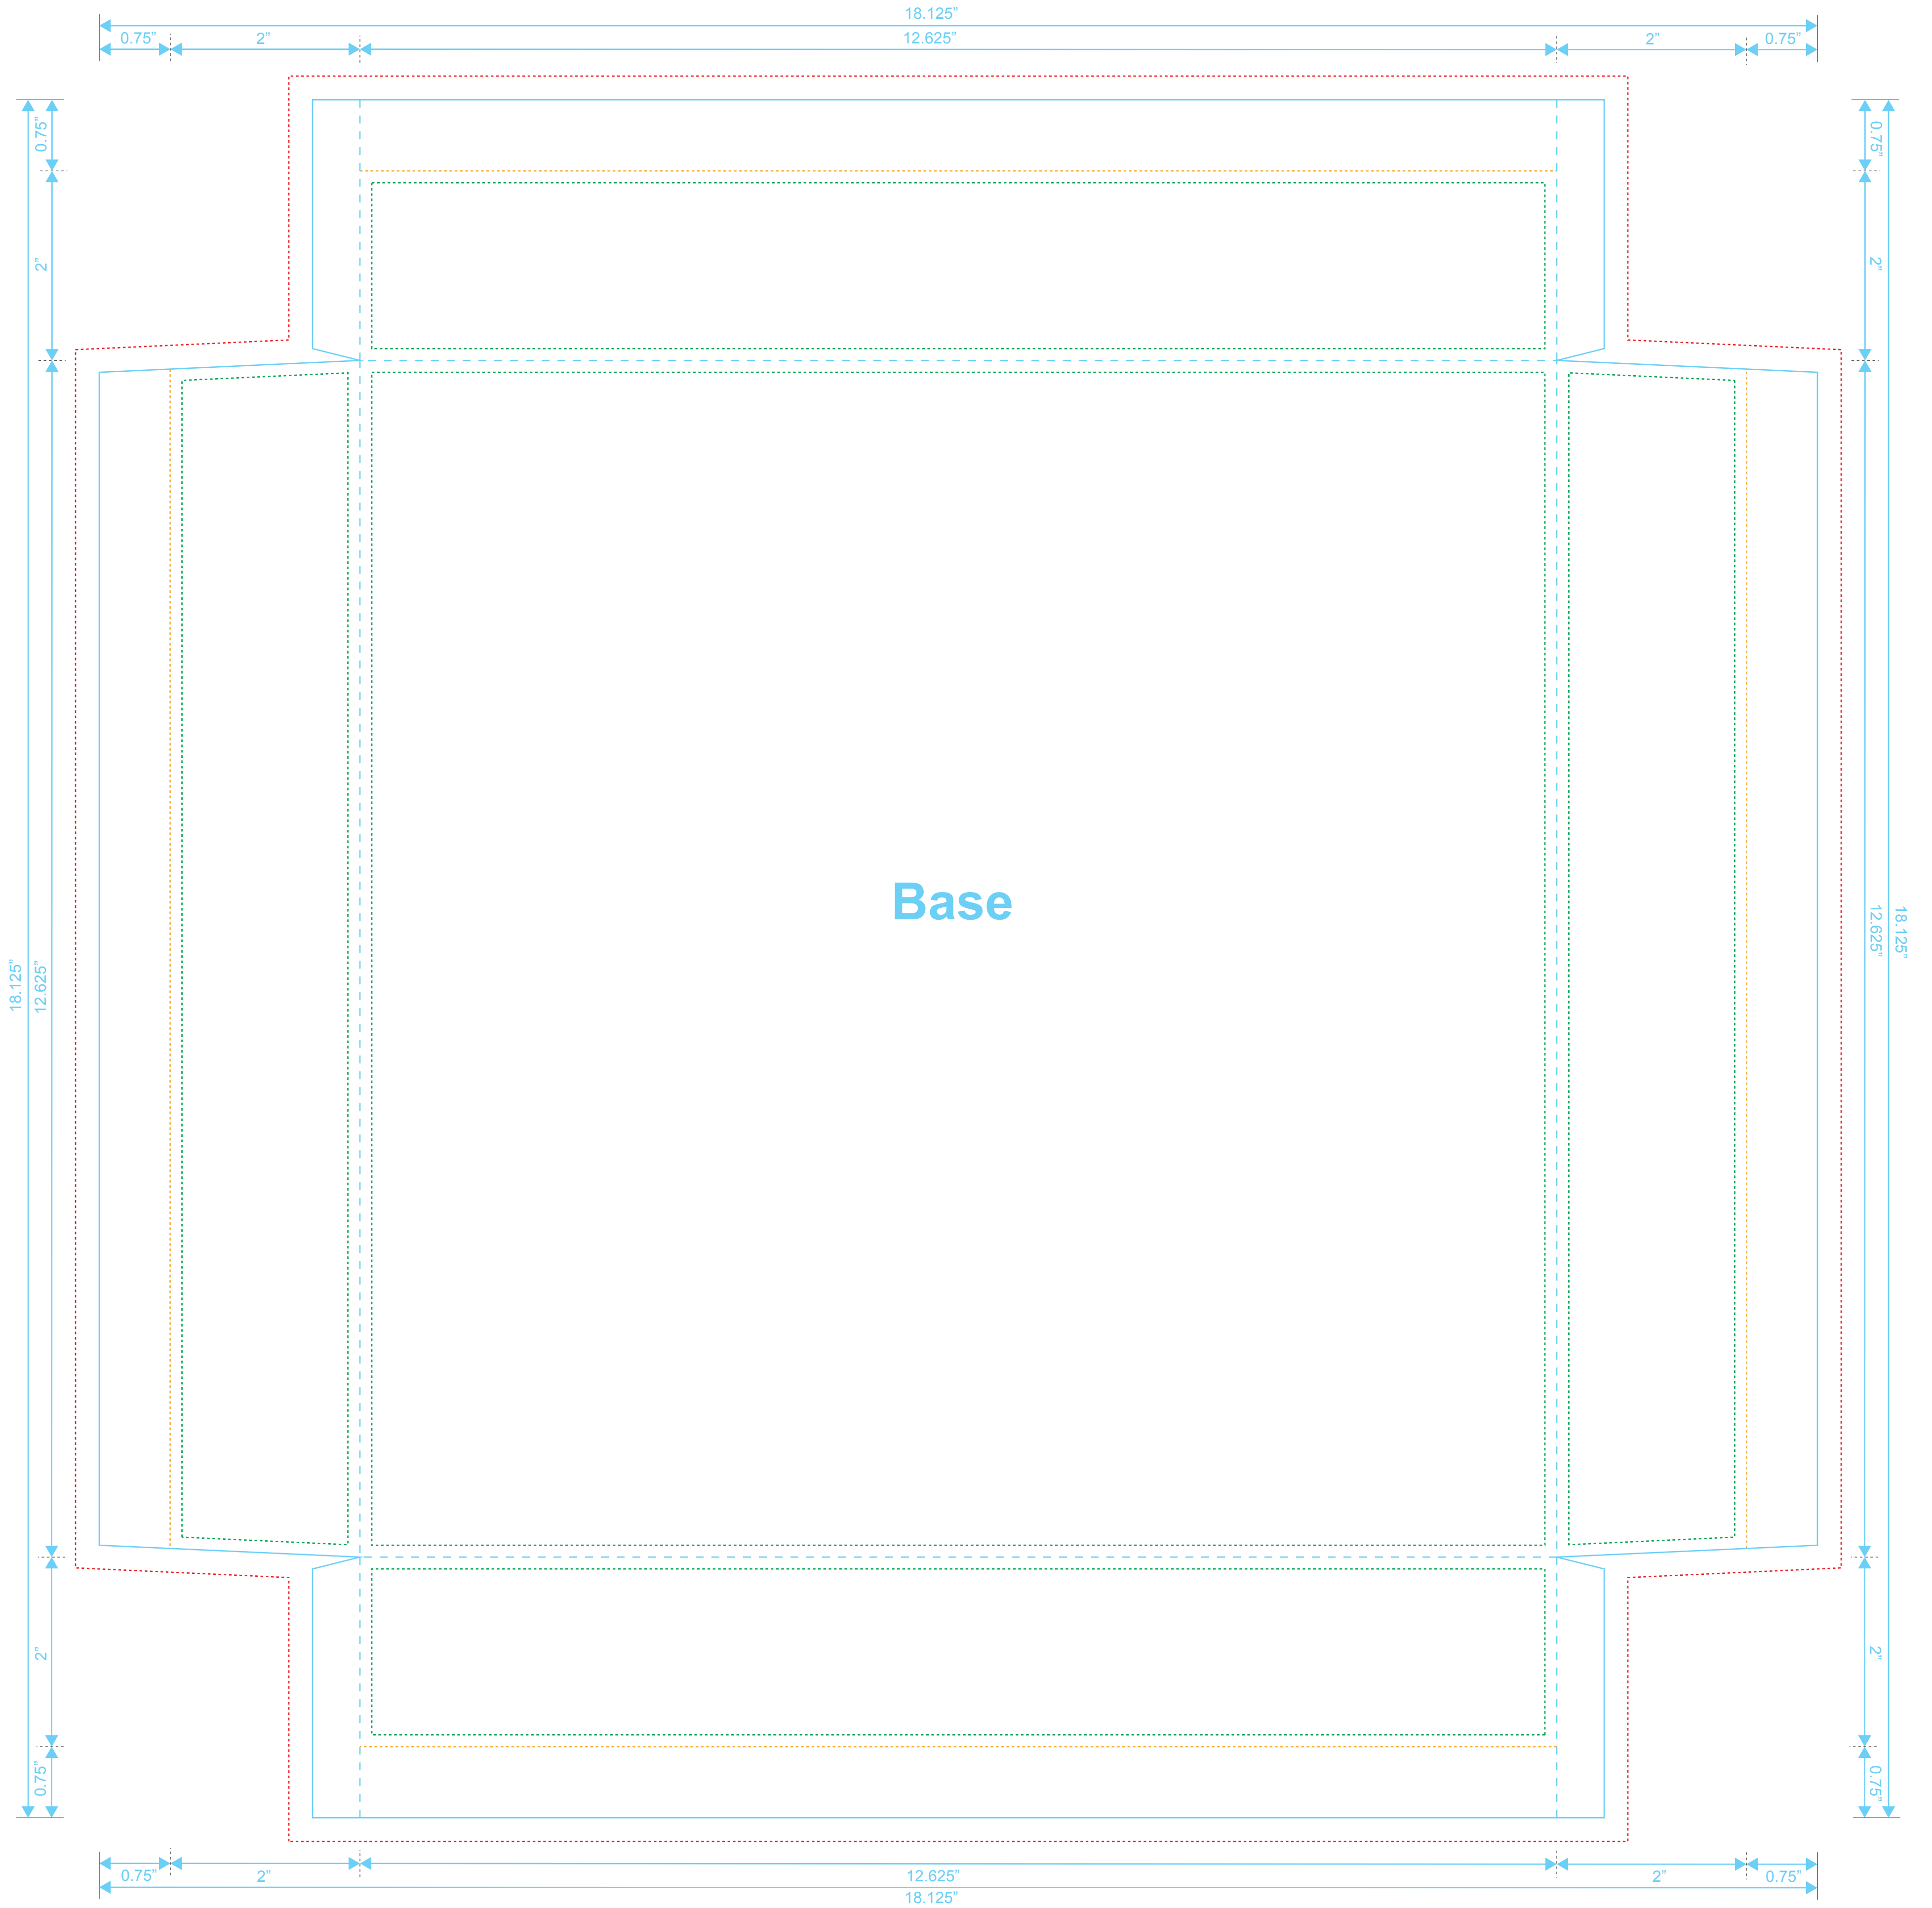

# 12" Vinyl Box Set

Reference: 2" Capacity  
Style: 1 Panel  
Size: 18.125" x 18.125"

- Turn In 
- Type Safety 
- Bleed Line 
- Crop Line 

# 12" Vinyl Box Set

Reference: 2" Capacity  
Style: 1 Panel  
Size: 18.375" x 18.375"

- Turn In 
- Type Safety 
- Bleed Line 
- Crop Line 