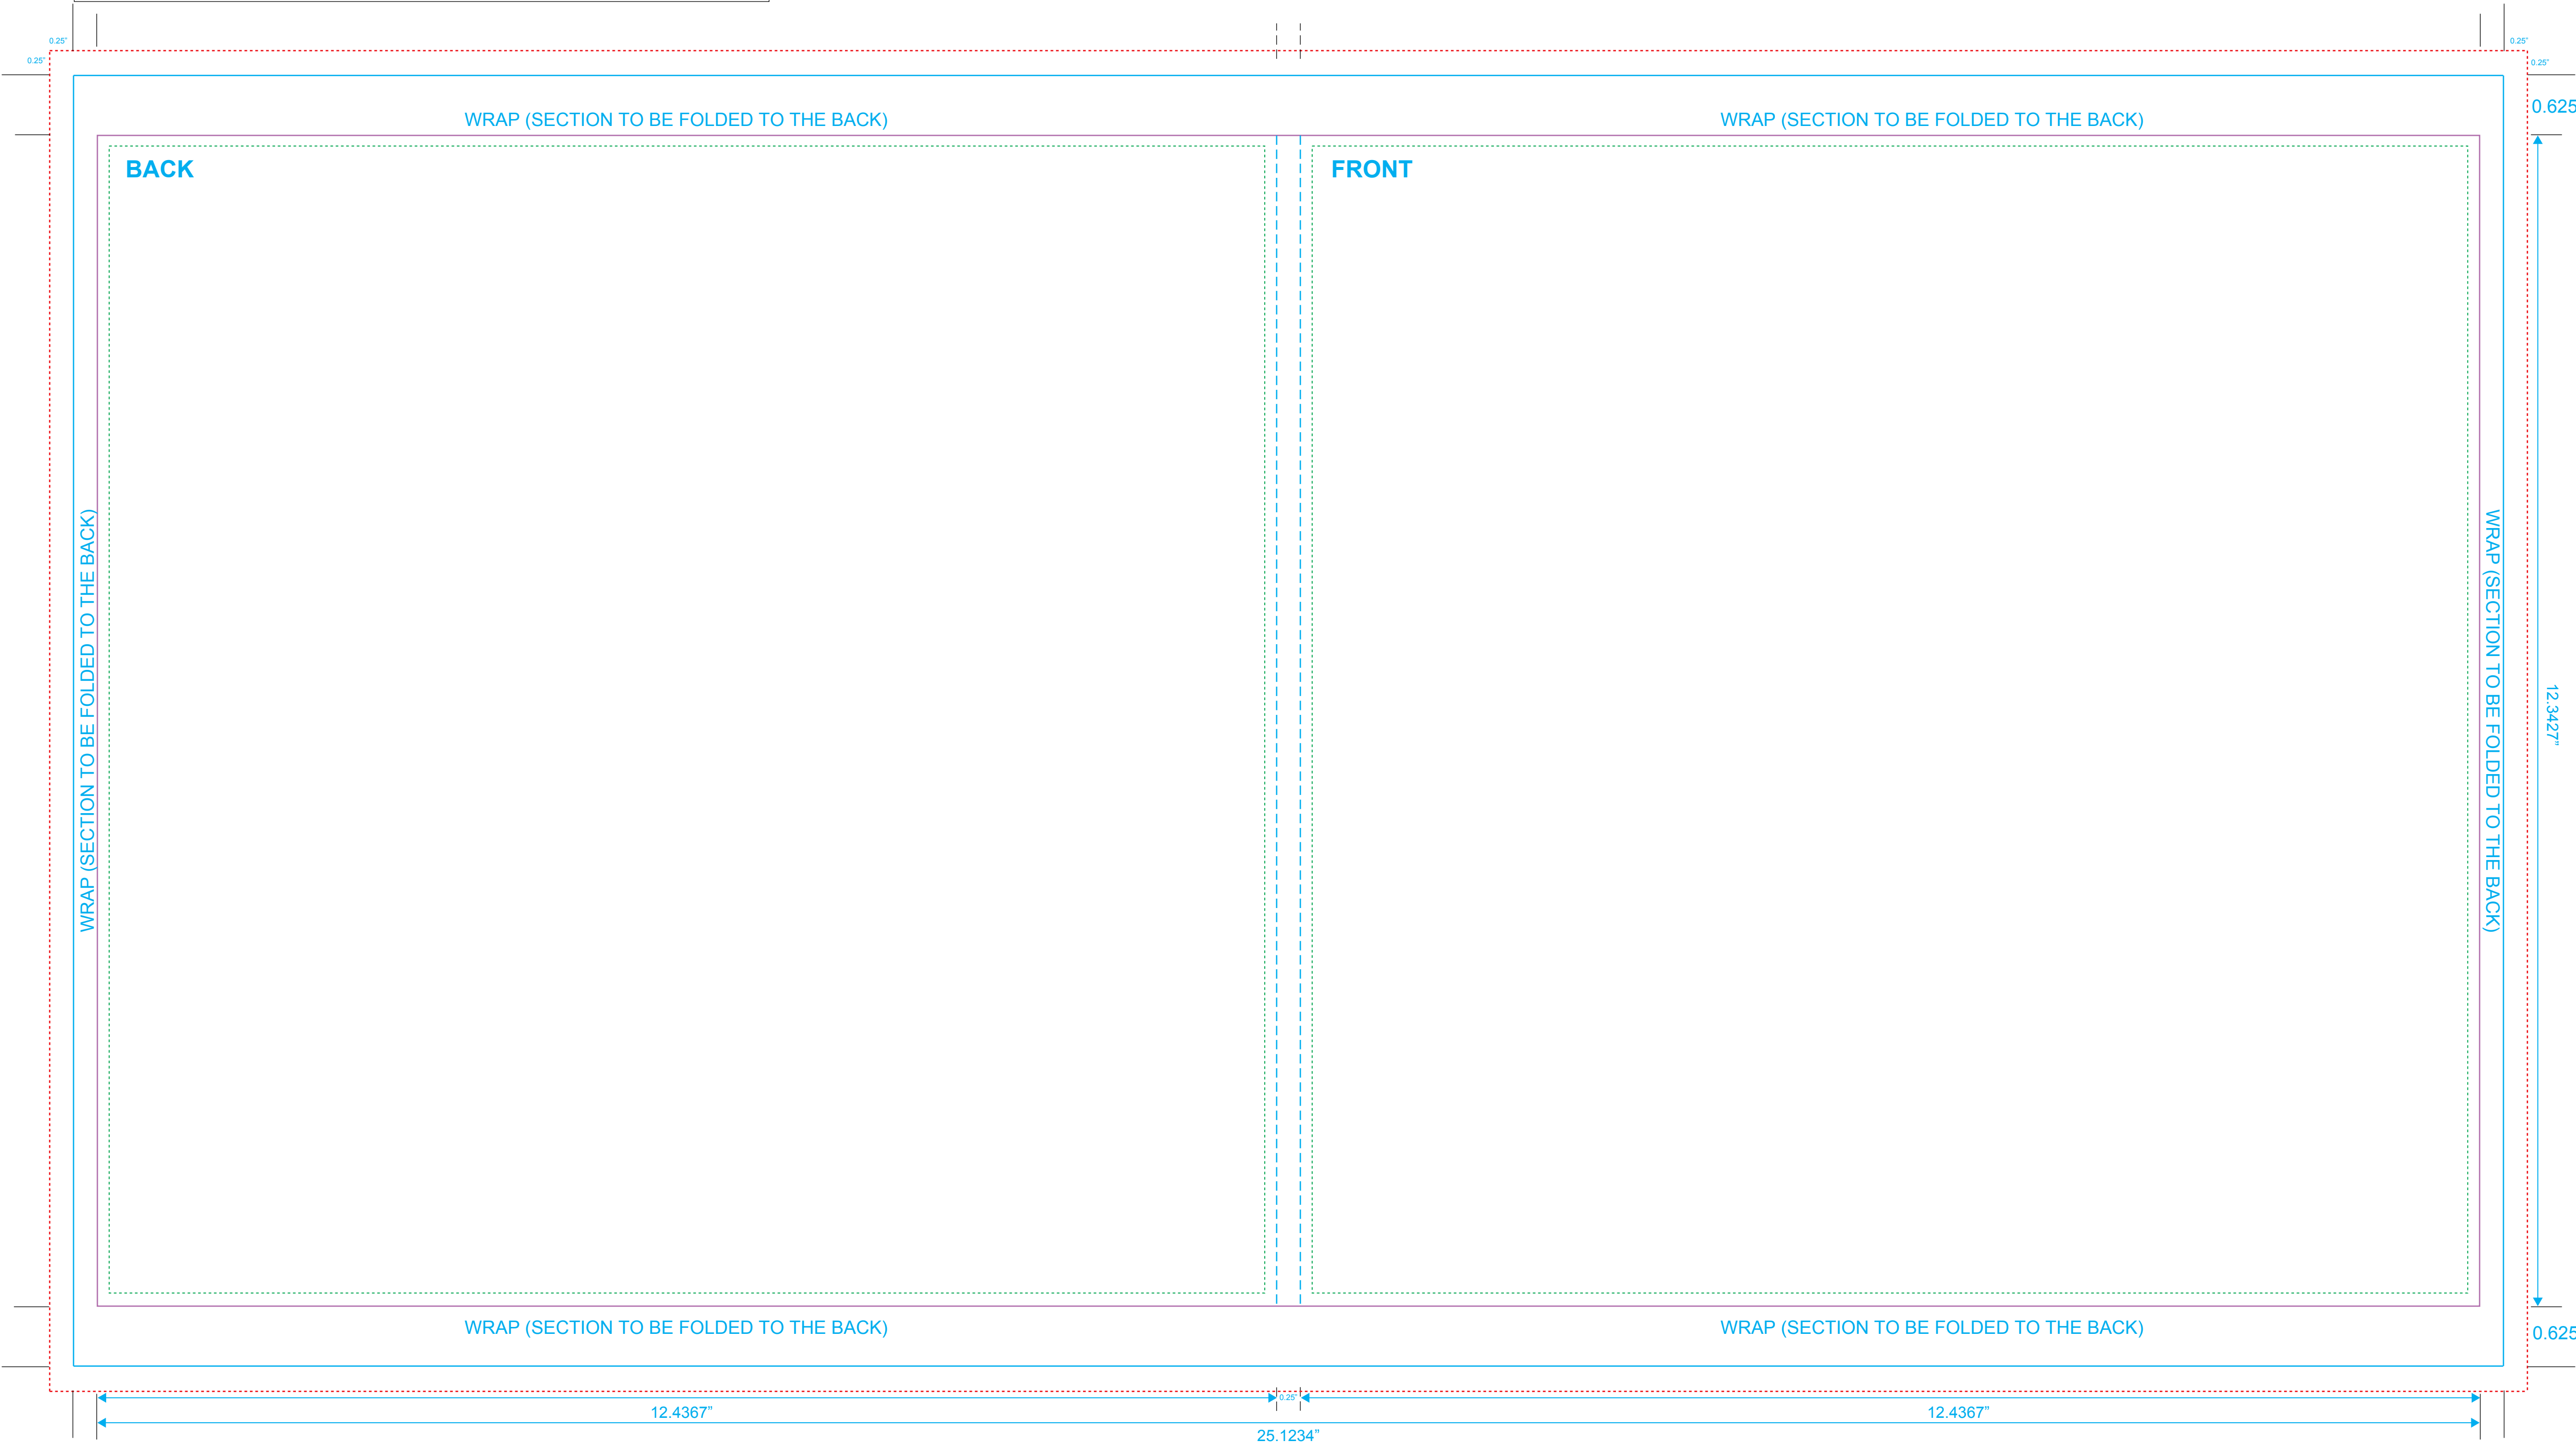

Tip-On Jacket - Front (Gate fold double jacket)

Reference: 12" 4-Panel 2 Pocket Jacket

Style: 2 Panels - 2 tube pockets

Size: 25.1234" x 12.3427"

Type Safety (green dotted line)

Bleed Line (red dotted line)

Crop Line _____ (blue solid line)

Final Size _____ (purple solid line)

Tip-On Jacket - Inside (Gate fold double jacket)

Reference: 12" 4-Panel 2 Pocket Jacket

Style: 2 Panels - 2 tube pockets

Size: 25.096" x 12.0927"

Type Safety
Bleed Line
Crop Line
Final Size

**CENTER SPINE IS GLUED
(CLOSED INSIDE OPENINGS)**