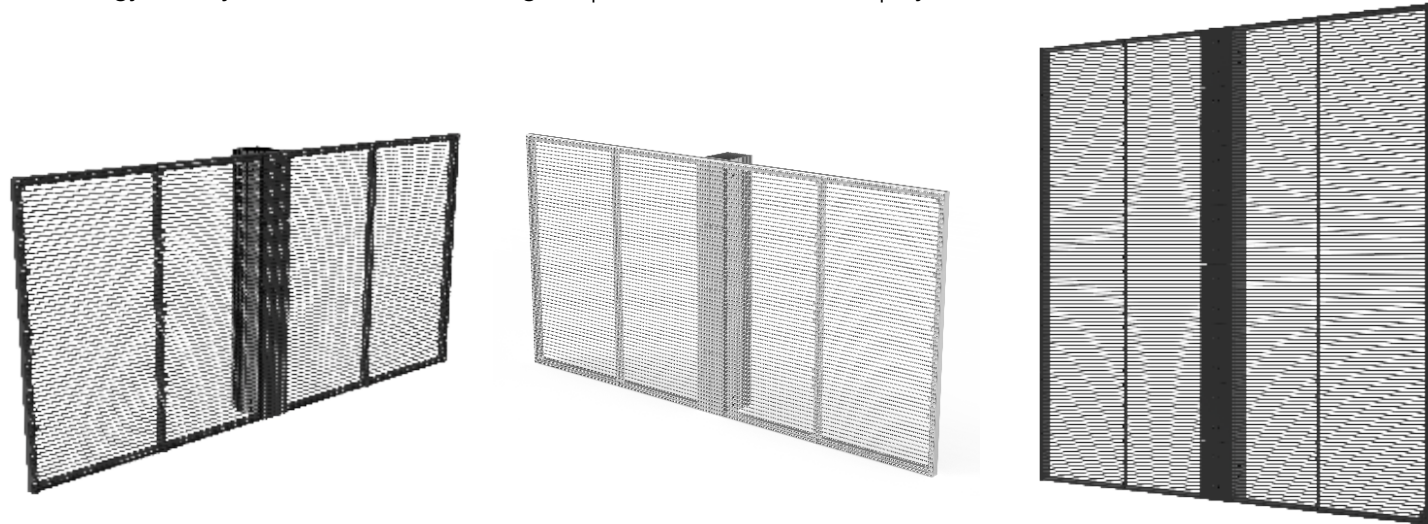

CLEARLED : WALL SERIES

INTRODUCTION

The indoor semi-transparent LED screens are redefined with customizable pixel pitch and effortless maintenance, elevating visuals with cutting-edge LED technology. Wow your audience with the high-impact world-class LED displays.

*Standard frame sizes: 1000x500mm, 1000x1000mm. Standard frame color options: black and silver.

FULLY CUSTOMIZABLE TO MEET YOUR PRECISE NEEDS

The ClearLED Wall series can be customized to meet the exact degree of curve your display calls for, or different shapes such as circles, triangles and more.

MODULAR DESIGN

The ClearLED Wall displays come in standard size modules and can be used to create small, medium, large, and even extra-large LED screens — there are no size limitations.

UNBEATABLE PIXEL PITCH