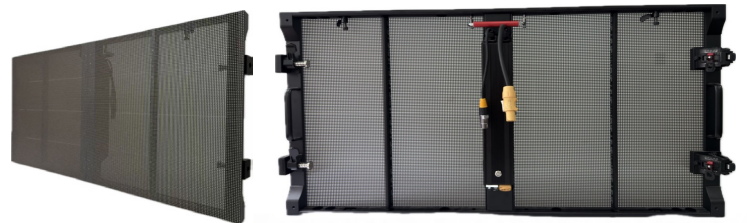

CLEAR LED : WALL RENTAL

Lightweight transparent LED for events, exhibitions, and touring.

EXHIBITIONS • EVENTS • TOURING • BROADCAST

2,000

NITS

High Brightness

65%

TRANSPARENCY

Open & Clear Viewing

12

kg/m²

Lightweight Design

3,840Hz

REFRESH RATE

Smooth & Flicker-Free

SPECIFICATIONS	WR3.9
Pixel Pitch	3.91mm
LED Type	SMD1415
Transparency	65%
Brightness	2,000nits
Refresh Rate	3,840Hz
Pixel Density	32,768 pixel/m ²
Module Size	500 x 125mm
Module Resolution	128 x 32pixels
Cabinet Size	1,000 x 500mm
Cabinet Resolution	256 x 128 pixels
Weight	12kg/m ²
Power Consumption Max./Avg.	420W/m ² / 120W/m ²
Viewing Angle	≥140°
Working Temperature	-20°C ~ 65°C
Working Humidity	10% ~ 90%RH

BUILT FOR EVERY SCENARIO

EXHIBITIONS

Perfect for trade shows, brand activations, and corporate displays.

LIVE EVENTS

High transparency and brightness deliver impactful visuals on any stage.

TOURING

Lightweight, durable cabinets designed for fast deployment and transport.

CLEARLED : WALL RENTAL

Engineered for large-scale outdoor installations, stages, and facades.

STADIUMS • CONCERTS • FESTIVALS • BROADCAST

3,500
NITS
High Brightness

85%
TRANSPARENCY
Unobstructed Visibility