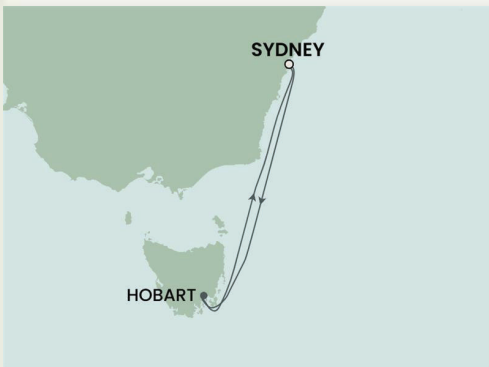

It's Different Out Here™

NORWEGIAN CRUISE LINE®

4-DAY AUSTRALIA

Round-trip Sydney
Norwegian Spirit®
6 & 21 JAN 2027

FROM NZ\$334 pp/pd*

8-DAY AUSTRALIA

Round-trip Sydney
Norwegian Spirit®
12 DEC 2027

FROM NZ\$425 pp/pd*

11-DAY AUSTRALIA

Round-trip Sydney
Norwegian Spirit®
10 JAN 2027

FROM NZ\$295 pp/pd*

11-DAY AUSTRALIA & NEW ZEALAND

From Sydney to Auckland
Norwegian Spirit®
25 JAN & 10 MAR 2027

FROM NZ\$424 pp/pd*

11-DAY SOUTH PACIFIC

From Sydney to Lautoka
Norwegian Spirit®
23 APR 2027

FROM NZ\$359 pp/pd*

12-DAY SOUTH PACIFIC

From Lautoka to Sydney
Norwegian Spirit®
30 NOV 2026

FROM NZ\$254 pp/pd*

Scan the QR Code for more itineraries and live pricing.
Contact your Travel Agent to book today!