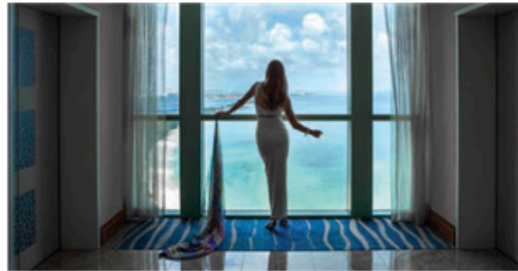

ATLANTIS  
PARADISE ISLAND BAHAMAS

proud partner of  
ensemble

ONE RESORT. TWO *exceptional* EXPERIENCES  
THE COVE

LUXURY

Stunning Ocean Suites. Exclusive Adults-only Pool. Private Cabanas. Celebrity Chef Dining.  
Exclusive Ensemble Amenities include Daily Breakfast for 2, \$100 Resort Credit, Upgrade\*,  
Early Check in\* /Late Check-Out\*, Complimentary Wi-Fi.

THE  
REEF

RESIDENTIAL STYLE LUXURY

Studios & Suites with Kitchenette and Full Kitchens. Family-Friendly Cascades Pool. Private Paradise Beach.  
Exclusive Ensemble Amenities include Daily Breakfast for 2, \$100 Resort Credit, Upgrade\*,  
Early Check in\* /Late Check-Out\*, Complimentary Wi-Fi.