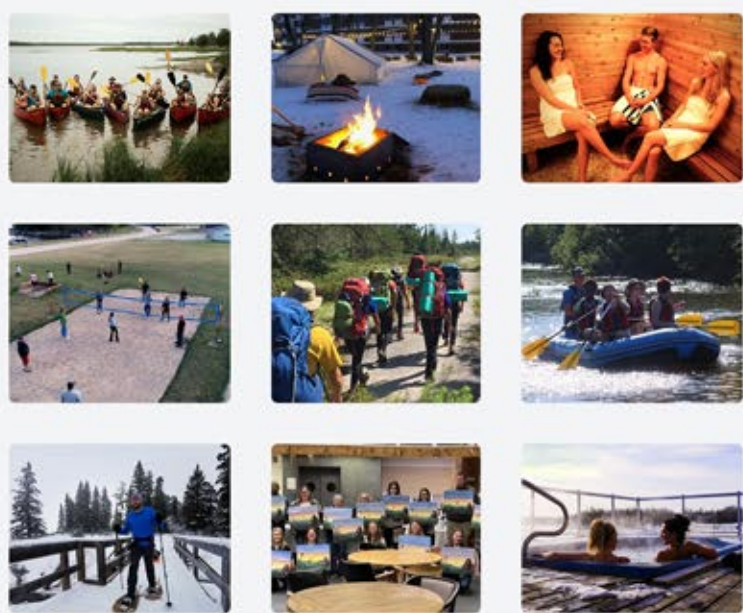

## Featured Activities

-  Tube rentals
-  Paint night
-  Raft rides
-  Winter village
-  Pontoon boats
-  Fire pits
-  18 hole Golf w/ cart
-  17+ more activities

 (204) 753-2535  
 [info@wildernessedge.com](mailto:info@wildernessedge.com)  
 [wildernessedge.com](http://wildernessedge.com)