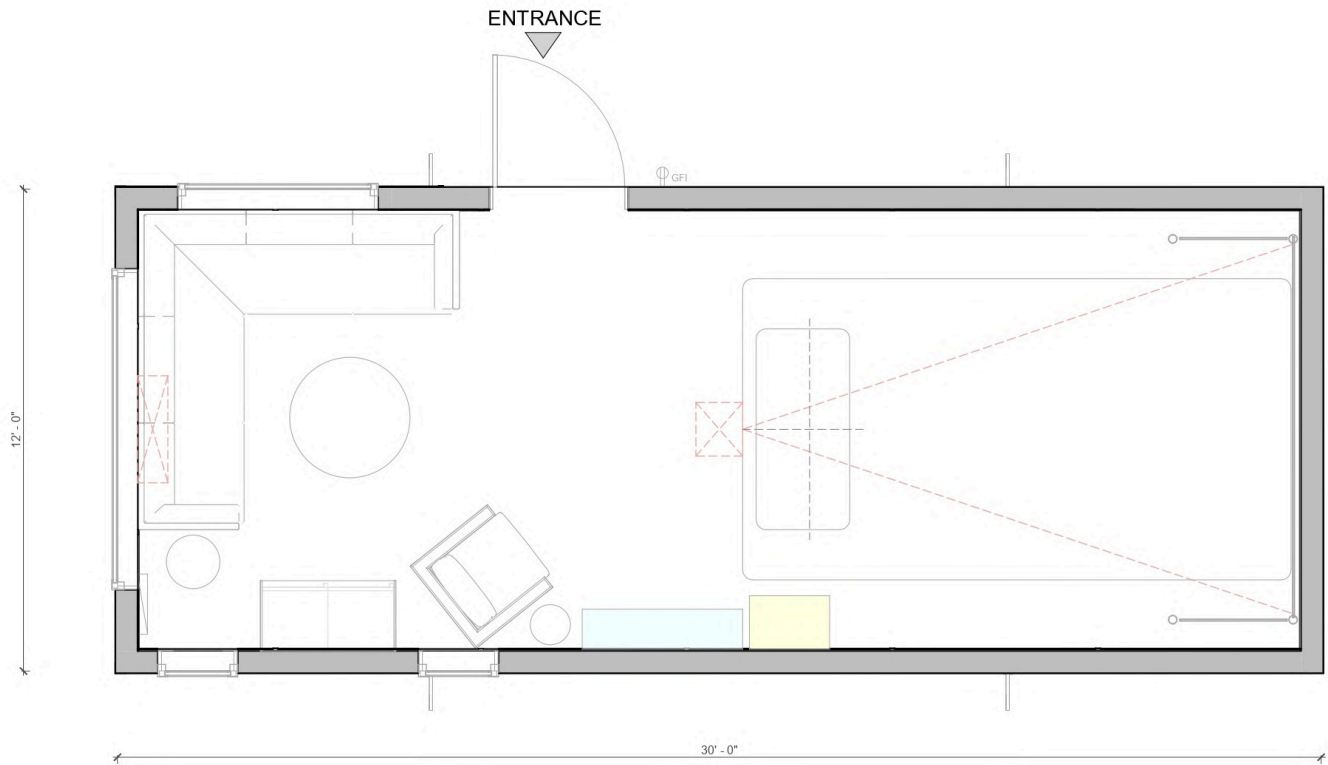

EXTERIOR DIMENSIONS

- WIDTH: 12'
- LENGTH: 30'
- HEIGHT: 11'6"
- TOTAL AREA: 360 SQ. FT.

ACCOMODATIONS

- UP TO 5 PLAYERS

WHERE LUXURY AND ENTERTAINMENT MEET, CREATING A SPACE DESIGNED FOR UNFORGETTABLE MOMENTS.