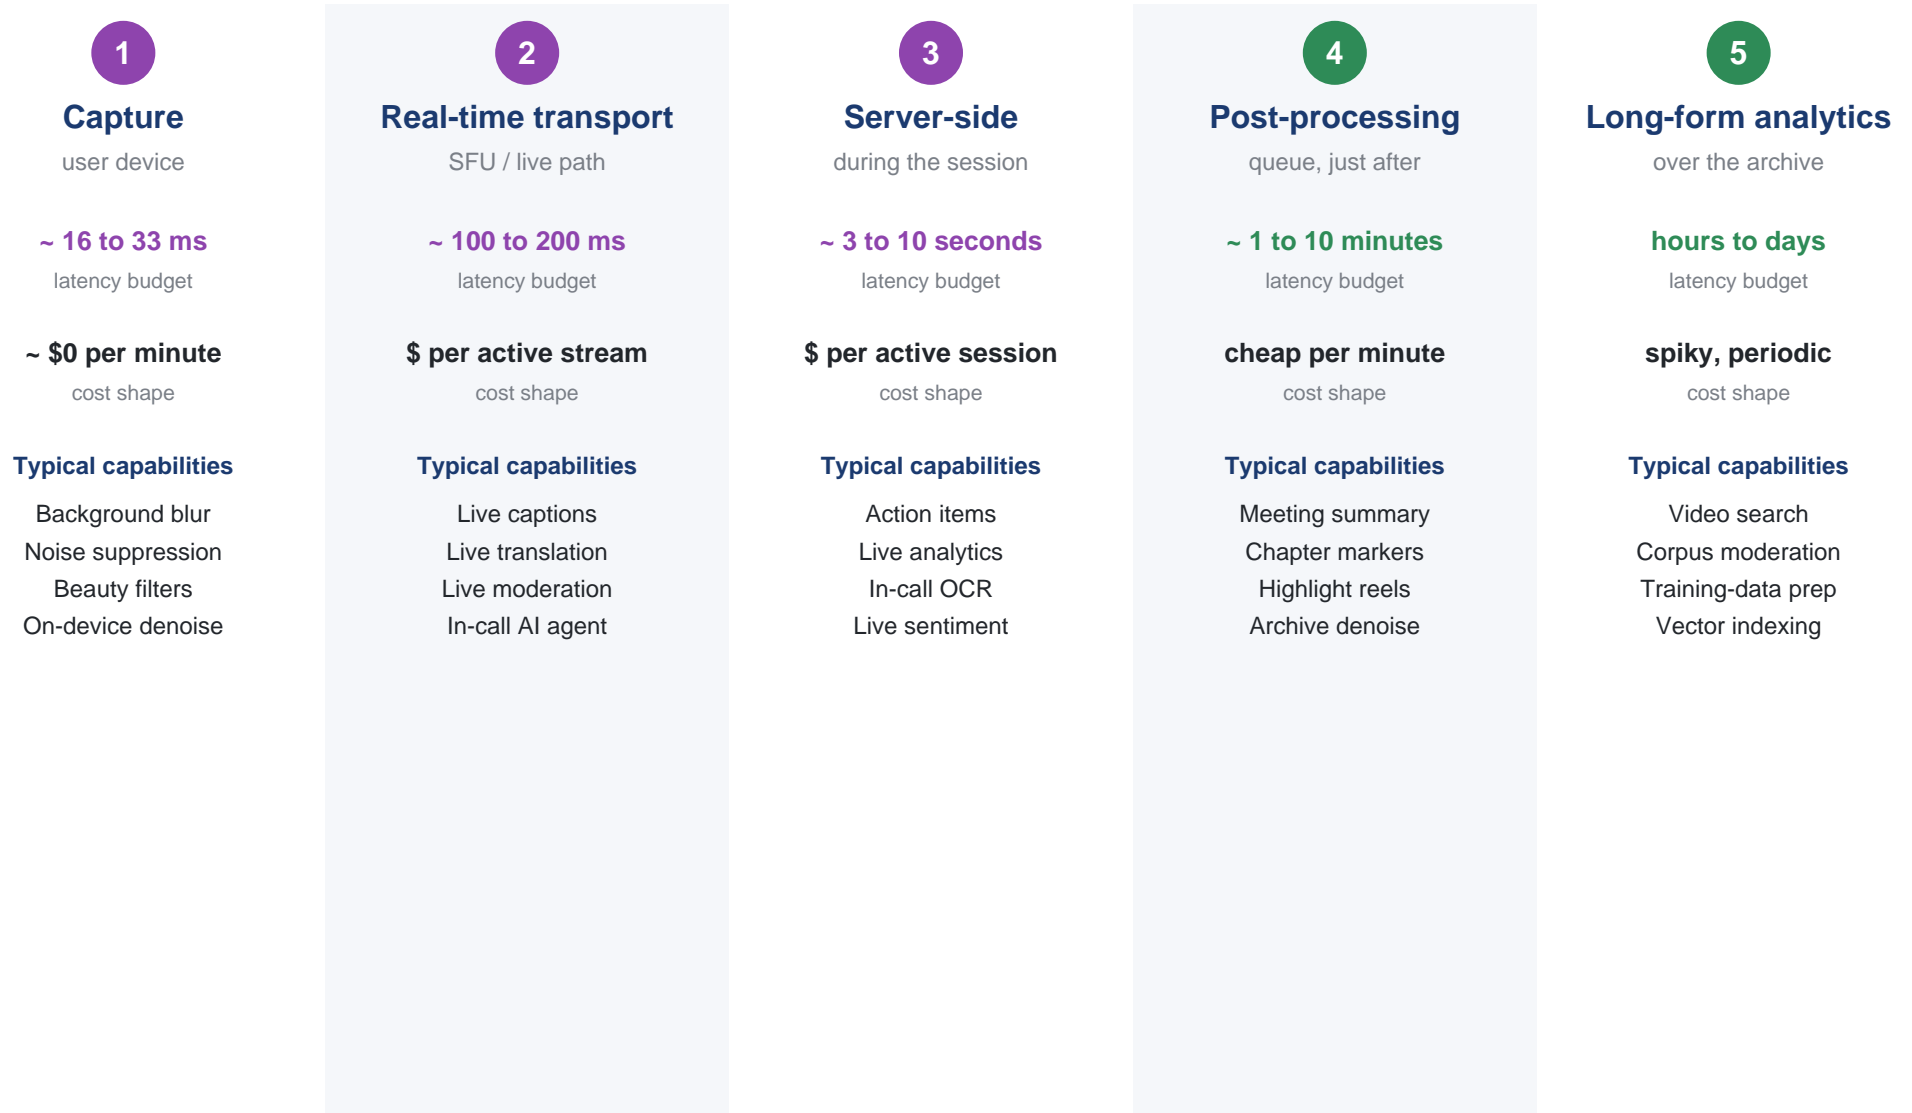

The AI Hook Map for Video Products

Latency tightens toward the camera; cost-per-minute drops toward the archive.

Decision rule Result needed before next frame? Hook 1. Inside a live call? Hook 2 or 3. Within minutes of end? Hook 4. Over the archive? Hook 5.