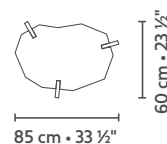

If you have any questions, please contact your LINTELOO dealer or LINTELOO's customer service department.

DIMENSIONS

coffee table 135 x 95

coffee table 85 x 60