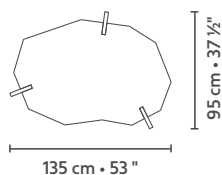

If you have any questions, please contact your LINTELOO dealer or LINTELOO's customer service department.

DIMENSIONS

coffee table 135 x 95

coffee table 85 x 60