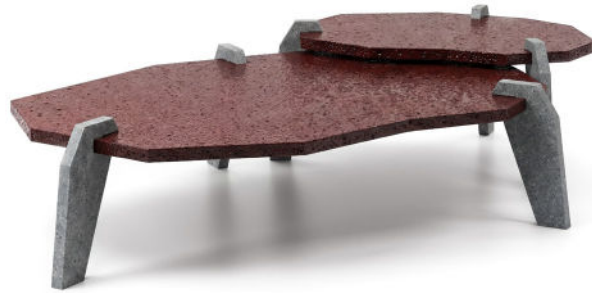

BASALT

2026 STUDIO RODERICK VOS

DESIGN INSPIRATION

In the BASALT tables, the material takes centre stage: black lava stone. The legs are smoothly polished. But a small miracle unfolds within the tabletop. The stone, cut using a high-pressure water jet, is glazed and fired. For a moment, this material—the result of volcanic force—returns to the heat that once shaped it.

In the kiln, the glaze fuses with the rough surface. The result is depth, tension and a rich, expressive character. No two pieces are the same, with unpredictable variations in hue, reflection and texture. For Mother Nature knows no uniformity.

SPECIFICATIONS

Legs: Lava stone in 'dark moon' (smooth surface).

Table top: Lava stone in (textured surface).

OPTIONS

Finish table top: 'Dark moon', 'sage', 'burgundy' or 'titanium'.

MAINTENANCE

All LINTELOO furniture has been made with lots of love and care. Of course, we want you to enjoy it, for as long as possible. Proper maintenance will prolong its lifespan, which is why each piece of LINTELOO furniture comes with a maintenance instruction booklet, also available for download at linteloo.com Detailed information on care and cleaning, including the recommended products, can also be found at linteloo-care.nl