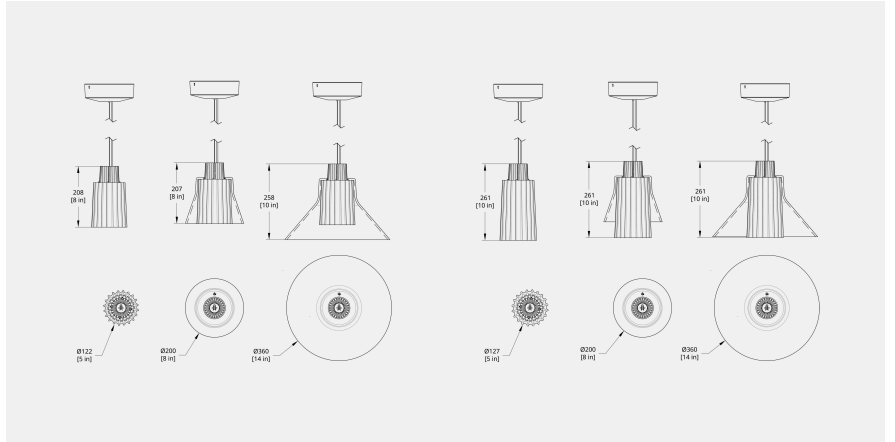

UL Listed
 UL Listed to Canadian safety standards.
 Suitable for Damp Locations
 IP20

PATENT FILE NUMBER

US: Filed Application

LED LIFESPAN

50k hours

SUSPENSION

Canopy configurations : White 7" Round Deep
 Canopy, White Trimless Canopy, White Flat
 Canopy
 Stem mount (matte white) or Cable suspension
 (white)
 Cable suspension: min hang height of 6", max of
 72"
 Stem height: 14" standard, contact
 sales@rbw.com for custom lengths
 Field trimmable

IP RATING

IP 20	IP20
-------	------

CANOPY

Flat	CN00
Trimless	CD02
Deep Round	CD03

DRAWINGS

ample technical drawing

ample technical drawing, trimless canopy

ample technical drawing, flat canopy