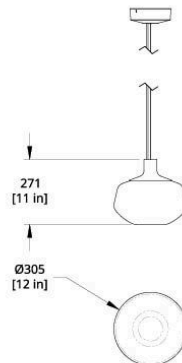

IP RATING

IP20	IP20
------	------

CANOPY

Deep Canopy	CN03
Mud-In	CN02
Flat	CN00

DRAWINGS

Pomme Small

Pomme

Pendants

YOUR PRODUCT CODE

PM-S-MT-PC49-22-1_TRIAC_120V-
 IP20-CN00

DESCRIPTION

Pomme takes its shape from a softened geometry, rounded and settled. The form carries a gentle fullness that feels welcoming in a space. Its character comes from how the surface meets the light, creating depth that shifts slowly across the curve. Each size holds this feeling with clarity, offering presence that feels natural and steady. Designed in house at RBW, Pomme reflects careful study of shape, proportion, and tone. A fixture that brings warmth and structure, shaping the room in a way that feels lived-in and intentional.

MATERIALS

Spun aluminum, Opal Glass

PRODUCT DIMENSIONS

Small 12 in dia x 11 in H, Large 18 in dia x 16 in H

PRODUCT WEIGHT

Small 12 lbs / 5.4kg, Large 14 lbs / 6.4 kg

Pomme Large

ase
ept
kies
see
his
tent