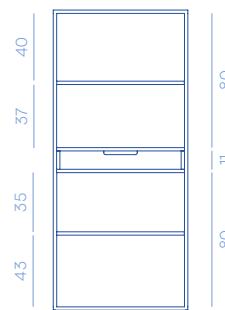

Dorica Cabinet  
**DC755**  
150 kg

Closed / Chiuso

Open / Aperto

Internal measurements / Misure interne

## PRODUCT SPECIFICATION

Structure Lacquered wood RAL 3005

Assembly Shipped assembled

Usage Indoor use

Details

- The back features a flat metal sheet
- The doors are entirely clad in metal
- The inner door is made of polished stainless steel
- The furniture piece features integrated lighting and an inner drawer