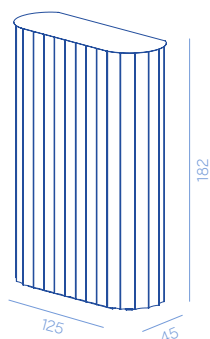

Dorica Cabinet  
**DC755**  
150 kg

Closed / Chiuso

Open / Aperto

Internal measurements / Misure interne