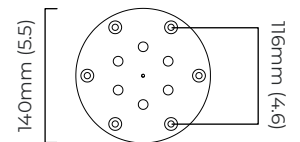

LED driver dimensions

*Diagrams are not to scale.

AVALON CHANDELIER X-LARGE CEILING ROSE - DALI A

FINISH

bronze with honed alabaster
satin brass with honed alabaster

DIMENSIONS (body of fixture)

ø 1300 x 70 mm (dia x h)