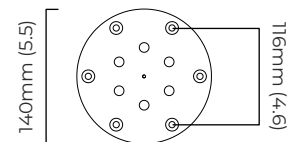

mounting plate dimensions