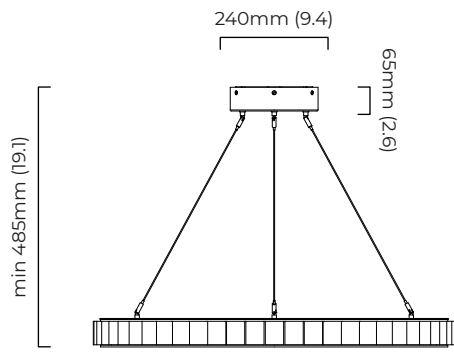

0/1-10v (220-240v or 110-130v) - on request

CEILING ROSE / PLATE

round ceiling rose - ø 240 x 65 mm (dia x h)

CERTIFICATION

VIEW ON WEBSITE

mounting plate dimensions

*Diagrams are not to scale.

AVALON CHANDELIER MEDIUM CEILING MOUNTING PLATE - DALI A

*Diagrams are not to scale.

AVALON CHANDELIER LARGE CEILING ROSE

FINISH

bronze with honed alabaster
satin brass with honed alabaster

DIMENSIONS (body of fixture)

ø 1010 x 70 mm (dia x h)

WEIGHT

30kg (66.1lbs)

0/1-10v (220-240v or 110-130v) - on request

CEILING ROSE / PLATE

round ceiling rose - ø 240 x 65 mm (dia x h)

CERTIFICATION

VIEW ON WEBSITE

mounting plate dimensions

*Diagrams are not to scale.

AVALON CHANDELIER LARGE CEILING MOUNTING PLATE - DALI A

FINISH

bronze with honed alabaster
satin brass with honed alabaster

DIMENSIONS (body of fixture)

ø 1010 x 70 mm (dia x h)

WEIGHT

30kg (66.1lbs)

please ensure ceiling structure is strong enough to support the weight of the light