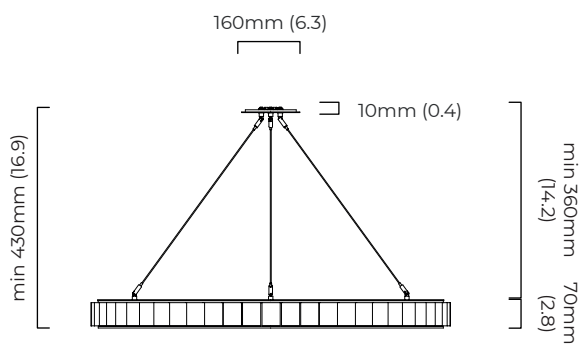

OVERALL DROP

minimum 325 mm

maximum on request 5080 mm

supplied with 3 x 2500mm stainless steel suspension power cables as standard (adjustable on site)

ILLUMINATION

220-240v - integrated LED - 38w - 2700k

DALI option available (220-240v only)

0/1-10v (220-240v or 110-130v) - on request

CEILING ROSE / PLATE

round ceiling plate - ø 160 x 10 mm (dia x h)

CERTIFICATION

VIEW ON WEBSITE

mounting plate dimensions

LED driver dimensions

*Diagrams are not to scale.

AVALON CHANDELIER LARGE CEILING ROSE

FINISH

bronze with honed alabaster
satin brass with honed alabaster

DIMENSIONS (body of fixture)

ø 1010 x 70 mm (dia x h)

WEIGHT

30kg (66.1lbs)