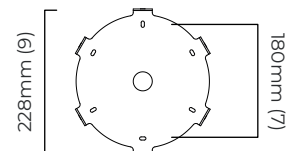

0/1-10v (220-240v or 110-130v) - on request

CEILING ROSE / PLATE

round ceiling rose - ø 240 x 65 mm (dia x h)

CERTIFICATION

VIEW ON WEBSITE

mounting plate dimensions

*Diagrams are not to scale.

AVALON CHANDELIER LARGE CEILING MOUNTING PLATE - DALI A

FINISH

bronze with honed alabaster
satin brass with honed alabaster

DIMENSIONS (body of fixture)

ø 1010 x 70 mm (dia x h)

WEIGHT

30kg (66.1lbs)

please ensure ceiling structure is strong enough to support the weight of the light