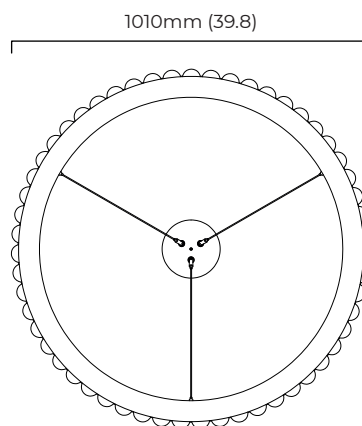

AVALON CHANDELIER LARGE CEILING MOUNTING PLATE - DALI A

FINISH

bronze with honed alabaster
satin brass with honed alabaster

DIMENSIONS (body of fixture)

ø 1010 x 70 mm (dia x h)

WEIGHT

30kg (66.1lbs)

please ensure ceiling structure is strong enough to support the weight of the light

OVERALL DROP

minimum 430 mm

maximum on request 5080 mm

supplied with 3 x 2500mm stainless steel suspension power cables as standard (adjustable on site)

ILLUMINATION

220-240v - integrated LED - 67w - 2700k

DALI LED driver to be installed in the ceiling cavity

drivers must be installed up to 20 meters from the body of the light

DIMMING

DALI compatible

CEILING ROSE / PLATE

round ceiling plate - ø 160 x 10 mm (dia x h)

CERTIFICATION

VIEW ON WEBSITE