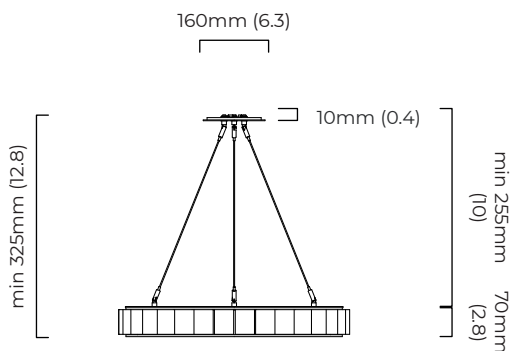

AVALON CHANDELIER MEDIUM CEILING MOUNTING PLATE - DALI A

FINISH

bronze with honed alabaster
satin brass with honed alabaster

DIMENSIONS (body of fixture)

ø 640 x 70 mm (dia x h)

WEIGHT

20kg (44.1lbs)

please ensure ceiling structure is strong enough to support the weight of the light

OVERALL DROP

minimum 325 mm

maximum on request 5080 mm

supplied with 3 x 2500mm stainless steel suspension power cables as standard (adjustable on site)

ILLUMINATION

220-240v - integrated LED - 38w - 2700k

DALI LED driver to be installed in the ceiling cavity

drivers must be installed up to 20 meters from the body of the light

DIMMING

DALI compatible

CEILING ROSE / PLATE

round ceiling plate - ø 160 x 10 mm (dia x h)

CERTIFICATION

VIEW ON WEBSITE