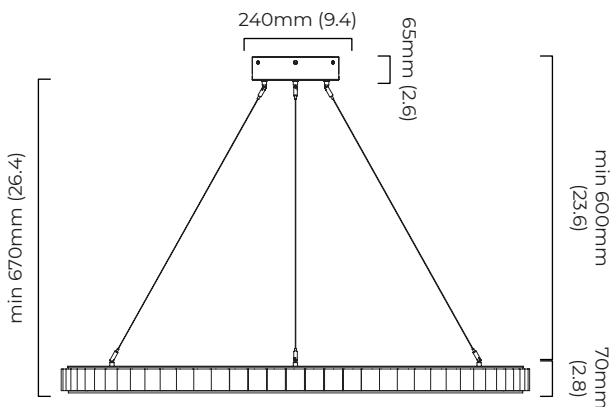

DIMENSIONS (body of fixture)

ø 1300 x 70 mm (dia x h)

WEIGHT

45kg (99.2lbs)

please ensure ceiling structure is strong enough to support the weight of the light

OVERALL DROP

minimum 615 mm

maximum on request 5080 mm

LED driver dimensions

*Diagrams are not to scale.

AVALON CHANDELIER X-LARGE CEILING ROSE - DALI A

FINISH

bronze with honed alabaster
satin brass with honed alabaster

DIMENSIONS (body of fixture)

ø 1300 x 70 mm (dia x h)

ILLUMINATION

220-240v - integrated LED - 89w - 2700k

DALI LED driver to be installed in the ceiling rose

DIMMING

DALI compatible

CEILING ROSE / PLATE

round ceiling rose - ø 240 x 65 mm (dia x h)

CERTIFICATION

VIEW ON WEBSITE

mounting plate dimensions

*Diagrams are not to scale.

AVALON CHANDELIER X-LARGE

AVALON CHANDELIER X-LARGE - CEILING MOUNTING PLATE

| SKU NUMBER | FINISH DESCRIPTION | VOLTAGE |
|-------------------|----------------------------------|------------|
| AVACH1BZHA-CM-240 | bronze with honed alabaster | 220 - 240V |
| AVACH1SBHA-CM-240 | satın brass with honed alabaster | 220 - 240V |
| AVACH1BZHA-CM-110 | bronze with honed alabaster | 110 - 130V |
| AVACH1SBHA-CM-110 | satın brass with honed alabaster | 110 - 130V |