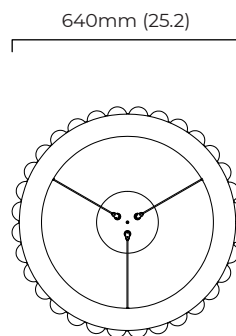

DALI option available (220-240v only)

0/1-10v (220-240v or 110-130v) - on request

CEILING ROSE / PLATE

round ceiling plate - ø 160 x 10 mm (dia x h)

CERTIFICATION

VIEW ON WEBSITE

mounting plate dimensions

LED driver dimensions

*Diagrams are not to scale.

AVALON CHANDELIER MEDIUM CEILING ROSE

FINISH

bronze with honed alabaster
satin brass with honed alabaster

DIMENSIONS (body of fixture)

ø 640 x 70 mm (dia x h)

WEIGHT

20kg (44.1lbs)