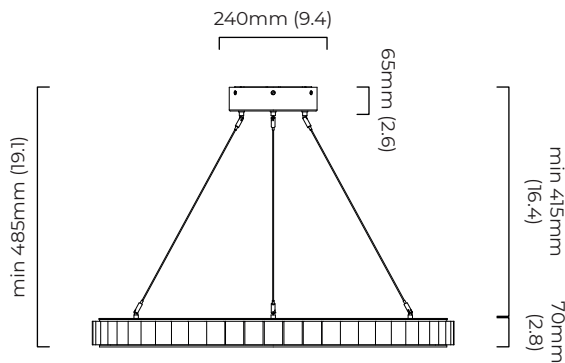

0/1-10v (220-240v or 110-130v) - on request

CEILING ROSE / PLATE

round ceiling rose - ø 240 x 65 mm (dia x h)

CERTIFICATION

VIEW ON WEBSITE

mounting plate dimensions

*Diagrams are not to scale.

AVALON CHANDELIER MEDIUM CEILING MOUNTING PLATE - DALI A

DIMENSIONS (body of fixture)

ø1010 x 70 mm (dia x h)

WEIGHT

30kg (66.1lbs)

please ensure ceiling structure is strong enough to support the weight of the light

OVERALL DROP

minimum 485 mm

maximum on request 5135 mm

DALI compatible

CEILING ROSE / PLATE

round ceiling rose - ø 240 x 65 mm (dia x h)

CERTIFICATION

VIEW ON WEBSITE

mounting plate dimensions

*Diagrams are not to scale.

AVALON CHANDELIER LARGE