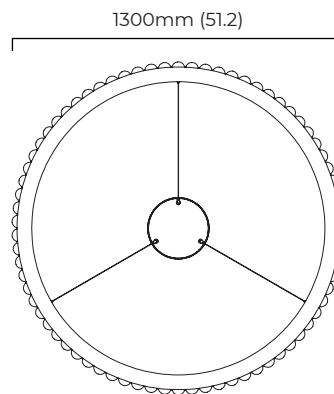

DIMENSIONS (body of fixture)

ø 1300 x 70 mm (dia x h)

WEIGHT

45kg (99.2lbs)

please ensure ceiling structure is strong enough to support the weight of the light

OVERALL DROP

minimum 670 mm

maximum on request 5135 mm

CERTIFICATION

VIEW ON WEBSITE

mounting plate dimensions

*Diagrams are not to scale.

AVALON CHANDELIER X-LARGE CEILING MOUNTING PLATE - DALI A

FINISH

bronze with honed alabaster
satin brass with honed alabaster

DIMENSIONS (body of fixture)

ø 1300 x 70 mm (dia x h)

WEIGHT

45kg (99.2lbs)

please ensure ceiling structure is strong enough to support the weight of the light

OVERALL DROP

minimum 615 mm

maximum on request 5080 mm