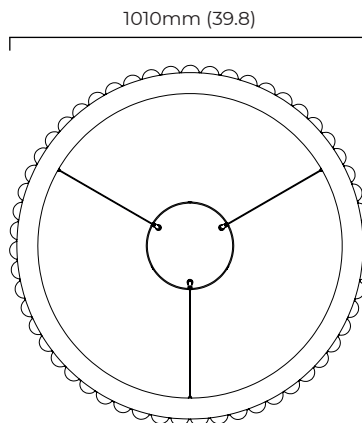

DIMENSIONS (body of fixture)

ø1010 x 70 mm (dia x h)

WEIGHT

30kg (66.1lbs)

please ensure ceiling structure is strong enough to support the weight of the light

OVERALL DROP

minimum 485 mm

maximum on request 5135 mm

DALI compatible

CEILING ROSE / PLATE

round ceiling rose - ø 240 x 65 mm (dia x h)

CERTIFICATION

VIEW ON WEBSITE

mounting plate dimensions

*Diagrams are not to scale.

AVALON CHANDELIER LARGE