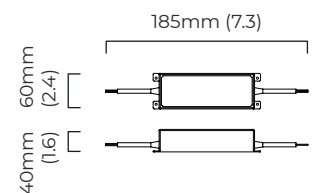

DIMENSIONS (body of fixture)

ø 1300 x 70 mm (dia x h)

WEIGHT

45kg (99.2lbs)

please ensure ceiling structure is strong enough to support the weight of the light

OVERALL DROP

minimum 615 mm

maximum on request 5080 mm

drivers must be installed up to 20 meters from the body of the light

DIMMING

DALI compatible

CEILING ROSE / PLATE

round ceiling plate - ø 160 x 10 mm (dia x h)

CERTIFICATION

VIEW ON WEBSITE

mounting plate dimensions

LED driver dimensions

*Diagrams are not to scale.

AVALON CHANDELIER X-LARGE CEILING ROSE - DALI A

FINISH

bronze with honed alabaster
satin brass with honed alabaster

DIMENSIONS (body of fixture)

ø 1300 x 70 mm (dia x h)