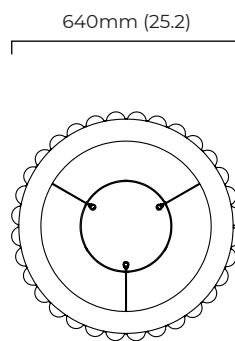

*Diagrams are not to scale.

AVALON CHANDELIER MEDIUM CEILING ROSE

FINISH

bronze with honed alabaster
satin brass with honed alabaster

DIMENSIONS (body of fixture)

ø 640 x 70 mm (dia x h)

WEIGHT

20kg (44.1lbs)

0/1-10v (220-240v or 110-130v) - on request

CEILING ROSE / PLATE

round ceiling rose - ø 240 x 65 mm (dia x h)

CERTIFICATION

VIEW ON WEBSITE

mounting plate dimensions

*Diagrams are not to scale.

AVALON CHANDELIER MEDIUM CEILING MOUNTING PLATE - DALI A

FINISH

bronze with honed alabaster
satin brass with honed alabaster

DIMENSIONS (body of fixture)

ø 640 x 70 mm (dia x h)

WEIGHT

20kg (44.1lbs)

please ensure ceiling structure is strong enough to support the weight of the light