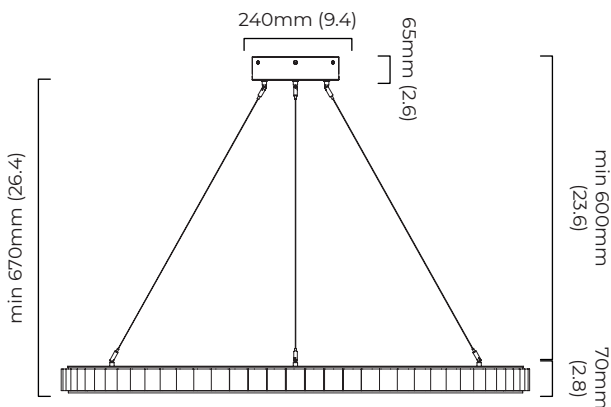

DIMENSIONS (body of fixture)

ø 1300 x 70 mm (dia x h)

WEIGHT

45kg (99.2lbs)

please ensure ceiling structure is strong enough to support the weight of the light

OVERALL DROP

minimum 670 mm

maximum on request 5135 mm

DIMMING

trailing dimmable / phase cut (rotary dimmer) - standard

DALI option available (220-240v only)

0/1-10v (220-240v or 110-130v) - on request

CEILING ROSE / PLATE

round ceiling rose - ø 240 x 65 mm (dia x h)

CERTIFICATION

VIEW ON WEBSITE

mounting plate dimensions

*Diagrams are not to scale.

AVALON CHANDELIER X-LARGE CEILING MOUNTING PLATE - DALI A

FINISH

bronze with honed alabaster
satin brass with honed alabaster

DIMENSIONS (body of fixture)

ø 1300 x 70 mm (dia x h)

WEIGHT

45kg (99.2lbs)

please ensure ceiling structure is strong enough to support the weight of the light

OVERALL DROP

minimum 615 mm

maximum on request 5080 mm