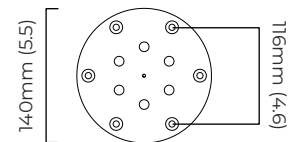

mounting plate dimensions