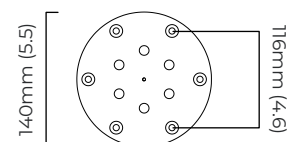

DALI option available (220-240v only)

0/1-10v (220-240v or 110-130v) - on request

CEILING ROSE / PLATE

round ceiling plate - ø 160 x 10 mm (dia x h)

CERTIFICATION

VIEW ON WEBSITE

mounting plate dimensions

LED driver dimensions

*Diagrams are not to scale.

AVALON CHANDELIER LARGE CEILING ROSE

FINISH

bronze with honed alabaster
satin brass with honed alabaster

DIMENSIONS (body of fixture)

ø 1010 x 70 mm (dia x h)

WEIGHT

30kg (66.1lbs)