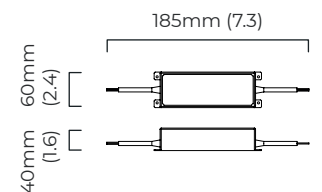

OVERALL DROP

minimum 325 mm

maximum on request 5080 mm

supplied with 3 x 2500mm stainless steel suspension power cables as standard (adjustable on site)

ILLUMINATION

220-240v - integrated LED - 38w - 2700k

DALI option available (220-240v only)

0/1-10v (220-240v or 110-130v) - on request

CEILING ROSE / PLATE

round ceiling plate - ø 160 x 10 mm (dia x h)

CERTIFICATION

VIEW ON WEBSITE

mounting plate dimensions

LED driver dimensions

*Diagrams are not to scale.

AVALON CHANDELIER LARGE CEILING ROSE

FINISH

bronze with honed alabaster
satin brass with honed alabaster

DIMENSIONS (body of fixture)

ø 1010 x 70 mm (dia x h)

WEIGHT

30kg (66.1lbs)