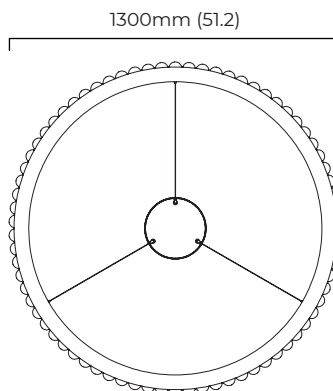

LED driver dimensions

*Diagrams are not to scale.

AVALON CHANDELIER X-LARGE CEILING ROSE - DALI A

FINISH

bronze with honed alabaster
satin brass with honed alabaster

DIMENSIONS (body of fixture)

ø 1300 x 70 mm (dia x h)

VIEW ON WEBSITE

mounting plate dimensions

*Diagrams are not to scale.

AVALON CHANDELIER X-LARGE

AVALON CHANDELIER X-LARGE - CEILING MOUNTING PLATE

| SKU NUMBER | FINISH DESCRIPTION | VOLTAGE |
|-------------------|----------------------------------|------------|
| AVACH1BZHA-CM-240 | bronze with honed alabaster | 220 - 240V |
| AVACH1SBHA-CM-240 | satın brass with honed alabaster | 220 - 240V |
| AVACH1BZHA-CM-110 | bronze with honed alabaster | 110 - 130V |
| AVACH1SBHA-CM-110 | satın brass with honed alabaster | 110 - 130V |