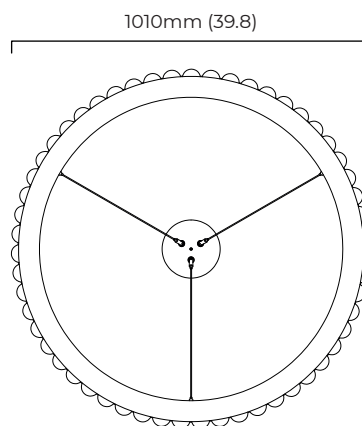

DALI option available (220-240v only)

0/1-10v (220-240v or 110-130v) - on request

CEILING ROSE / PLATE

round ceiling plate - ø 160 x 10 mm (dia x h)

CERTIFICATION

VIEW ON WEBSITE

mounting plate dimensions

LED driver dimensions

*Diagrams are not to scale.

AVALON CHANDELIER LARGE CEILING ROSE

FINISH

bronze with honed alabaster
satin brass with honed alabaster

DIMENSIONS (body of fixture)

ø 1010 x 70 mm (dia x h)

WEIGHT

30kg (66.1lbs)