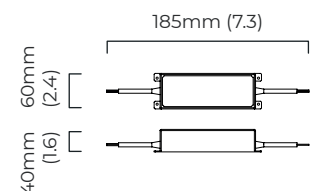

CERTIFICATION

VIEW ON WEBSITE

mounting plate dimensions

LED driver dimensions

*Diagrams are not to scale.

AVALON CHANDELIER X-LARGE CEILING ROSE

FINISH

bronze with honed alabaster
satin brass with honed alabaster

DIMENSIONS (body of fixture)

ø 1300 x 70 mm (dia x h)

WEIGHT

45kg (99.2lbs)

please ensure ceiling structure is strong enough to support the weight of the light

OVERALL DROP

minimum 670 mm

maximum on request 5135 mm