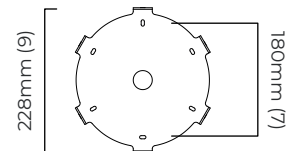

DIMENSIONS (body of fixture)

ø 640 x 70 mm (dia x h)

WEIGHT

20kg (44.1lbs)

please ensure ceiling structure is strong enough to support the weight of the light

OVERALL DROP

minimum 380 mm

maximum on request 5135 mm

DALI compatible

CEILING ROSE / PLATE

round ceiling rose - ø 240 x 65 mm (dia x h)

CERTIFICATION

VIEW ON WEBSITE

mounting plate dimensions

*Diagrams are not to scale.

AVALON CHANDELIER MEDIUM