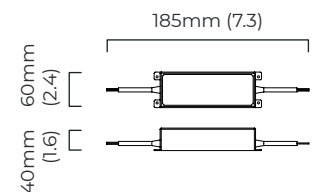

OVERALL DROP

minimum 325 mm

maximum on request 5080 mm

supplied with 3 x 2500mm stainless steel suspension power cables as standard (adjustable on site)

ILLUMINATION

220-240v - integrated LED - 38w - 2700k

FINISH

bronze with honed alabaster
satin brass with honed alabaster

DIMENSIONS (body of fixture)

ø 1010 x 70 mm (dia x h)

WEIGHT

30kg (66.1lbs)

please ensure ceiling structure is strong enough to support the weight of the light

CERTIFICATION

VIEW ON WEBSITE

mounting plate dimensions

LED driver dimensions

*Diagrams are not to scale.

AVALON CHANDELIER LARGE CEILING ROSE - DALI A

FINISH

bronze with honed alabaster
satin brass with honed alabaster

DIMENSIONS (body of fixture)

ø1010 x 70 mm (dia x h)

WEIGHT

30kg (66.1lbs)

please ensure ceiling structure is strong enough to support the weight of the light

OVERALL DROP

minimum 485 mm

maximum on request 5135 mm