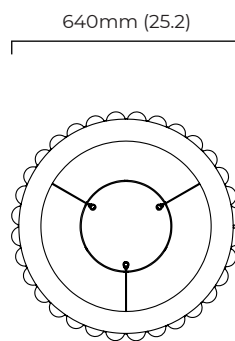

DIMENSIONS (body of fixture)

ø 640 x 70 mm (dia x h)

WEIGHT

20kg (44.1lbs)

please ensure ceiling structure is strong enough to support the weight of the light

OVERALL DROP

minimum 380 mm

maximum on request 5135 mm

DALI compatible

CEILING ROSE / PLATE

round ceiling rose - ø 240 x 65 mm (dia x h)

CERTIFICATION

VIEW ON WEBSITE

mounting plate dimensions

*Diagrams are not to scale.

AVALON CHANDELIER MEDIUM