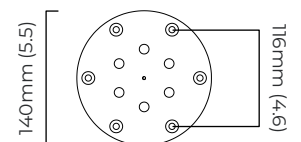

mounting plate dimensions