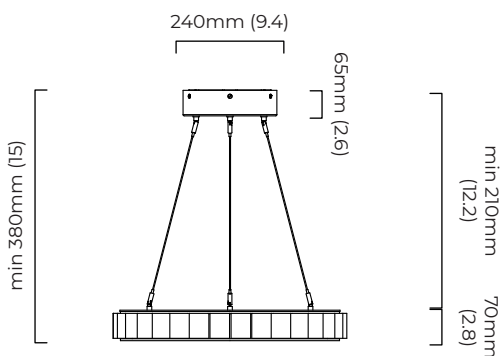

OVERALL DROP

minimum 325 mm

maximum on request 5080 mm

supplied with 3 x 2500mm stainless steel suspension power cables as standard (adjustable on site)

ILLUMINATION

220-240v - integrated LED - 38w - 2700k

0/1-10v (220-240v or 110-130v) - on request

CEILING ROSE / PLATE

round ceiling rose - ø 240 x 65 mm (dia x h)

CERTIFICATION

VIEW ON WEBSITE

mounting plate dimensions

*Diagrams are not to scale.

AVALON CHANDELIER MEDIUM CEILING MOUNTING PLATE - DALI A

DIMENSIONS (body of fixture)

ø 640 x 70 mm (dia x h)

WEIGHT

20kg (44.1lbs)

please ensure ceiling structure is strong enough to support the weight of the light

OVERALL DROP

minimum 380 mm

maximum on request 5135 mm

DALI compatible

CEILING ROSE / PLATE

round ceiling rose - ø 240 x 65 mm (dia x h)

CERTIFICATION

VIEW ON WEBSITE

mounting plate dimensions

*Diagrams are not to scale.

AVALON CHANDELIER MEDIUM