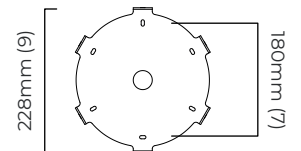

*Diagrams are not to scale.

AVALON CHANDELIER MEDIUM CEILING ROSE

FINISH

bronze with honed alabaster
satin brass with honed alabaster

DIMENSIONS (body of fixture)

ø 640 x 70 mm (dia x h)

WEIGHT

20kg (44.1lbs)

0/1-10v (220-240v or 110-130v) - on request

CEILING ROSE / PLATE

round ceiling rose - ø 240 x 65 mm (dia x h)

CERTIFICATION

VIEW ON WEBSITE

mounting plate dimensions

*Diagrams are not to scale.

AVALON CHANDELIER MEDIUM CEILING MOUNTING PLATE - DALI A

FINISH

bronze with honed alabaster
satin brass with honed alabaster

DIMENSIONS (body of fixture)

ø 640 x 70 mm (dia x h)

WEIGHT

20kg (44.1lbs)

please ensure ceiling structure is strong enough to support the weight of the light