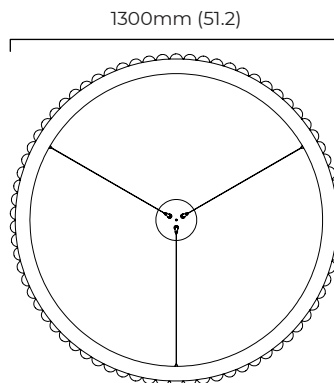

AVALON CHANDELIER X-LARGE CEILING MOUNTING PLATE - DALI A

FINISH

bronze with honed alabaster
satin brass with honed alabaster

DIMENSIONS (body of fixture)

ø 1300 x 70 mm (dia x h)

WEIGHT

45kg (99.2lbs)

please ensure ceiling structure is strong enough to support the weight of the light

OVERALL DROP

minimum 615 mm

maximum on request 5080 mm

supplied with 3 x 2500mm stainless steel suspension power cables as standard (adjustable on site)

ILLUMINATION

220-240v - integrated LED - 89w - 2700k

DALI LED driver to be installed in the ceiling cavity

drivers must be installed up to 20 meters from the body of the light

DIMMING

DALI compatible

CEILING ROSE / PLATE

round ceiling plate - ø 160 x 10 mm (dia x h)

CERTIFICATION

VIEW ON WEBSITE