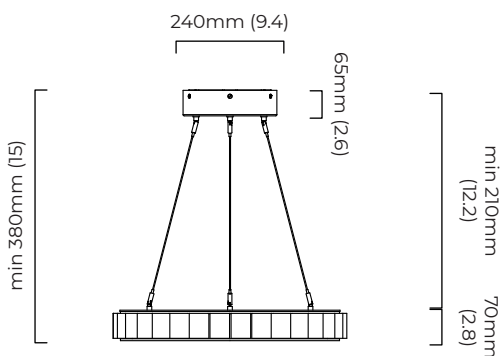

OVERALL DROP

minimum 325 mm

maximum on request 5080 mm

supplied with 3 x 2500mm stainless steel suspension power cables as standard (adjustable on site)

ILLUMINATION

220-240v - integrated LED - 38w - 2700k

*Diagrams are not to scale.

AVALON CHANDELIER MEDIUM CEILING ROSE

FINISH

bronze with honed alabaster
satin brass with honed alabaster

DIMENSIONS (body of fixture)

ø 640 x 70 mm (dia x h)

WEIGHT

20kg (44.1lbs)

0/1-10v (220-240v or 110-130v) - on request

CEILING ROSE / PLATE

round ceiling rose - ø 240 x 65 mm (dia x h)

CERTIFICATION

VIEW ON WEBSITE

mounting plate dimensions

*Diagrams are not to scale.

AVALON CHANDELIER MEDIUM CEILING MOUNTING PLATE - DALI A

FINISH

bronze with honed alabaster
satin brass with honed alabaster

DIMENSIONS (body of fixture)

ø 640 x 70 mm (dia x h)

WEIGHT

20kg (44.1lbs)

please ensure ceiling structure is strong enough to support the weight of the light