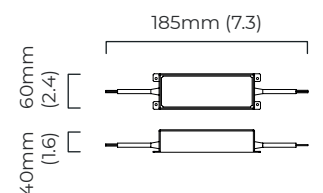

OVERALL DROP

minimum 325 mm

maximum on request 5080 mm

supplied with 3 x 2500mm stainless steel suspension power cables as standard (adjustable on site)

ILLUMINATION

220-240v - integrated LED - 38w - 2700k

DALI option available (220-240v only)

0/1-10v (220-240v or 110-130v) - on request

CEILING ROSE / PLATE

round ceiling plate - ø 160 x 10 mm (dia x h)

CERTIFICATION

VIEW ON WEBSITE

mounting plate dimensions

LED driver dimensions

*Diagrams are not to scale.

AVALON CHANDELIER MEDIUM CEILING ROSE

FINISH

bronze with honed alabaster
satin brass with honed alabaster

DIMENSIONS (body of fixture)

ø 640 x 70 mm (dia x h)

WEIGHT

20kg (44.1lbs)

0/1-10v (220-240v or 110-130v) - on request

CEILING ROSE / PLATE

round ceiling rose - ø 240 x 65 mm (dia x h)

CERTIFICATION

VIEW ON WEBSITE

mounting plate dimensions

*Diagrams are not to scale.

AVALON CHANDELIER MEDIUM CEILING MOUNTING PLATE - DALI A