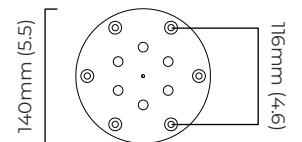

DALI option available (220-240v only)

0/1-10v (220-240v or 110-130v) - on request

CEILING ROSE / PLATE

round ceiling plate - ø 160 x 10 mm (dia x h)

CERTIFICATION

VIEW ON WEBSITE

mounting plate dimensions

LED driver dimensions

*Diagrams are not to scale.

AVALON CHANDELIER MEDIUM CEILING ROSE

FINISH

bronze with honed alabaster
satin brass with honed alabaster

DIMENSIONS (body of fixture)

ø 640 x 70 mm (dia x h)

WEIGHT

20kg (44.1lbs)