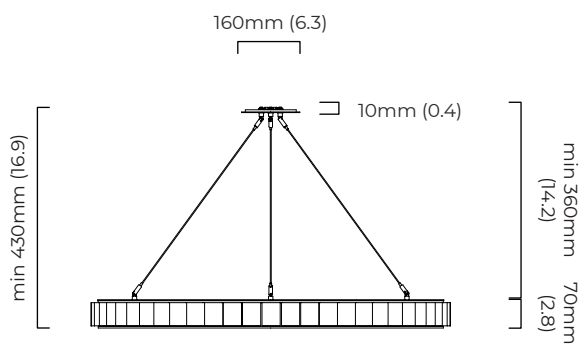

AVALON CHANDELIER LARGE CEILING MOUNTING PLATE - DALI A

FINISH

bronze with honed alabaster
satin brass with honed alabaster

DIMENSIONS (body of fixture)

ø 1010 x 70 mm (dia x h)

WEIGHT

30kg (66.1lbs)

please ensure ceiling structure is strong enough to support the weight of the light

OVERALL DROP

minimum 430 mm

maximum on request 5080 mm

supplied with 3 x 2500mm stainless steel suspension power cables as standard (adjustable on site)

ILLUMINATION

220-240v - integrated LED - 67w - 2700k

DALI LED driver to be installed in the ceiling cavity

drivers must be installed up to 20 meters from the body of the light

DIMMING

DALI compatible

CEILING ROSE / PLATE

round ceiling plate - ø 160 x 10 mm (dia x h)

CERTIFICATION

VIEW ON WEBSITE