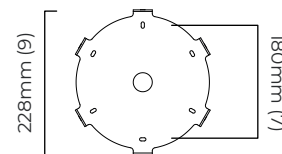

VIEW ON WEBSITE

mounting plate dimensions

*Diagrams are not to scale.

AVALON CHANDELIER X-LARGE

AVALON CHANDELIER X-LARGE - CEILING MOUNTING PLATE

| SKU NUMBER | FINISH DESCRIPTION | VOLTAGE |
|-------------------|----------------------------------|------------|
| AVACH1BZHA-CM-240 | bronze with honed alabaster | 220 - 240V |
| AVACH1SBHA-CM-240 | satın brass with honed alabaster | 220 - 240V |
| AVACH1BZHA-CM-110 | bronze with honed alabaster | 110 - 130V |
| AVACH1SBHA-CM-110 | satın brass with honed alabaster | 110 - 130V |