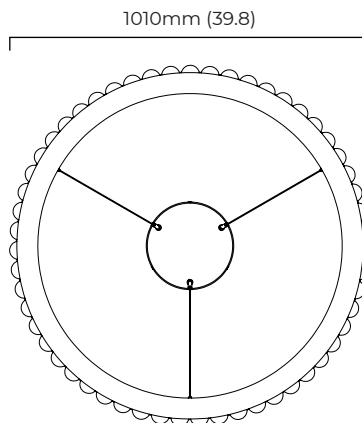

*Diagrams are not to scale.

AVALON CHANDELIER LARGE CEILING ROSE

FINISH

bronze with honed alabaster
satin brass with honed alabaster

DIMENSIONS (body of fixture)

ø 1010 x 70 mm (dia x h)

WEIGHT

30kg (66.1lbs)

0/1-10v (220-240v or 110-130v) - on request

CEILING ROSE / PLATE

round ceiling rose - ø 240 x 65 mm (dia x h)

CERTIFICATION

VIEW ON WEBSITE

mounting plate dimensions

*Diagrams are not to scale.

AVALON CHANDELIER LARGE CEILING MOUNTING PLATE - DALI A

FINISH

bronze with honed alabaster
satin brass with honed alabaster

DIMENSIONS (body of fixture)

ø 1010 x 70 mm (dia x h)

WEIGHT

30kg (66.1lbs)

please ensure ceiling structure is strong enough to support the weight of the light