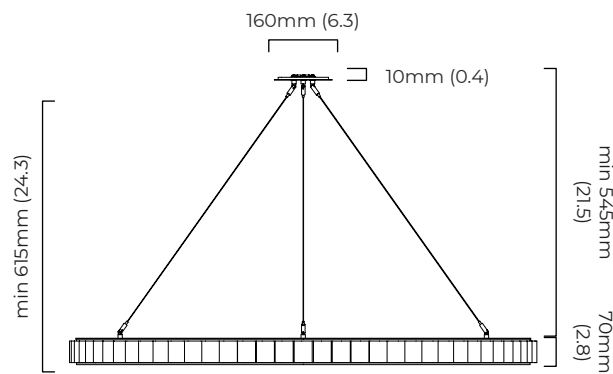

AVALON CHANDELIER X-LARGE CEILING MOUNTING PLATE

FINISH

bronze with honed alabaster
satin brass with honed alabaster

DIMENSIONS (body of fixture)

ø 1300 x 70 mm (dia x h)

WEIGHT

45kg (99.2lbs)
please ensure ceiling structure is strong enough to support the weight of the light

OVERALL DROP

minimum 615 mm
maximum on request 5080 mm
supplied with 3 x 2500mm stainless steel suspension power cables as standard (adjustable on site)

ILLUMINATION

220-240v - integrated LED - 89w - 2700k
110-130v - integrated LED - 89w - 2700k
LED driver to be installed in the ceiling cavity
drivers must be installed up to 20 meters from the body of the light

DIMMING

trailing dimmable / phase cut (rotary dimmer) - standard
DALI option available (220-240v only)
0/1-10v (220-240v or 110-130v) - on request

CEILING ROSE / PLATE

round ceiling plate - ø 160 x 10 mm (dia x h)

CERTIFICATION

VIEW ON WEBSITE