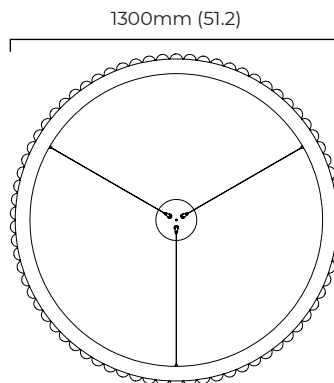

AVALON CHANDELIER X-LARGE CEILING MOUNTING PLATE

FINISH

bronze with honed alabaster
satin brass with honed alabaster

DIMENSIONS (body of fixture)

ø 1300 x 70 mm (dia x h)

WEIGHT

45kg (99.2lbs)
please ensure ceiling structure is strong enough to support the weight of the light

OVERALL DROP

minimum 615 mm
maximum on request 5080 mm
supplied with 3 x 2500mm stainless steel suspension power cables as standard (adjustable on site)

ILLUMINATION

220-240v - integrated LED - 89w - 2700k
110-130v - integrated LED - 89w - 2700k
LED driver to be installed in the ceiling cavity
drivers must be installed up to 20 meters from the body of the light

DIMMING

trailing dimmable / phase cut (rotary dimmer) - standard
DALI option available (220-240v only)
0/1-10v (220-240v or 110-130v) - on request

CEILING ROSE / PLATE

round ceiling plate - ø 160 x 10 mm (dia x h)

CERTIFICATION

VIEW ON WEBSITE