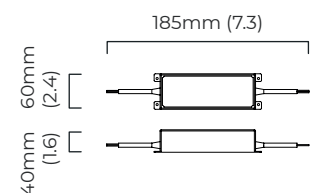

OVERALL DROP

minimum 325 mm

maximum on request 5080 mm

supplied with 3 x 2500mm stainless steel suspension power cables as standard (adjustable on site)

ILLUMINATION

220-240v - integrated LED - 38w - 2700k

FINISH

bronze with honed alabaster
satin brass with honed alabaster

DIMENSIONS (body of fixture)

ø 640 x 70 mm (dia x h)

WEIGHT

20kg (44.1lbs)

please ensure ceiling structure is strong enough to support the weight of the light

CERTIFICATION

VIEW ON WEBSITE

mounting plate dimensions

LED driver dimensions

*Diagrams are not to scale.

AVALON CHANDELIER MEDIUM CEILING ROSE - DALI A

FINISH

bronze with honed alabaster
satin brass with honed alabaster

DIMENSIONS (body of fixture)

ø 640 x 70 mm (dia x h)

WEIGHT

20kg (44.1lbs)

please ensure ceiling structure is strong enough to support the weight of the light

OVERALL DROP

minimum 380 mm

maximum on request 5135 mm