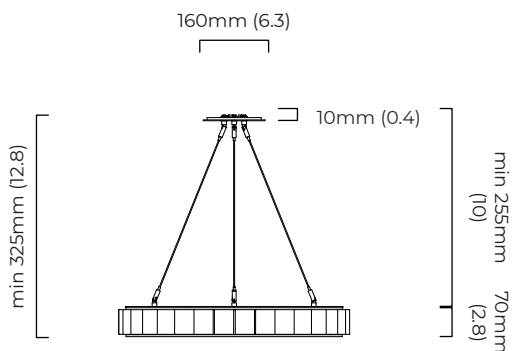

OVERALL DROP

minimum 325 mm

maximum on request 5080 mm

supplied with 3 x 2500mm stainless steel suspension power cables as standard (adjustable on site)

ILLUMINATION

220-240v - integrated LED - 38w - 2700k

DALI option available (220-240v only)

0/1-10v (220-240v or 110-130v) - on request

CEILING ROSE / PLATE

round ceiling plate - ø 160 x 10 mm (dia x h)

CERTIFICATION

VIEW ON WEBSITE

mounting plate dimensions

LED driver dimensions

*Diagrams are not to scale.

AVALON CHANDELIER MEDIUM CEILING ROSE

FINISH

bronze with honed alabaster
satin brass with honed alabaster

DIMENSIONS (body of fixture)

ø 640 x 70 mm (dia x h)

WEIGHT

20kg (44.1lbs)

0/1-10v (220-240v or 110-130v) - on request

CEILING ROSE / PLATE

round ceiling rose - ø 240 x 65 mm (dia x h)

CERTIFICATION

VIEW ON WEBSITE

mounting plate dimensions

*Diagrams are not to scale.

AVALON CHANDELIER MEDIUM CEILING MOUNTING PLATE - DALI A