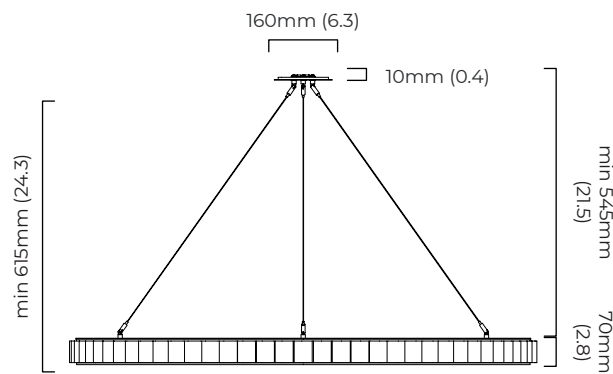

DIMENSIONS (body of fixture)

ø 1300 x 70 mm (dia x h)

WEIGHT

45kg (99.2lbs)

please ensure ceiling structure is strong enough to support the weight of the light

OVERALL DROP

minimum 615 mm

maximum on request 5080 mm

drivers must be installed up to 20 meters from the body of the light

DIMMING

DALI compatible

CEILING ROSE / PLATE

round ceiling plate - ø 160 x 10 mm (dia x h)

CERTIFICATION

VIEW ON WEBSITE

mounting plate dimensions

LED driver dimensions

*Diagrams are not to scale.

AVALON CHANDELIER X-LARGE CEILING ROSE - DALI A

FINISH

bronze with honed alabaster
satin brass with honed alabaster

DIMENSIONS (body of fixture)

ø 1300 x 70 mm (dia x h)