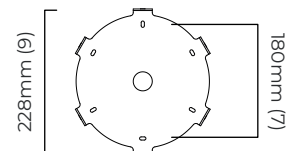

DALI compatible

CEILING ROSE / PLATE

round ceiling rose - ø 240 x 65 mm (dia x h)

CERTIFICATION

VIEW ON WEBSITE

mounting plate dimensions

*Diagrams are not to scale.

AVALON CHANDELIER LARGE