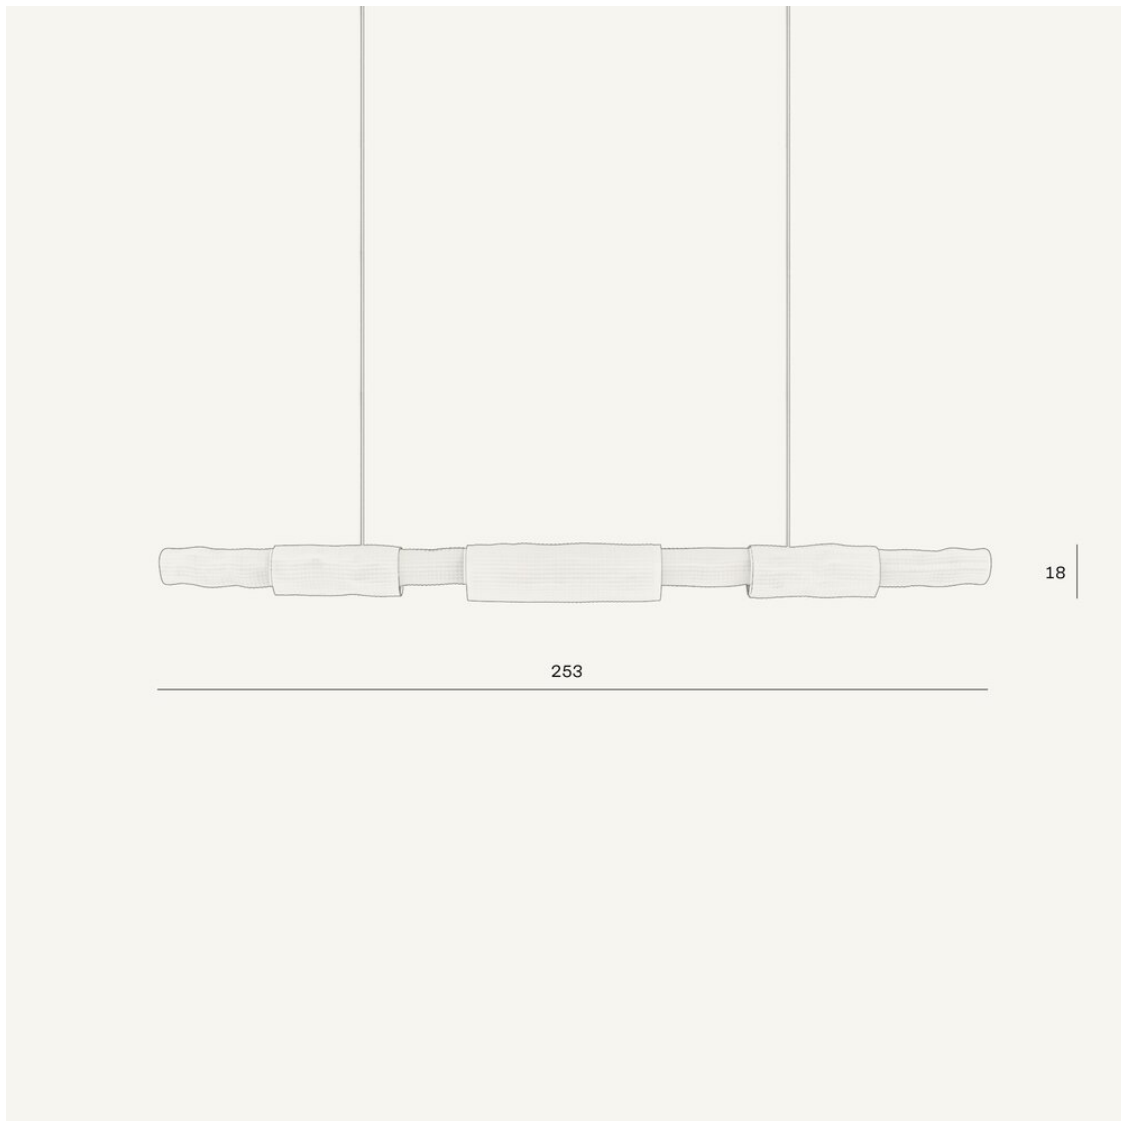

## DIMENSIONS

W110 X D18 X H38CM

NOKORI ICHI CHANDELIER 210

CE IP20 UK CA

DIMENSIONS  
W202 X D18 X H38CM

DIMMABLE  
YES

LIGHT SOURCE  
(INCLUDED)  
STRIP LEDS. 85W, 5460  
LUMENS, 2700K WARM  
WHITE. CRI>95.

LEAD TIME  
\*INSERIRE\*

Our lighting creations are made to order for our customers. For Bespoke, variations, custom pricing or information, please get in touch with us.

[www.giopatocoombes.com/contact](http://www.giopatocoombes.com/contact)

NOKORI ICHI CHANDELIER 250

CE IP20 UK CA

DIMENSIONS  
W253 X D18 X H38CM

DIMMABLE  
YES

LIGHT SOURCE  
(INCLUDED)  
STRIP LEDS. 102W, 6570  
LUMENS, 2700K WARM  
WHITE. CRI>95.