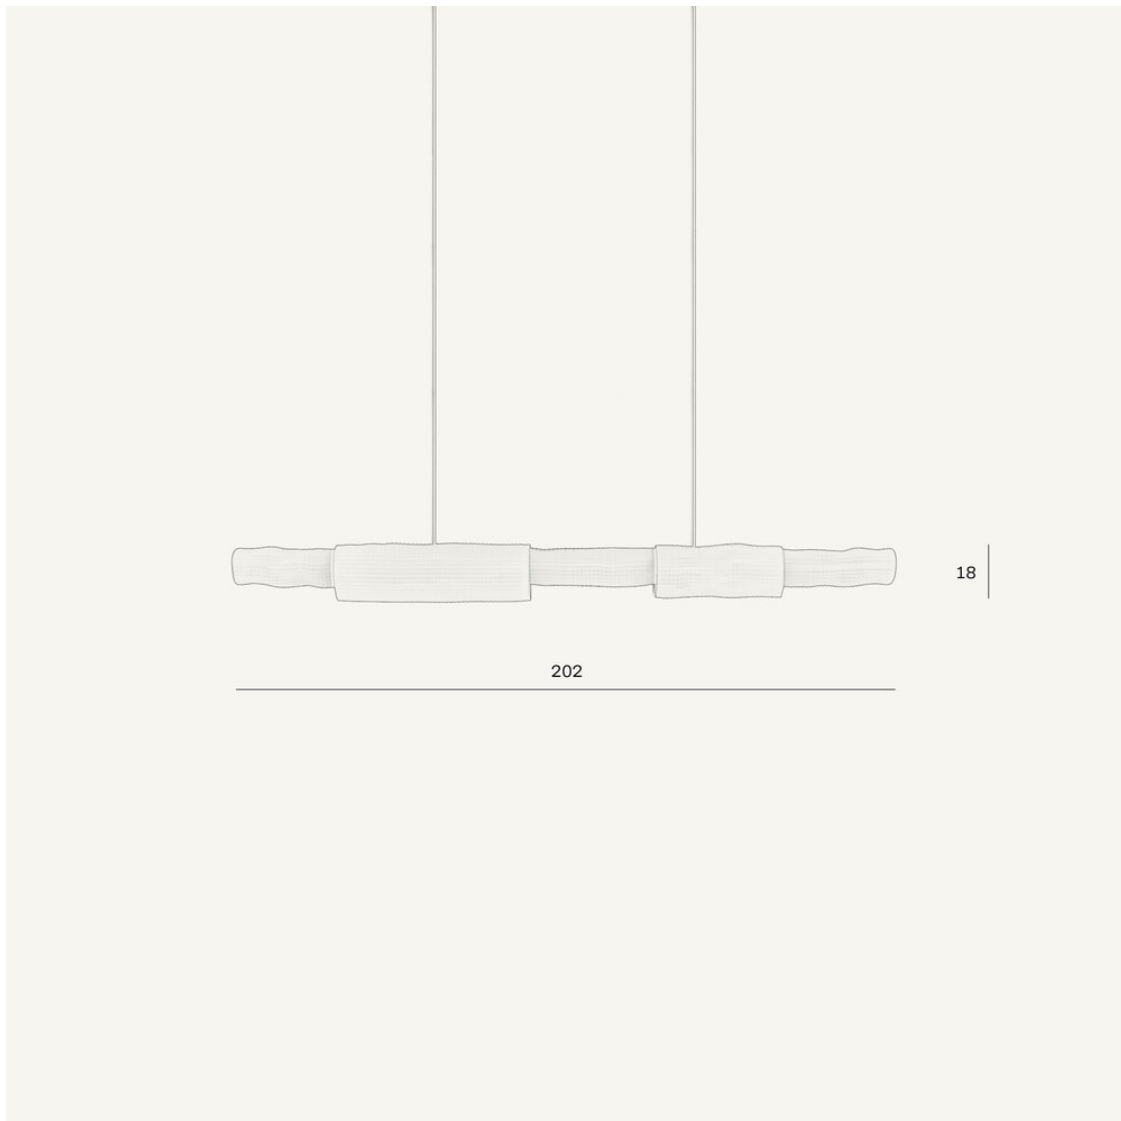

NOKORI ICHI CHANDELIER 210

CE IP20 UK CA

DIMENSIONS
W202 X D18 X H38CM

DIMMABLE
YES

LIGHT SOURCE
(INCLUDED)
STRIP LEDS. 85W, 5460
LUMENS, 2700K WARM
WHITE. CRI>95.

LEAD TIME
INSERIRE

Our lighting creations are made to order for our customers. For Bespoke, variations, custom pricing or information, please get in touch with us.

www.giopatocoombes.com/contact