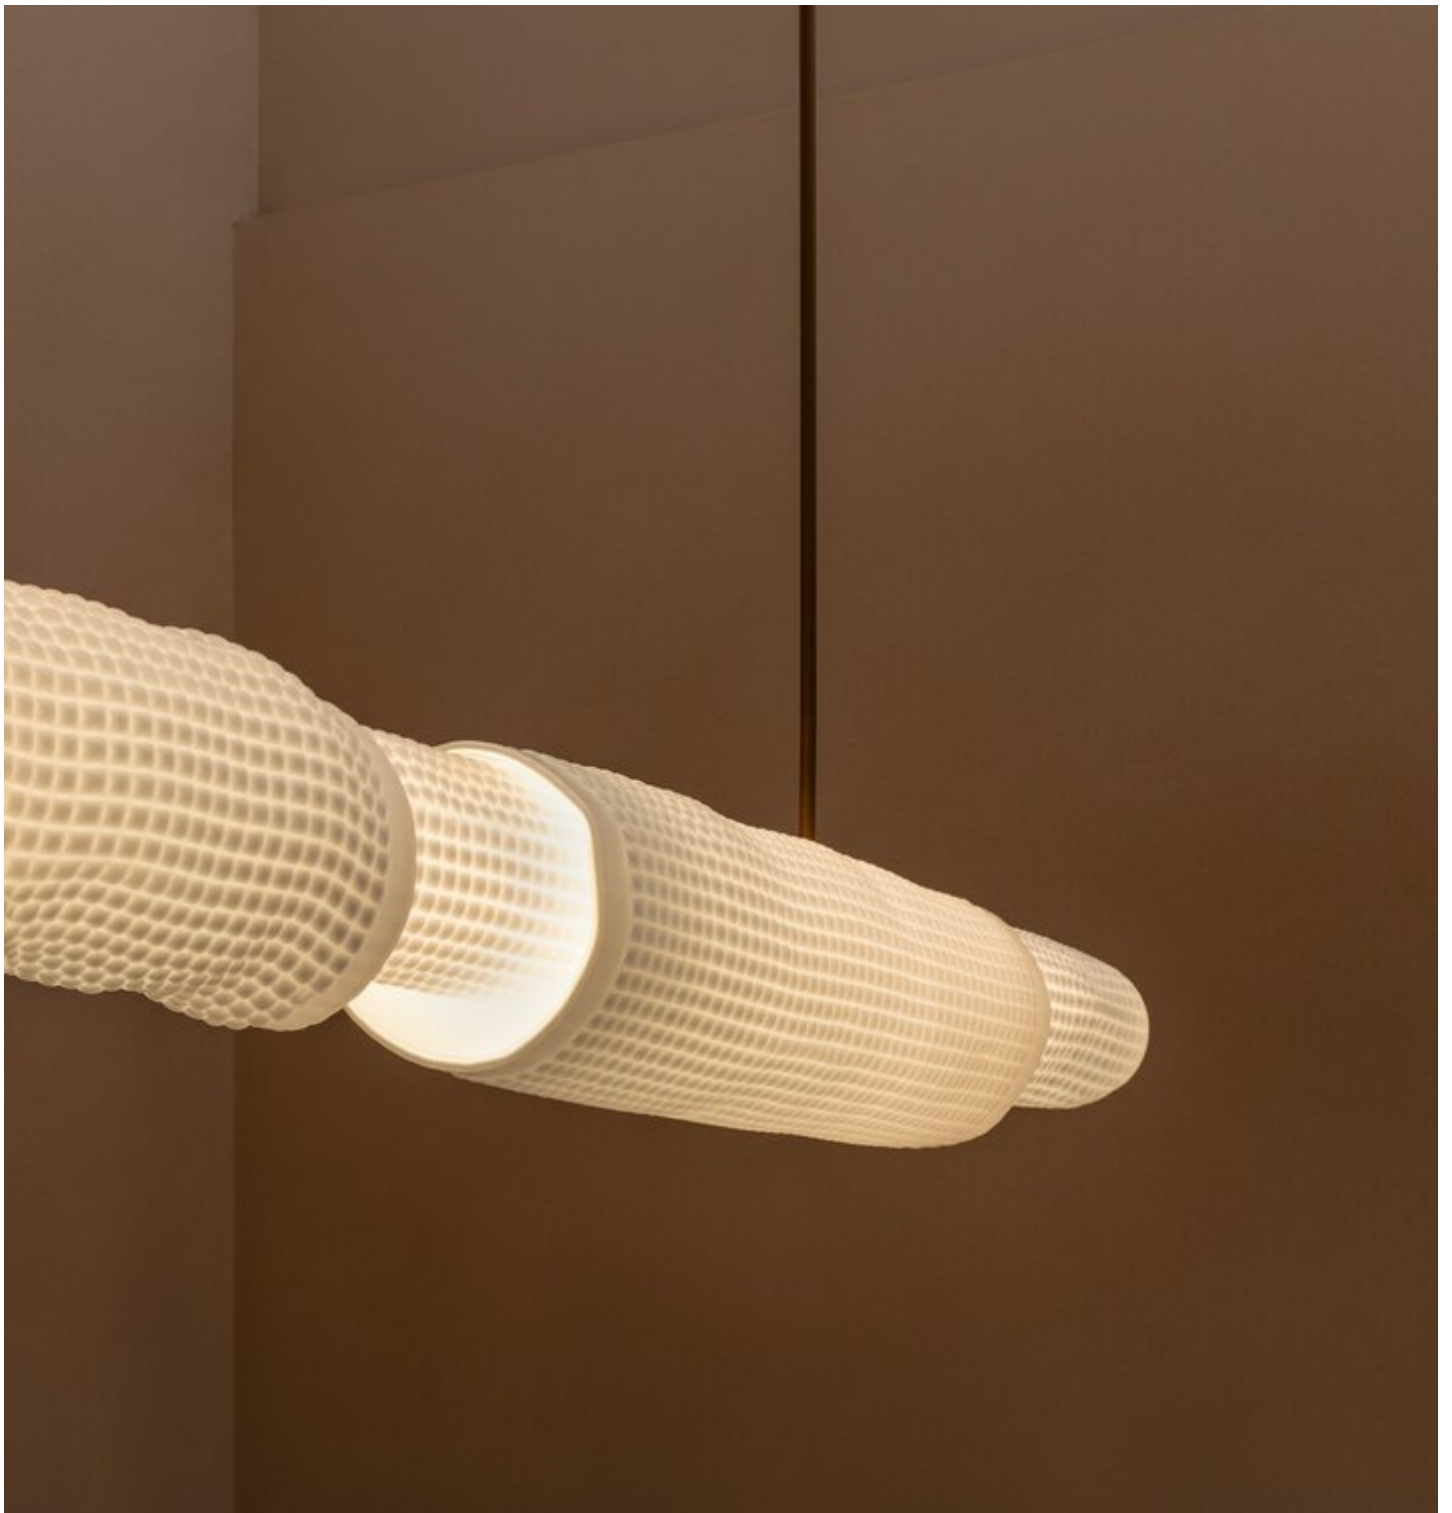

# Nokori Ichi *Chandelier*

SALESHEET

**Nokori unfolds as a delicate choreography of balance and distance, of scale and stillness, leaving behind a resonance that lingers beyond the encounter. Each form exists as a quiet presence — suspended between geometric precision and organic fluidity — while layered glass surfaces hold depth like a memory.**

Light does not illuminate the work from outside; it dwells within it, tracing silent contours and breathing through the material itself.

MATERIALS

---

FINISHES

---

BRUSHED BRASS

---

BRUSHED BRONZE