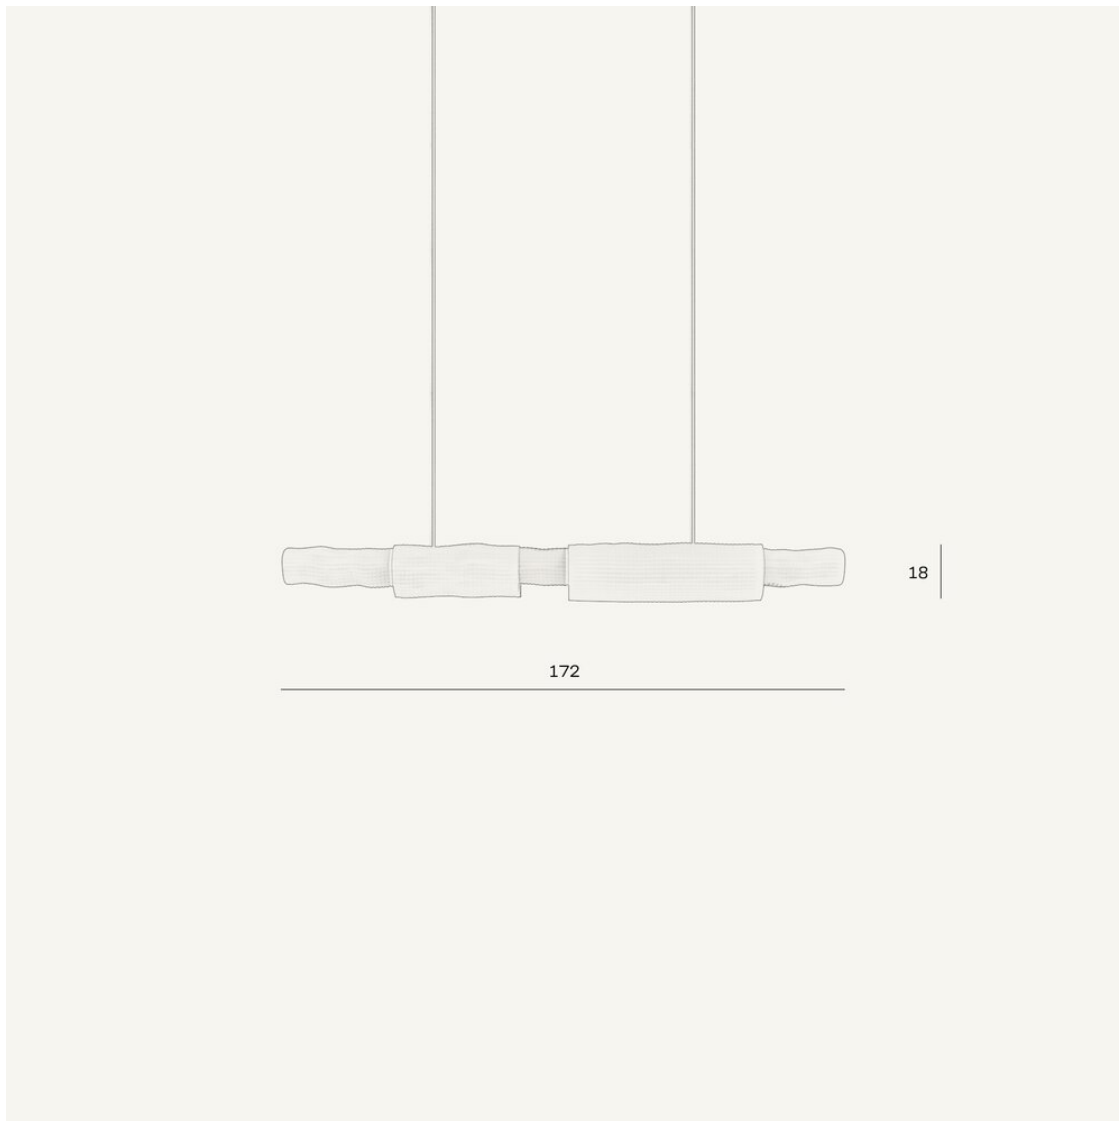

NOKORI ICHI CHANDELIER 175

CE IP20 UK
CA

DIMENSIONS
W172 X D18 X H38CM

DIMMABLE
YES

LIGHT SOURCE
(INCLUDED)
STRIP LEDS. 73.5 W,
4723 LUMENS, 2700K
WARM WHITE. CRI>95.

LEAD TIME
INSERIRE

Our lighting creations are made to order for our customers. For Bespoke, variations, custom pricing or information, please get in touch with us.

www.giopatocoombes.com/contact