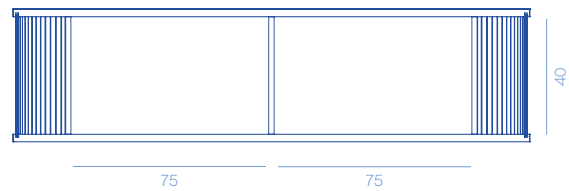

Saracena
DC762

Closed / Chiuso

Open / Aperto

METAL FINISHES

E10

M9

M10

PRODUCT SPECIFICATION