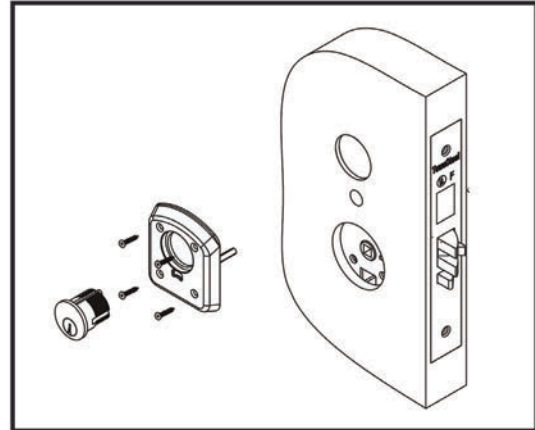

MRX Ligature Resistant Status Indicator

Specifications

- Privacy indicator solution for ligature resistance
- Used on MRX-S-L, MRX-S-K and MRX-A trim
- Stainless steel indicator housing
- Tamper resistant screws
- Red or Green window to indicate status
- 630 (US32D) finish
- Tapered edges around perimeter
- 10-year limited warranty

Code Compliance

- ANSI/BHMA: A156.13 Grade 1 Certified
- UL/ULC: UL 10C Listed 3 Hour Fire Rating
- BAA: Meets requirements of the Buy American Act
- ADA: Meets requirements of the Americans with Disabilities Act

How to Order:	
Trim	Ligature Resistant with Status Indicator (O)
Function	F05 / F13 / F15 / F26 / F46
Handing	LH / RH / LHR / RHR

Example Order: MRX-A-13-O-LH

MRX-S-L-05-O-LH