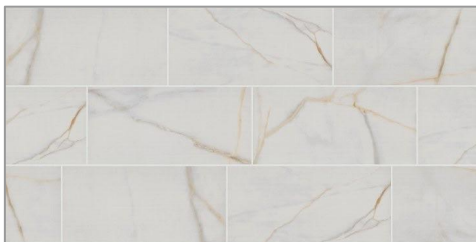

GUEST BATHROOM SELECTIONS

FLOOR TILE:
INFINITY MARQUANT 121