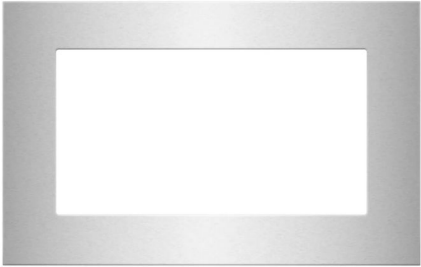

KITCHEN APPLIANCES