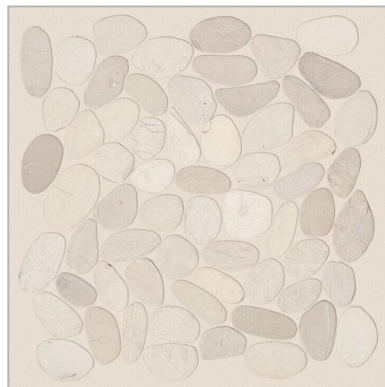

# PRIMARY BATHROOM SELECTIONS

COUNTERTOP:  
RAPHAEL

FLOOR TILE:  
INFINITY MARQUANT 121

CABINETS:  
WHITE

SHOWER WALL TILE:  
REMEY FLUTED ELIXIR

SHOWER FLOOR TILE:  
RIVER ROCK SERENITY 111

NOT PICTURED BUT INCLUDED:  
1 NICHE IN SHOWER  
BRONZE BATHROOM ACCESSORIES  
CHAMPAGNE BRONZE FRAMELESS SHOWER DOOR