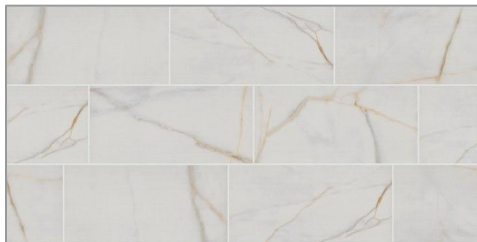

# PRIMARY BATHROOM SELECTIONS

COUNTERTOP:  
RAPHAEL

FLOOR TILE:  
INFINITY MARQUANT 121

CABINETS:  
WHITE

SHOWER WALL TILE:  
REMEY FLUTED ELIXIR

SHOWER FLOOR TILE:  
RIVER ROCK SERENITY 111

NOT PICTURED BUT INCLUDED:  
1 NICHE IN SHOWER  
BRONZE BATHROOM ACCESSORIES  
CHAMPAGNE BRONZE FRAMELESS SHOWER DOOR