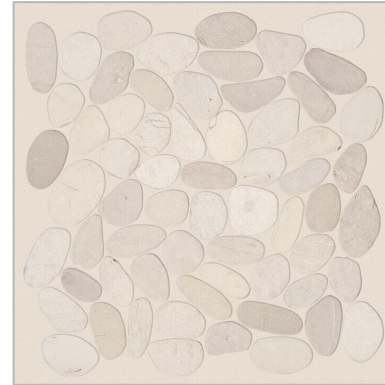

TILE SURROUND: RIVER ROCK
SERENITY 111

NOT PICTURED BUT INCLUDED:
FIREPLACE SELECTIONS: VENTLESS GAS FIREPLACE