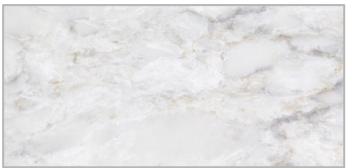

TILE BACKSPLASH:
GATEWAY WHITE PICKET

HOOD:
STONE GRAY

NOT PICTURED BUT INCLUDED:
SINGLE BASIN UNDERMOUNT STAINLESS STEEL SINK

COFFEE BAR SELECTIONS

BACKSPLASH: BAKER
BLVD PICKET IN WHITE

UPPER & LOWER:
STONE GRAY