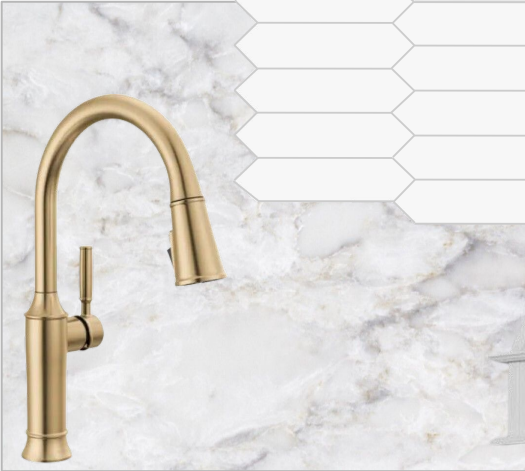

E.

F.

G.

KITCHEN SELECTIONS

ISLAND CABINET:
WHITE

BASE & UPPER CABINET:
STONE GRAY

KITCHEN FAUCET:
CB RENALDI

ISLAND COUNTERTOP:
HARMONIOUS QUARTZ

TILE BACKSPLASH:
GATEWAY WHITE PICKET

HOOD:
STONE GRAY

NOT PICTURED BUT INCLUDED:
SINGLE BASIN UNDERMOUNT STAINLESS STEEL SINK

COFFEE BAR SELECTIONS

BACKSPLASH: BAKER
BLVD PICKET IN WHITE

UPPER & LOWER:
STONE GRAY

COUNTERTOP:
ARCTIC WHITE

Kitchenaid Gas Appliance Package

FIREPLACE SELECTIONS

FIREPLACE MANTLE:
PEARL WINDSOR MANTEL

FIREPLACE MANTLE:
BAKER BLVD PICKET IN WHITE

NOT PICTURED BUT INCLUDED:
FIREPLACE SELECTIONS: VENTLESS GAS FIREPLACE