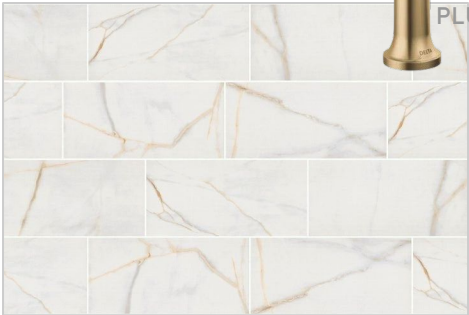

FLOOR TILE: 12 X 24 INFINITY 121

NOT PICTURED BUT INCLUDED:
CHAMPAGNE BRONZE HARDWARE ACCESSORIES