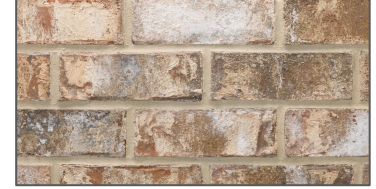

THE DOWNING

SCHEME 15

ELEVATION C

A.

SW 2851
Sage Green Light
Interior / Exterior

B.

SW 7551
Greek Villa
Interior / Exterior
Location Number: 254-C1

C.

D.

E.

F.

G.

H.

EXTERIOR SCHEME LEGEND

- A. SIDING COLOR |
- B. TRIM, FRONT DOOR, BUMP-OUT, & VENT COLOR |
- C. EXTERIOR BRICK |
- D. ROOFING SHINGLES - WEATHERED WOOD |
- E. FRONT DOOR STYLE & HARDWARE: SMOOTH FIBERGLASS 3 QTR 8 LITE, TUSCANY BRONZE |
- F. GARAGE DOOR STYLE & COLOR: LONG PANEL, WHITE |
- G. WINDOW STYLE AND COLOR: 4/4, WHITE |
- H. GUTTER COLOR |