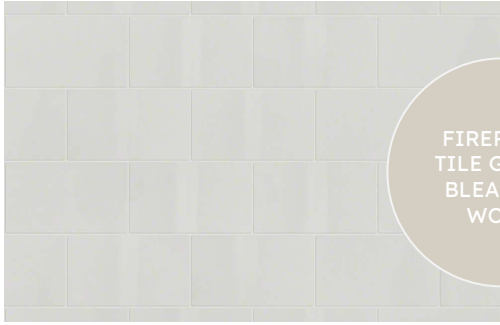

EXTERIOR SCHEME LEGEND

- A. SIDING COLOR |
- B. TRIM, FRONT DOOR, BUMP-OUT, & VENT COLOR |
- C. EXTERIOR BRICK |
- D. ROOFING SHINGLES - WEATHERED WOOD |
- E. FRONT DOOR STYLE & HARDWARE: SMOOTH FIBERGLASS 3 QTR 8 LITE, TUSCANY BRONZE |
- F. GARAGE DOOR STYLE & COLOR: LONG PANEL, WHITE |
- G. WINDOW STYLE AND COLOR: 4/4, WHITE |
- H. GUTTER COLOR |

FIREPLACE SELECTIONS

FIREPLACE
MANTLE PAINT:
SW 7006 EXTRA
WHITE

FIREPLACE MANTLE:
PEARL WINDSOR MANTEL

FIREPLACE TILE SURROUND:
3X6 GLOSS WARM GREY
INSTALLATION PATTERN:
50% HORIZONTAL OFFSET

FIREPLACE
TILE GROUT:
BLEACHED
WOOD

KITCHEN SELECTIONS

KITCHEN FAUCET:
CHROME RENALDI

UPPER CABINETS:
WHITE

CABINET HARDWARE:
ORB CALLIE

BASE AND ISLAND
CABINET: STONE GREY

KITCHEN BACKSPLASH:
3 X 6 GLOSS WHITE

KITCHEN
BACKSPLASH
GROUT: WARM
GRAY