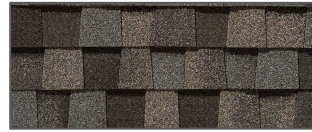

THE DOWNING

SCHEME 15

ELEVATION C

A.

SW 2851
Sage Green Light
Interior / Exterior

B.

SW 7551
Greek Villa
Interior / Exterior
Location Number: 254-C1

C.

D.

E.

F.

G.

H.

EXTERIOR SCHEME LEGEND

- A. SIDING COLOR |
- B. TRIM, FRONT DOOR, BUMP-OUT, & VENT COLOR |
- C. EXTERIOR BRICK |
- D. ROOFING SHINGLES - WEATHERED WOOD |
- E. FRONT DOOR STYLE & HARDWARE: SMOOTH FIBERGLASS 3 QTR 8 LITE, TUSCANY BRONZE |
- F. GARAGE DOOR STYLE & COLOR: LONG PANEL, WHITE |
- G. WINDOW STYLE AND COLOR: 4/4, WHITE |
- H. GUTTER COLOR |