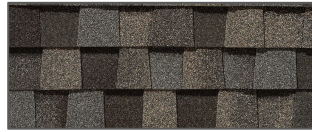

THE DOWNING

DESIGN SELECTIONS

HOH 1561 DOWNING ELEV. B BRICK ACCENT

The design preview is intended for reference purposes only. Final selections are subject to change.

THE DOWNING

SCHEME 2

ELEVATION B BRICK ACCENT

A.

SW 7551
Greek Villa
Interior / Exterior
Location Number: 254-C1

B.

SW 7043
Worldly Gray
Interior / Exterior
Location Number: 245-C1

C.

D.

E.

F.

G.

H.

EXTERIOR SCHEME LEGEND

- A. BOARD & BATTEN & SIDING COLOR |
- B. TRIM, FRONT DOOR, GABLE, BUMP-OUT, & SHUTTER COLOR |
- C. EXTERIOR BRICK |
- D. ROOFING SHINGLES - WEATHERED WOOD |
- E. FRONT DOOR STYLE & HARDWARE: SMOOTH FIBERGLASS 3 QTR 8 LITE, TUSCANY BRONZE |
- F. GARAGE DOOR STYLE & COLOR: LONG PANEL, SANDSTONE |
- G. WINDOW STYLE AND COLOR: 4/4, CLAY |
- H. GUTTER COLOR |