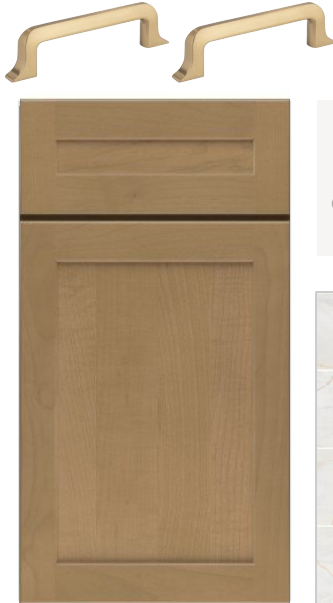

COUNTERTOPS:
ARCTIC WHITE

ALL CABINETS:
SEABOARD