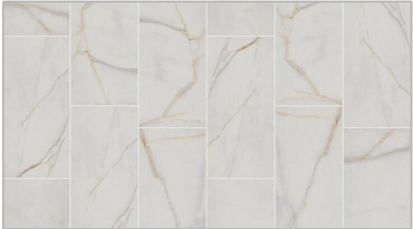

ALL CABINETS:
SEABOARD

ISLAND COUNTERTOP:
PRESTIGE RAPHAEL

TILE BACKSPLASH:
NAIVE WHITE

HOOD:
SEABOARD

NOT PICTURED BUT INCLUDED:
SINGLE BASIN UNDERMOUNT WHITE COMPOSITE SINK

KITCHEN APPLIANCES

FIREPLACE SELECTIONS

FIREPLACE MANTLE:
SIMPLE MANTLE

FIREPLACE MANTLE:
NAIVE WHITE

NOT PICTURED BUT INCLUDED:
FIREPLACE SELECTIONS: VENTLESS GAS FIREPLACE

POWDER BATHROOM SELECTIONS

PLUMBING: LAHARA 4" CS
IN CB

NOT PICTURED BUT INCLUDED:
CHAMPAGNE BRONZE BATHROOM ACCESSORIES

PRIMARY BATHROOM SELECTIONS

CABINETS:
SEABOARD

PLUMBING: LAHARA 4" CS
IN CB

COUNTERTOP:
ARCTIC WHITE

FLOOR TILE: INFINITY 121

SHOWER WALL TILE & TUB
TILE: AKER BLVD WARM
GRAY MATTE

INSTALLATION PATTERN:
HERRINGBONE

MINERAL COMPOSITE SHOWER
BASE MATTE WHITE

NOT PICTURED BUT INCLUDED:
9" CORNER MARBLE SHELF
CHAMPAGNE BRONZE BATHROOM ACCESSORIES
CHAMPAGNE BRONZE FRAMELESS SHOWER DOOR
FREESTANDING TUB

GUEST BATHROOM #1 SELECTIONS