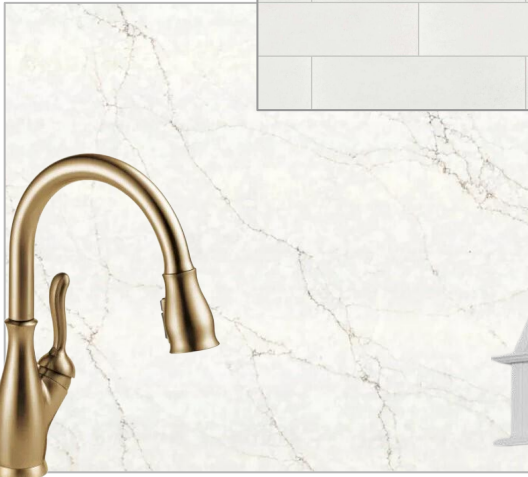

ALL CABINETS:
SEABOARD

ISLAND COUNTERTOP:
PRESTIGE RAPHAEL

TILE BACKSPLASH:
NAIVE WHITE

HOOD:
SEABOARD

NOT PICTURED BUT INCLUDED:
SINGLE BASIN UNDERMOUNT WHITE COMPOSITE SINK

KITCHEN APPLIANCES

FIREPLACE SELECTIONS