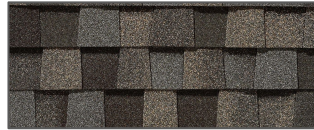

THE EVERWOOD

SCHEME 2

ELEVATION B

EXTERIOR SCHEME LEGEND

- A. BOARD & BATTEN & SIDING COLOR |
- B. TRIM, FRONT DOOR, PORCH CEILING, & SHUTTER COLOR |
- C. ROOFING SHINGLES - WEATHERED WOOD |
- D. FRONT DOOR STYLE & HARDWARE: SMOOTH FIBERGLASS 3 QTR 4 LITE, TUSCANY BRONZE |
- E. GARAGE DOOR STYLE & COLOR: LONG BEAD BOARD PANEL ONSLOW, TRUE WHITE |
- F. WINDOW STYLE AND COLOR: 2/2, WHITE |
- G. GUTTER COLOR |

A.

B.

C.

D.

E.

F.

G.