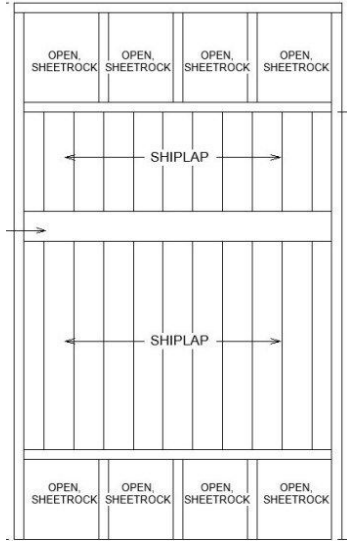

NOT PICTURED BUT INCLUDED:
PLATE GLASS MIRROR
MATTE BLACK HARDWARE ACCESSORIES

GENERAL ITEMS / LAUNDRY

PRIMARY BEDROOM DETAIL WALL EXAMPLE

ENTRY DETAIL WALL EXAMPLE

MUDROOM BUILT IN DESIGN

LAUNDRY/MUDROOM FLOOR TILE:
GALENE 100 MARSHMALLOW 12X24 W/
OYSTER GRAY GROUT

INTERIOR DOORS STYLE & DOOR HARDWARE

SW 9626

Glacier Bay

INTERIOR PAINT:
CEILINGS, TRIM, AND
INTERIOR DOORS,
ALL INTERIOR WALLS
THROUGHOUT, PRIMARY
BEDROOM DETAIL WALL, AND
ENTRYWAY DETAIL WALL

CARPET:
HIGH CARD - ANTIQUE
WHITE