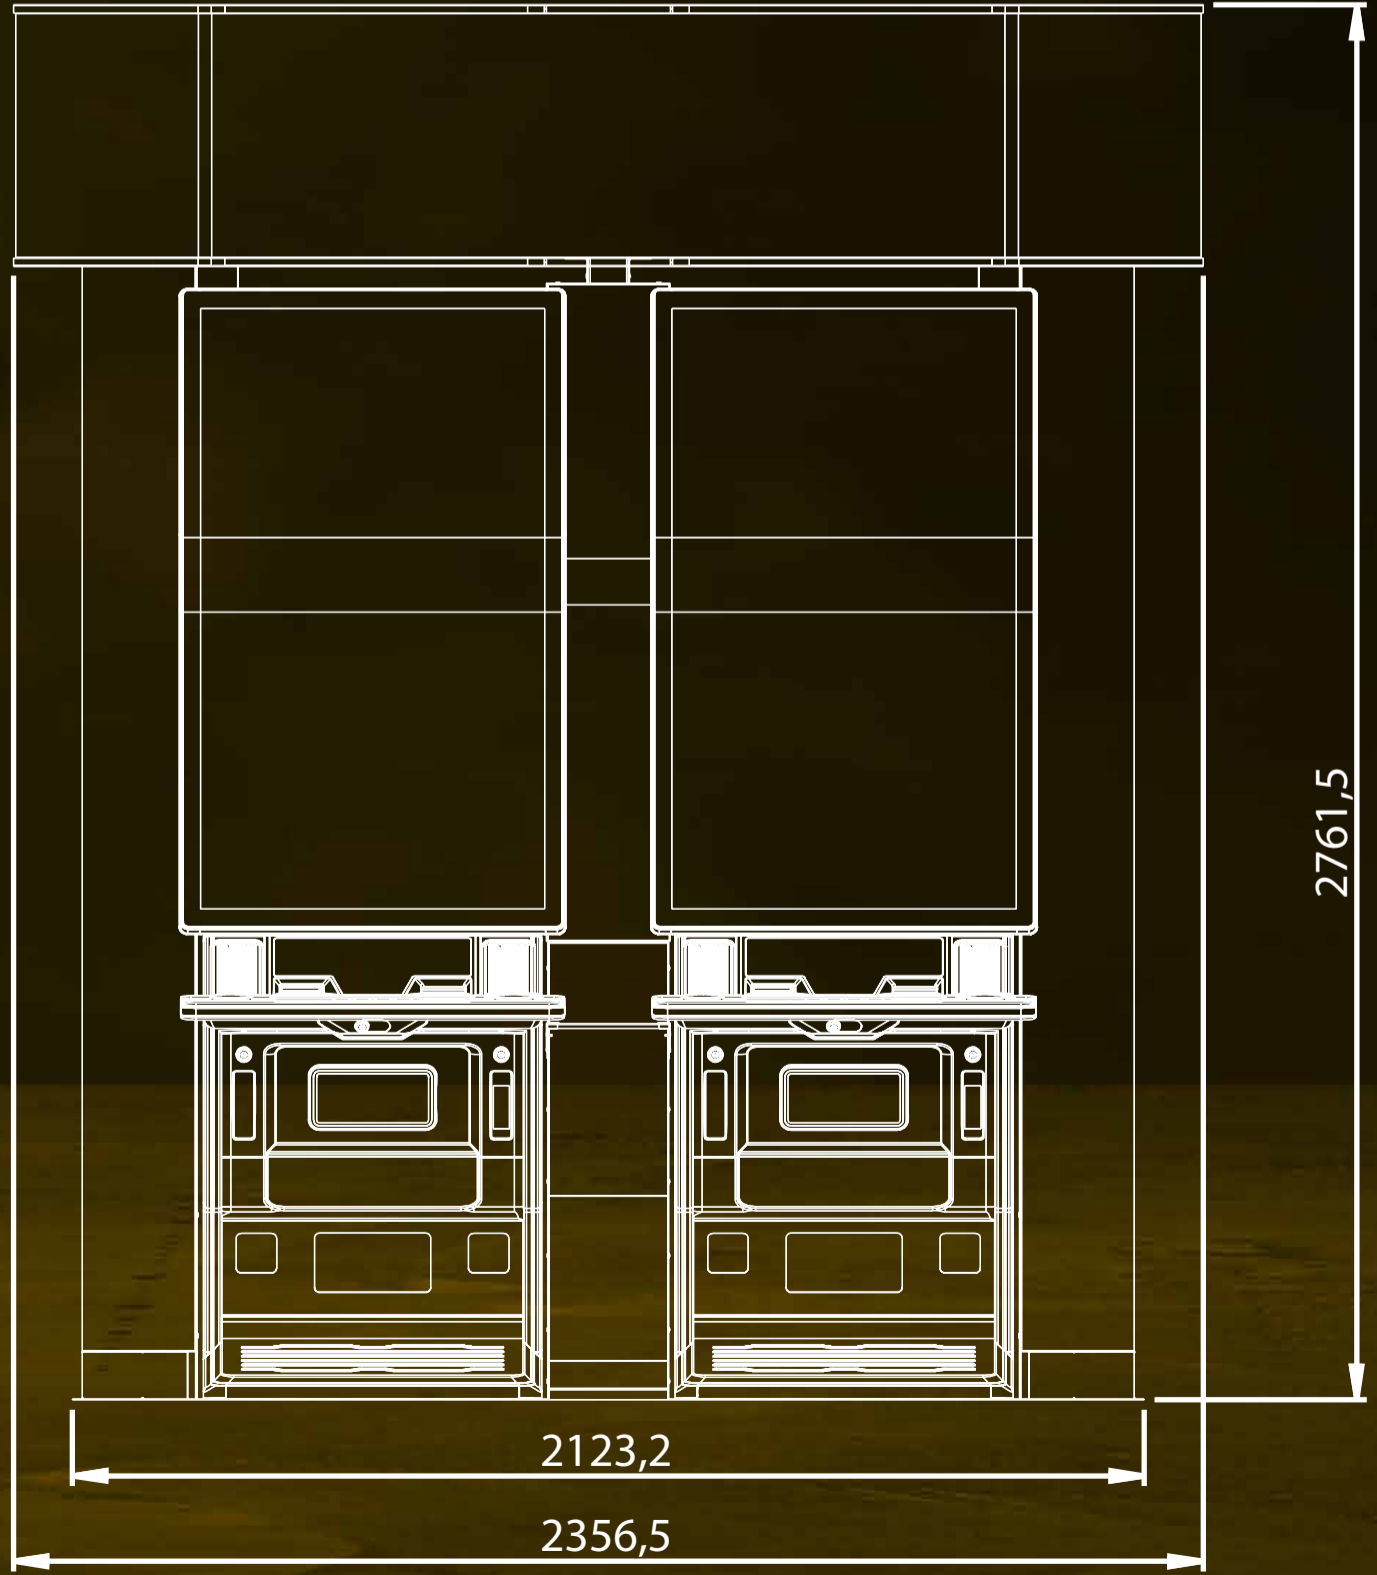

DOUBLE-SIDED 2X2S MACHINES 1 FLOOR

All dimensios are in mm