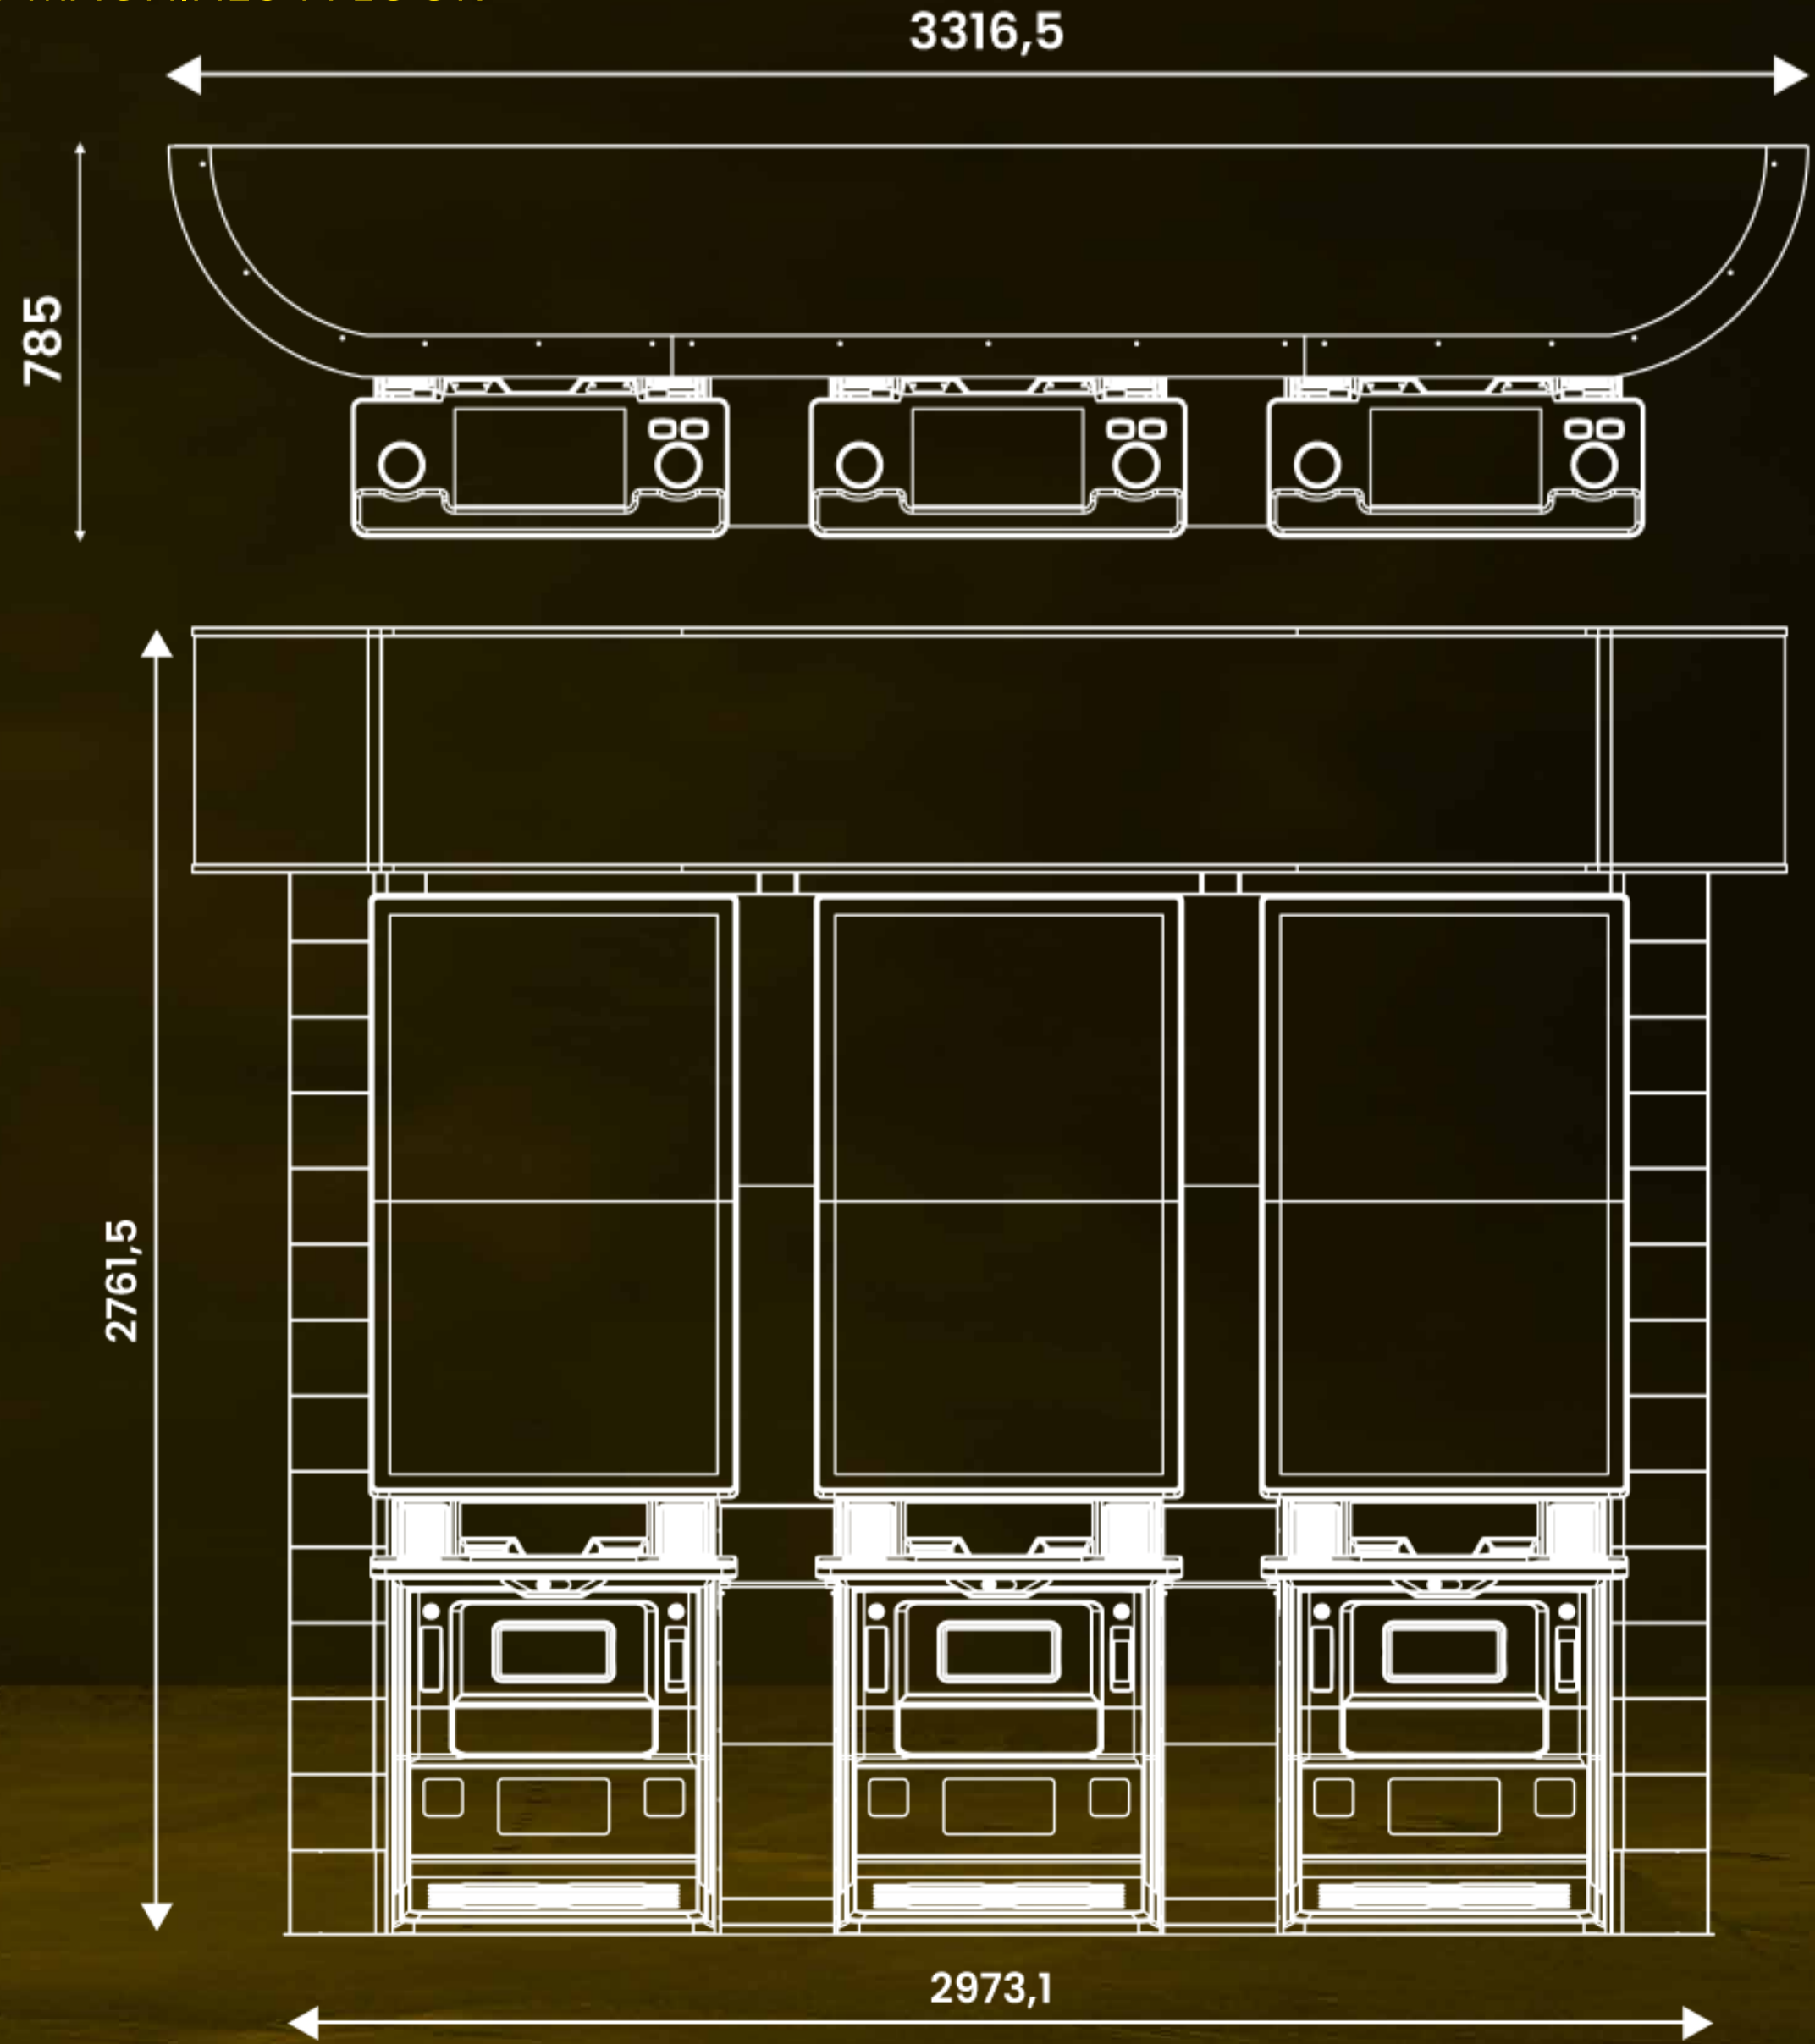

ONE-SIDED 3J MACHINES 1 FLOOR

All dimensios are in mm