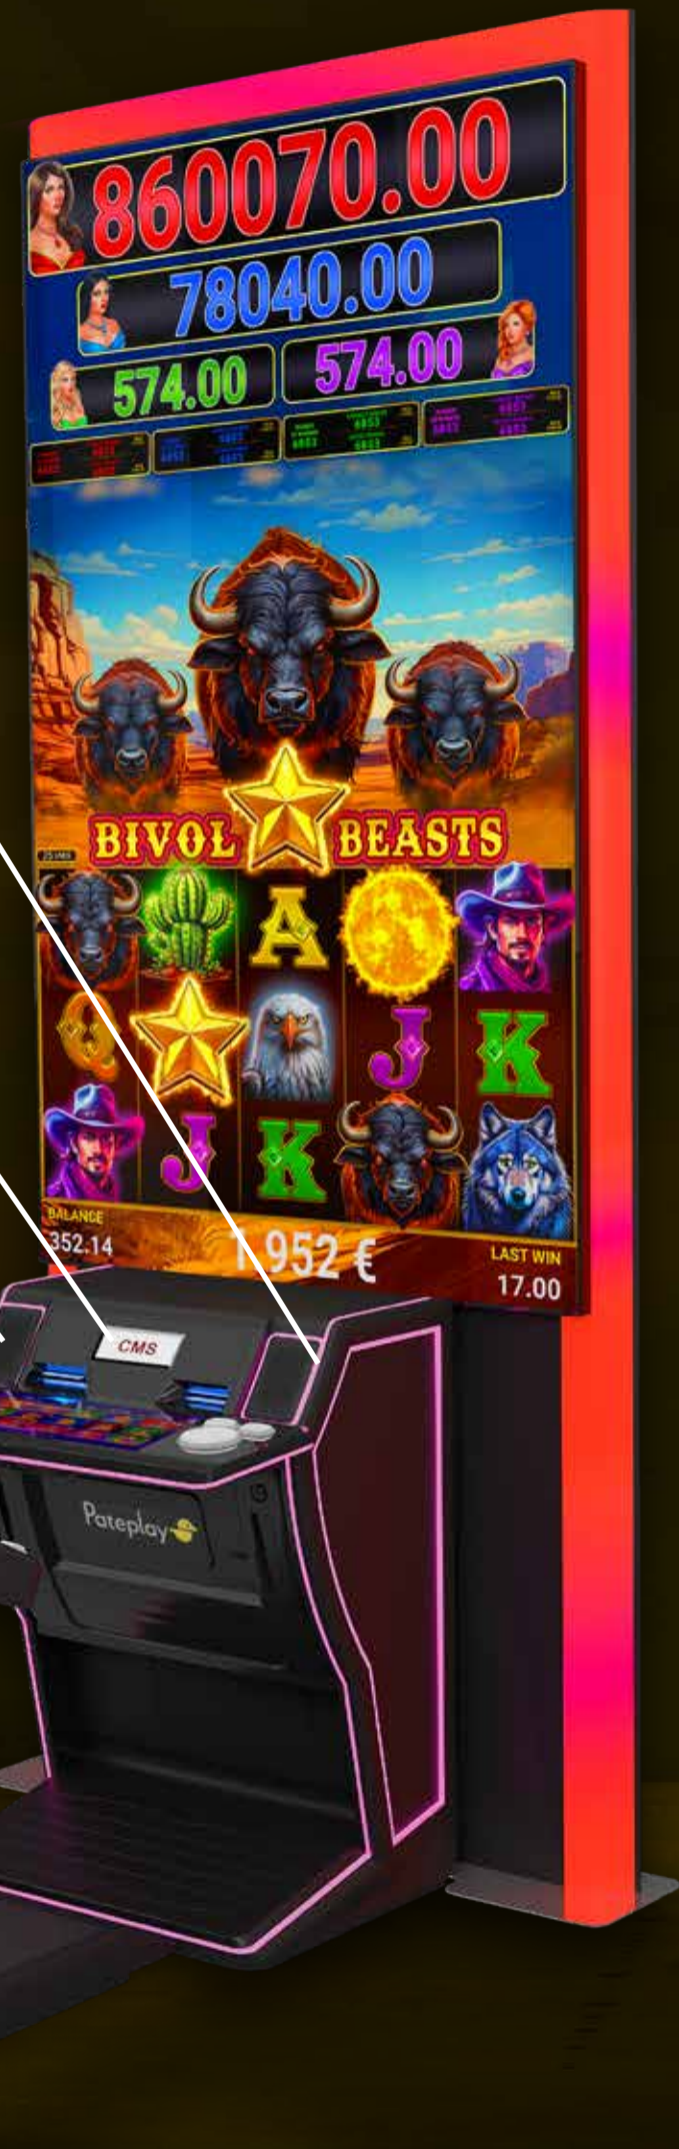

OPERATING TEMPERATURE

5°C to +35°C

OPERATING HUMIDITY

0% to 80%

CURRENT

6.0 - 2.5 A

SOUND SYSTEM

2.1 surround system (stereo with subwoofer)

LED LIGHTING

Customizable

BILL VALIDATOR

Optional:
CPI - MEI SC Advance

FREQUENCY

50 - 60 Hz

FUSE

2 x 10 A

CONSUMPTION

600 W

DIMENSIONS

Width: 1186 mm
Height: 2883 mm
Depth: 1928 mm
Weight: 315kg (With the chair)

DISPLAY

85" UHD

TICKET PRINTER

Optional

REQUIRED VOLTAGE

100V - 240V AC