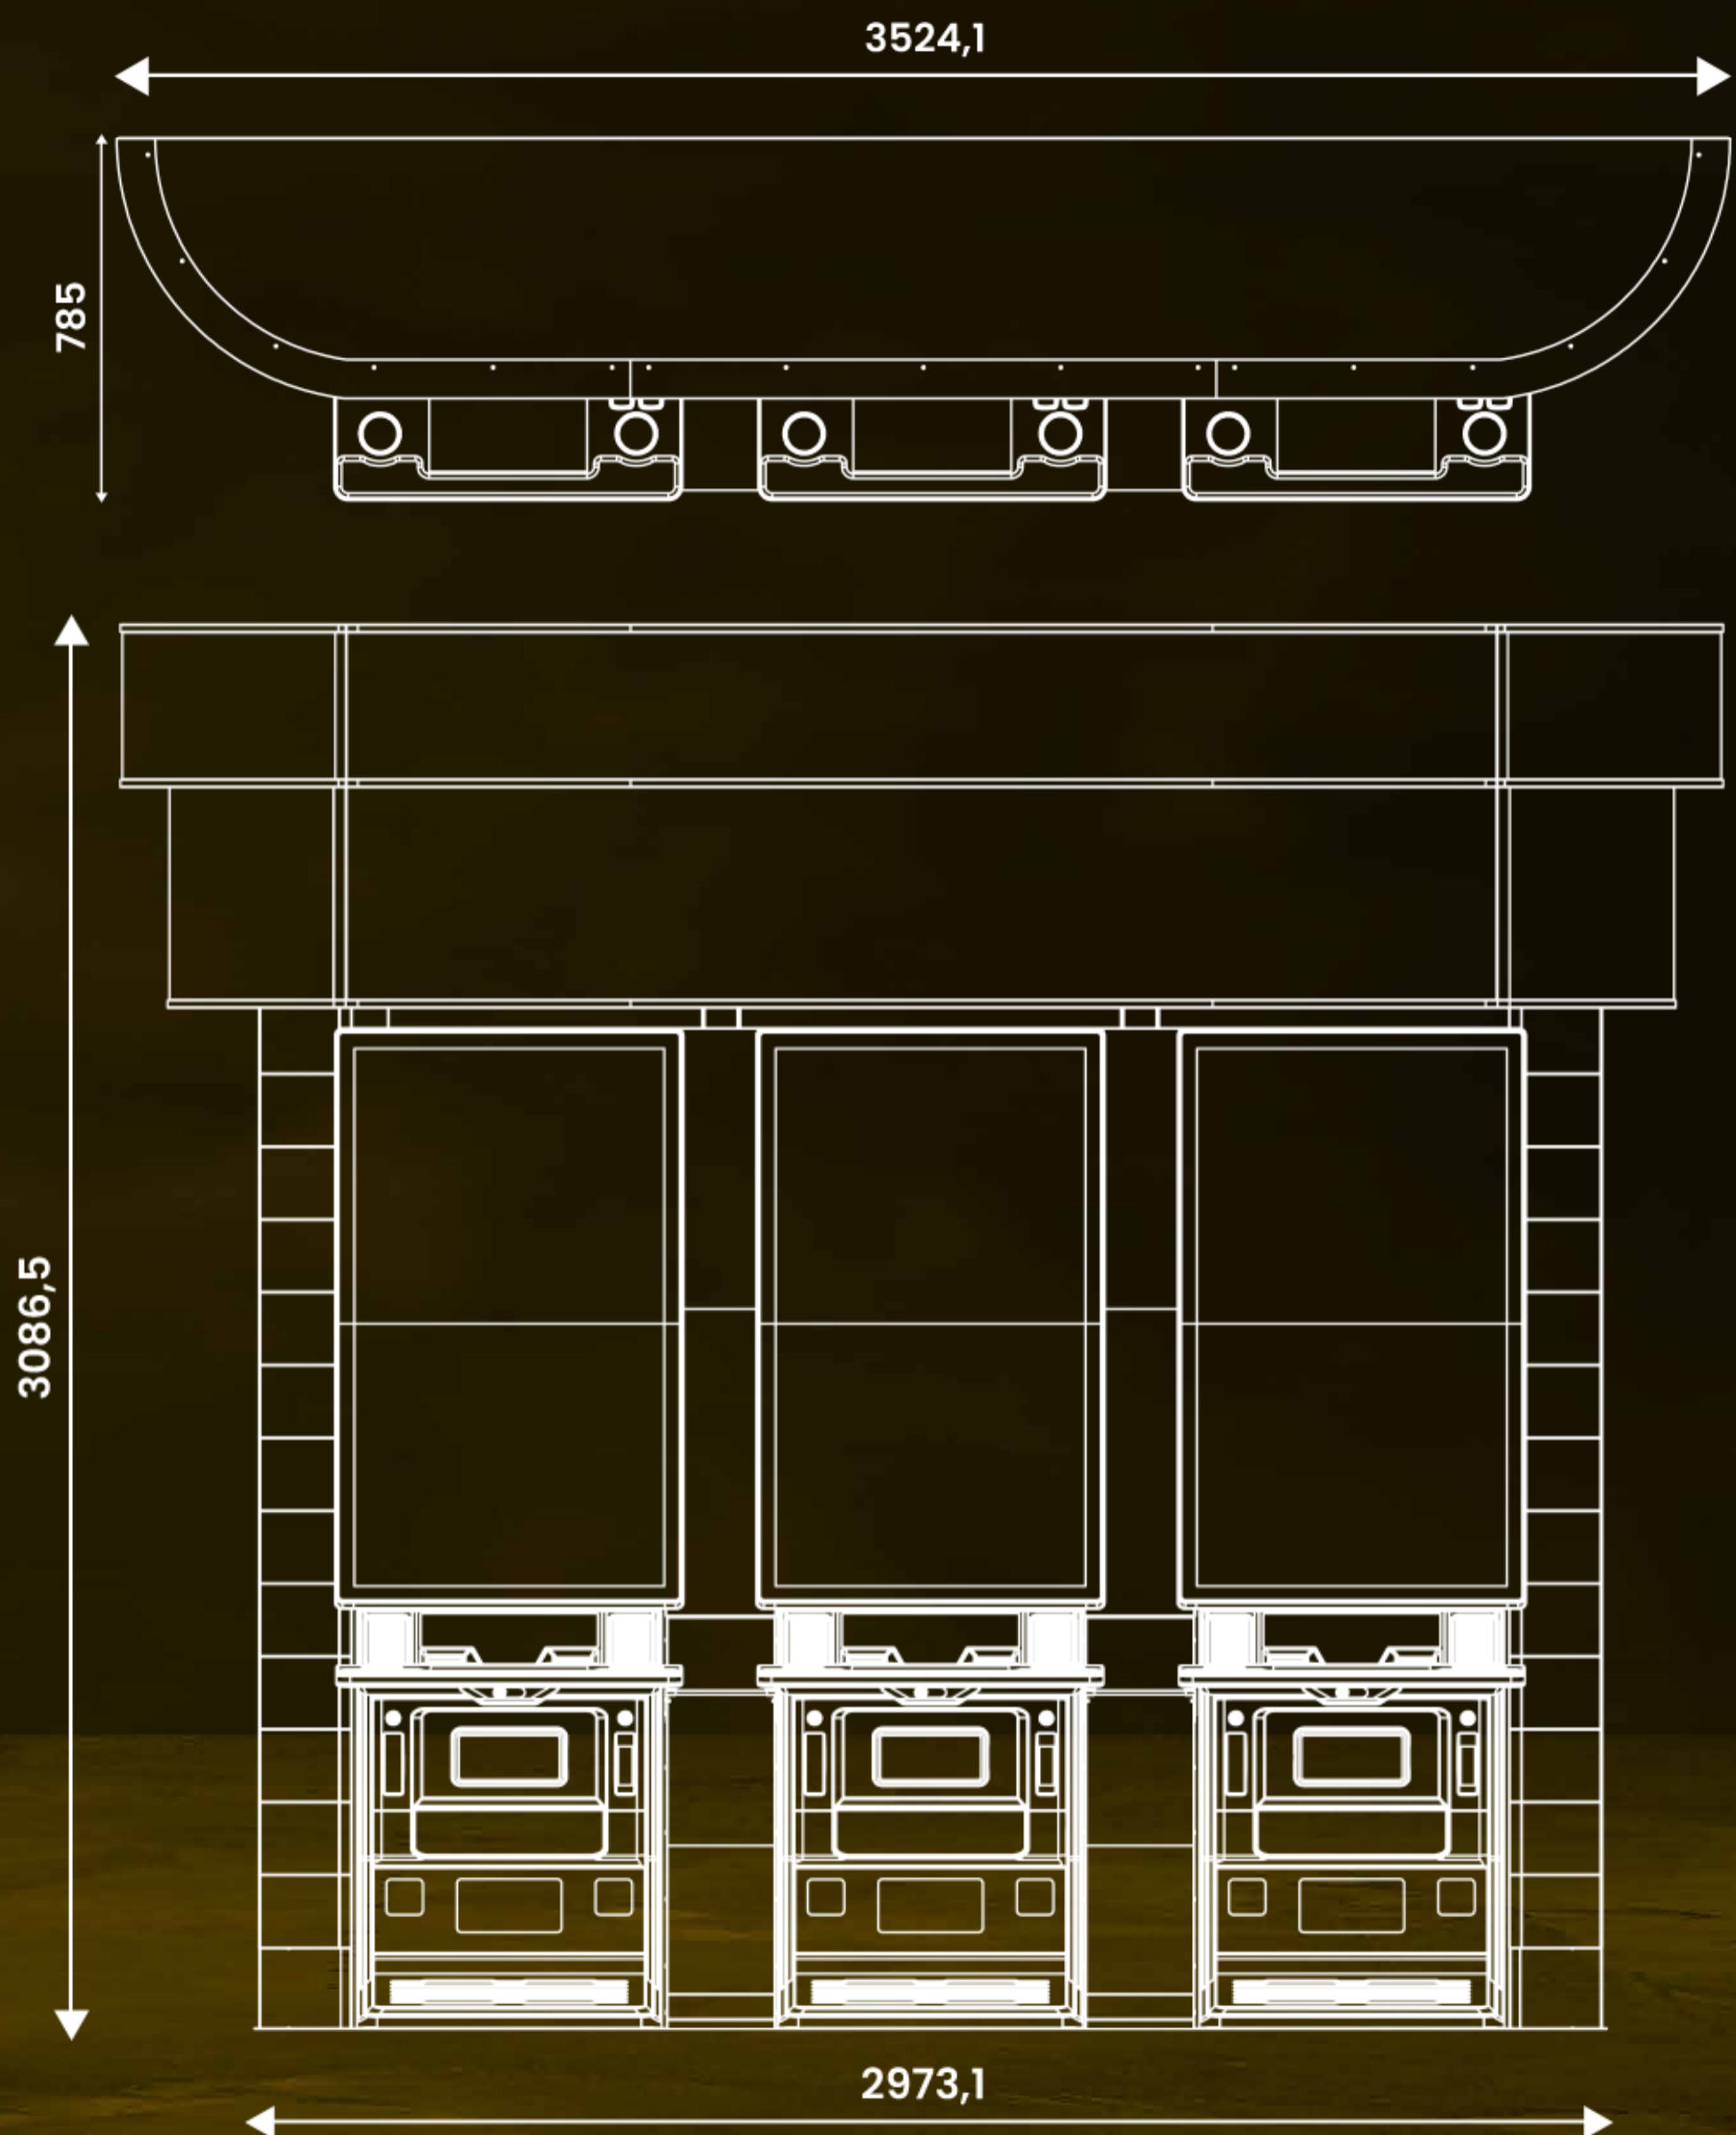

ONE-SIDED 3J MACHINES 2 FLOORS

All dimensios are in mm