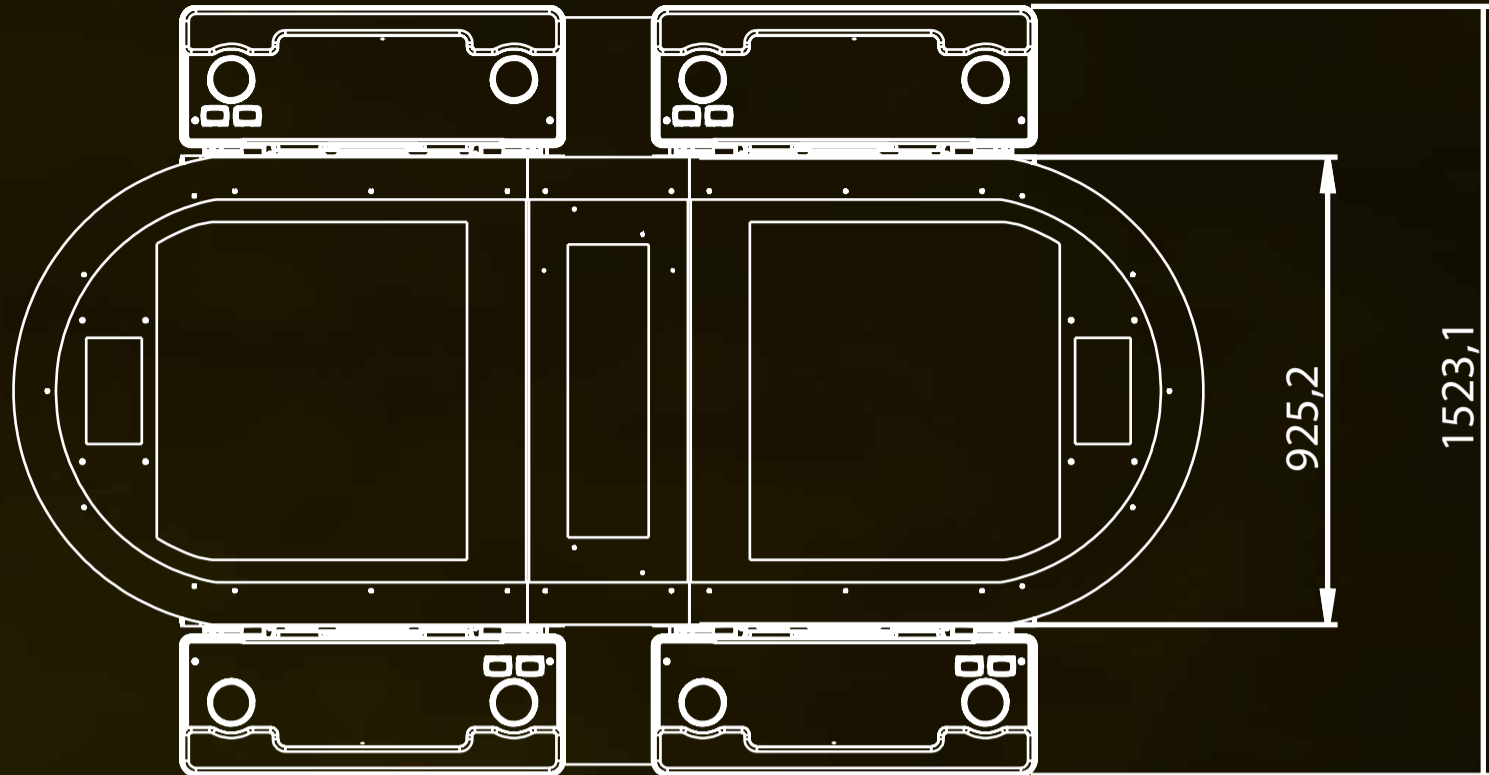

CMS

Patoplay

CMS

Patoplay

DOUBLE-SIDED 2X2S MACHINES 1 FLOOR

All dimensios are in mm

REGAL JACKPOT

GRAND
86 007 000 €