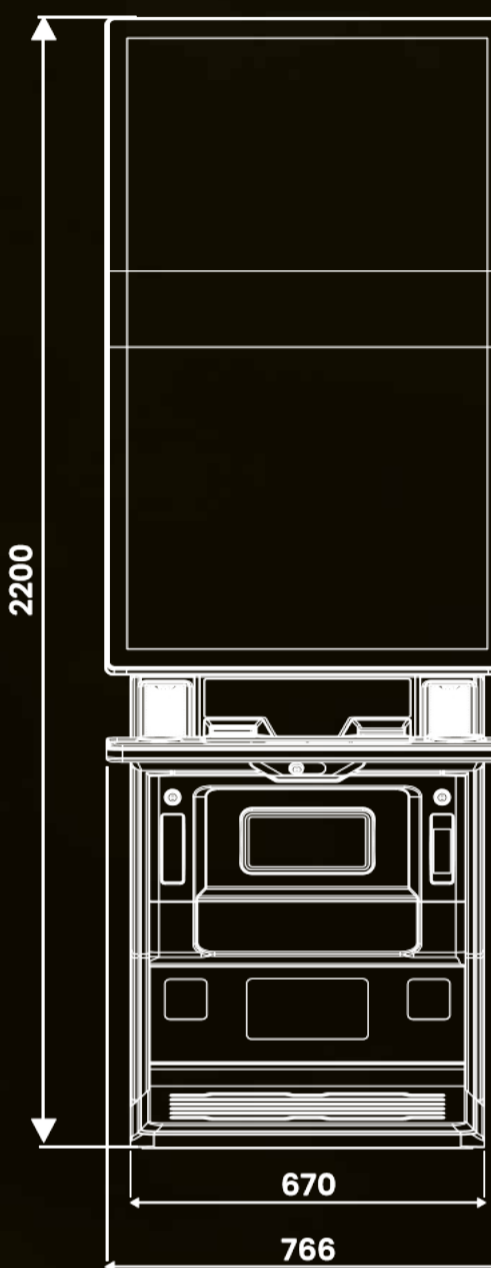

OPERATING TEMPERATURE

5°C to +35°C

OPERATING HUMIDITY

0% to 80%

CURRENT

3.2 - 1.6 A

SOUND SYSTEM

2.1 surround system (stereo with subwoofer)

LED LIGHTING

Customizable

BILL VALIDATOR

Optional:
CPI - MEI SC Advance

FREQUENCY

50 - 60 Hz

FUSE

2 x 10 A

CONSUMPTION

400 W

DIMENSIONS

Width: 766 mm
Height: 2200 mm
Depth: 721 mm
Weight: 138kg

DISPLAY

55" S curved UHD 4K
with PCAP touch

TICKET PRINTER

Optional

REQUIRED VOLTAGE

100V - 240V AC