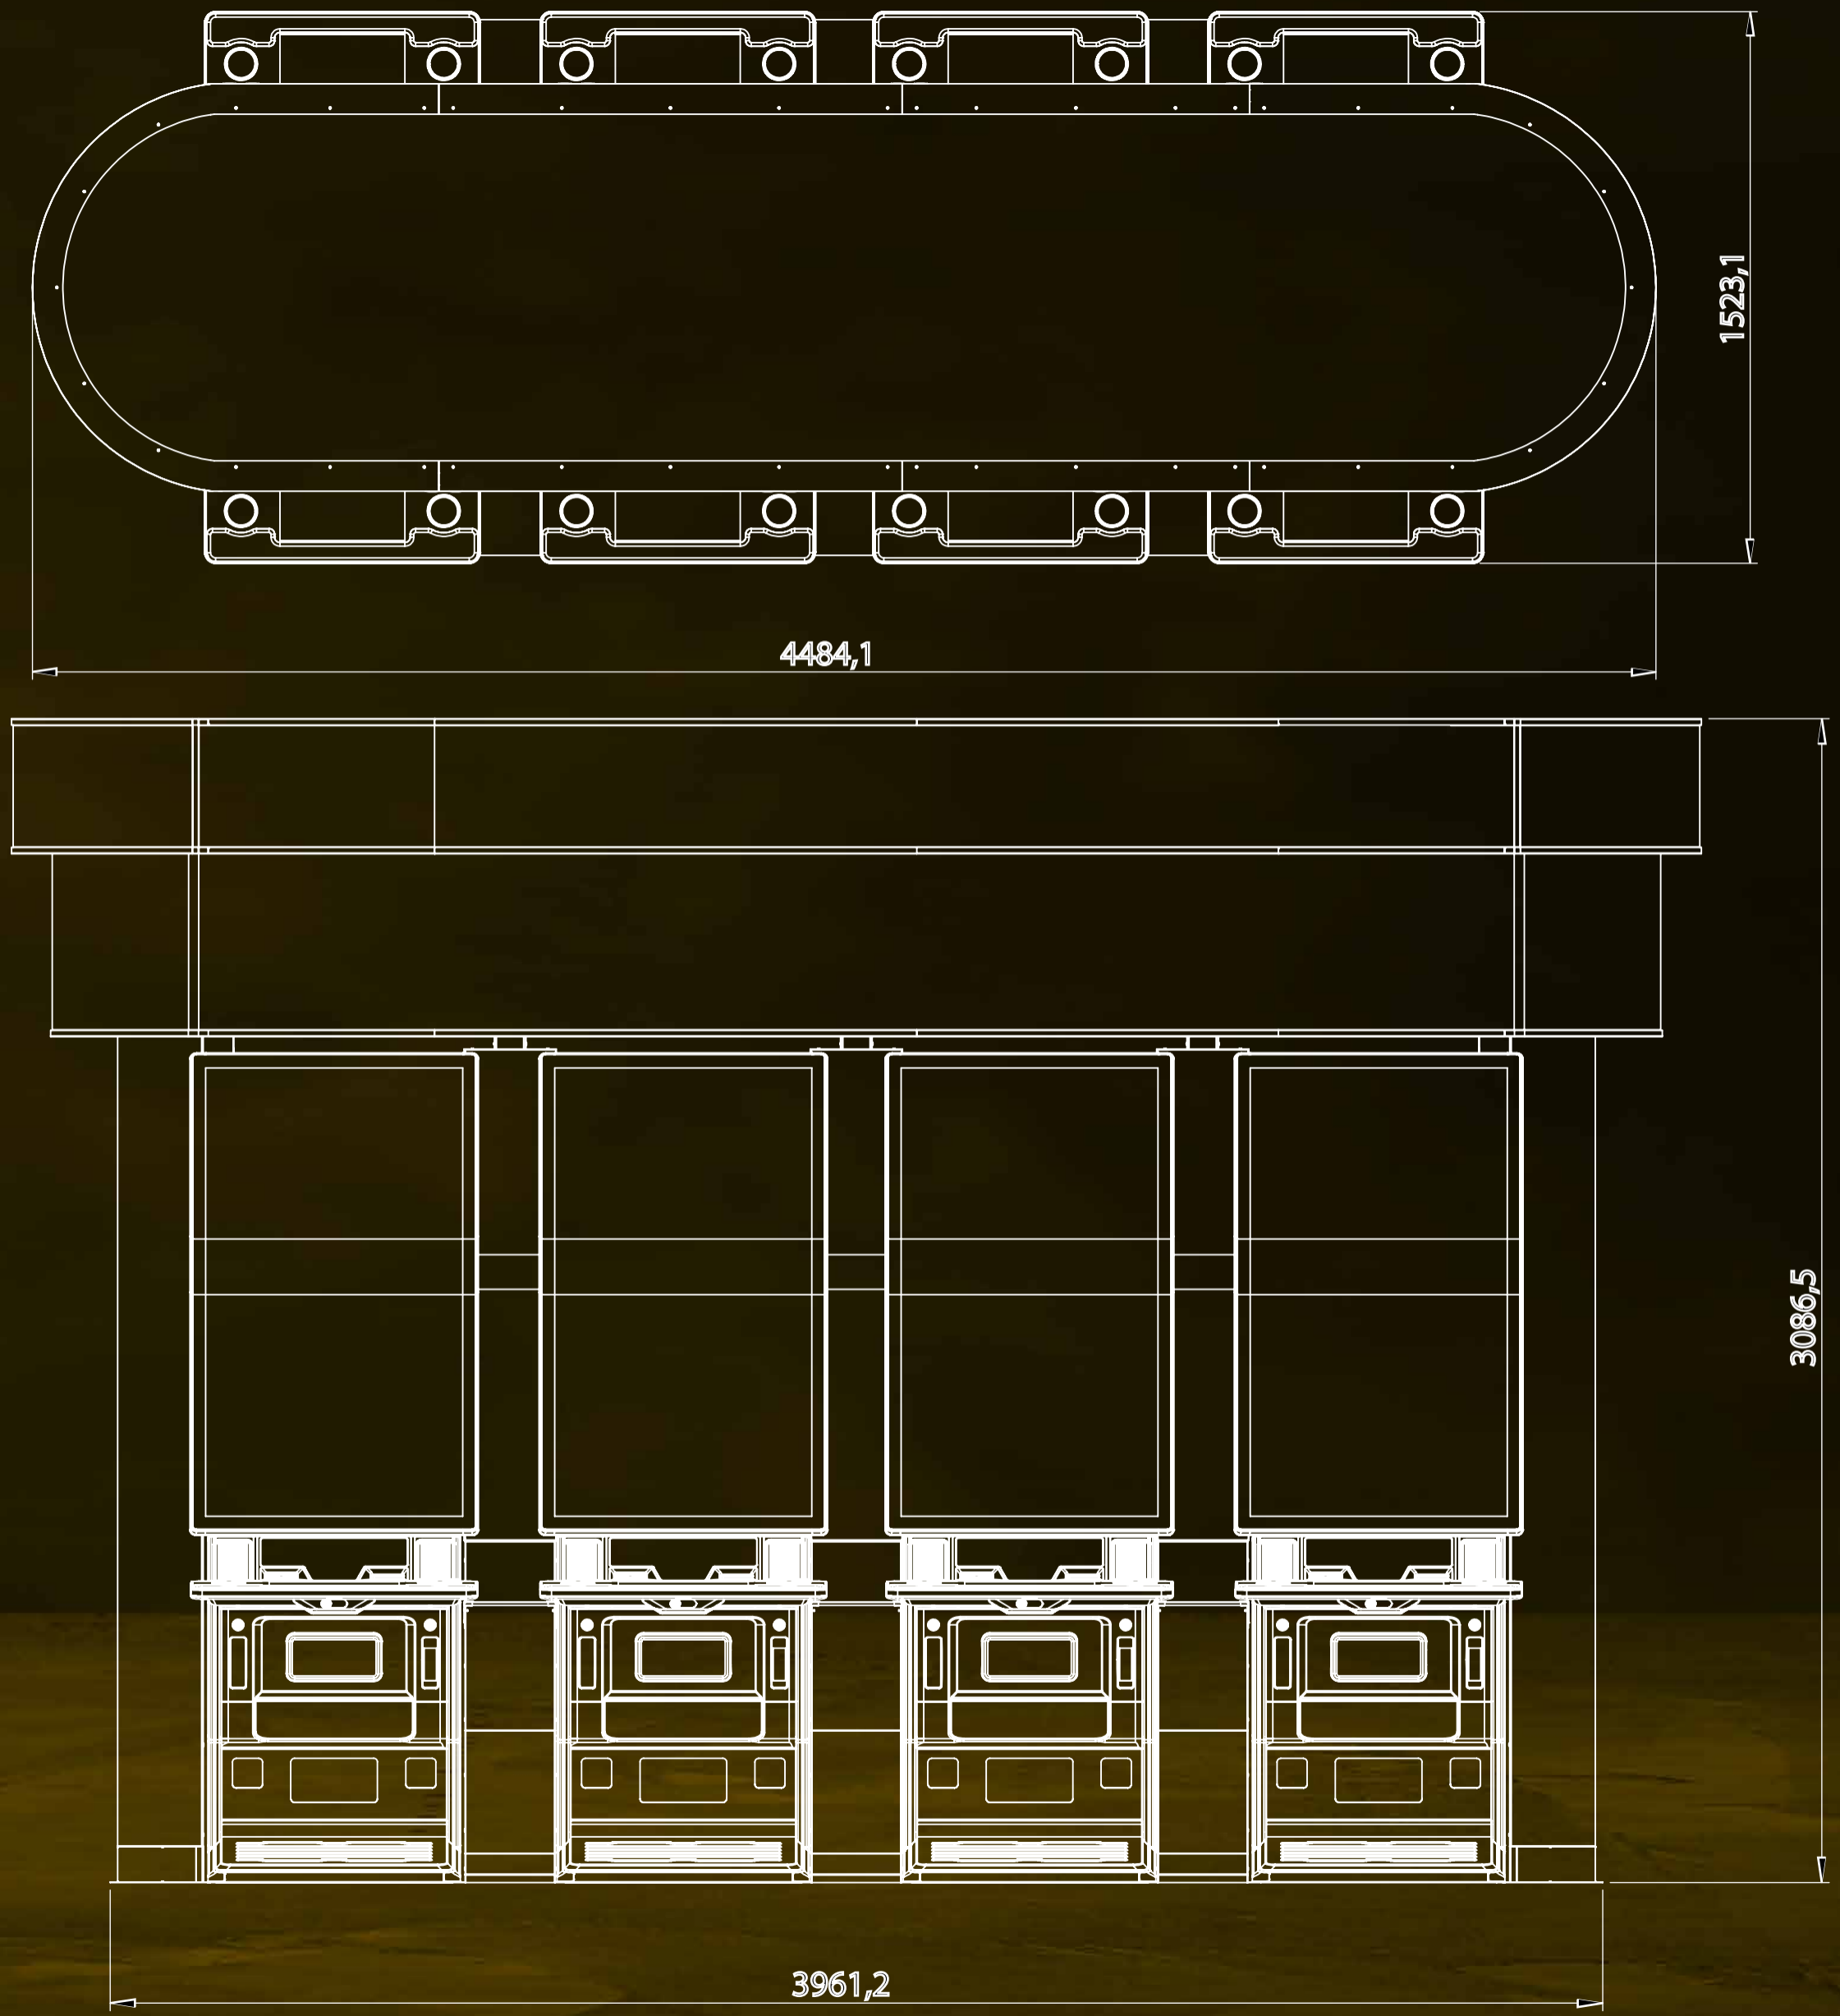

DOUBLE-SIDED 4X4S MACHINES 2 FLOORS

All dimensios are in mm