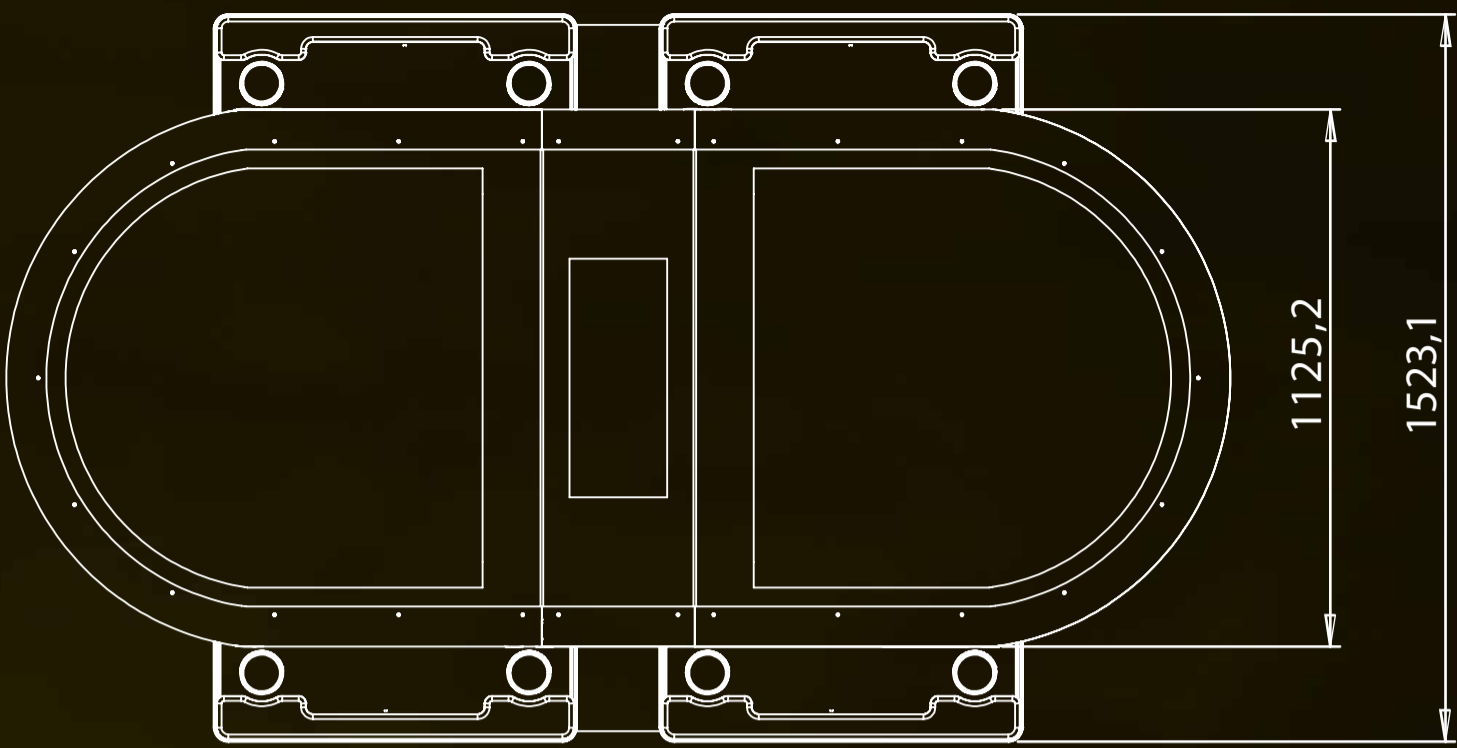

Pateplay

DOUBLE-SIDED 2X2S MACHINES 2 FLOOR

All dimensios are in mm

GRAND
86 007 000 €

860070.00
78040.00
2574.00 574.00

GUMMY RAIN

860070.00
78040.00
2574.00 574.00

GUMMY RAIN