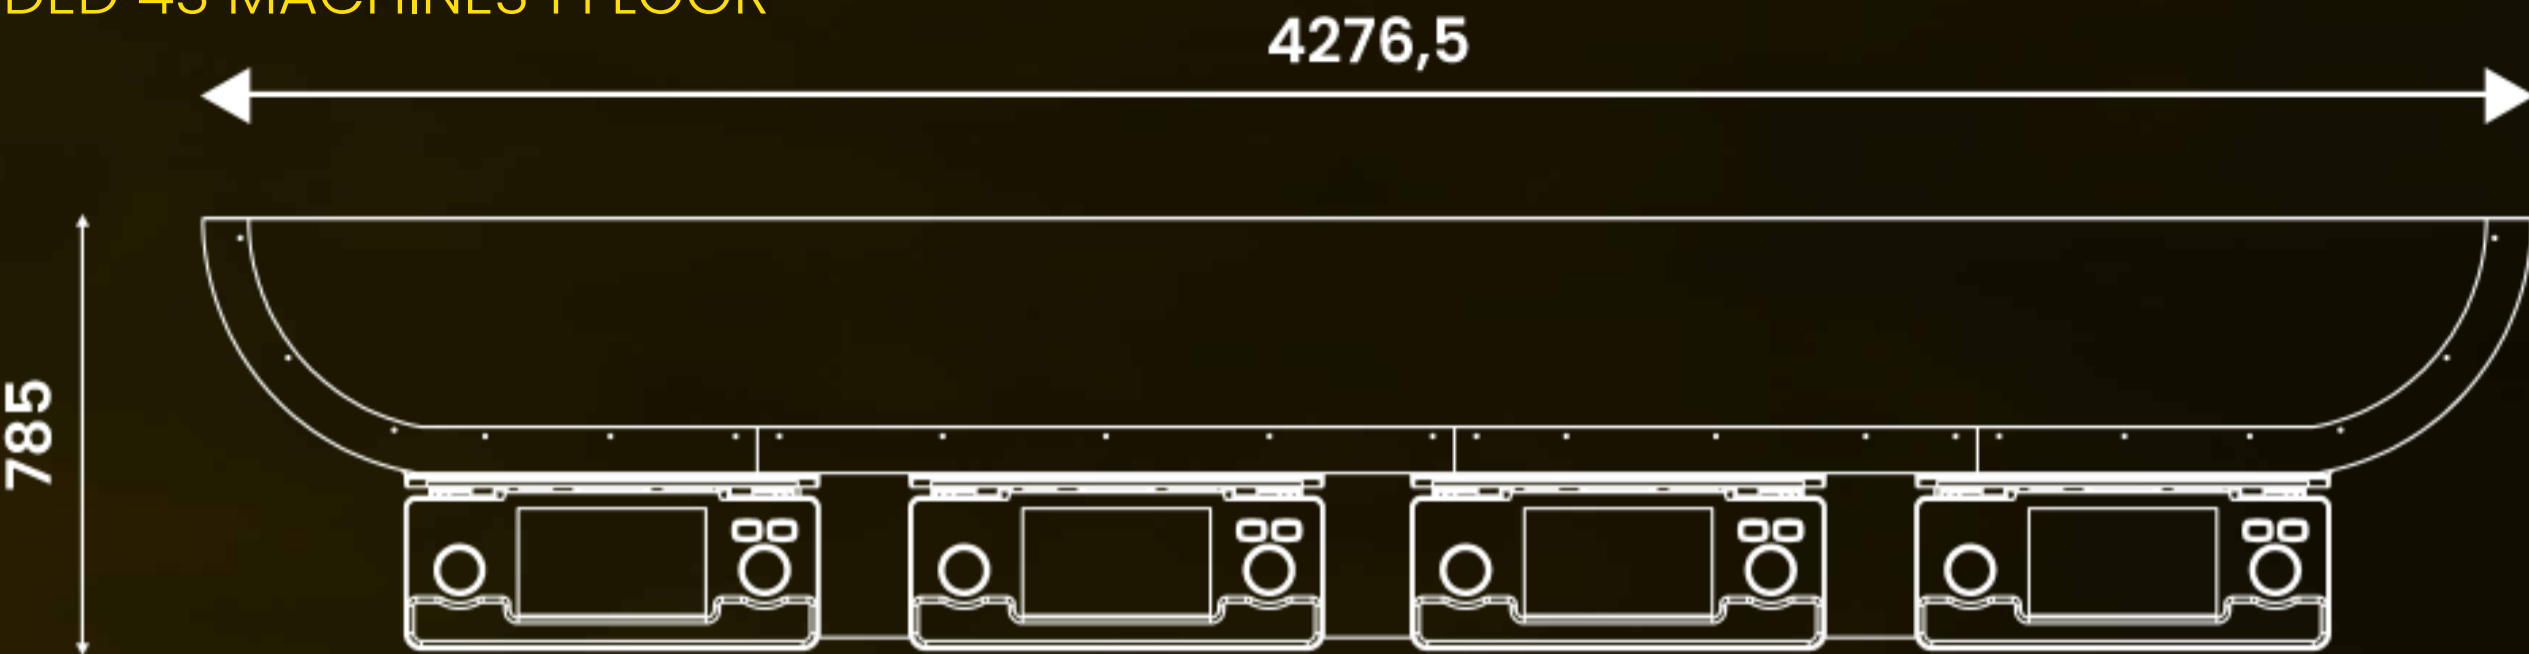

ONE-SIDED 4S MACHINES 1 FLOOR

All dimensios are in mm