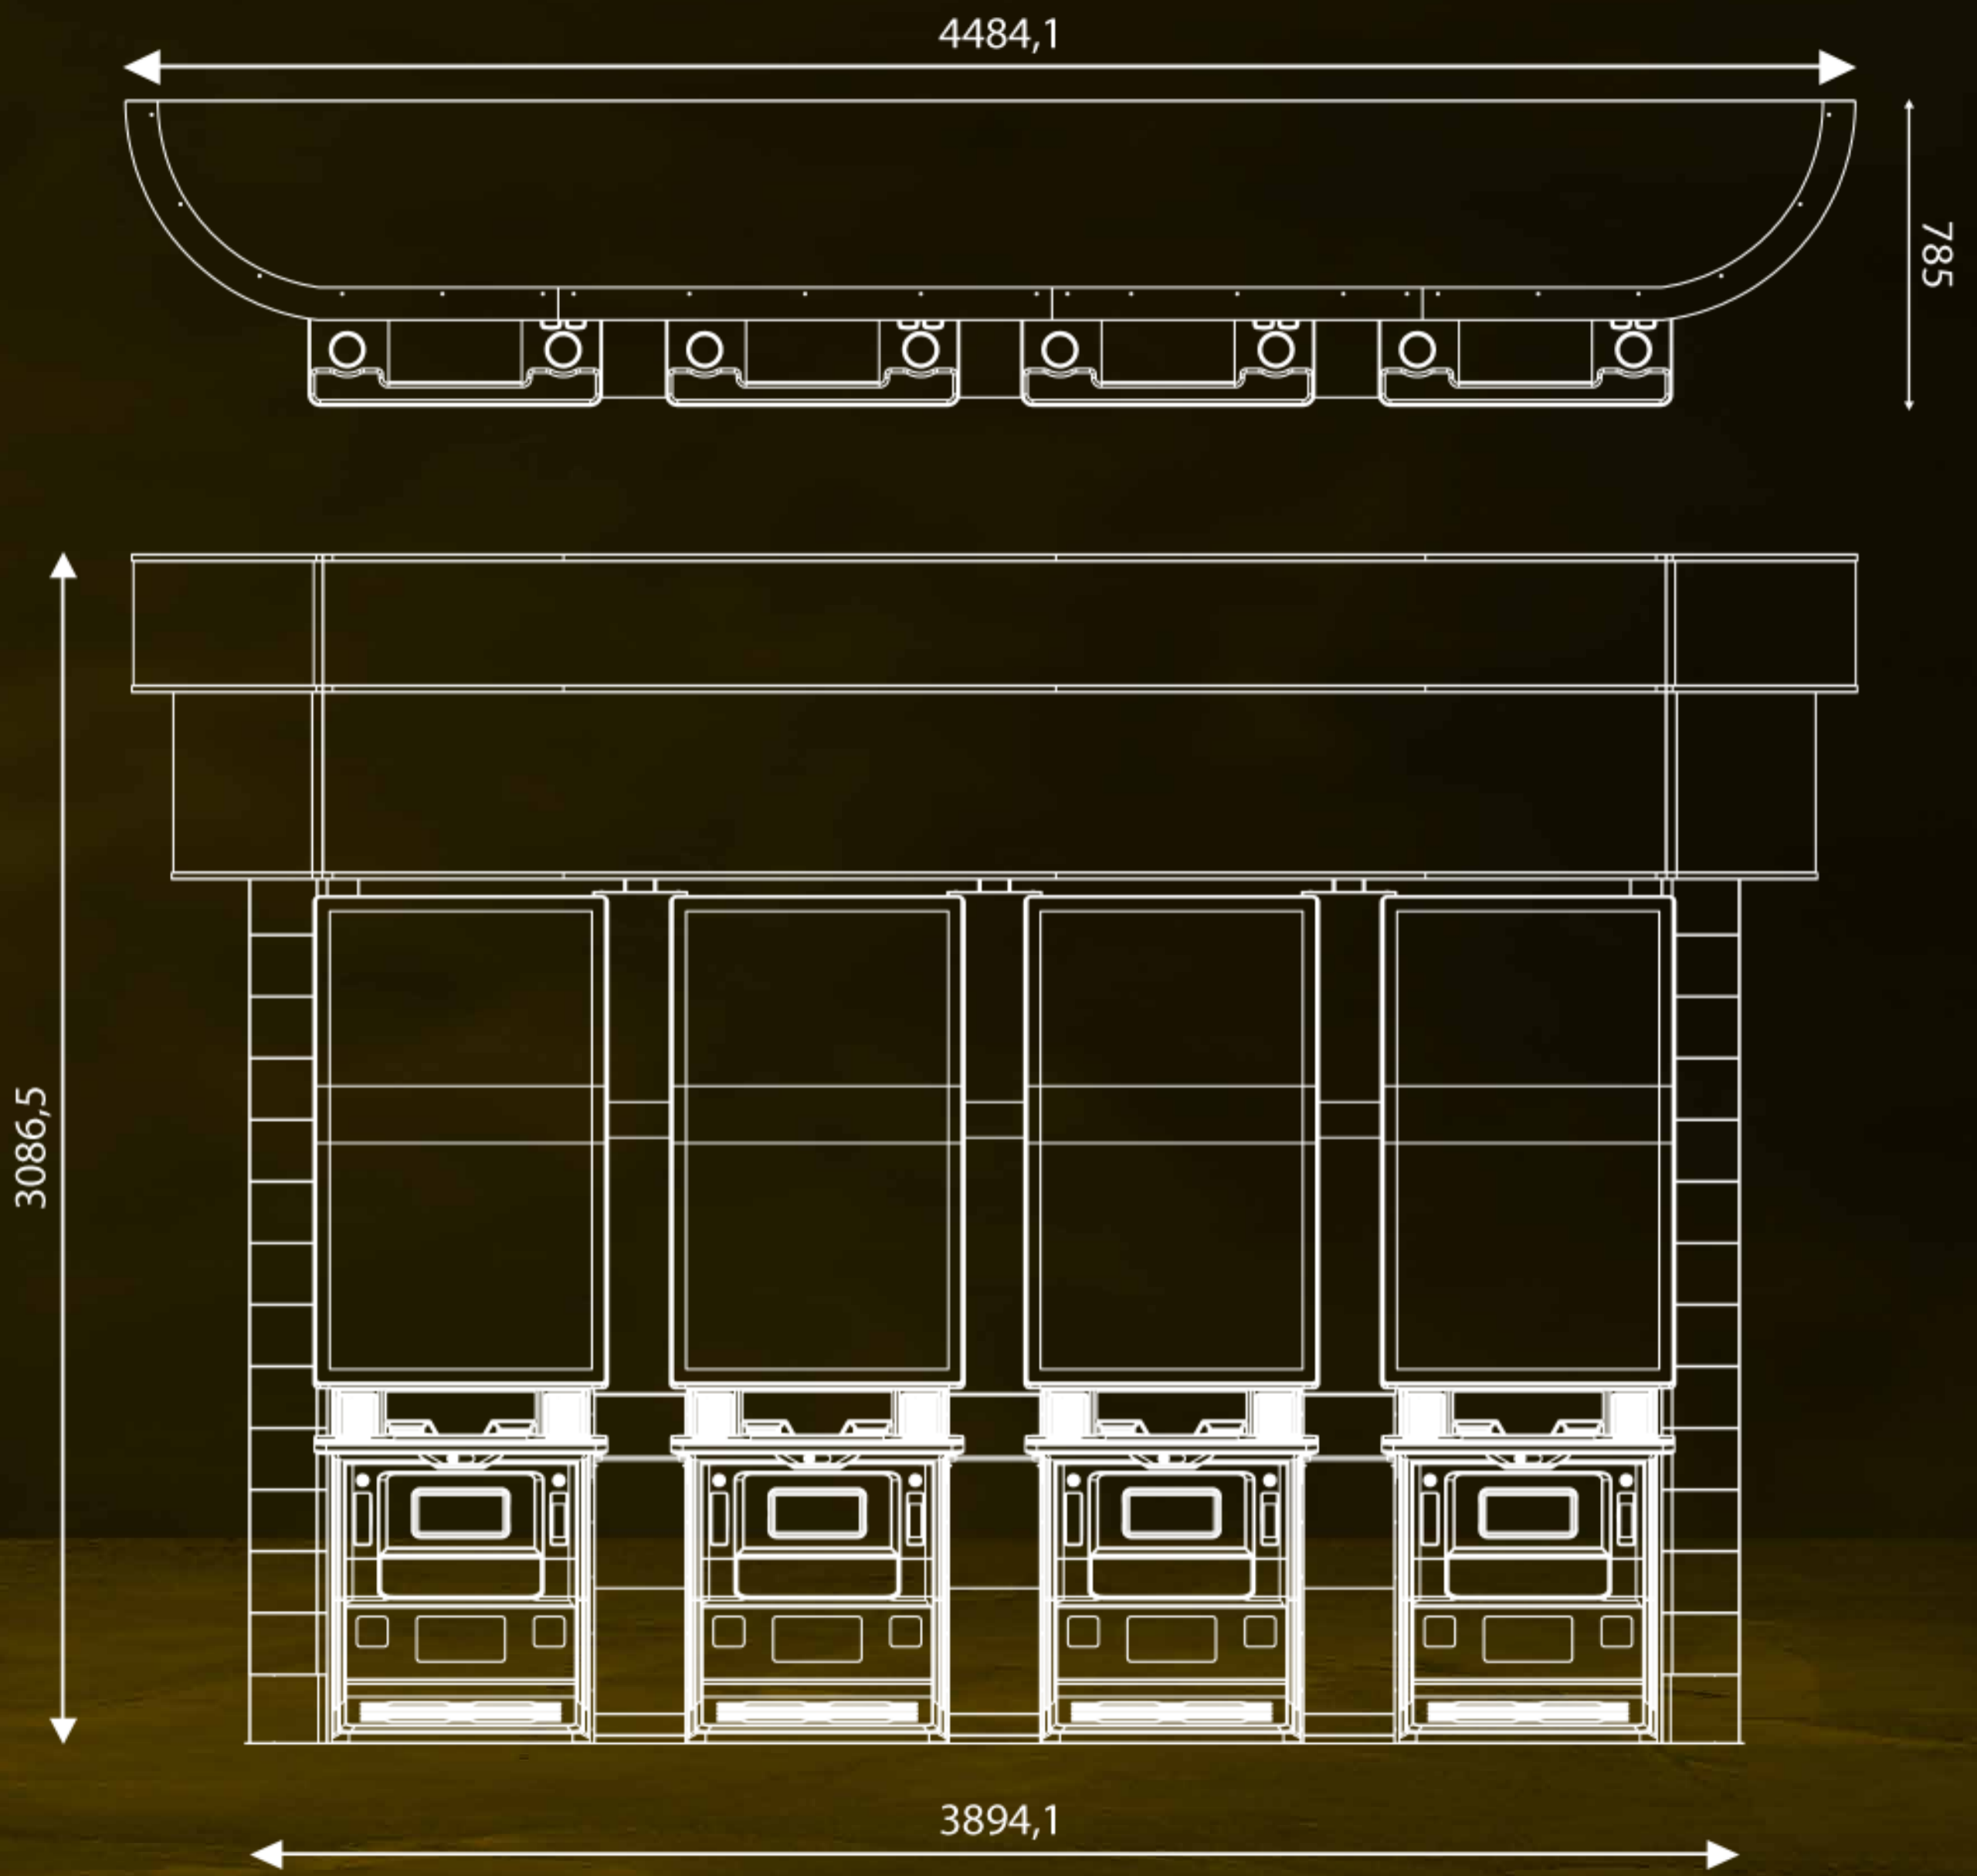

Pateplay

ONE-SIDED 4S MACHINES 2 FLOORS

All dimensios are in mm

860070.00
78040.00
2574.00 574.00

Bonbon Pop x1000

A 5x5 grid of colorful symbols used in the game. The symbols include various cakes, stars, and "SCATTER" icons. The background of the grid is a light pink color.