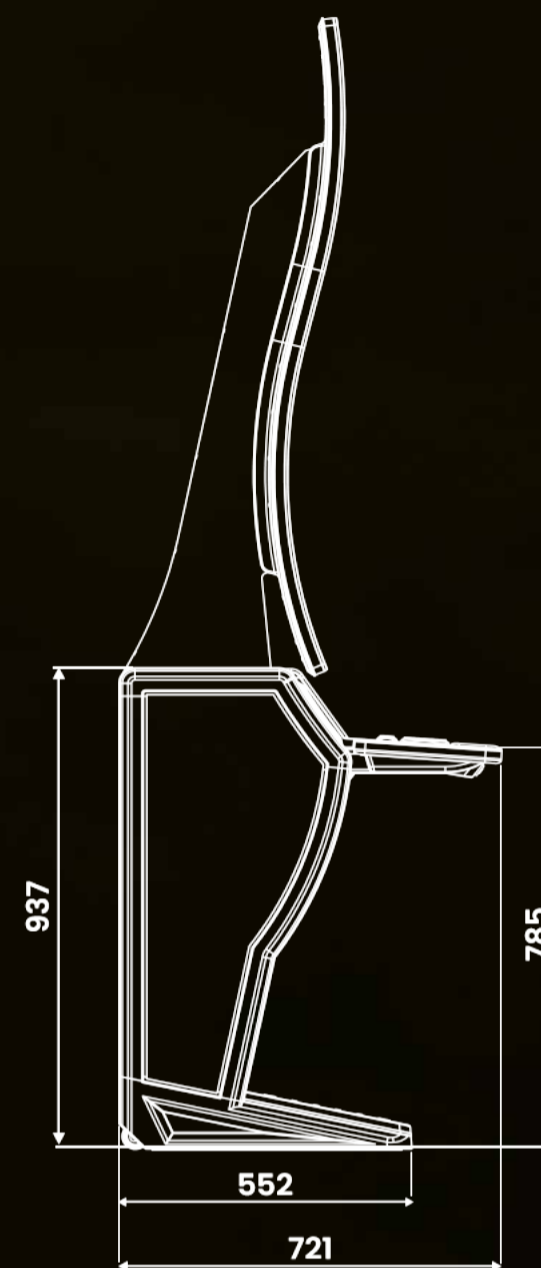

OPERATING TEMPERATURE

5°C to +35°C

OPERATING HUMIDITY

0% to 80%

CURRENT

3.2 - 1.6 A

SOUND SYSTEM

2.1 surround system (stereo with subwoofer)

LED LIGHTING

Customizable

BILL VALIDATOR

Optional:
CPI - MEI SC Advance

FREQUENCY

50 - 60 Hz

FUSE

2 x 10 A

CONSUMPTION

400 W

DIMENSIONS

Width: 766 mm
Height: 2200 mm
Depth: 721 mm
Weight: 138kg

DISPLAY

55" S curved UHD 4K
with PCAP touch

TICKET PRINTER

Optional

REQUIRED VOLTAGE

100V - 240V AC