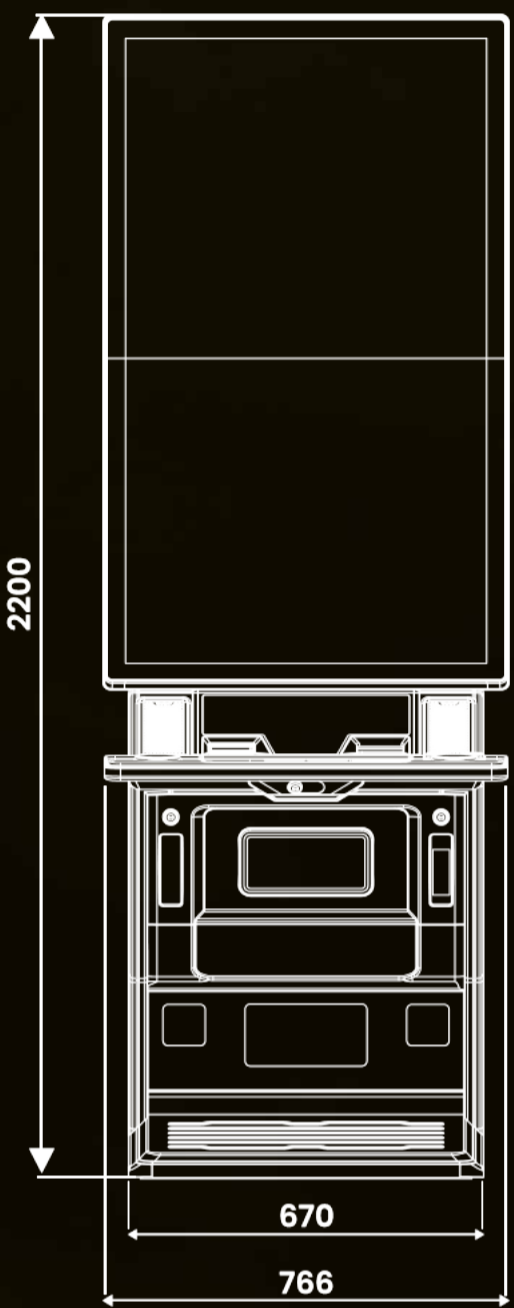

OPERATING TEMPERATURE
5°C to +35°C

OPERATING HUMIDITY
0% to 80%

CURRENT
3.2 - 1.6 A

SOUND SYSTEM
2.1 surround system (stereo with subwoofer)

LED LIGHTING
Customizable

BILL VALIDATOR
Optional:
CPI - MEI SC Advance

FREQUENCY
50 - 60 Hz

FUSE
2 x 10 A

CONSUMPTION
400 W

DIMENSIONS
Width: 766 mm
Height: 2200 mm
Depth: 721 mm
Weight: 138kg

DISPLAY
55" J curved UHD 4K
with PCAP touch

TICKET PRINTER
Optional

REQUIRED VOLTAGE
100V - 240V AC