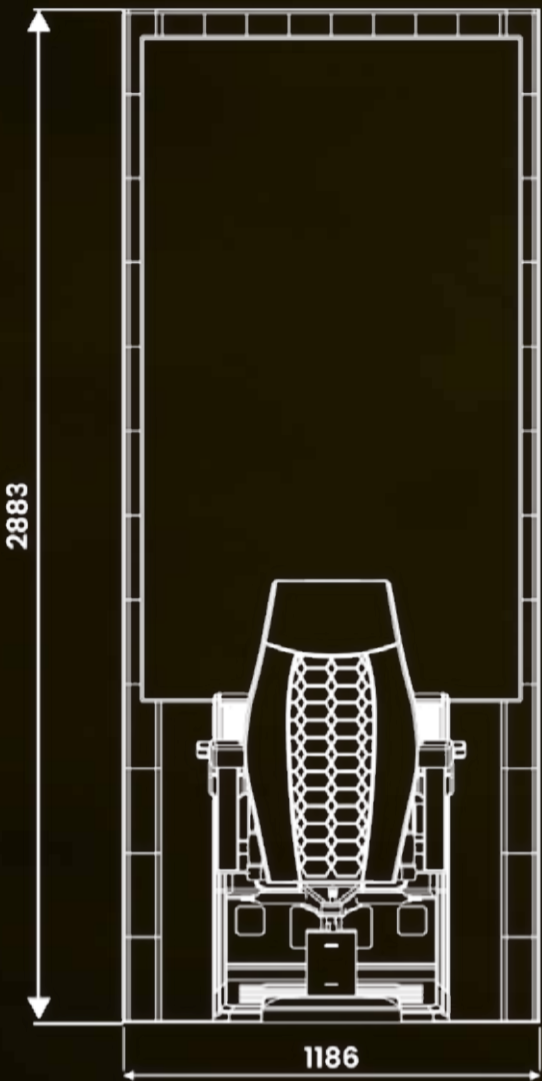

PHENOM VIP

Customizable LED Lightning

Casino Management System

2.1 surround system (stereo with subwoofer)

High Comfort VIP Chair

Button Deck