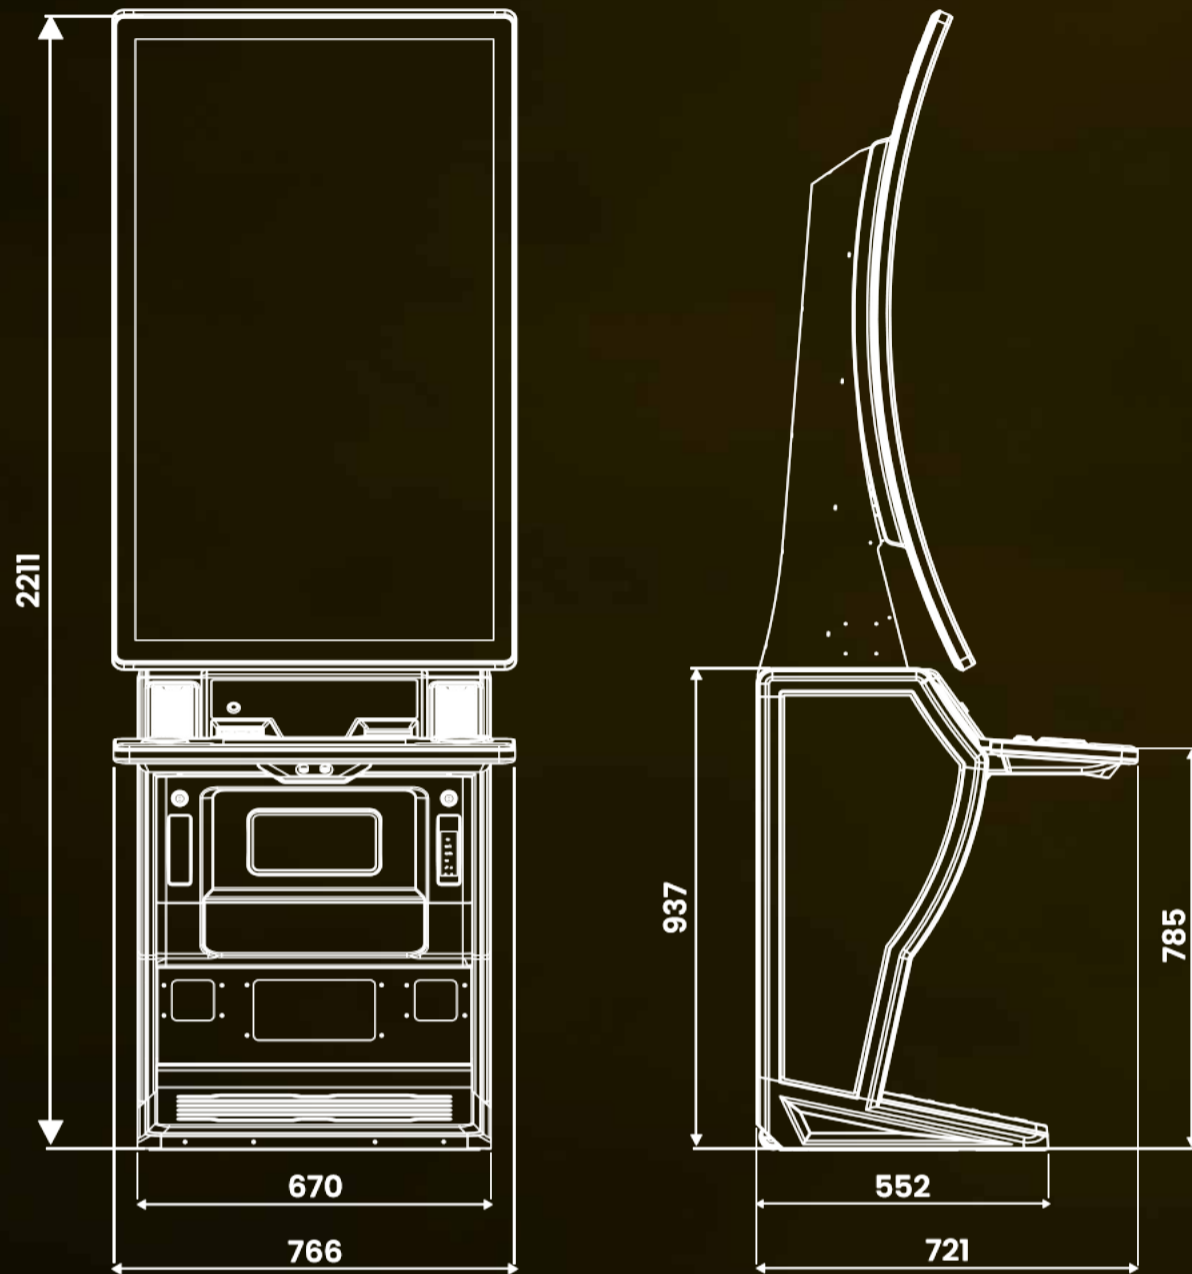

PHENOM C

Touchscreen

Casino Management System

2.1 surround system
(stereo with subwoofer)

Button Deck

Customizable
LED Lightning

OPERATING TEMPERATURE
5°C to +35°C

FREQUENCY
50 - 60 Hz

TICKET PRINTER
Optional

OPERATING HUMIDITY
0% to 80%

FUSE
2 x 10 A

REQUIRED VOLTAGE
100V - 240V AC

CURRENT
3.2 - 1.6 A

CONSUMPTION
400 W

SOUND SYSTEM
2.1 surround system (stereo with subwoofer)

DIMENSIONS
Width: 766 mm
Height: 2211 mm
Depth: 721 mm
Weight: 138kg

LED LIGHTING
Customizable

BILL VALIDATOR
Optional:
CPI - MEI SC Advance

DISPLAY
55" C curved UHD 4K
with PCAP touch