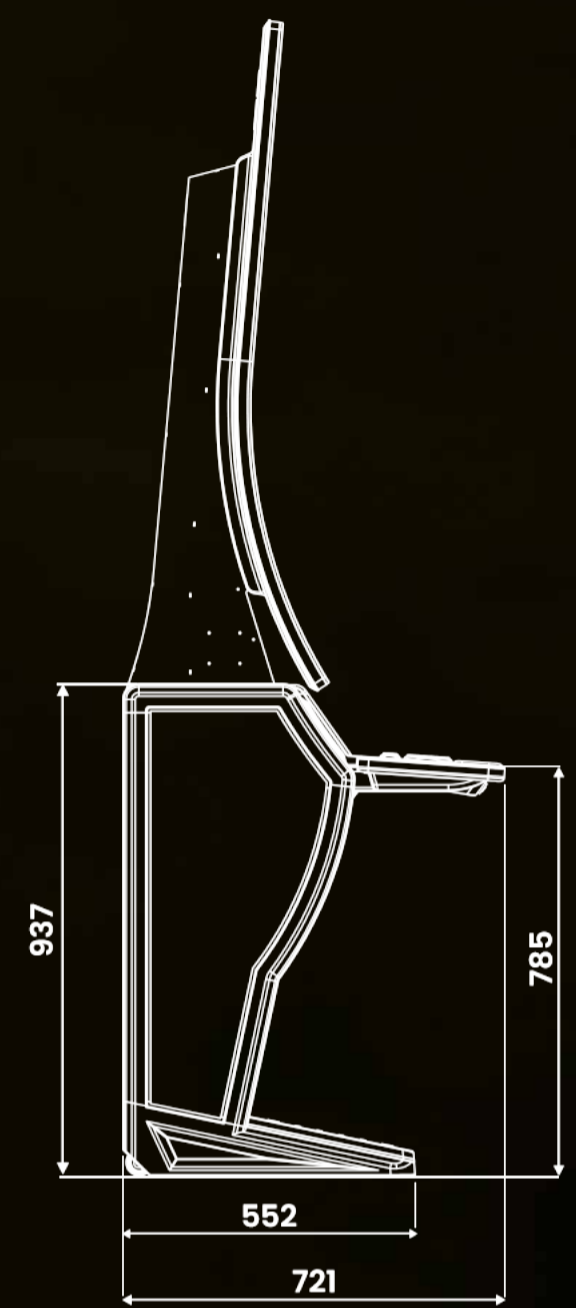

OPERATING TEMPERATURE
5°C to +35°C

OPERATING HUMIDITY
0% to 80%

CURRENT
3.2 - 1.6 A

SOUND SYSTEM
2.1 surround system (stereo with subwoofer)

LED LIGHTING
Customizable

BILL VALIDATOR
Optional:
CPI - MEI SC Advance

FREQUENCY
50 - 60 Hz

FUSE
2 x 10 A

CONSUMPTION
400 W

DIMENSIONS
Width: 766 mm
Height: 2200 mm
Depth: 721 mm
Weight: 138kg

DISPLAY
55" J curved UHD 4K
with PCAP touch

TICKET PRINTER
Optional

REQUIRED VOLTAGE
100V - 240V AC