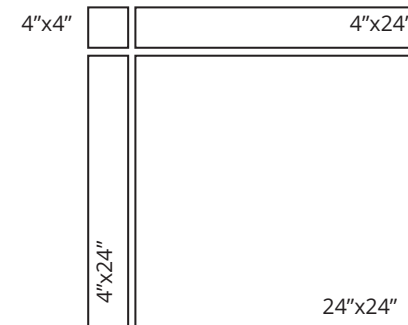

DIAMOND DECO
10.5"x17"

Modular Designs

4"x4", 4"x24" and 24"x24" modular sizes, designed to work seamlessly together, allow for effortless pattern building across the full Aura Terrazzo color palette. These formats can be mixed and matched to create distinctive floor or wall installations—using a single color for subtle dimension or combining contrasting tones to emphasize geometry, define zones, and introduce movement within a space. The result is a flexible design system: simple components that expand creative possibilities while maintaining a cohesive aesthetic.

4"x4"

Eggshell

Sizes

PRE-FAB
32"x96" 1106745 Matte
32"x96" 1106869 Sharknose
25.5"x96" 1106860 L-Shaped Top

24"x48"
 1106759 Matte
 1106769 Grip

24"x24"
 1106799 Matte

48"x48"
 1106773 Matte

12"x24"
 1106749
 Matte