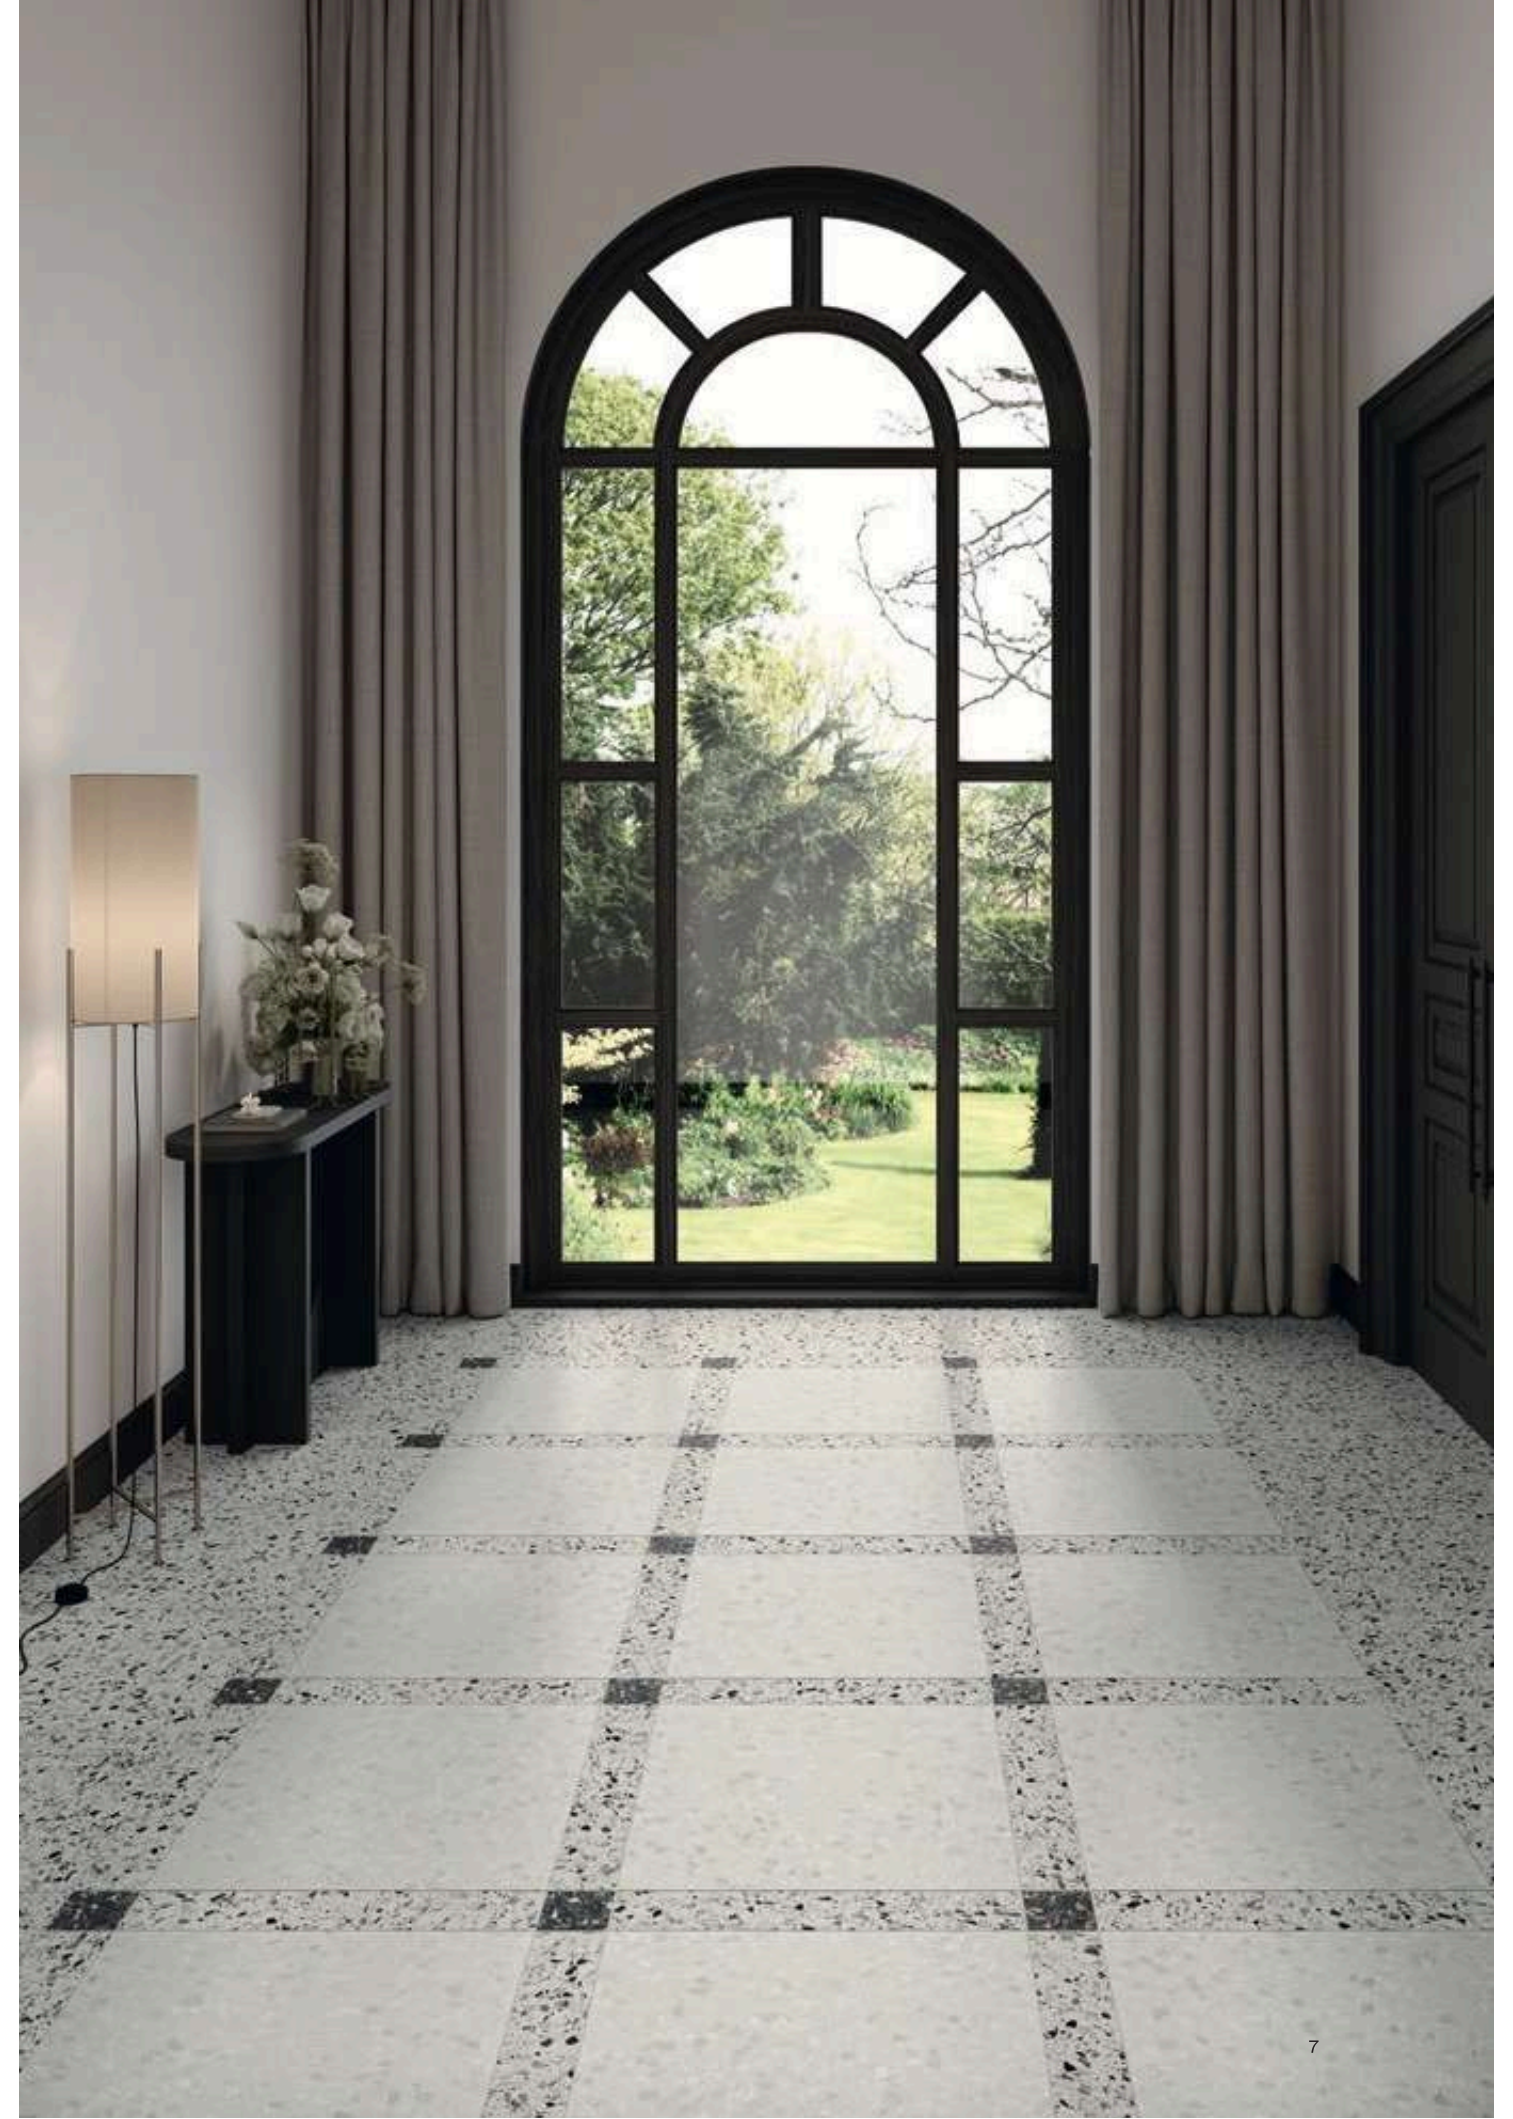

Modular Designs

4"x4", 4"x24" and 24"x24" modular sizes, designed to work seamlessly together, allow for effortless pattern building across the full Aura Terrazzo color palette. These formats can be mixed and matched to create distinctive floor or wall installations—using a single color for subtle dimension or combining contrasting tones to emphasize geometry, define zones, and introduce movement within a space. The result is a flexible design system: simple components that expand creative possibilities while maintaining a cohesive aesthetic.