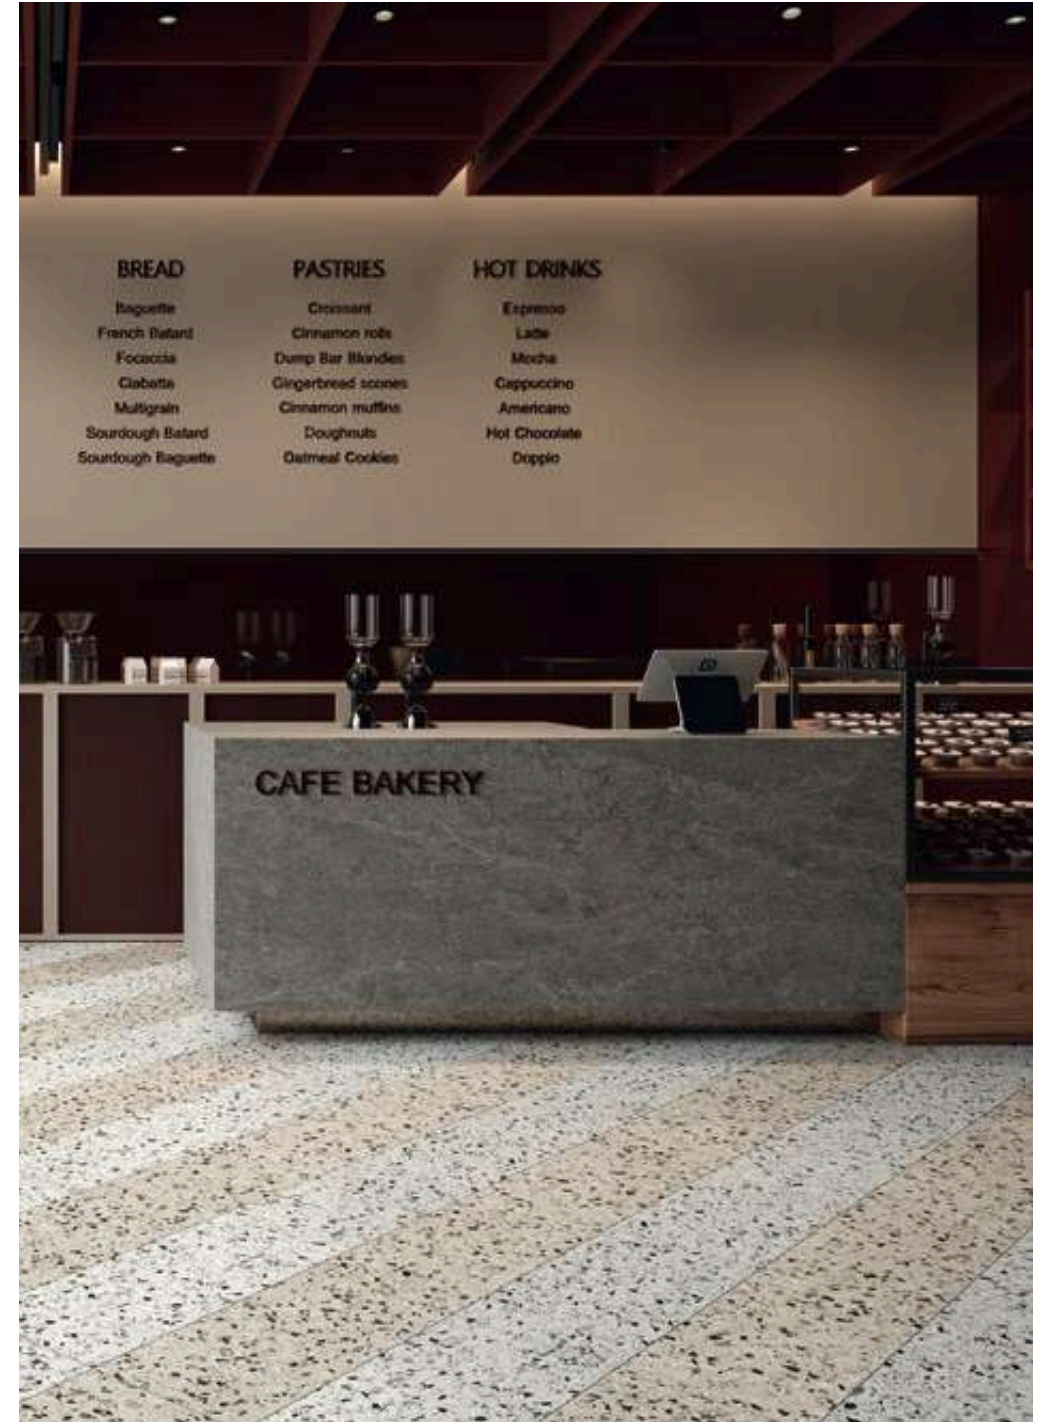

Floor Venice 48"x48" Matte

Floor OUT Dalmatian 24"x48" Grip

Floor IN Dalmatian / Dune 12"x24" Matte

Floor Mesquite 24"x24" Matte

*Floor Dune 24"x24" Matte
Floor Dune 4"x4" Matte
Floor Mesquite 4"x24" Matte*