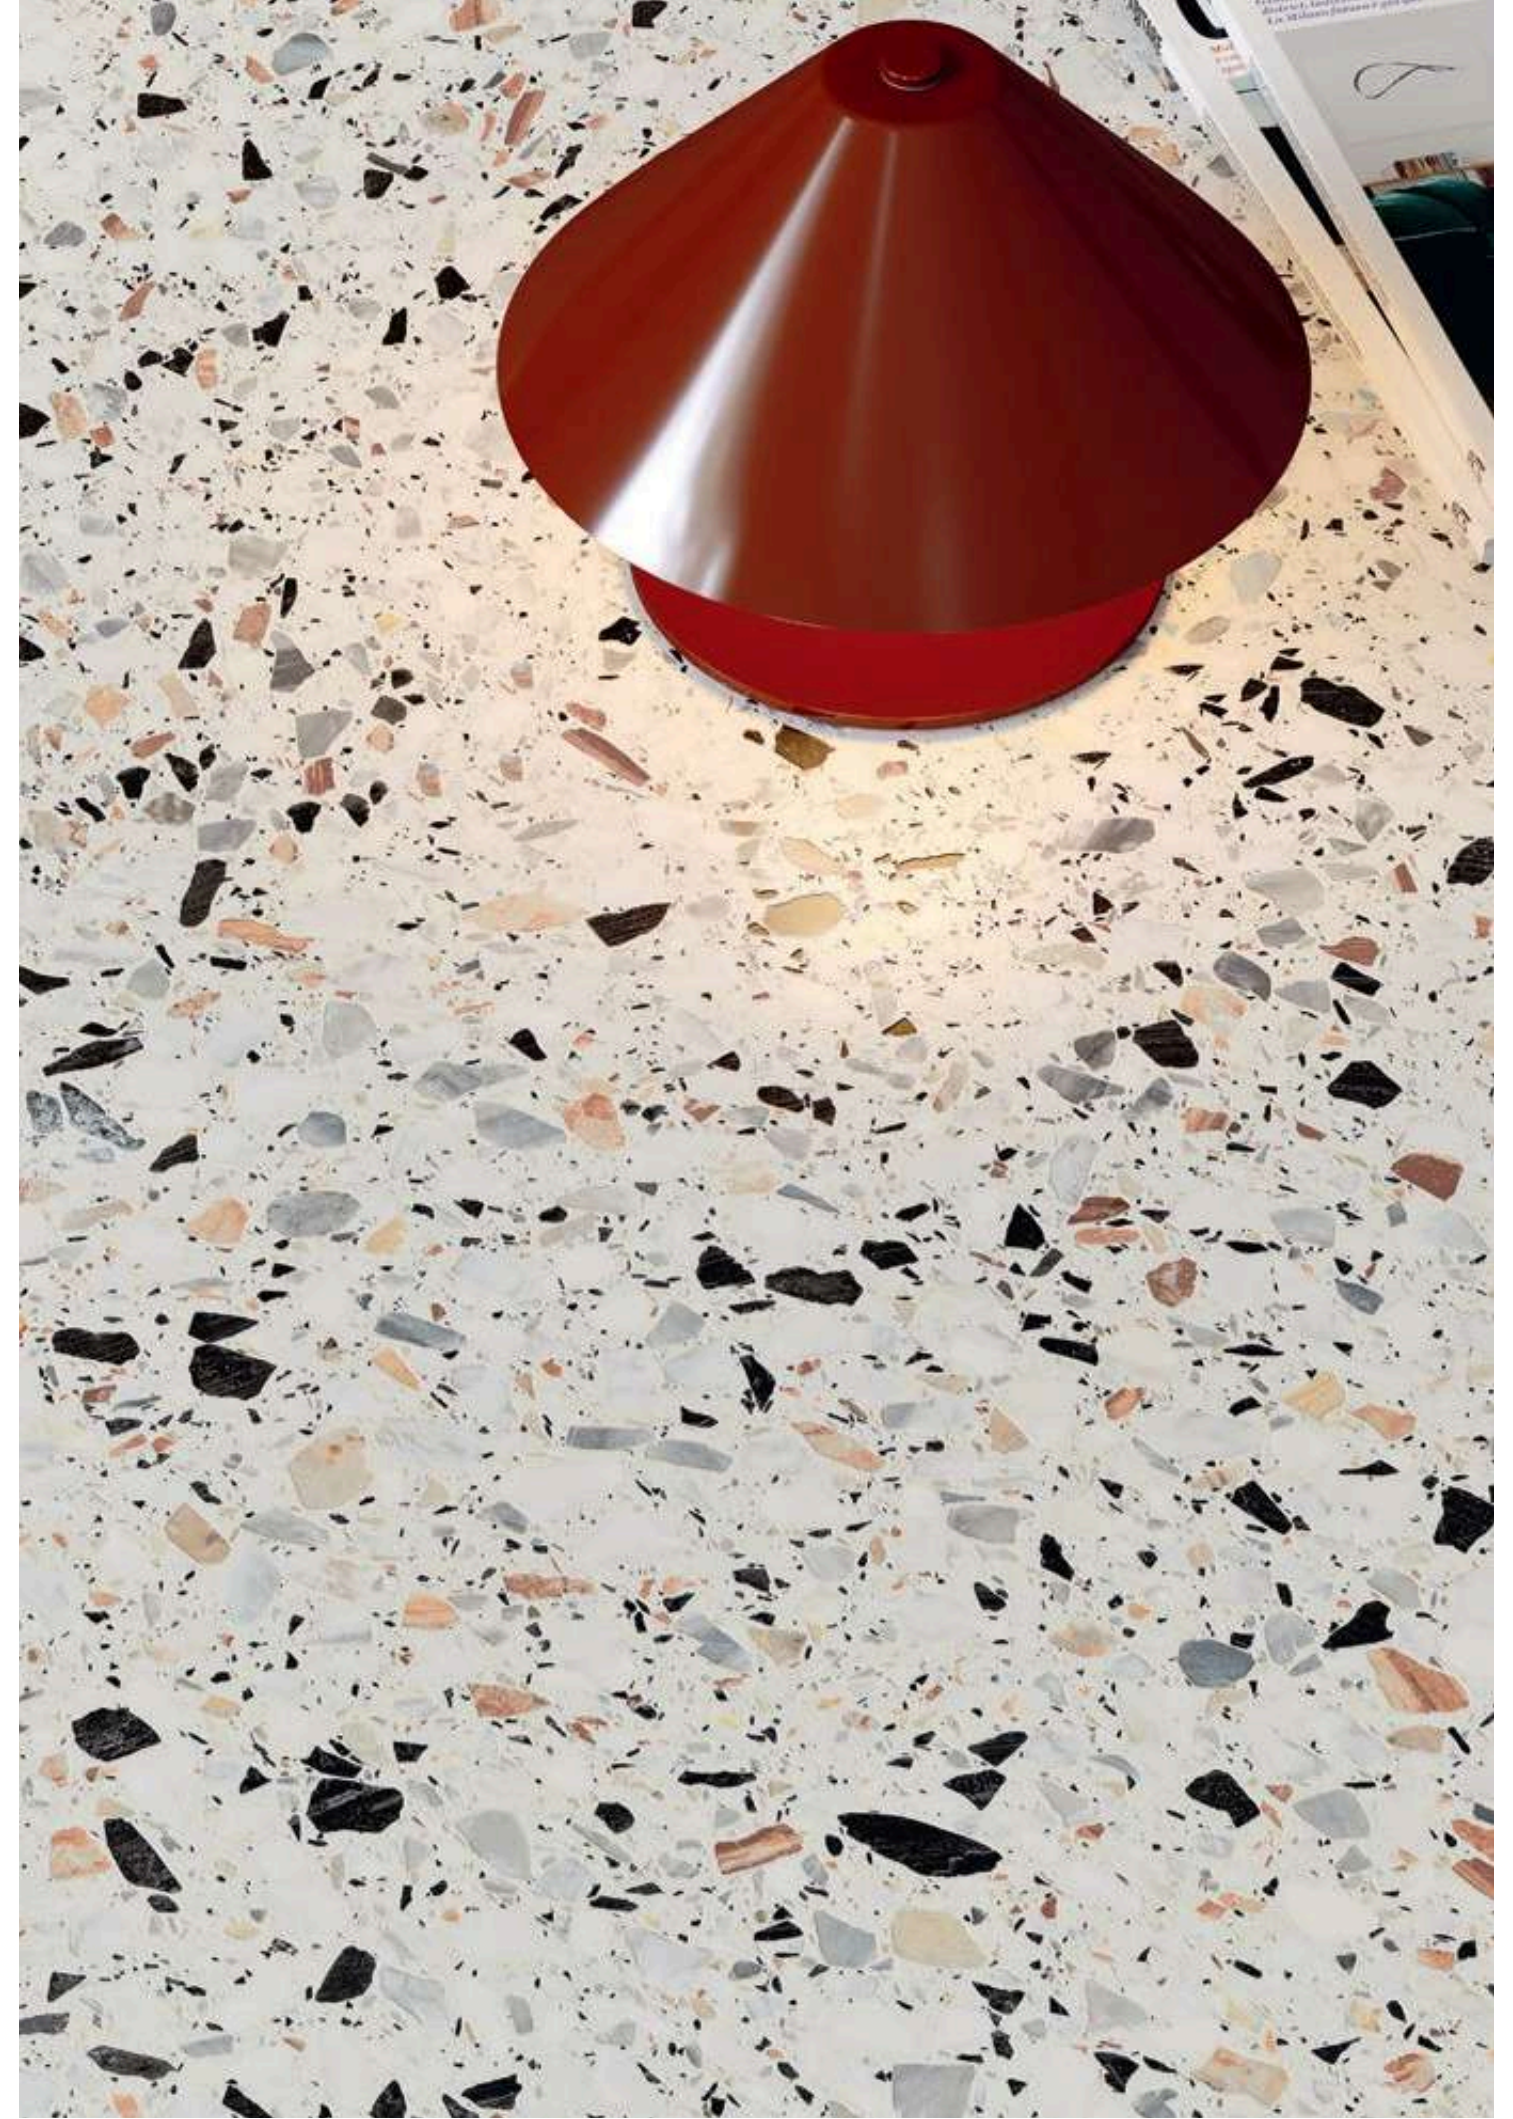

Aura Terrazzo

10 Colors

The color palette offers classic white, gray and black tones in Snow, Dalmatian and Stonehenge. Earthy neutrals provide grounded warmth and approachability in Eggshell, Dune, and Tortoise, while unexpected hues like the soft blue of Azure and the light green of Mesquite add a mid-century vibe.

Deco Mosaics

ICONIC AND DIAMOND DECO

The Iconic and Diamond introduce bold geometric patterning, adding a mid-century modern flair and graphic impact inspired by fashion, pop culture and pop art.

ICONIC DECO
12"x12"