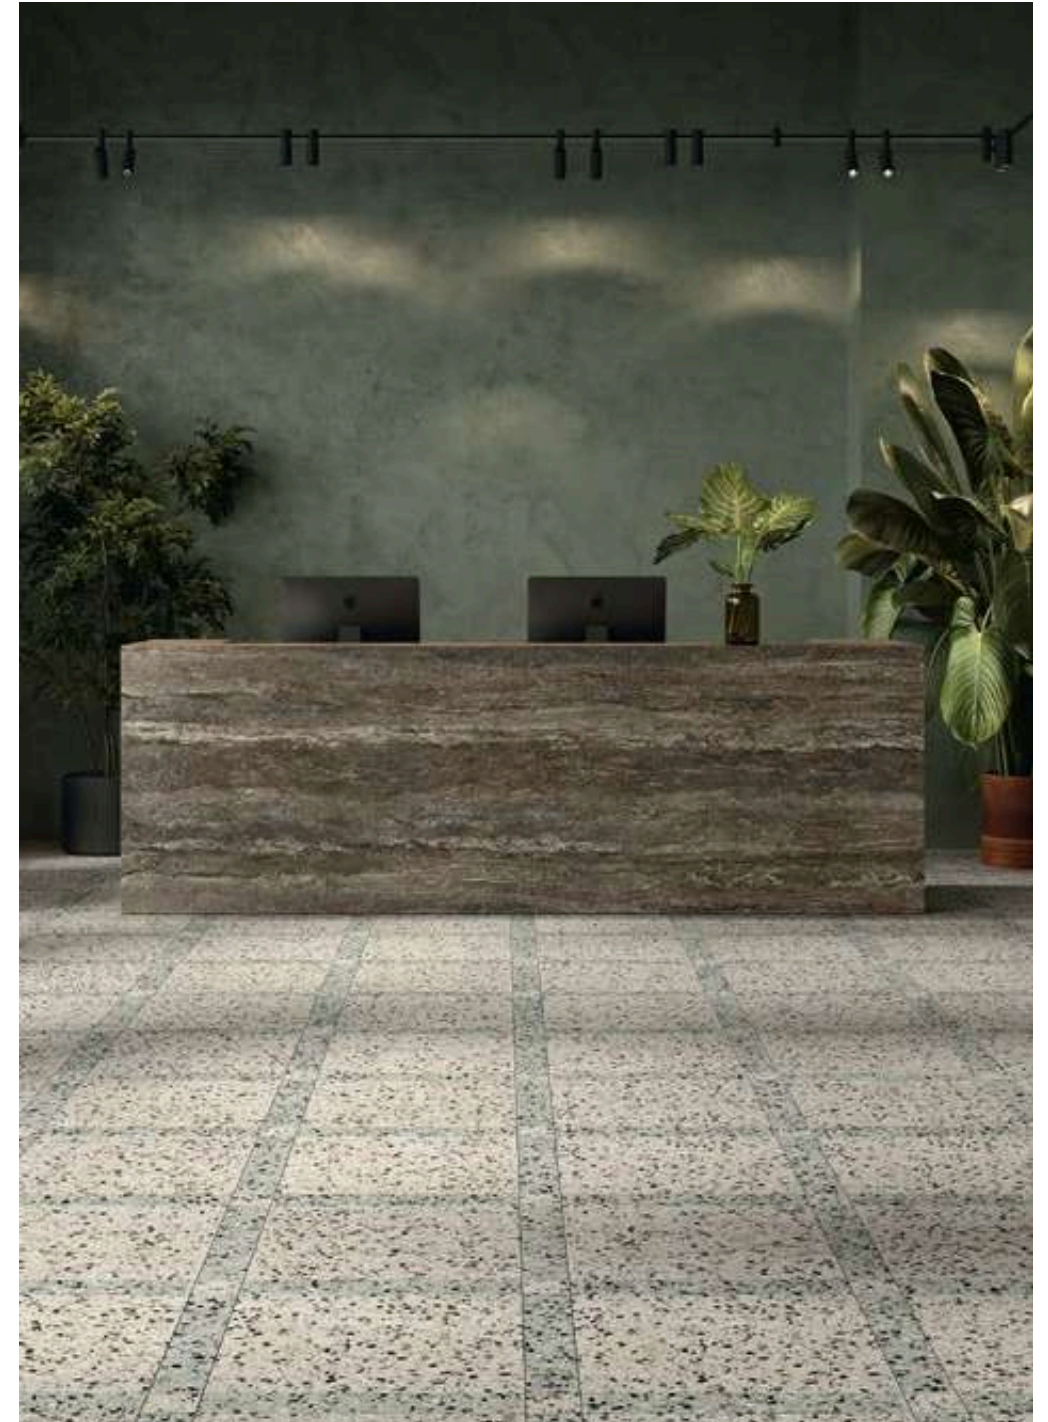

Floor Venice 48"x48" Matte

Floor OUT Dalmatian 24"x48" Grip

Floor IN Dalmatian / Dune 12"x24" Matte

Floor Mesquite 24"x24" Matte

*Floor Dune 24"x24" Matte
Floor Dune 4"x4" Matte
Floor Mesquite 4"x24" Matte*