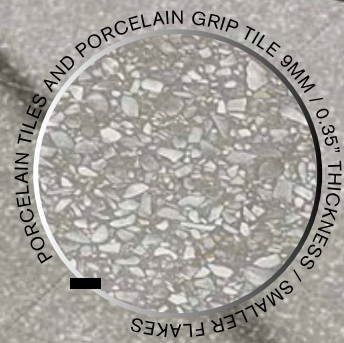

PROJECT

OUTDOOR FLOOR DESIGN

Frontier20 Noble Fashion Grey - 24"x24"

Frontier20 Masterplan Patchwork White -

24"x24"

INDOOR FLOOR DESIGN

Noble Fashion Grey - 24"x24"

OUTDOOR FRONTIER20 20MM / 0.8" THICKNESS / BIGGER FLAKES