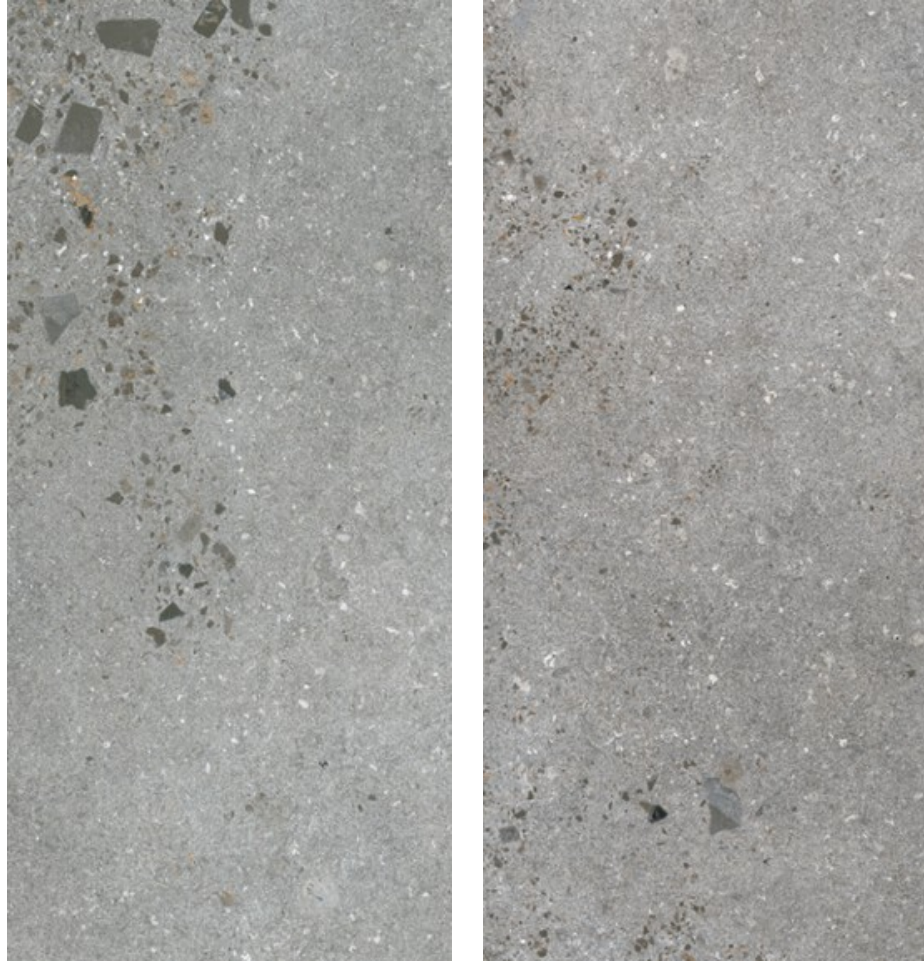

Chicago WHITE

Chicago White 24x48 NAT RECT
Chicago Mos Chevron Clay 2.5x15
NAT

Chicago WHITE

Chicago Mos Chevron White 2,5x15
NAT Chicago Mos Chevron Ash
2.5x15 NAT

Chicago ASH

Chicago Ash 24x48 NAT RECT

Chicago ASH