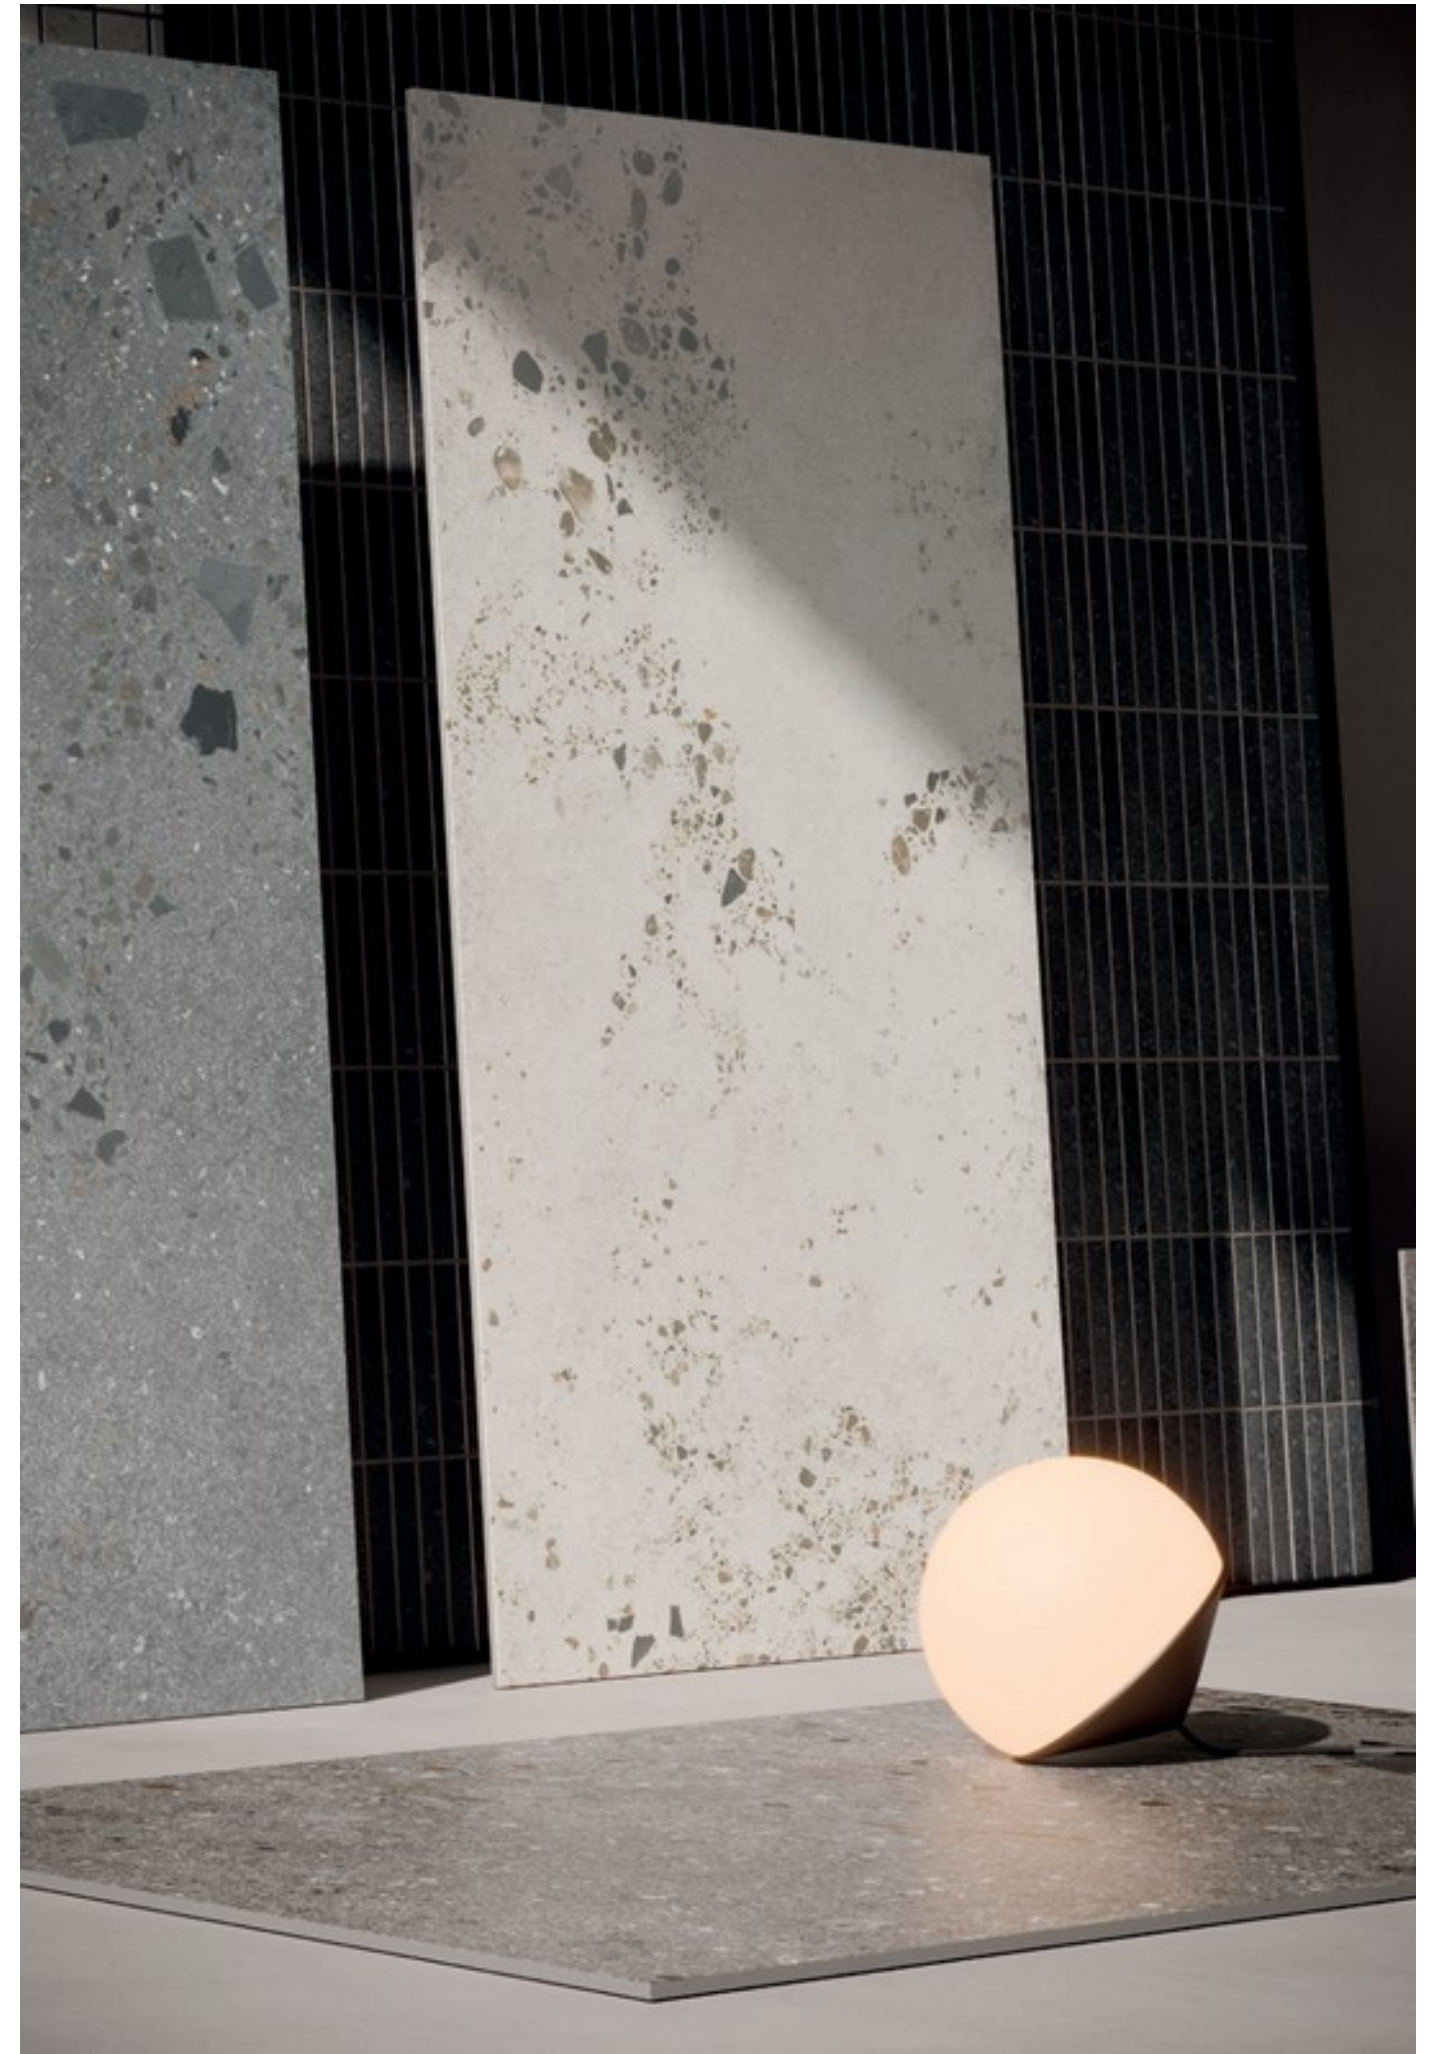

Chicago

Inspired by the sleek lines and raw beauty of contemporary architecture, the Chicago Collection embodies modernity, sophistication, and practicality. Chicago translates the dynamic energy of city life into a tangible, artistic medium.

As you harness the understated elegance of a minimalist city apartment, or refine industrial-inspired workspaces, Chicago is here to elevate every design venture. Chicago allows your spaces to echo with the vibrant and ever-evolving narratives of city life. Available in 4 distinct shades of gray and you can feel urban stories unfold at the touch of your hand.

Inspirada por las líneas elegantes y la belleza cruda de la arquitectura contemporánea, la colección Chicago encarna la modernidad, la sofisticación y la practicidad. Chicago traduce la energía dinámica de la vida en la ciudad en un medio artístico tangible.

Ya sea que aproveches la elegancia discreta de un apartamento minimalista en la ciudad o refinas espacios de trabajo inspirados en la industria, Chicago está aquí para elevar cada empresa de diseño. Chicago permite que tus espacios resuenen con las vibrantes y siempre cambiantes narrativas de la vida en la ciudad. Disponible en 4 tonos distintos de gris, puedes sentir cómo se despliegan historias urbanas al tocar con tu mano.