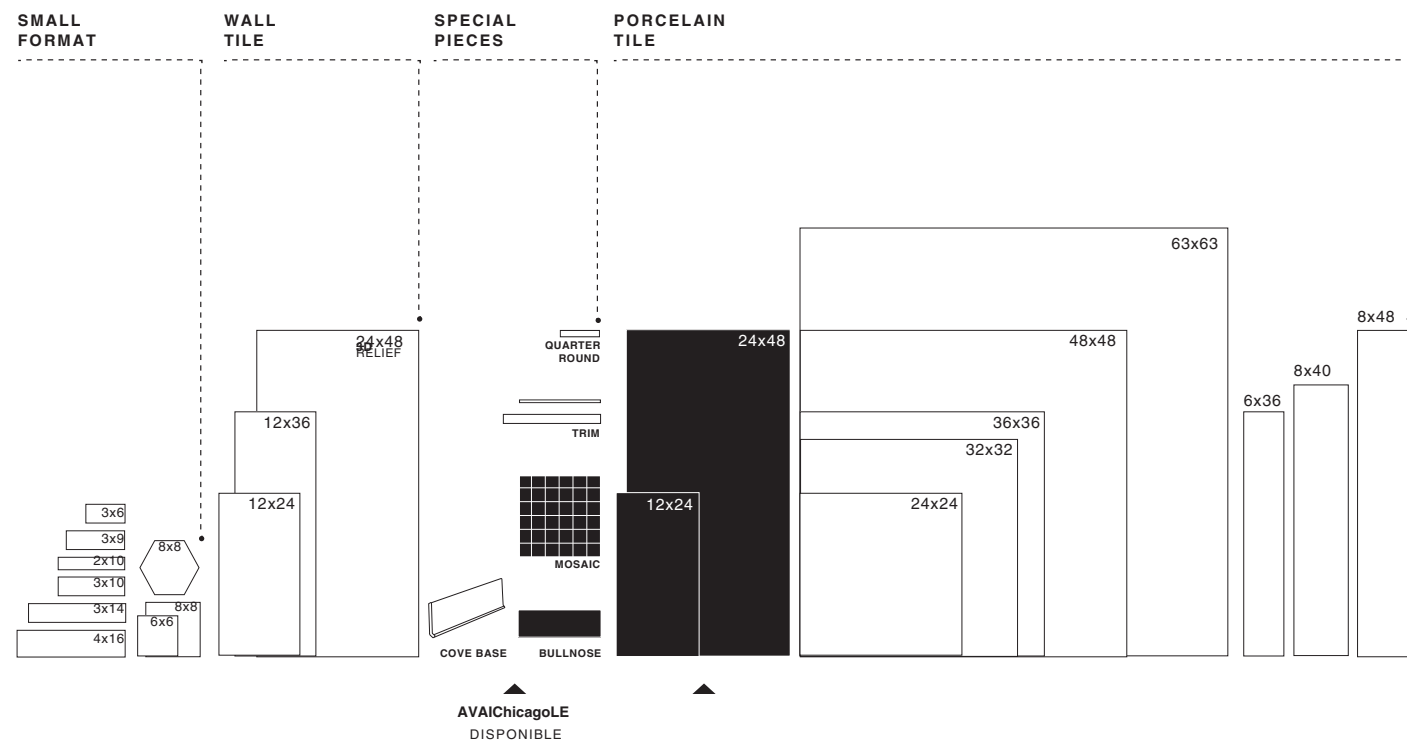

Chicago

DISCOVER OUR SIZE OFFERING AT A GLANCE. FIND THE PERFECT SOLUTION FOR YOUR PROJECT WITH A QUICK LOOK AT OUR SIZE GUIDE TO FIND ALL SHAPES, SURFACES AND EDGE FINISHES AVAChicagoLE IN EACH COLLECTION.

DESCUBRE NUESTRA OFERTA DE TAMAÑOS DE UN VISTAZO. ENCUENTRA LA SOLUCIÓN PERFECTA PARA TU PROYECTO CON UN RÁPIDO VISTAZO A NUESTROS TAMAÑOS. GUÍA PARA ENCONTRAR TODAS LAS FORMAS, SUPERFICIES Y ACABADOS DE BORDE DISPONIBLES EN CADA COLECCIÓN.

AVAChicagoLE SIZES FORMATOS DISPONIBLES