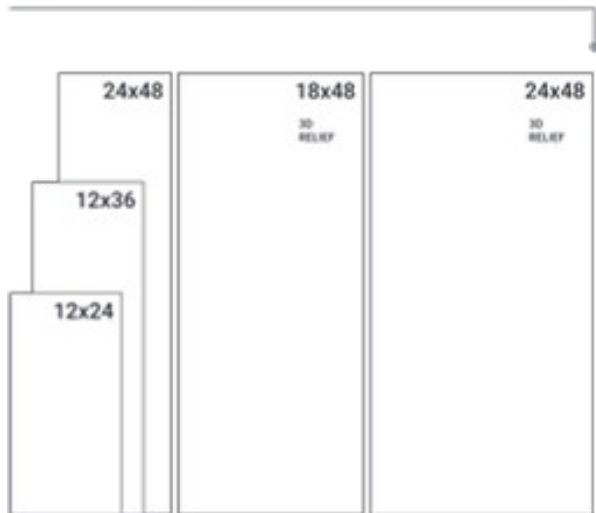

LARGE FORMAT