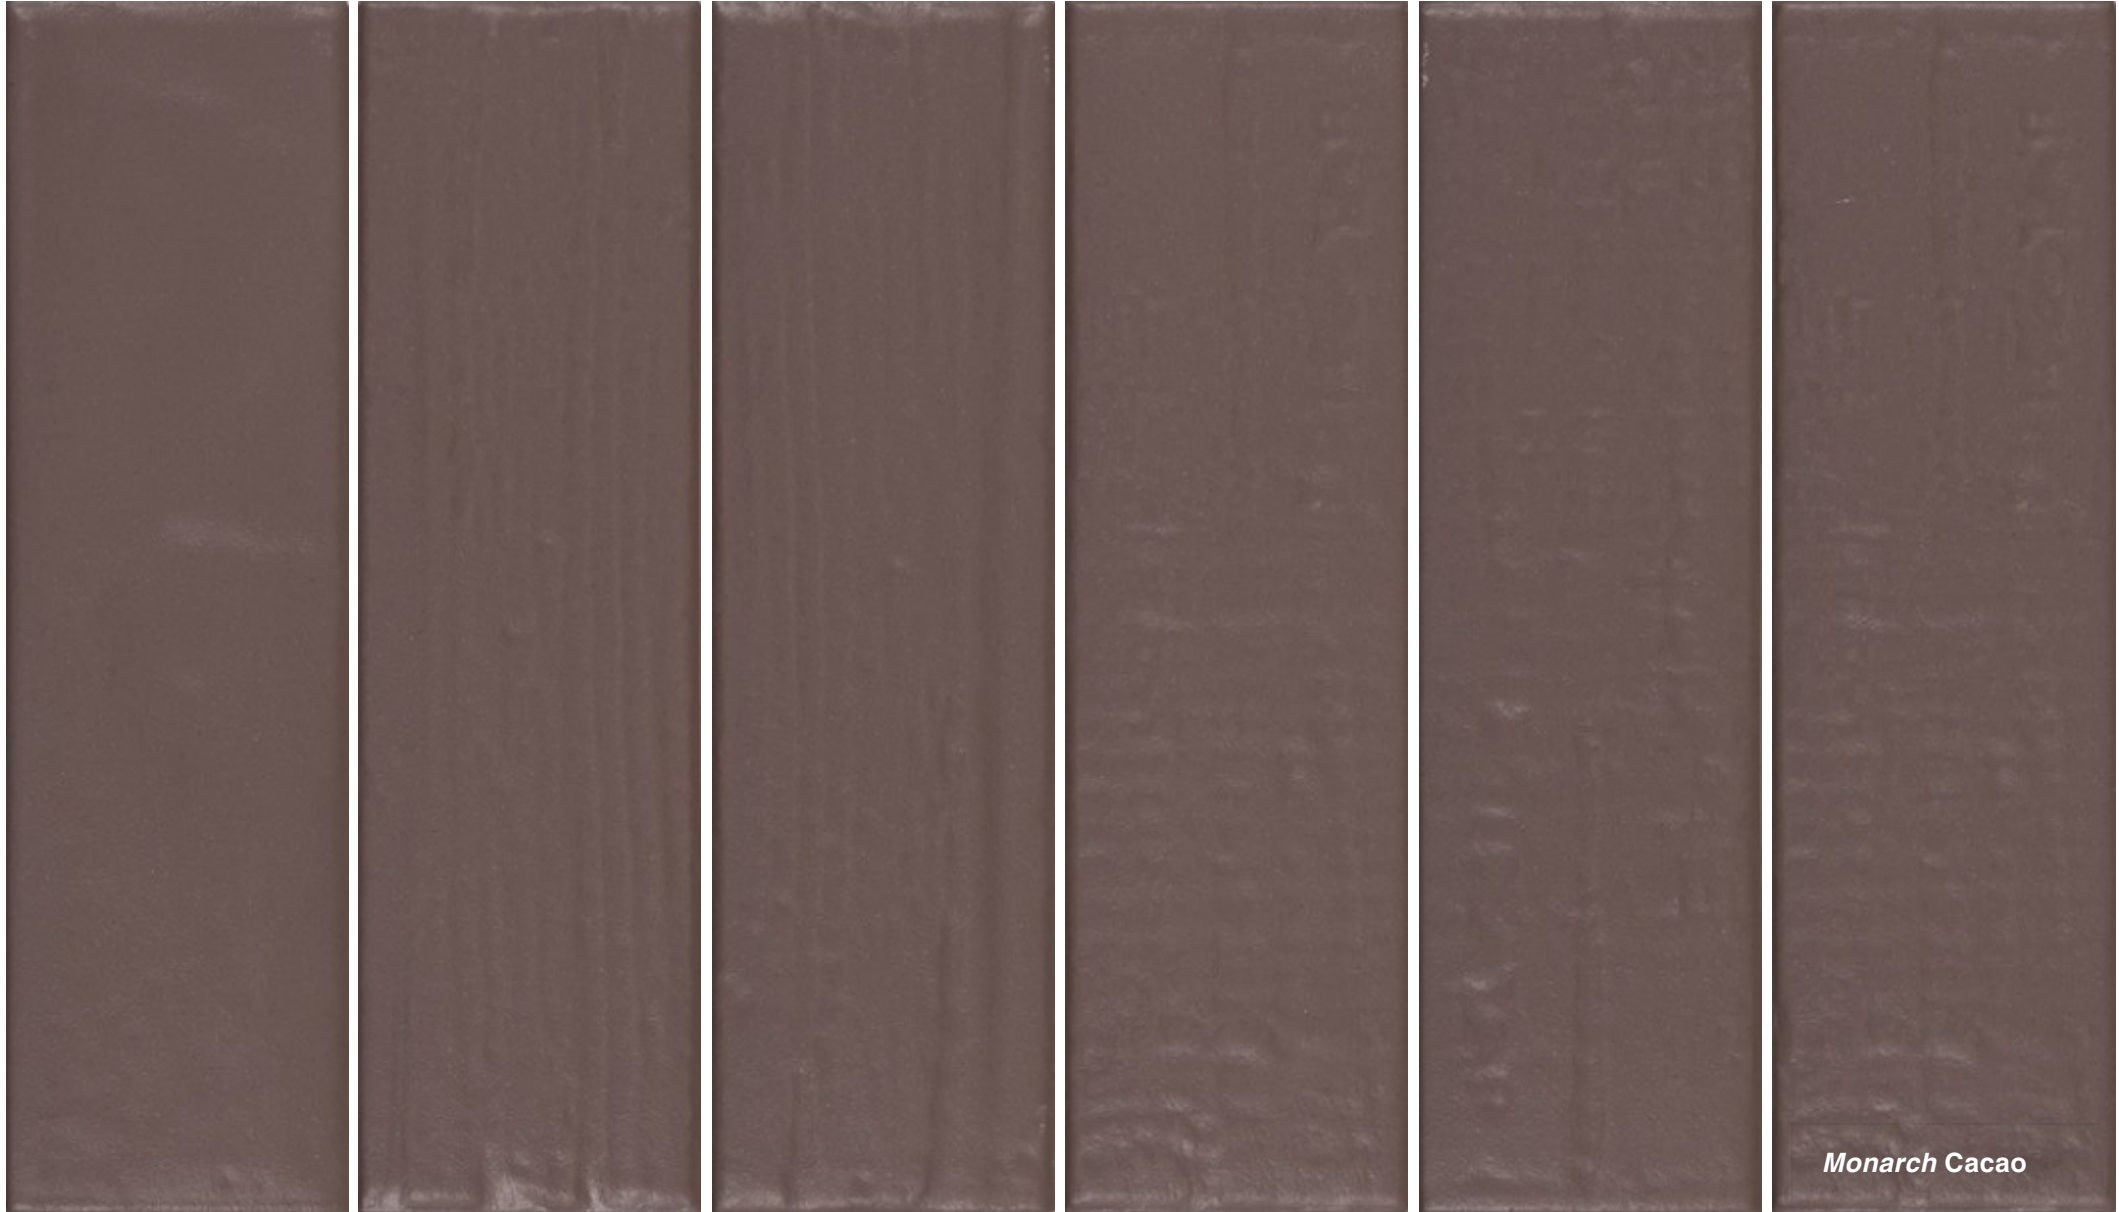

Monarch Cacao