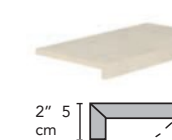

S8EN01LS
Revere2 HEN201
Ivory
L-Shaped Coping
13"x24" . 33x60 cm

Also available in
24"x48" Grip
12"x24" Grip
8.5 mm thick