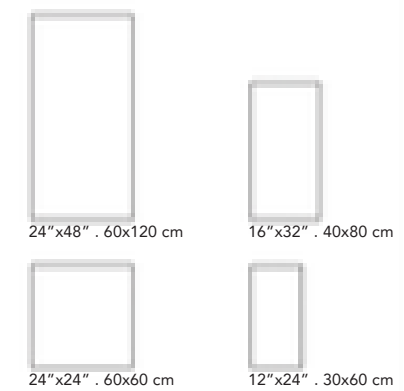

Wall: Revere HEN10 White Rect. 24"x24"

Floor: Revere HEN10 White Rect. 24"x24"

Wall: Revere HEN01 Ivory Rect. 4"x12" | Floor: Revere HEN01 Ivory Rect. 24"x48"
Counter: Revere HEN01 Ivory Rect. 4"x12"

12 Floor: Revere2 HEN201 Ivory 16"x32"

Floor: Revere2 HEN210 White 24"x24"

Floor Indoor: Revere HEN10 White 24"x48"

Floor Outdoor: Revere2 HEN210 White 24"x24"

Revere

48"x48" 24"x48" 24"x24" 16"x32" 12"x24" 4"x12"

Indoor 8.5 mm

Outdoor 20 mm

Colored Body Porcelain Pavers and Stoneware