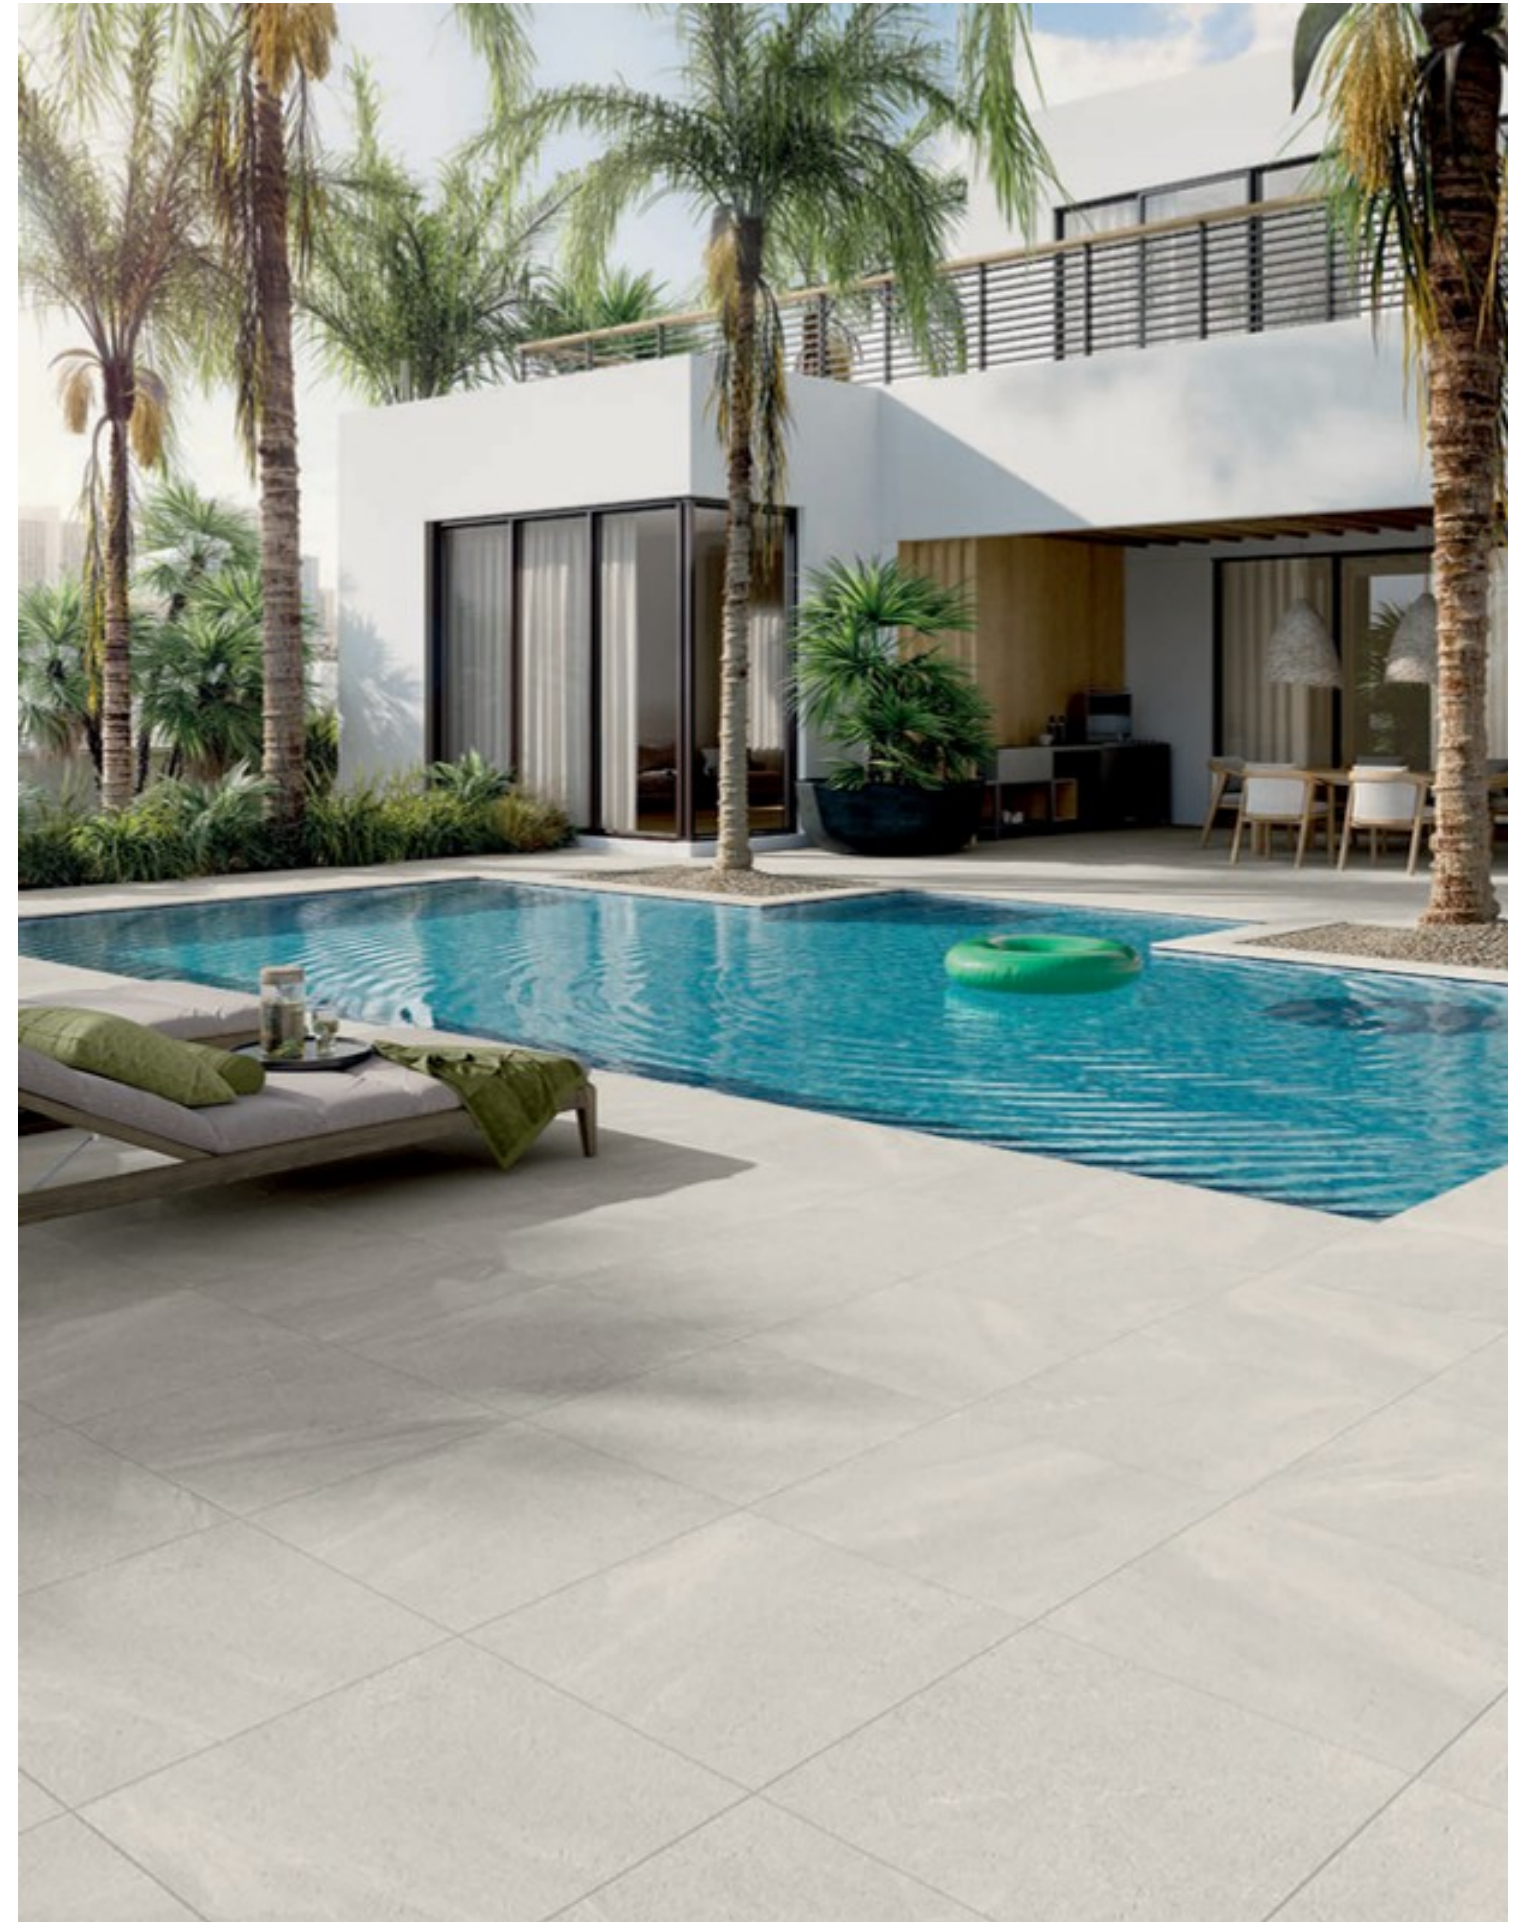

Floor: Revere2 HEN210 White 24"x24"

Floor Indoor: Revere HEN10 White 24"x48"

Floor Outdoor: Revere2 HEN210 White 24"x24"

Revere

48"x48" 24"x48" 24"x24" 16"x32" 12"x24" 4"x12"

Indoor 8.5 mm

Outdoor 20 mm

Colored Body Porcelain Pavers and Stoneware