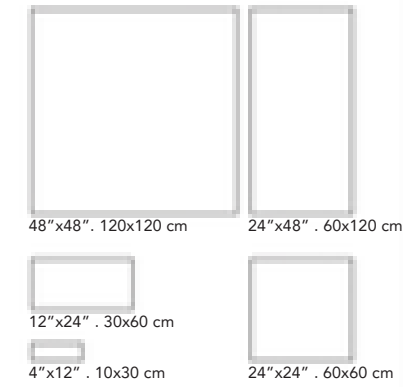

Wall: Revere HEN10 White Rect. 24"x24"

Floor: Revere HEN10 White Rect. 24"x24"

Wall: Revere HEN01 Ivory Rect. 4"x12" | Floor: Revere HEN01 Ivory Rect. 24"x48"
Counter: Revere HEN01 Ivory Rect. 4"x12"

12 Floor: Revere2 HEN201 Ivory 16"x32"

Floor: Revere2 HEN210 White 24"x24"

Floor Indoor: Revere HEN10 White 24"x48"

Floor Outdoor: Revere2 HEN210 White 24"x24"

Revere

48"x48" 24"x48" 24"x24" 16"x32" 12"x24" 4"x12"

Indoor 8.5 mm

Outdoor 20 mm

Colored Body Porcelain Pavers and Stoneware