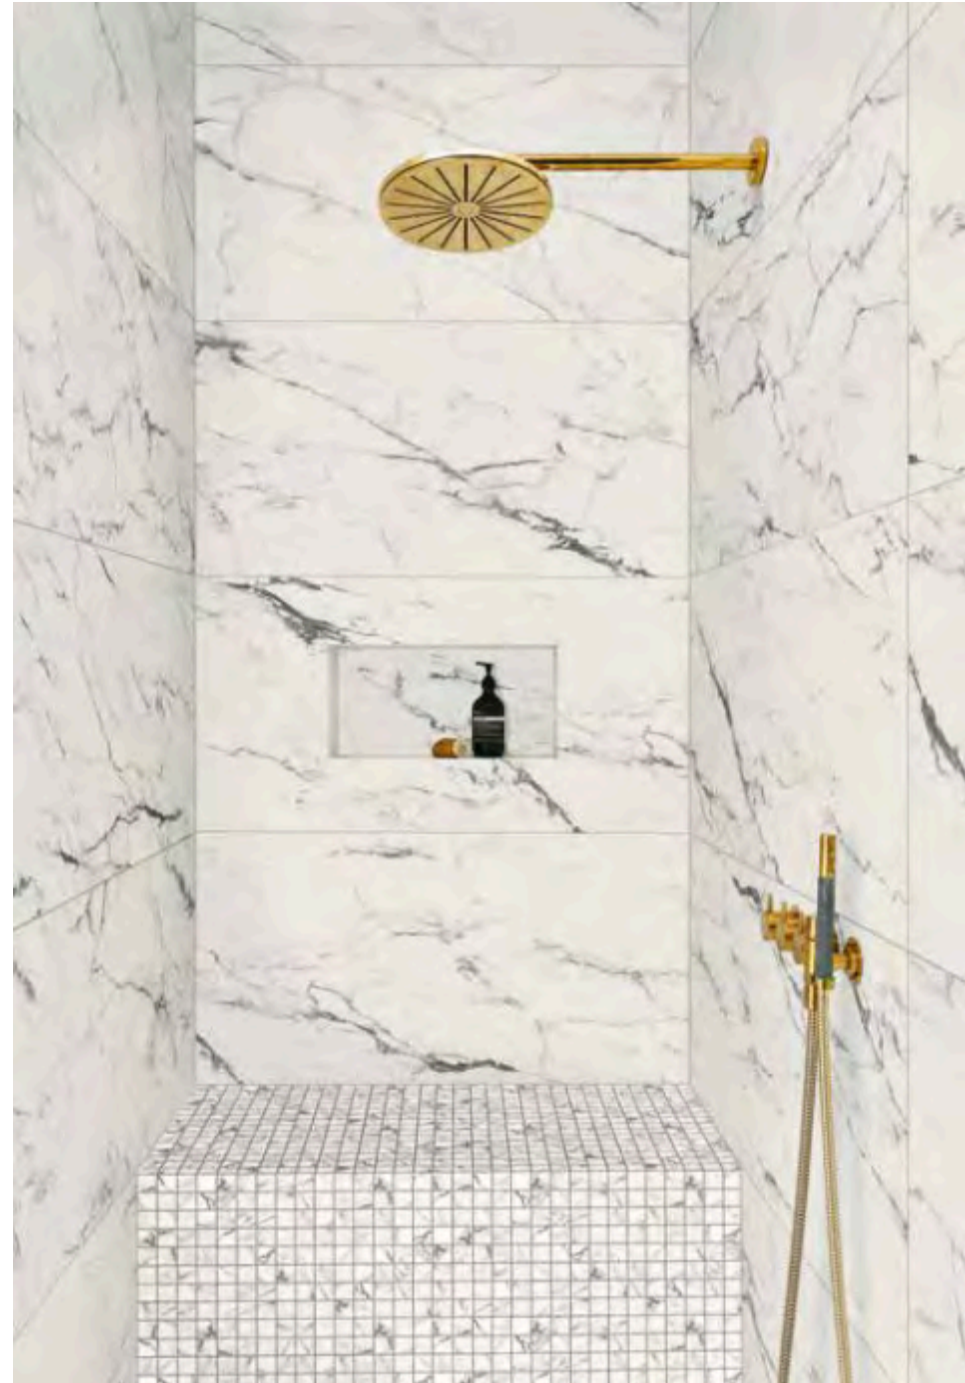

Floor: Vero NA15 Belvedere Rect. 24"x48"

The marble "Carrara" reproduces a precious Italian white marble. The surface is designed with fine gray veins. The material is ideal for recreating sophisticated environments, with a chic metropolitan mood.

## Indoor & Outdoor living spaces ideas

Floor: Vero NA20 Carrara 24"x24"

Inspired by one of the most precious and rare Italian marbles to be found in the Carrara area, Statuario Bianco is designed with veins that migrate from gray to black, on a bright white background. The marble of reference is known for its prestige, used to create sculptures and to pave historic Italian buildings.

Wall: Vero NA10 Statuario Bianco Rect. 12"x24"| Seat: Vero NA10 Statuario Bianco Mosaic 12"x12"

Floor: Vero NA10 Statuario Bianco Rect. 24"x24"

Available in four sizes, Vero is an ideal marble look to satisfy the classic, sophisticated and contemporary design styles when combined with modern elements and refined colors. White marble is one of the major trends loved by interior designers worldwide, an eternal material both in the graphic essence and in the precious features of porcelain stoneware.