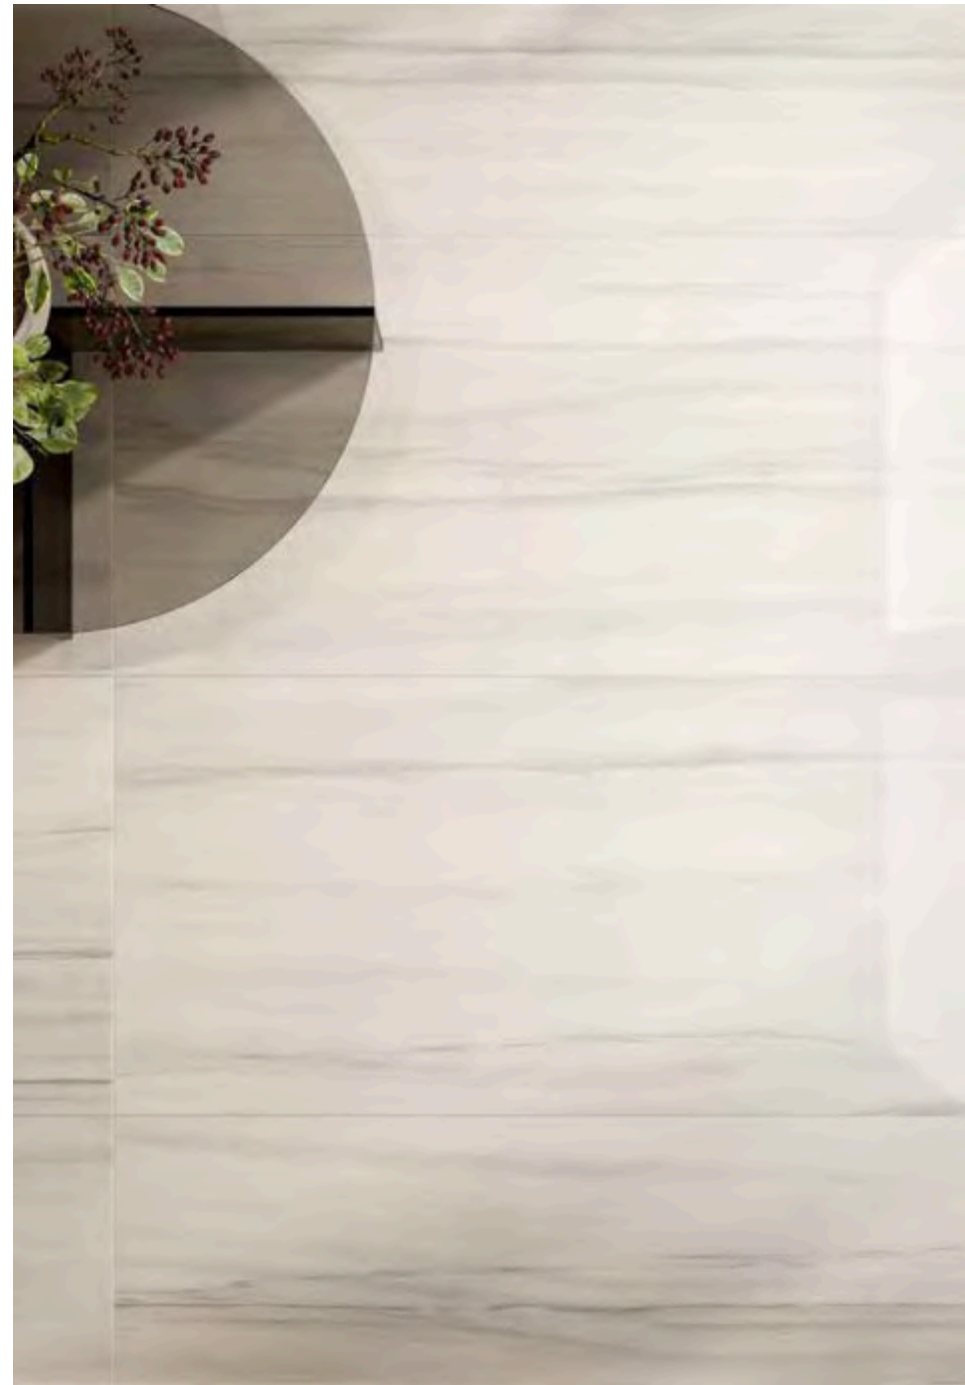

Floor: Vero NA05 Dolomite Polished Rect. 24"x48"