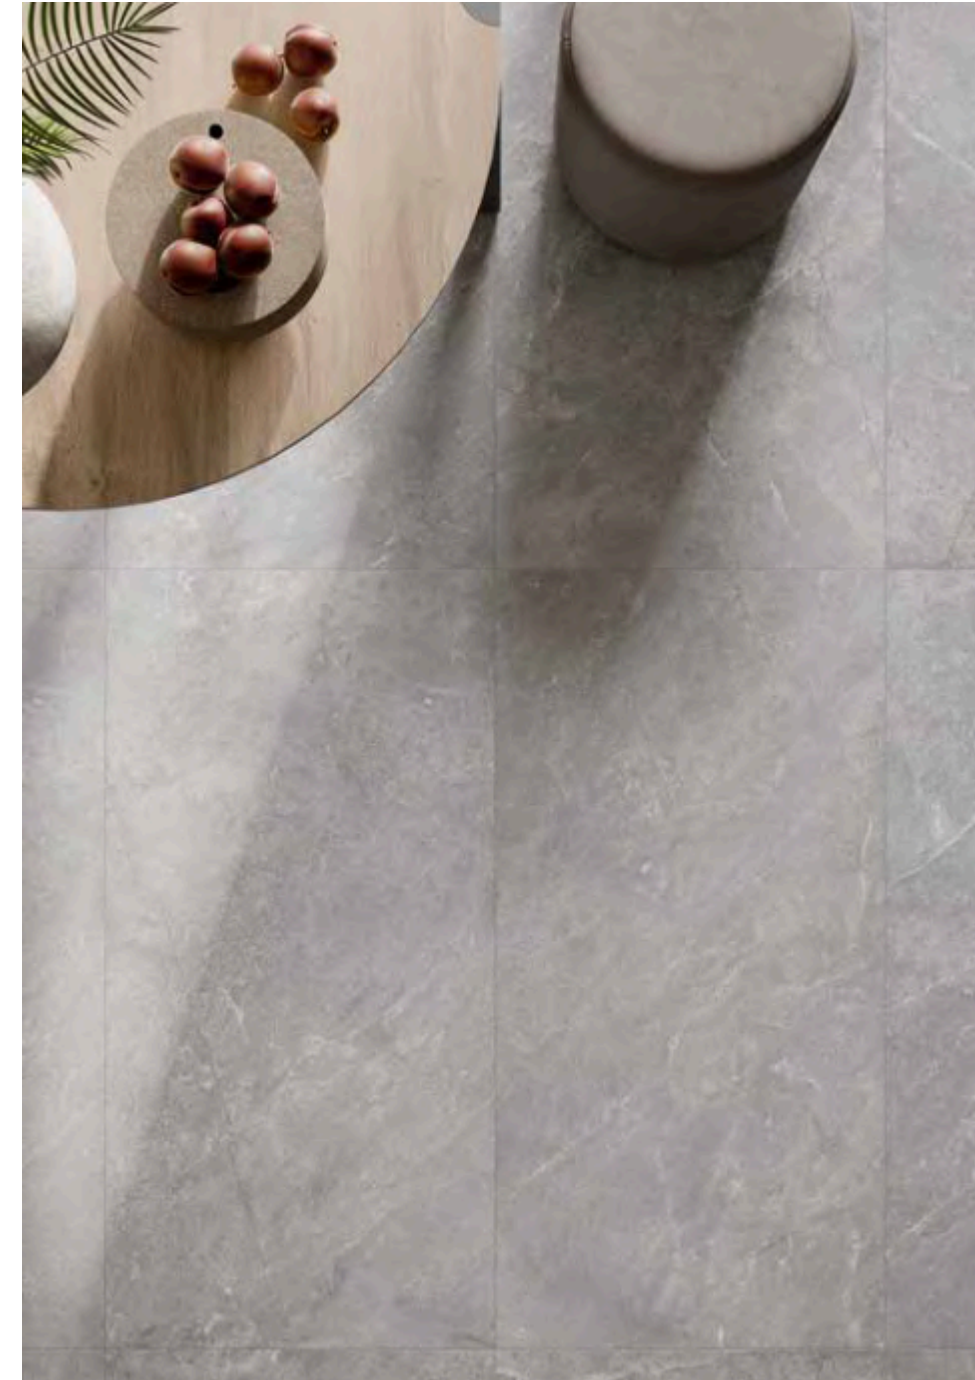

Fior di Bosco is a fine Italian marble with gray tones. The background is crisscrossed by white veins which also take on brown and orange hues. These veins seem to arrive in a radiant glow, filling the entire surface with energy.

Floor: Vero NA02 Fior di Bosco Rect. 24"x48"