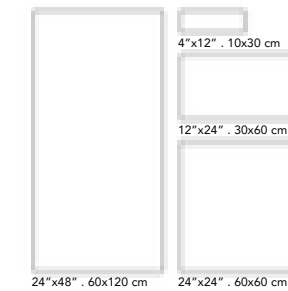

Vero

24"x48" 24"x24" 12"x24" 4"x12" Rectified Collection

Indoor 8.5 mm

Outdoor 20 mm

Colored Body Porcelain Pavers and Stoneware

ANSI A 137.1 compliant