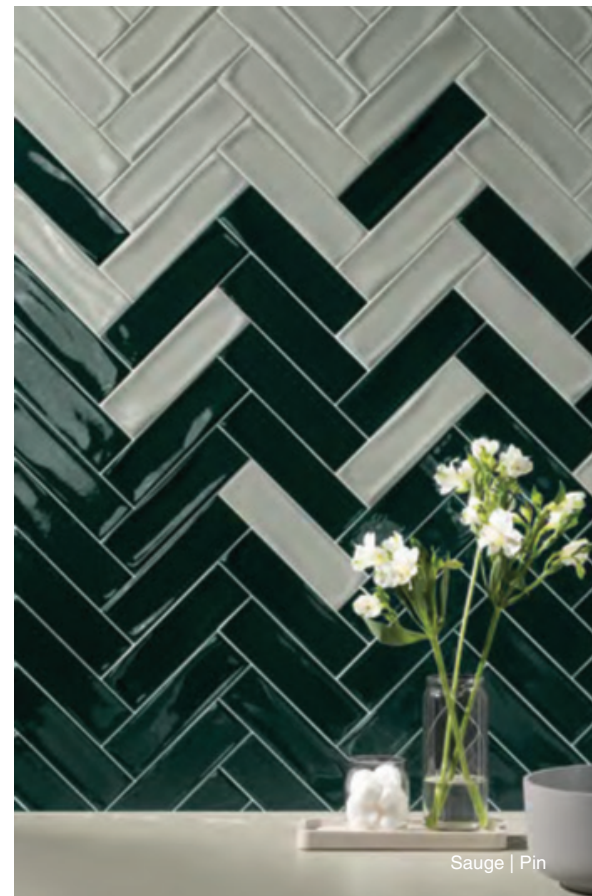

Vivid

Magenta

Impressionist Artists didn't strive to capture the exact appearance of reality, but rather the emotion and feeling of real life. Colors and textures that pull you in more than precise features ever could. That is the inspiration for the Vivid Collection. Distinct waves give each tile the appearance of a flourished stroke by a master painter. Even the lightest shades have a gravity all their own that draws you in. Each hue is available in matte or glossy finish. Adding to the rich palette of this collection, are the Ligne matte relief pieces that provide additional texture to create even more possibilities. Like the impressionist art that inspired this collection, rooms created with the Vivid Collection aren't just seen. They're experienced.

AREAS OF USAGE

| | |
|--------------|--------------------------------|
| GLOSSY MATTE | Interior wall use recommended. |
|--------------|--------------------------------|

GROUT JOINT

| |
|------------------------------|
| The recommended grout joint: |
| 3/16" PRESSED |

FORMATS

3x10

Sauge | Pin