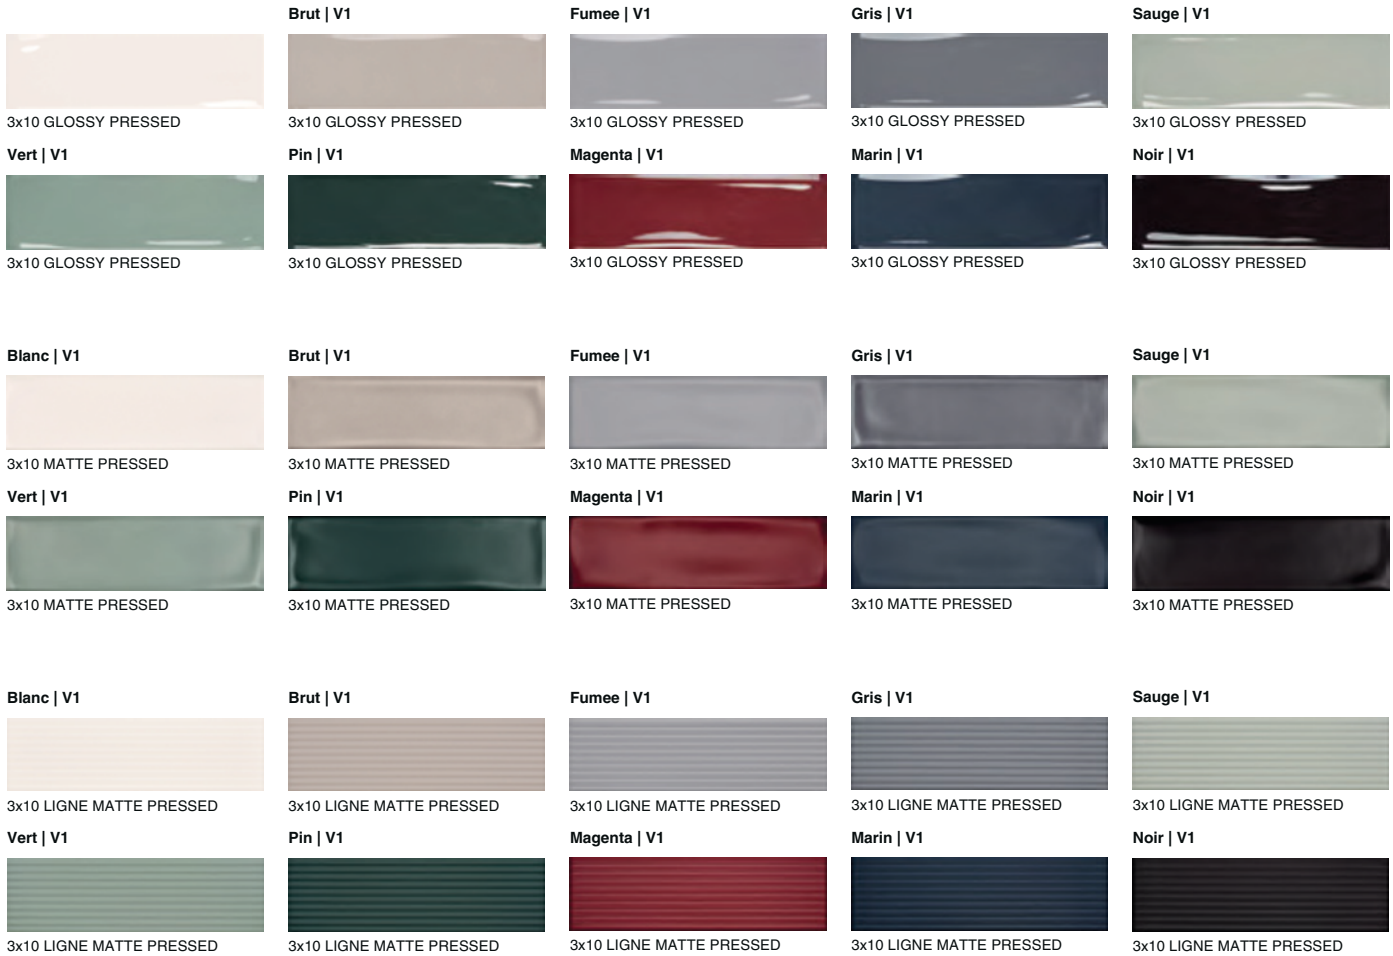

Vivid

Magenta

Impressionist Artists didn't strive to capture the exact appearance of reality, but rather the emotion and feeling of real life. Colors and textures that pull you in more than precise features ever could. That is the inspiration for the Vivid Collection. Distinct waves give each tile the appearance of a flourished stroke by a master painter. Even the lightest shades have a gravity all their own that draws you in. Each hue is available in matte or glossy finish. Adding to the rich palette of this collection, are the Ligne matte relief pieces that provide additional texture to create even more possibilities. Like the impressionist art that inspired this collection, rooms created with the Vivid Collection aren't just seen. They're experienced.

The Vivid COLLECTION.

Vivid

Blanc | V1

TECH DATA

| Finish | Freeze Resistant | Shade Variation | Color Body | Water Absorption | Stain Resistant | DCOF AcuTest | Chemical Resistant | Breaking Strength | Mohs Hardness |
|--------|------------------|-----------------|------------|------------------|-----------------|--------------|--------------------|-------------------|---------------|
| GLOSSY | Not Resistant | V1 | NO | ≤ 7% | Class E | N/A | Class E | ≥ 125 lbf | 6 |
| MATTE | Not Resistant | V1 | NO | ≤ 7% | Class A | N/A | Class A | ≥ 125 lbf | 6 |