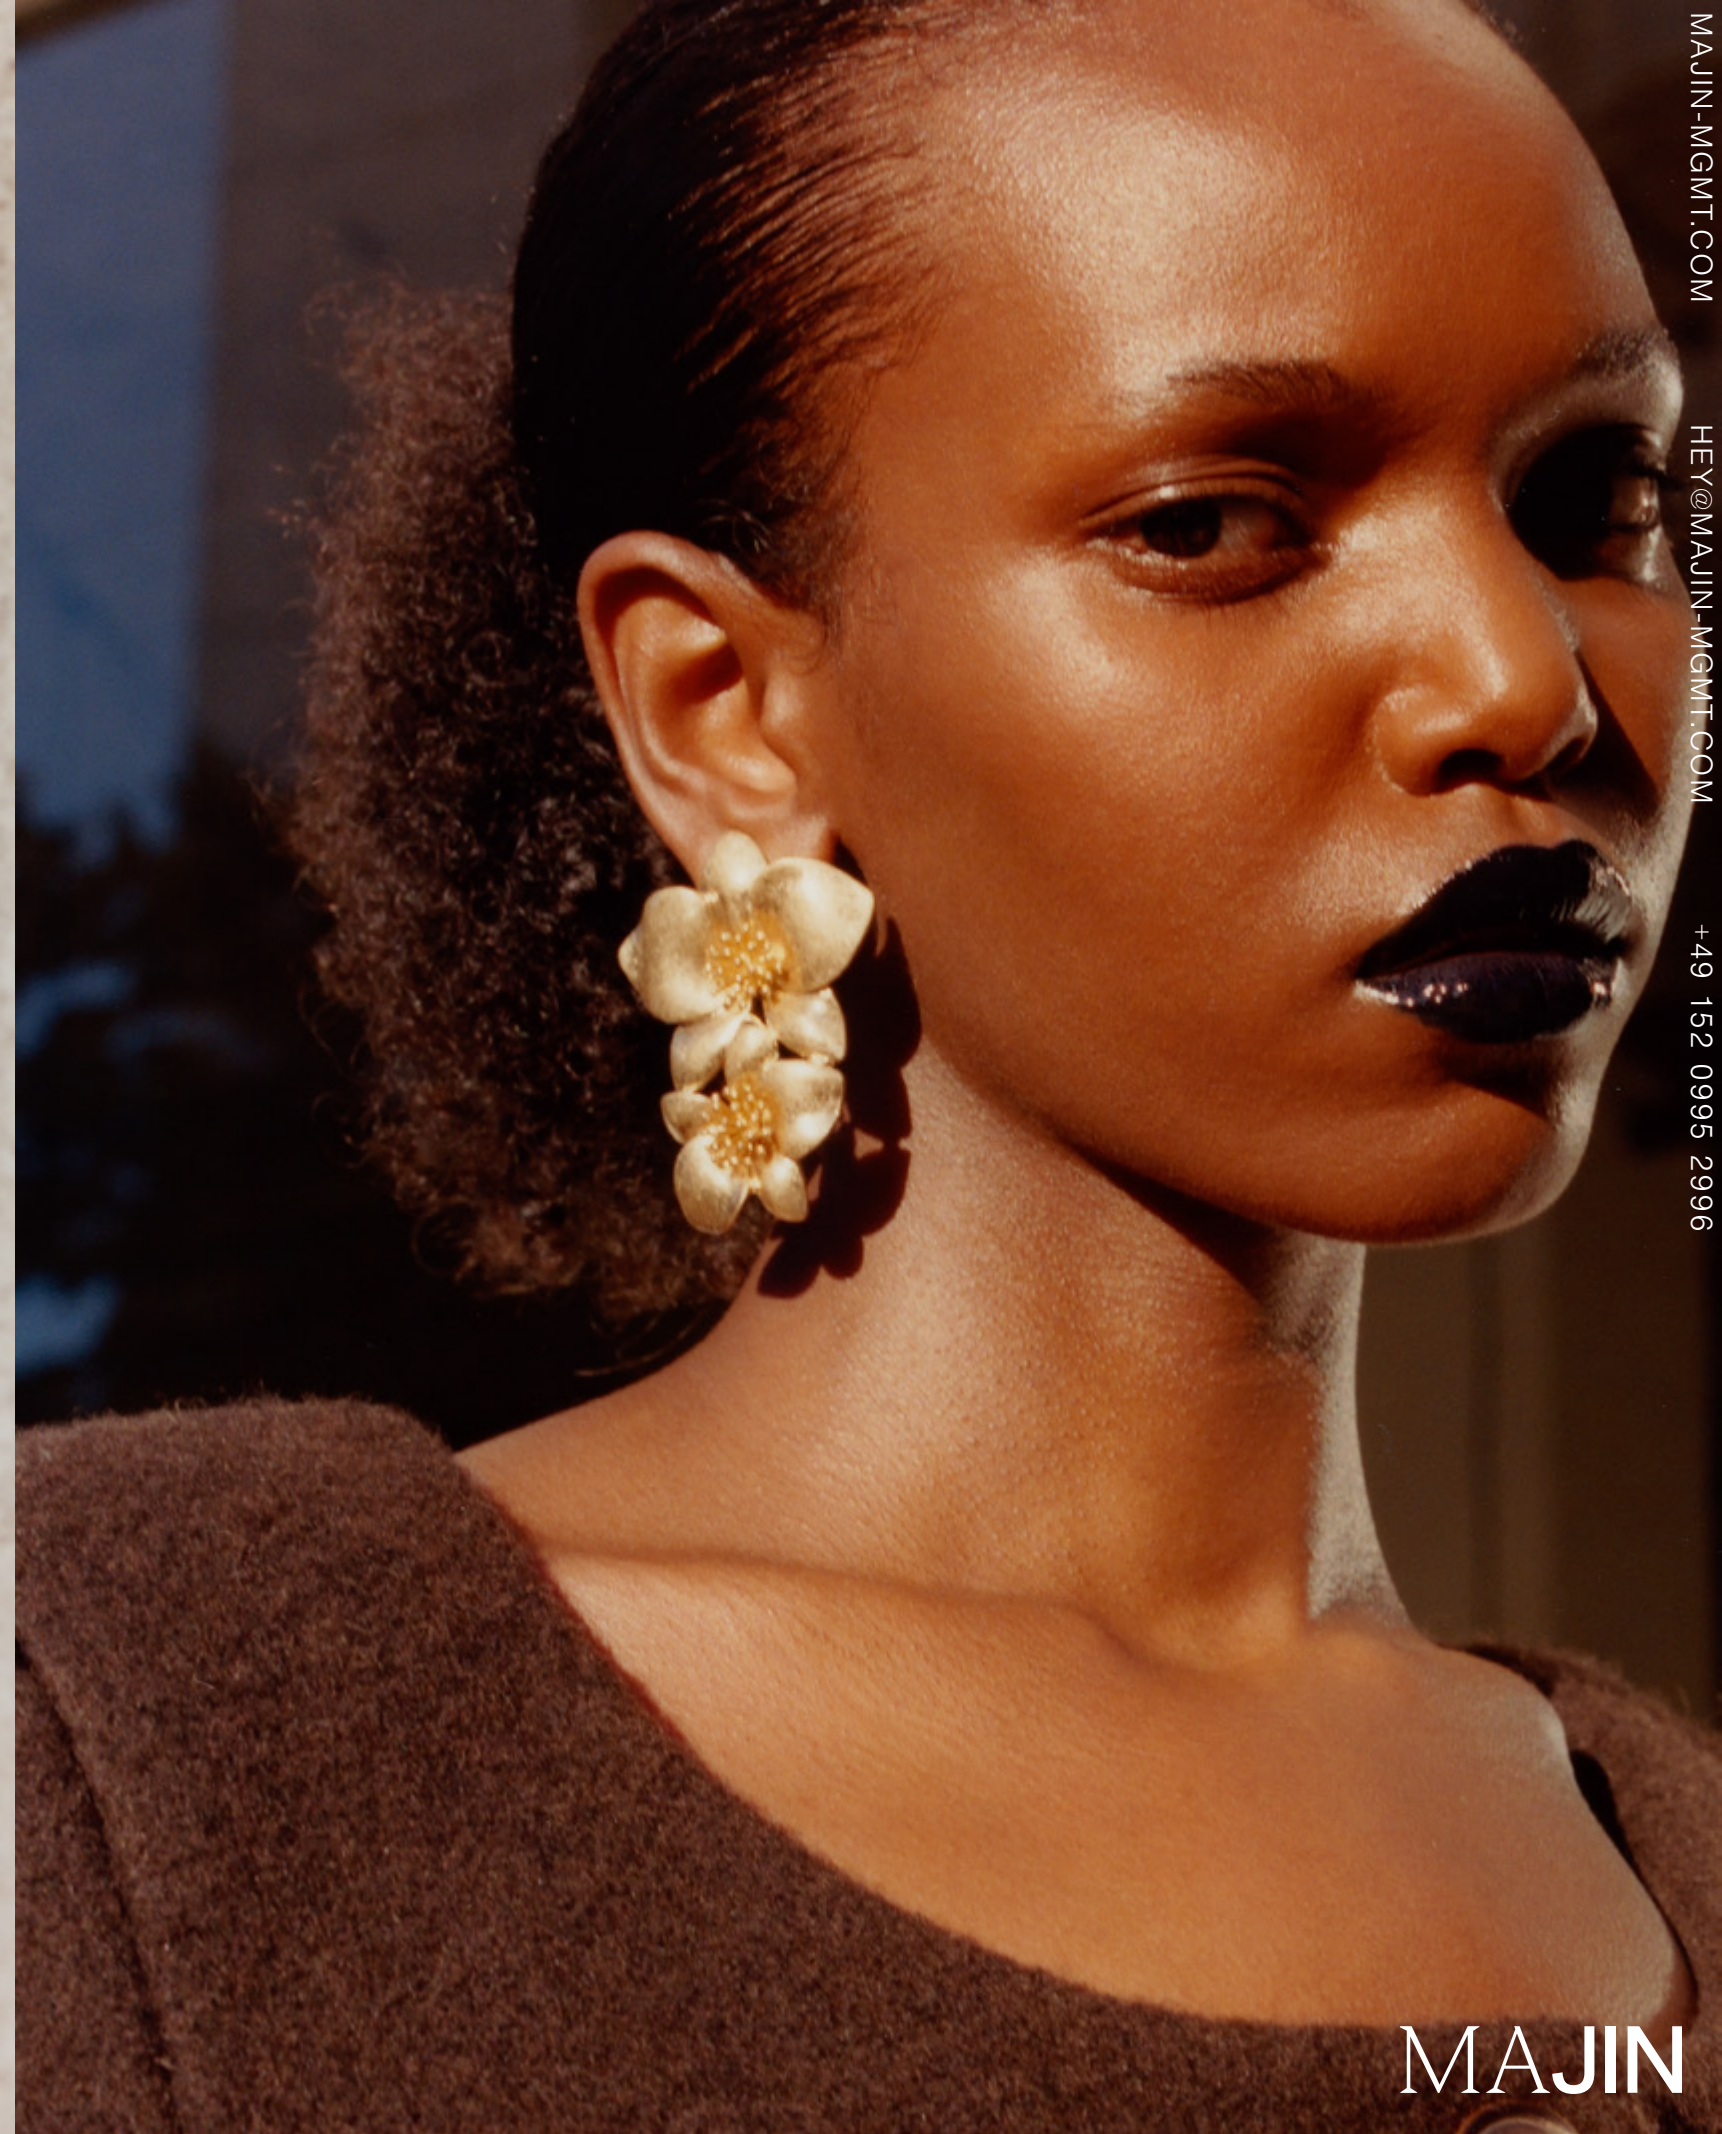

CHARLOTTE HELWIG

MAJIN-MGMT.COM

HEY@MAJIN-MGMT.COM

+49 152 0995 2996

MAJIN