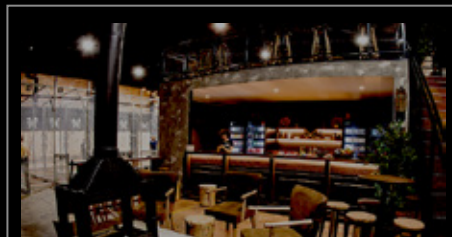

SYDNEY INNER WEST
NSW