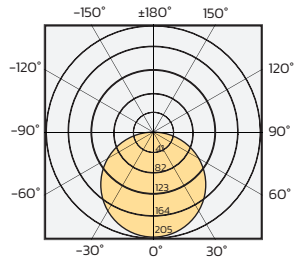

TEMPORARY LINEAR LIGHTING SOLUTIONS

Outdoor

Ref. TEMPORARY SERIES - TG / TR

LIGHT DISTRIBUTION

TG

TR

SPECIFICATIONS

Article No.	TG	TR
Color	Green	Red
W/m	14	
LEDs/m	56	
Voltage	230 V AC ±10%	
Power factor	>0,9	
Lifetime (L80, B10)	30,000h	
Beam angle	120°	
IK	10	
IP	67	
Ambient temp	-20 - + 45 °C	
Input cable	200mm H07RN-F with quick connector	
Output cable	200mm H07RN-F with quick connector	
Power cable	3000mm H07RN-F with quick connectors & Schuko plug	
Material	Frosted silicone glue with signal color	
Maximum length	100m	
Cutting length	250mm	
Reel	5m	
Dimmable	YES	

WIRING GUIDE

INSTALLATION METHODS

Profile

Clip & Screw

Cable ties

DIMENSIONS

PACKING INFO (TG/TR)

Reel	Size(mm)	Weight(kg)
5m	∅220 x H105	2