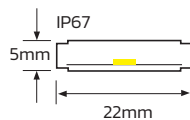

TEMPORARY LINEAR LIGHTING SOLUTIONS

Outdoor

Ref. TEMPORARY SERIES - TG / TR

LIGHT DISTRIBUTION

TG

TR

SPECIFICATIONS

Article No.	TG	TR
Color	Green	Red
W/m	14	
LEDs/m	56	
Voltage	230 V AC ±10%	
Power factor	>0,9	
Lifetime (L80, B10)	30,000h	
Beam angle	120°	
IK	10	
IP	67	
Ambient temp	-20 - + 45 °C	
Input cable	200mm H07RN-F with quick connector	
Output cable	200mm H07RN-F with quick connector	
Power cable	3000mm H07RN-F with quick connectors & Schuko plug	
Material	Frosted silicone glue with signal color	
Maximum length	100m	
Cutting length	250mm	
Reel	5m	
Dimmable	YES	

WIRING GUIDE

INSTALLATION METHODS

Profile

Clip & Screw

Cable ties

DIMENSIONS

PACKING INFO (TG/TR)

Reel	Size(mm)	Weight(kg)
5m	∅220 x H105	2