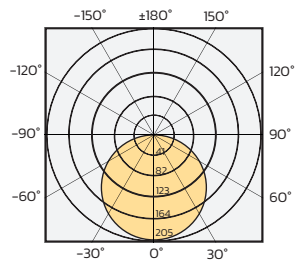

TEMPORARY LINEAR LIGHTING SOLUTIONS

Outdoor

Ref. TEMPORARY SERIES - TG / TR

LIGHT DISTRIBUTION

TG

TR

SPECIFICATIONS

Article No.	TG	TR
Color	Green	Red
W/m	14	
LEDs/m	56	
Voltage	230 V AC ±10%	
Power factor	>0,9	
Lifetime (L80, B10)	30,000h	
Beam angle	120°	
IK	10	
IP	67	
Ambient temp	-20 - + 45 °C	
Input cable	200mm H07RN-F with quick connector	
Output cable	200mm H07RN-F with quick connector	
Power cable	3000mm H07RN-F with quick connectors & Schuko plug	
Material	Frosted silicone glue with signal color	
Maximum length	100m	
Cutting length	250mm	
Reel	5m	
Dimmable	YES	

WIRING GUIDE

INSTALLATION METHODS

Profile

Clip & Screw

Cable ties

DIMENSIONS

PACKING INFO (TG/TR)

Reel	Size(mm)	Weight(kg)
5m	∅220 x H105	2