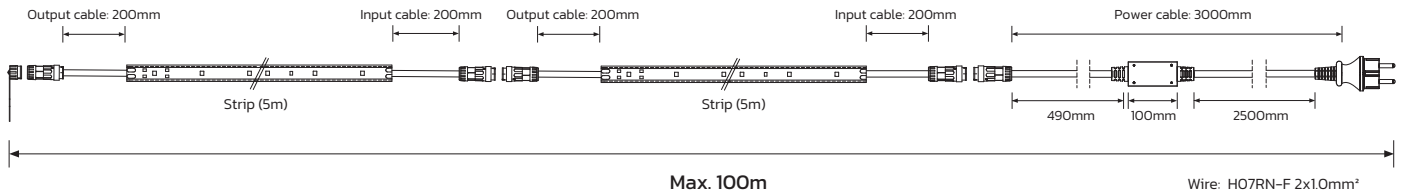

TEMPORARY LINEAR LIGHTING SOLUTIONS

Outdoor

Ref. TEMPORARY SERIES - TG / TR

LIGHT DISTRIBUTION

TG

TR

SPECIFICATIONS

Article No.	TG	TR
Color	Green	Red
W/m	14	
LEDs/m	56	
Voltage	230 V AC ±10%	
Power factor	>0,9	
Lifetime (L80, B10)	30,000h	
Beam angle	120°	
IK	10	
IP	67	
Ambient temp	-20 - + 45 °C	
Input cable	200mm H07RN-F with quick connector	
Output cable	200mm H07RN-F with quick connector	
Power cable	3000mm H07RN-F with quick connectors & Schuko plug	
Material	Frosted silicone glue with signal color	
Maximum length	100m	
Cutting length	250mm	
Reel	5m	
Dimmable	YES	

WIRING GUIDE

INSTALLATION METHODS

Profile

Clip & Screw

Cable ties

DIMENSIONS

PACKING INFO (TG/TR)

Reel	Size(mm)	Weight(kg)
5m	∅220 x H105	2