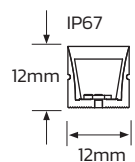

GENERAL LINEAR LIGHTING SOLUTIONS

Indoor/Outdoor

Ref. **GENERAL SERIES - N12/N16**

SPECIFICATIONS

Article No.	N12	N16
Size	12x12mm	16x16mm
Efficiency (lm/W)	>70	>80
Power (lm/W)	17W	
LEDs/m	140	
Voltage	230 V AC ± 10%	
Beam angle	120°	
CCT	2100K-9000K	
Color	Yellow/Orange/Red/Pink/Purple/Blue/Green	
CRI	>80	
Power factor	>0,9	
IK	10	
IP	67	
Ambient temp	-20 - + 45 °C	
Lifetime L80 B10	30,000h	
Material	Translucent silicone	
Cutting length	100mm	
Maximum connectable length	50m	
Dimmable	Traic - phase cut	

LIGHT DISTRIBUTION

N12/N16

WIRING GUIDE

INSTALLATION METHODS

Profile

Clip & Screw

Cable ties

DIMENSIONS

PACKING INFO (N16)

Reel	Size(mm)	Weight(kg)
10m	Ø300 x H75	3
25m	Ø300 x H150	6

PACKING INFO (N12)

Reel	Size(mm)	Weight(kg)
25m	Ø300 x H150	2