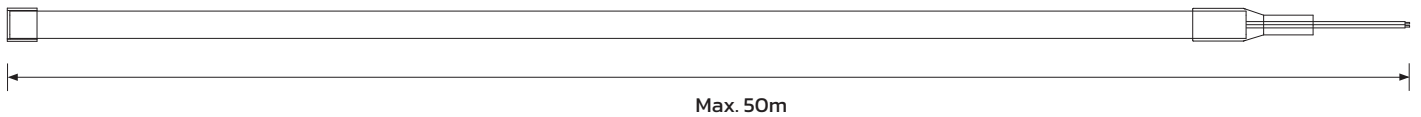

GENERAL LINEAR LIGHTING SOLUTIONS

Indoor/Outdoor

Ref. **GENERAL SERIES - N12/N16**

SPECIFICATIONS

Article No.	N12	N16
Size	12x12mm	16x16mm
Efficiency (lm/W)	>70	>80
Power (lm/W)	17W	
LEDs/m	140	
Voltage	230 V AC ± 10%	
Beam angle	120°	
CCT	2100K-9000K	
Color	Yellow/Orange/Red/Pink/Purple/Blue/Green	
CRI	>80	
Power factor	>0,9	
IK	10	
IP	67	
Ambient temp	-20 - + 45 °C	
Lifetime L80 B10	30,000h	
Material	Translucent silicone	
Cutting length	100mm	
Maximum connectable length	50m	
Dimmable	Traic - phase cut	

LIGHT DISTRIBUTION

N12/N16

WIRING GUIDE

INSTALLATION METHODS

Profile

Clip & Screw

Cable ties

DIMENSIONS

PACKING INFO (N16)

Reel	Size(mm)	Weight(kg)
10m	Ø300 x H75	3
25m	Ø300 x H150	6

PACKING INFO (N12)

Reel	Size(mm)	Weight(kg)
25m	Ø300 x H150	2