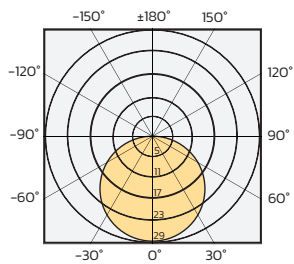

GENERAL LINEAR LIGHTING SOLUTIONS

Indoor/Outdoor

Ref. **GENERAL SERIES - N12/N16**

SPECIFICATIONS

Article No.	N12	N16
Size	12x12mm	16x16mm
Efficiency (lm/W)	>70	>80
Power (lm/W)	17W	
LEDs/m	140	
Voltage	230 V AC ± 10%	
Beam angle	120°	
CCT	2100K-9000K	
Color	Yellow/Orange/Red/Pink/Purple/Blue/Green	
CRI	>80	
Power factor	>0,9	
IK	10	
IP	67	
Ambient temp	-20 - + 45 °C	
Lifetime L80 B10	30,000h	
Material	Translucent silicone	
Cutting length	100mm	
Maximum connectable length	50m	
Dimmable	Traic - phase cut	

LIGHT DISTRIBUTION

N12/N16

WIRING GUIDE

INSTALLATION METHODS

Profile

Clip & Screw

Cable ties

DIMENSIONS

PACKING INFO (N16)

Reel	Size(mm)	Weight(kg)
10m	Ø300 x H75	3
25m	Ø300 x H150	6

PACKING INFO (N12)

Reel	Size(mm)	Weight(kg)
25m	Ø300 x H150	2