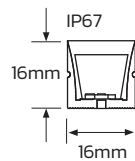

GENERAL LINEAR LIGHTING SOLUTIONS

Indoor/Outdoor

Ref. **GENERAL SERIES - N12/N16**

SPECIFICATIONS

Article No.	N12	N16
Size	12x12mm	16x16mm
Efficiency (lm/W)	>70	>80
Power (lm/W)	17W	
LEDs/m	140	
Voltage	230 V AC ± 10%	
Beam angle	120°	
CCT	2100K-9000K	
Color	Yellow/Orange/Red/Pink/Purple/Blue/Green	
CRI	>80	
Power factor	>0,9	
IK	10	
IP	67	
Ambient temp	-20 - + 45 °C	
Lifetime L80 B10	30,000h	
Material	Translucent silicone	
Cutting length	100mm	
Maximum connectable length	50m	
Dimmable	Traic - phase cut	

LIGHT DISTRIBUTION

N12/N16

WIRING GUIDE

INSTALLATION METHODS

Profile

Clip & Screw

Cable ties

DIMENSIONS

PACKING INFO (N16)

Reel	Size(mm)	Weight(kg)
10m	Ø300 x H75	3
25m	Ø300 x H150	6

PACKING INFO (N12)

Reel	Size(mm)	Weight(kg)
25m	Ø300 x H150	2