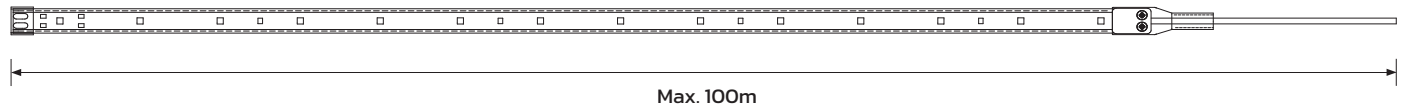

FLICKER FREE LINEAR LIGHTING SOLUTIONS

Indoor/Outdoor

Ref. FLICKER FREE SERIES – F120/F90

OPTIONS

LED Type	W/m	LEDs/m	Size	Lm/W	Lm/m	Cutting Length	Max. Length	Article No.
2835	15	120	12X5mm	115	1725	125mm	100m	F120
2835	15	90	12X5mm	118	1770	166mm	100m	F90

*Configuration options available upon request.

LIGHT DISTRIBUTION

F120

F90

SPECIFICATIONS

Article No.	F120	F90
W/m	15	15
Lumen/M	1725	1770
Lumen/W	115	118
Cutting length	125mm	166mm
LEDs/m	120	90
Flicker PsTLM (Range less than 1) EU 2019/2020	0,1	
Flicker SVM (Range less than 0.4) EU 2019/2020	0,1	
Lifetime (L80, B10)	35,000h	
Voltage	230 V AC ± 5%	
Power factor	0,70	
Beam angle	120°	
CCT	2700K/3000K/4000K/5700K/6000K	
CRI	>80	
IK	08/10	
IP	65/67	
Ambient temp	-20°C - + 40°C	
Material	High transparent silicone	
Double-sided adhesive	3M LSE	
Maximum length	100m	
Reel	5/10/25/50/100m	

WIRING GUIDE

INSTALLATION METHODS

DIMENSIONS

PACKING INFO (F120)

Reel	Size(mm)	Weight(kg): IP65/67
5m	Ø178 x H14,5	0,32/0,38
10m	Ø254 x H12	0,78/0,98
25m	Ø220 x H45	1,71/2,25
50m	Ø220 x H105	3,17/4,26
100m	Ø220 x H215	6,11/8,29

PACKING INFO (F90)

Reel	Size(mm)	Weight(kg): IP65/67
5m	Ø178 x H14,5	0,28/0,36
10m	Ø254 x H12	0,75/0,96
25m	Ø220 x H45	1,68/2,22
50m	Ø220 x H105	3,12/4,20
100m	Ø220 x H215	6,00/8,17