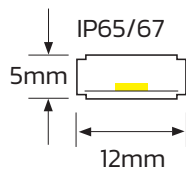

FLICKER FREE LINEAR LIGHTING SOLUTIONS

Indoor/Outdoor

Ref. FLICKER FREE SERIES – F120/F90

OPTIONS

LED Type	W/m	LEDs/m	Size	Lm/W	Lm/m	Cutting Length	Max. Length	Article No.
2835	15	120	12X5mm	115	1725	125mm	100m	F120
2835	15	90	12X5mm	118	1770	166mm	100m	F90

*Configuration options available upon request.

LIGHT DISTRIBUTION

F120

F90

SPECIFICATIONS

Article No.	F120	F90
W/m	15	15
Lumen/M	1725	1770
Lumen/W	115	118
Cutting length	125mm	166mm
LEDs/m	120	90
Flicker PsTLM (Range less than 1) EU 2019/2020	0,1	
Flicker SVM (Range less than 0.4) EU 2019/2020	0,1	
Lifetime (L80, B10)	35,000h	
Voltage	230 V AC ± 5%	
Power factor	0,70	
Beam angle	120°	
CCT	2700K/3000K/4000K/5700K/6000K	
CRI	>80	
IK	08/10	
IP	65/67	
Ambient temp	-20°C - + 40°C	
Material	High transparent silicone	
Double-sided adhesive	3M LSE	
Maximum length	100m	
Reel	5/10/25/50/100m	

WIRING GUIDE

INSTALLATION METHODS

DIMENSIONS

PACKING INFO (F120)

Reel	Size(mm)	Weight(kg): IP65/67
5m	Ø178 x H14,5	0,32/0,38
10m	Ø254 x H12	0,78/0,98
25m	Ø220 x H45	1,71/2,25
50m	Ø220 x H105	3,17/4,26
100m	Ø220 x H215	6,11/8,29

PACKING INFO (F90)

Reel	Size(mm)	Weight(kg): IP65/67
5m	Ø178 x H14,5	0,28/0,36
10m	Ø254 x H12	0,75/0,96
25m	Ø220 x H45	1,68/2,22
50m	Ø220 x H105	3,12/4,20
100m	Ø220 x H215	6,00/8,17