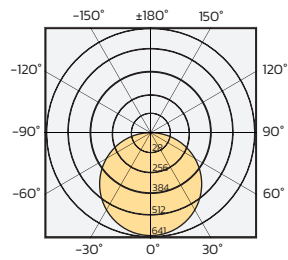

FLICKER FREE LINEAR LIGHTING SOLUTIONS

Indoor/Outdoor

Ref. FLICKER FREE SERIES – F120/F90

OPTIONS

LED Type	W/m	LEDs/m	Size	Lm/W	Lm/m	Cutting Length	Max. Length	Article No.
2835	15	120	12X5mm	115	1725	125mm	100m	F120
2835	15	90	12X5mm	118	1770	166mm	100m	F90

*Configuration options available upon request.

LIGHT DISTRIBUTION

F120

F90

SPECIFICATIONS

Article No.	F120	F90
W/m	15	15
Lumen/M	1725	1770
Lumen/W	115	118
Cutting length	125mm	166mm
LEDs/m	120	90
Flicker PsTLM (Range less than 1) EU 2019/2020	0,1	
Flicker SVM (Range less than 0.4) EU 2019/2020	0,1	
Lifetime (L80, B10)	35,000h	
Voltage	230 V AC ± 5%	
Power factor	0,70	
Beam angle	120°	
CCT	2700K/3000K/4000K/5700K/6000K	
CRI	>80	
IK	08/10	
IP	65/67	
Ambient temp	-20°C - + 40°C	
Material	High transparent silicone	
Double-sided adhesive	3M LSE	
Maximum length	100m	
Reel	5/10/25/50/100m	