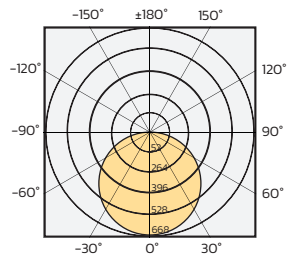

FLICKER FREE LINEAR LIGHTING SOLUTIONS

Indoor/Outdoor

Ref. FLICKER FREE SERIES – F120/F90

OPTIONS

LED Type	W/m	LEDs/m	Size	Lm/W	Lm/m	Cutting Length	Max. Length	Article No.
2835	15	120	12X5mm	115	1725	125mm	100m	F120
2835	15	90	12X5mm	118	1770	166mm	100m	F90

*Configuration options available upon request.

LIGHT DISTRIBUTION

F120

F90

SPECIFICATIONS

Article No.	F120	F90
W/m	15	15
Lumen/M	1725	1770
Lumen/W	115	118
Cutting length	125mm	166mm
LEDs/m	120	90
Flicker PsTLM (Range less than 1) EU 2019/2020	0,1	
Flicker SVM (Range less than 0.4) EU 2019/2020	0,1	
Lifetime (L80, B10)	35,000h	
Voltage	230 V AC ± 5%	
Power factor	0,70	
Beam angle	120°	
CCT	2700K/3000K/4000K/5700K/6000K	
CRI	>80	
IK	08/10	
IP	65/67	
Ambient temp	-20°C - + 40°C	
Material	High transparent silicone	
Double-sided adhesive	3M LSE	
Maximum length	100m	
Reel	5/10/25/50/100m	