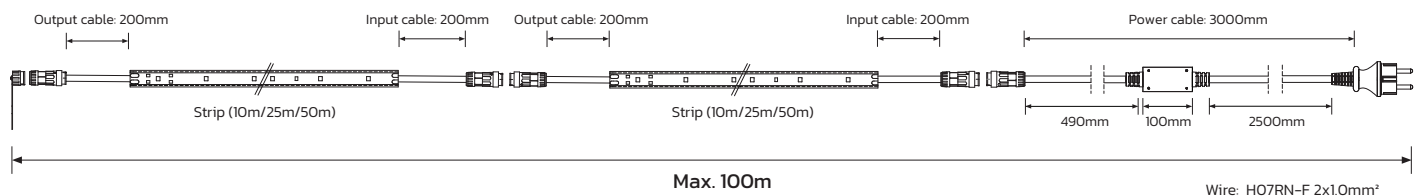

TEMPORARY LINEAR LIGHTING SOLUTIONS

Outdoor

Ref. TEMPORARY SERIES - T100

OPTIONS

	Power	LEDs/m	Size	Max. Length	Working hours	Lifetime (L70,B10)	Article No.
Light Duty	14W/m	56	12X5mm	100m	<10h/day	25,000h	T100L
Heavy Duty	14W/m	112	12X5mm	100m	24h/day	35,000h	T100H

*Configuration options available upon request.

SPECIFICATIONS

Article No.	T100L	T100H
LEDs/m	56	112
Cutting length	250mm	125mm
Lifetime (L70, B10)	25000h	35000h
Voltage	230 V AC ± 10%	
W/m	14	
Lumen/M	1300	
Lumen/W	>90	
CCT	6000K	
Power factor	>0,9	
Beam angle	120°	
CRI	>80	
IK	10	
IP	67	
Ambient temp	-20 - + 45 °C	
Input cable	200mm H07RN-F with quick connector	
Output cable	200mm H07RN-F with quick connector	
Power cable	3000mm H07RN-F with quick connectors & Schuko plug	
Material	Frosted silicone & Glow effect	
Maximum length	100m	
Reel	10/25/50m	
Dimmable	Yes	

LIGHT DISTRIBUTION

T100

WIRING GUIDE

INSTALLATION METHODS

DIMENSIONS

PACKING INFO

Reel	Size(mm)	Weight(kg)
10m	Ø220 x H45	2
25m	Ø350 x H85	3,3
50m	Ø220 x H215	6,5