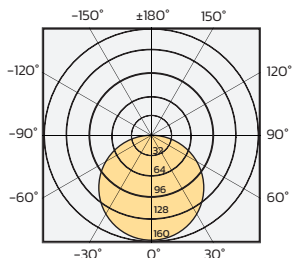

TEMPORARY LINEAR LIGHTING SOLUTIONS

Outdoor

Ref. TEMPORARY SERIES - T100

OPTIONS

	Power	LEDs/m	Size	Max. Length	Working hours	Lifetime (L70,B10)	Article No.
Light Duty	14W/m	56	12X5mm	100m	<10h/day	25,000h	T100L
Heavy Duty	14W/m	112	12X5mm	100m	24h/day	35,000h	T100H

*Configuration options available upon request.

SPECIFICATIONS

Article No.	T100L	T100H
LEDs/m	56	112
Cutting length	250mm	125mm
Lifetime (L70, B10)	25000h	35000h
Voltage	230 V AC ± 10%	
W/m	14	
Lumen/M	1300	
Lumen/W	>90	
CCT	6000K	
Power factor	>0,9	
Beam angle	120°	
CRI	>80	
IK	10	
IP	67	
Ambient temp	-20 - + 45 °C	
Input cable	200mm H07RN-F with quick connector	
Output cable	200mm H07RN-F with quick connector	
Power cable	3000mm H07RN-F with quick connectors & Schuko plug	
Material	Frosted silicone & Glow effect	
Maximum length	100m	
Reel	10/25/50m	
Dimmable	Yes	

LIGHT DISTRIBUTION

T100

WIRING GUIDE

INSTALLATION METHODS

DIMENSIONS

PACKING INFO

Reel	Size(mm)	Weight(kg)
10m	Ø220 x H45	2
25m	Ø350 x H85	3,3
50m	Ø220 x H215	6,5