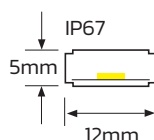

*Configuration options available upon request.

SPECIFICATIONS

Article No.	T100L	T100H
LEDs/m	56	112
Cutting length	250mm	125mm
Lifetime (L70, B10)	25000h	35000h
Voltage	230 V AC ± 10%	
W/m	14	
Lumen/M	1300	
Lumen/W	>90	
CCT	6000K	
Power factor	>0,9	
Beam angle	120°	
CRI	>80	
IK	10	
IP	67	
Ambient temp	-20 - + 45 °C	
Input cable	200mm H07RN-F with quick connector	
Output cable	200mm H07RN-F with quick connector	
Power cable	3000mm H07RN-F with quick connectors & Schuko plug	
Material	Frosted silicone & Glow effect	
Maximum length	100m	
Reel	10/25/50m	
Dimmable	Yes	

LIGHT DISTRIBUTION

T100

WIRING GUIDE

INSTALLATION METHODS

DIMENSIONS

PACKING INFO

Reel	Size(mm)	Weight(kg)
10m	Ø220 x H45	2
25m	Ø350 x H85	3,3
50m	Ø220 x H215	6,5