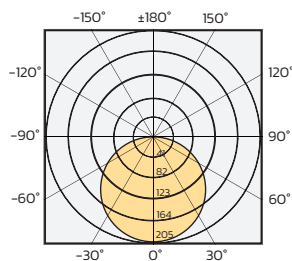

TEMPORARY LINEAR LIGHTING SOLUTIONS

Outdoor

Ref. **TEMPORARY SERIES - T300/T500**

OPTIONS

	Power	LEDs/m	Size	Cutting length	Max. Length	Working hours	Lifetime (L70,B10)	Article No.
Light Duty	3W/m	11	12X5mm	250mm	300m	<10h/day	25,000h	T300L
Heavy Duty	3W/m	22	12X5mm	125mm	300m	24h/day	35,000h	T300H
Light Duty	3W/m	11	22X5mm	250mm	500m	<10h/day	25,000h	T500L
Heavy Duty	3W/m	22	22X5mm	125mm	500m	24h/day	35,000h	T500H

*Configuration options available upon request.

LIGHT DISTRIBUTION

T300

T500

SPECIFICATIONS

Article No.	T300L/T300H	T500L/T500H
LEDs/m	11/22	11/22
Maximum length	300m	500m
Lifetime (L70, B10)	25000h/35000h	25000/35000h
Reel	10/25/50m	25m
W/m		3
Lumen /M		260
Lumen/W		85
Voltage		230 V AC ±10%
CCT		6000K
Power factor		>0,9
Beam angle		120°
CRI		>80
IK		10
IP		67
Ambient temp		-20 - + 45 °C
Input cable		200mm HO7RN-F with quick connector
Output cable		200mm HO7RN-F with quick connector
Power cable		3000mm HO7RN-F with quick connectors & Schuko plug
Material		Frosted silicone & Glow effect
Dimmable		Yes