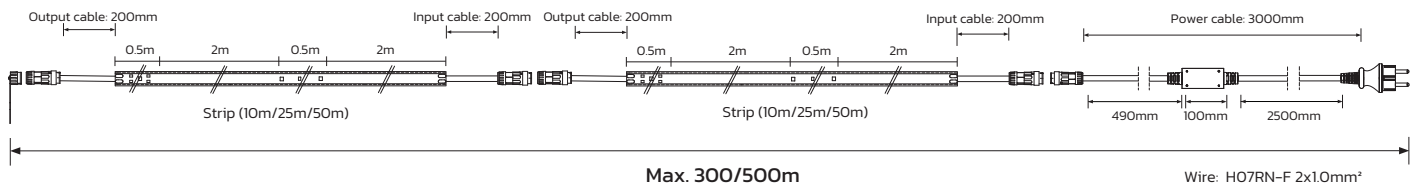

TEMPORARY LINEAR LIGHTING SOLUTIONS

Outdoor

Ref. **TEMPORARY SERIES - T300/T500**

OPTIONS

	Power	LEDs/m	Size	Cutting length	Max. Length	Working hours	Lifetime (L70,B10)	Article No.
Light Duty	3W/m	11	12X5mm	250mm	300m	<10h/day	25,000h	T300L
Heavy Duty	3W/m	22	12X5mm	125mm	300m	24h/day	35,000h	T300H
Light Duty	3W/m	11	22X5mm	250mm	500m	<10h/day	25,000h	T500L
Heavy Duty	3W/m	22	22X5mm	125mm	500m	24h/day	35,000h	T500H

*Configuration options available upon request.

LIGHT DISTRIBUTION

T300

T500

SPECIFICATIONS

Article No.	T300L/T300H	T500L/T500H
LEDs/m	11/22	11/22
Maximum length	300m	500m
Lifetime (L70, B10)	25000h/35000h	25000/35000h
Reel	10/25/50m	25m
W/m		3
Lumen /M		260
Lumen/W		85
Voltage		230 V AC ±10%
CCT		6000K
Power factor		>0,9
Beam angle		120°
CRI		>80
IK		10
IP		67
Ambient temp		-20 - + 45 °C
Input cable		200mm HO7RN-F with quick connector
Output cable		200mm HO7RN-F with quick connector
Power cable		3000mm HO7RN-F with quick connectors & Schuko plug
Material		Frosted silicone & Glow effect
Dimmable		Yes

WIRING GUIDE

INSTALLATION METHODS

Profile

Clip & Screw

Cable ties

DIMENSIONS

PACKING INFO (T300)

Reel	Size(mm)	Weight(kg)
10m	Ø220 x H45	2
25m	Ø220 x H105	3,5
50m	Ø220 x H215	8

PACKING INFO (T500)

Reel	Size(mm)	Weight(kg)
25m	Ø220 x H215	8