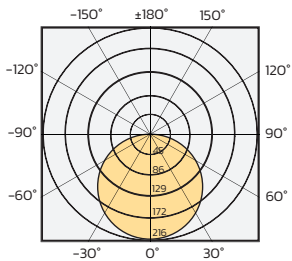

TEMPORARY LINEAR LIGHTING SOLUTIONS

Outdoor

Ref. **TEMPORARY SERIES - T300/T500**

OPTIONS

	Power	LEDs/m	Size	Cutting length	Max. Length	Working hours	Lifetime (L70,B10)	Article No.
Light Duty	3W/m	11	12X5mm	250mm	300m	<10h/day	25,000h	T300L
Heavy Duty	3W/m	22	12X5mm	125mm	300m	24h/day	35,000h	T300H
Light Duty	3W/m	11	22X5mm	250mm	500m	<10h/day	25,000h	T500L
Heavy Duty	3W/m	22	22X5mm	125mm	500m	24h/day	35,000h	T500H

*Configuration options available upon request.

LIGHT DISTRIBUTION

T300

T500

SPECIFICATIONS

Article No.	T300L/T300H	T500L/T500H
LEDs/m	11/22	11/22
Maximum length	300m	500m
Lifetime (L70, B10)	25000h/35000h	25000/35000h
Reel	10/25/50m	25m
W/m		3
Lumen /M		260
Lumen/W		85
Voltage		230 V AC ±10%
CCT		6000K
Power factor		>0,9
Beam angle		120°
CRI		>80
IK		10
IP		67
Ambient temp		-20 - + 45 °C
Input cable		200mm HO7RN-F with quick connector
Output cable		200mm HO7RN-F with quick connector
Power cable		3000mm HO7RN-F with quick connectors & Schuko plug
Material		Frosted silicone & Glow effect
Dimmable		Yes