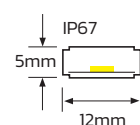

TEMPORARY LINEAR LIGHTING SOLUTIONS

Outdoor

Ref. **TEMPORARY SERIES - T300/T500**

OPTIONS

	Power	LEDs/m	Size	Cutting length	Max. Length	Working hours	Lifetime (L70,B10)	Article No.
Light Duty	3W/m	11	12X5mm	250mm	300m	<10h/day	25,000h	T300L
Heavy Duty	3W/m	22	12X5mm	125mm	300m	24h/day	35,000h	T300H
Light Duty	3W/m	11	22X5mm	250mm	500m	<10h/day	25,000h	T500L
Heavy Duty	3W/m	22	22X5mm	125mm	500m	24h/day	35,000h	T500H

*Configuration options available upon request.

LIGHT DISTRIBUTION

T300

T500

SPECIFICATIONS

Article No.	T300L/T300H	T500L/T500H
LEDs/m	11/22	11/22
Maximum length	300m	500m
Lifetime (L70, B10)	25000h/35000h	25000/35000h
Reel	10/25/50m	25m
W/m		3
Lumen /M		260
Lumen/W		85
Voltage		230 V AC ±10%
CCT		6000K
Power factor		>0,9
Beam angle		120°
CRI		>80
IK		10
IP		67
Ambient temp		-20 - + 45 °C
Input cable		200mm HO7RN-F with quick connector
Output cable		200mm HO7RN-F with quick connector
Power cable		3000mm HO7RN-F with quick connectors & Schuko plug
Material		Frosted silicone & Glow effect
Dimmable		Yes

WIRING GUIDE

INSTALLATION METHODS

Profile

Clip & Screw

Cable ties

DIMENSIONS

PACKING INFO (T300)

Reel	Size(mm)	Weight(kg)
10m	Ø220 x H45	2
25m	Ø220 x H105	3,5
50m	Ø220 x H215	8

PACKING INFO (T500)

Reel	Size(mm)	Weight(kg)
25m	Ø220 x H215	8