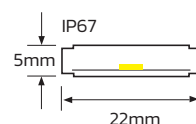

TEMPORARY LINEAR LIGHTING SOLUTIONS

Outdoor

Ref. **TEMPORARY SERIES - T300/T500**

OPTIONS

	Power	LEDs/m	Size	Cutting length	Max. Length	Working hours	Lifetime (L70,B10)	Article No.
Light Duty	3W/m	11	12X5mm	250mm	300m	<10h/day	25,000h	T300L
Heavy Duty	3W/m	22	12X5mm	125mm	300m	24h/day	35,000h	T300H
Light Duty	3W/m	11	22X5mm	250mm	500m	<10h/day	25,000h	T500L
Heavy Duty	3W/m	22	22X5mm	125mm	500m	24h/day	35,000h	T500H

*Configuration options available upon request.

LIGHT DISTRIBUTION

T300

T500

SPECIFICATIONS

Article No.	T300L/T300H	T500L/T500H
LEDs/m	11/22	11/22
Maximum length	300m	500m
Lifetime (L70, B10)	25000h/35000h	25000/35000h
Reel	10/25/50m	25m
W/m		3
Lumen /M		260
Lumen/W		85
Voltage		230 V AC ±10%
CCT		6000K
Power factor		>0,9
Beam angle		120°
CRI		>80
IK		10
IP		67
Ambient temp		-20 - + 45 °C
Input cable		200mm HO7RN-F with quick connector
Output cable		200mm HO7RN-F with quick connector
Power cable		3000mm HO7RN-F with quick connectors & Schuko plug
Material		Frosted silicone & Glow effect
Dimmable		Yes

WIRING GUIDE

INSTALLATION METHODS

Profile

Clip & Screw

Cable ties

DIMENSIONS

PACKING INFO (T300)

Reel	Size(mm)	Weight(kg)
10m	Ø220 x H45	2
25m	Ø220 x H105	3,5
50m	Ø220 x H215	8

PACKING INFO (T500)

Reel	Size(mm)	Weight(kg)
25m	Ø220 x H215	8