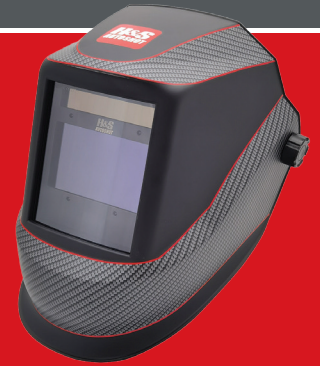

EFFECTIVE APRIL 1-JUNE 30

**H&S**  
AUTOSHOT™

# Buy a 140A or 200A Multi-MIG Welder & Cart Package

HSW-6215P OR HSW-6222P

**Get a FREE  
Welding Helmet**  
\$180 VALUE

**AUTO-PRO™**  
HSW-7030

True color ADF, Full-size view  
with 5-pt headgear, 4 sensors  
to 5A and grind mode

## 140A & 200A Multi-MIG Smart Welders

For all steel alloys. Al & silicone bronze with optional spool gun.

- Large 7" LCD Display w/ touch pad
- MIG, S-MIG, TIG & STICK capable
- Scroll menu parameter selection
- Synergic (auto set/smart) MIG settings
- SL15-10 MIG gun & 200 earth clamp
- Gas regulator & 8" spool weld wire
- Spool gun direct-connect (HSW-7020)
- CSA/US certified @ 35% DC