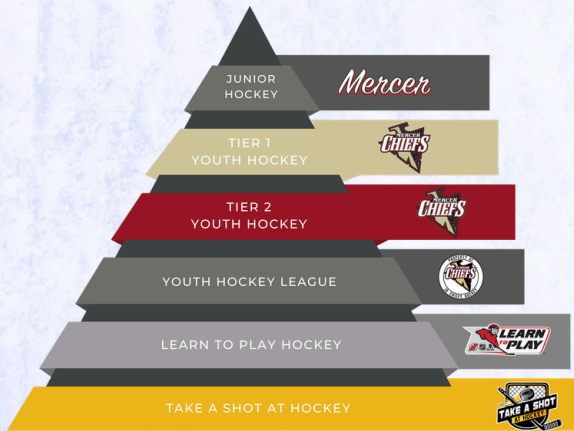

PLAY THE GAME!

MERCER CHIEFS

The Mercer Chiefs proudly play in the Atlantic Hockey Federation ("AHF"), a USA Hockey Sanctioned Elite Tier-II Youth Hockey League that facilitates high quality games and showcases throughout the Mid-Atlantic for its club members and families. Each team practices twice a week and game counts vary by age level.

PRINCETON TIGER LILIES

The Princeton Tiger Lilies - Girls Tier I and Tier II proudly play in the Atlantic Girls Hockey Federation ("AGHF") and the National Girls Hockey League ("NGHL") to provide opportunity for girls to play across the Mid-Atlantic region. Program features 8U-19U teams.