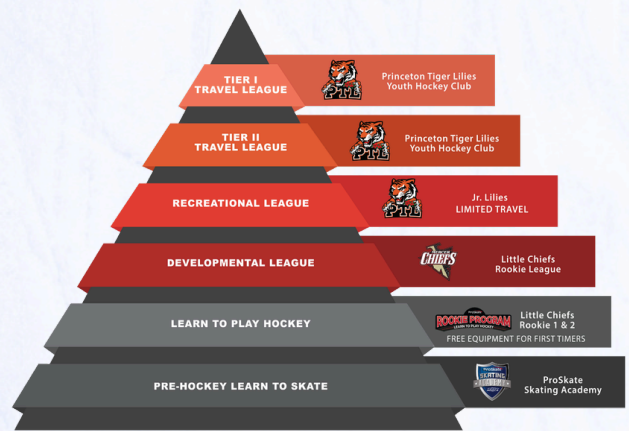

PLAY THE GAME!

MERCER CHIEFS

The Mercer Chiefs proudly play in the Atlantic Hockey Federation ("AHF"), a USA Hockey Sanctioned Elite Tier-II Youth Hockey League that facilitates high quality games and showcases throughout the Mid-Atlantic for its club members and families. Each team practices twice a week and game counts vary by age level.

PRINCETON TIGER LILIES

The Princeton Tiger Lilies - Girls Tier I and Tier II proudly play in the Atlantic Girls Hockey Federation ("AGHF") and the National Girls Hockey League ("NGHL") to provide opportunity for girls to play across the Mid-Atlantic region. Program features 8U-19U teams.