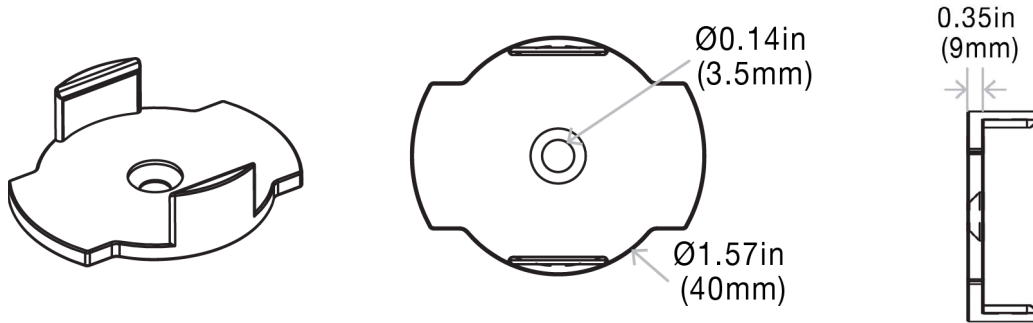

ARC - FLEX STRING 4 SPI

Outdoor Rated Profile - SPI-Pixel

MOUNTING

CLIP MOUNT - FLEX STRING LARGE DIMENSIONS: CPFL