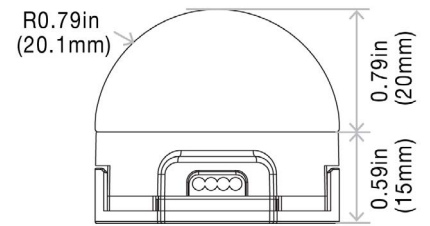

FROSTED DOME-SMALL LENS COVER DIMENSIONS