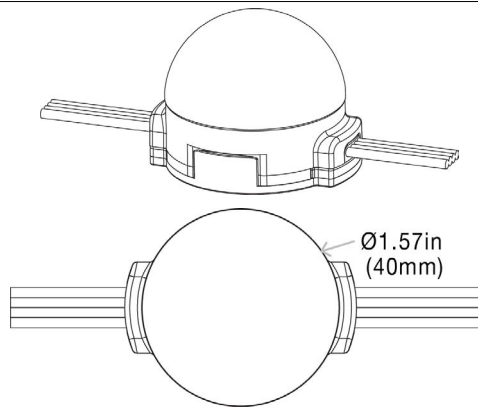

FROSTED DOME-SMALL LENS COVER DIMENSIONS