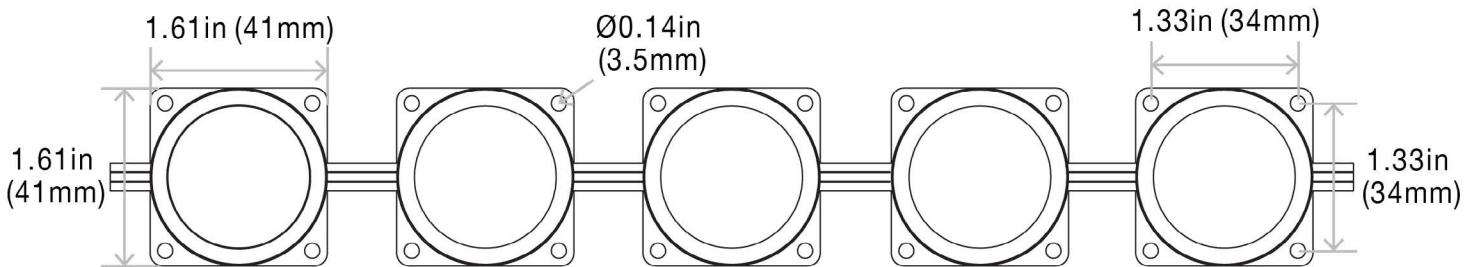

SURFACE MOUNT - FLEX STRING LARGE DIMENSIONS: SAFL