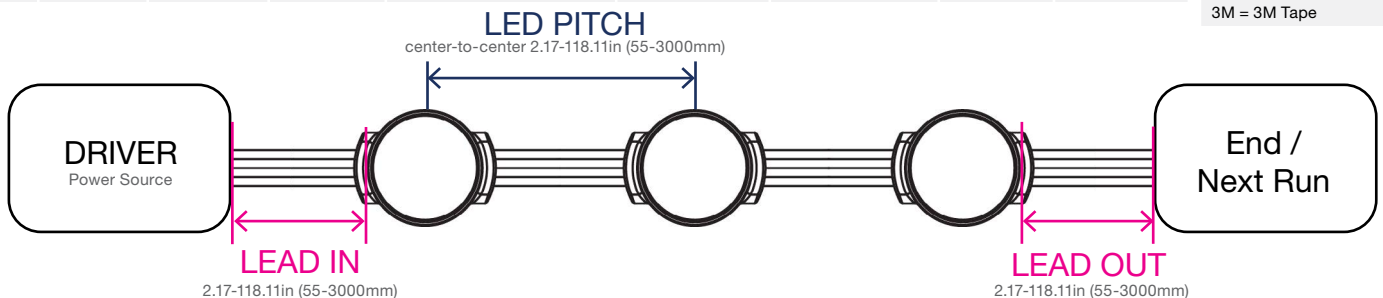

CERTIFICATIONS & FEATURES

FIXTURE TYPE		OPTICS				ELECTRICAL		LEAD CABLES		
SERIES	PROFILE	HOUSING MATERIAL	HOUSING COLOR*	LENS COVER	LED FUNCTION	LED COLOR	VOLTAGE	LED PITCH (MM)**	LEAD IN (MM)***	LEAD OUT (MM)***
A = Arc	F4 = Flex String-4SPI	A = Die Cast Aluminum X = Custom	W = White B = Black G = Gray C = Custom RAL#	CF = Clear + Flat FA = Frosted + Flat-3mm FB = Frosted + Flat-5mm FC = Frosted + Flat-10mm FS = Frosted + Dome-Small FL = Frosted + Dome-Large XD = Crystal + Dome	SPI = SPI-Pixel SPW = SPI-Pixel- RGBW/A	AM = Amber 18K = 1800K 24K = 2400K 27K = 2700K 30K = 3000K 35K = 3500K 40K = 4000K 60K = 6000K T27 = 2700-6000K T30 = 3000-6000K RGB = RGB	24 = 24V DC	055 = 55mm 060 = 60mm 070 = 70mm 080 = 80mm 090 = 90mm 100 = 100mm 110 = 110mm 120 = 120mm 130 = 130mm 140 = 140mm 150 = 150mm ... XXXX = Up to 3000mm	Min = 55mm Max = 3000mm	Min = 55mm Max = 3000mm

MOUNTING	
TYPE	
CPFL = Clip Mount - Flex Lg	
UCFL = U-Channel - Flex Lg	
SAFL = Surface Mount - Flex Lg	
3M = 3M Tape