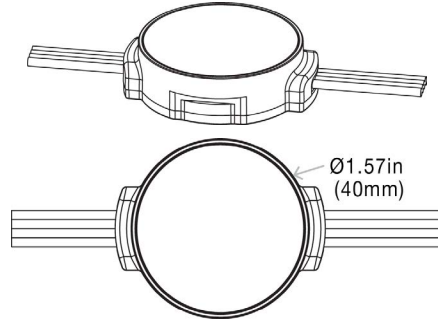

Material	Die-casting aluminum plus PC clear or frosted cover
Viewing Angle	120°~180° Depending on Lens Cover
Pixel Size	70~350mm (manufacture to order, dot to dot, pitch:70mm minimum)
LED Type	SMD LEDs
LED Count	6pcs
Power	1.8W/nos
Connection Type	Flexible cable
Controller	Driven by Pixel-Driver-1 (SPI to DMX)
Lumen Maintenance	50,000 Hours L70 @ 77°F (25°C)
Weight	0.11lbs (50g/nos.)

ARC - FLEX STRING 6 SPI

Outdoor Rated Profile - SPI-Pixel

OPTICS - LED COLORS

LED COLORS

ELECTRICAL

FIXTURE SPECIFICATIONS & ELECTRICAL PARAMETERS

COLOR	LUMEN COUNT (CLEAR + FLAT LENS COVER)*
1800K	70lm
2400K	74lm
2700K	77lm
3000K	80lm
3500K	83lm
4000K	85lm
6000K	88lm
2700K ~ 6000K	85lm at 2 colors at 100% drive current
3000K ~ 6000K	85lm at 2 colors at 100% drive current
RGB	56lm at RGB at 100% drive current
R,G,B,2700K	65lm at all four LEDs (R,G,B,W) at 100% drive current
R,G,B,3000K	65lm at all four LEDs (R,G,B,W) at 100% drive current
R,G,B,4000K	65lm at all four LEDs (R,G,B,W) at 100% drive current
R,G,B,6000K	65lm at all four LEDs (R,G,B,W) at 100% drive current
R,G,B,AMBER	65lm at all four LEDs (R,G,B,Amber) at 100% drive current

*Frosted lens cover lumen count to be reduced by ~20-25%

ARC - FLEX STRING 6 SPI

Outdoor Rated Profile - SPI-Pixel

OPTICS - LENS COVERS

CLEAR FLAT LENS COVER DIMENSIONS

FROSTED DOME-SMALL LENS COVER DIMENSIONS

FROSTED DOME-LARGE LENS COVER DIMENSIONS

FROSTED FLAT 5MM LENS COVER DIMENSIONS

CRYSTAL DOME LENS COVER DIMENSIONS

FROSTED FLAT 3MM LENS COVER

FROSTED FLAT 10MM LENS COVER

ARC - FLEX STRING 6 SPI

Outdoor Rated Profile - SPI-Pixel