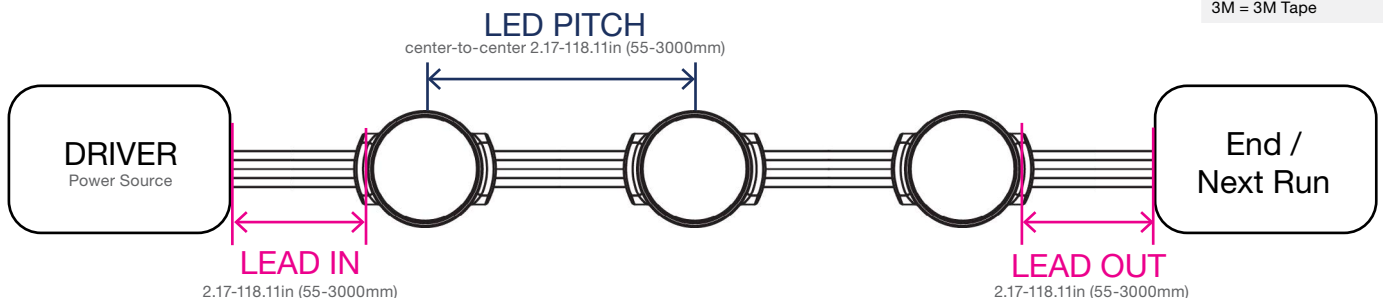

ARC PUCK - FLEX STRING 6 SPI

Outdoor Rated Profile - SPI-Pixel

TEMPERATURES

AMBIENT OPERATING TEMPERATURE:
-4°F to 122°F (-20°C to 50°C)

FIXTURE STORAGE TEMPERATURE:
-40°F to 158°F (-40°C to 70°C)

FEATURES

Material	Die-casting aluminum plus PC clear or frosted cover
Viewing Angle	120°~180° Depending on Lens Cover
Pixel Size	70~350mm (manufacture to order, dot to dot, pitch:70mm minimum)
LED Type	SMD LEDs
LED Count	6pcs
Power	1.8W/nos
Connection Type	Flexible cable
Controller	Driven by Pixel-Driver-1 (SPI to DMX)
Lumen Maintenance	50,000 Hours L70 @ 77°F (25°C)
Weight	0.11lbs (50g/nos.)

CERTIFICATIONS & FEATURES

FIXTURE TYPE		OPTICS				ELECTRICAL			LEAD CABLES	
SERIES	PROFILE	HOUSING MATERIAL	HOUSING COLOR*	LENS COVER	LED FUNCTION	LED COLOR	VOLTAGE	LED PITCH (MM)**	LEAD IN (MM)***	LEAD OUT (MM)***
A = Arc	F6 = Flex String-6SPI	A = Die Cast Aluminum X = Custom	W = White B = Black G = Gray C = Custom RAL#	CF = Clear + Flat FA = Frosted + Flat-3mm FB = Frosted + Flat-5mm FC = Frosted + Flat-10mm FS = Frosted + Dome-Small FL = Frosted + Dome-Large XD = Crystal + Dome	SPI = SPI-Pixel SPW = SPI-Pixel- RGBW/A	AM = Amber 18K = 1800K 24K = 2400K 27K = 2700K 30K = 3000K 35K = 3500K 40K = 4000K 60K = 6000K T27 = 2700-6000K T30 = 3000-6000K RGB = RGB	24 = 24V DC	055 = 55mm 060 = 60mm 070 = 70mm 080 = 80mm 090 = 90mm 100 = 100mm 110 = 110mm 120 = 120mm 130 = 130mm 140 = 140mm 150 = 150mm ... XXXX = Up to 3000mm	Min = 55mm Max = 3000mm	Min = 55mm Max = 3000mm

MOUNTING
TYPE
CPFL = Clip Mount - Flex Lg
UCFL = U-Channel - Flex Lg
SAFL = Surface Mount - Flex Lg
3M = 3M Tape

*The housing color can be black, white or grey color and also can be custom RAL#. **Pixel Size: 55~3000mm(manufacture to order, puck to puck, pitch: 55mm minimum).
***Connection Type: Flexible cable