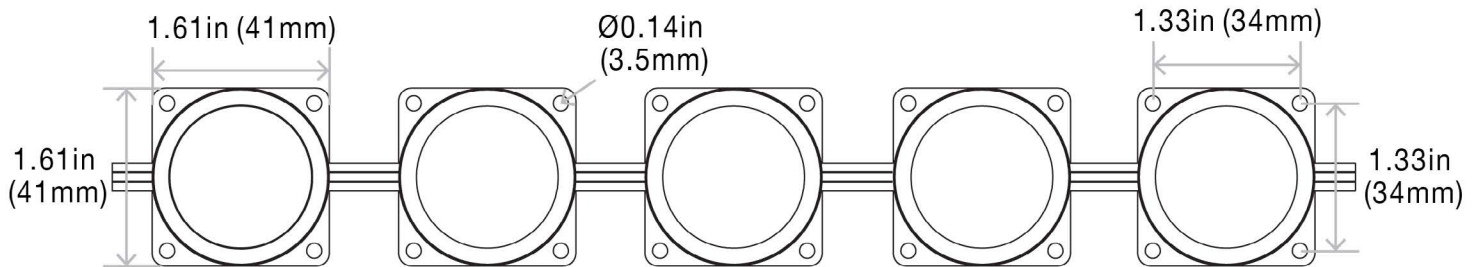

Material	Die-casting aluminum plus PC clear or frosted cover
Viewing Angle	120°~180° Depending on Lens Cover
Pixel Size	70~350mm (manufacture to order, dot to dot, pitch:70mm minimum)
LED Type	SMD LEDs
LED Count	6pcs
Power	1.8W/nos
Connection Type	Flexible cable
Controller	Driven by Pixel-Driver-1 (SPI to DMX)
Lumen Maintenance	50,000 Hours L70 @ 77°F (25°C)
Weight	0.11lbs (50g/nos.)

*Frosted lens cover lumen count to be reduced by ~20-25%

ARC - FLEX STRING 6 SPI

Outdoor Rated Profile - SPI-Pixel

OPTICS - LENS COVERS

CLEAR FLAT LENS COVER DIMENSIONS

FROSTED DOME-SMALL LENS COVER DIMENSIONS

FROSTED DOME-LARGE LENS COVER DIMENSIONS

FROSTED FLAT 5MM LENS COVER DIMENSIONS

CRYSTAL DOME LENS COVER DIMENSIONS

FROSTED FLAT 3MM LENS COVER

FROSTED FLAT 10MM LENS COVER

ARC - FLEX STRING 6 SPI

Outdoor Rated Profile - SPI-Pixel

MOUNTING

CLIP MOUNT - FLEX STRING LARGE DIMENSIONS: CPFL

SURFACE MOUNT - FLEX STRING LARGE DIMENSIONS: SAFL

U-CHANNEL MOUNT - FLEX STRING LARGE DIMENSIONS: UCFL