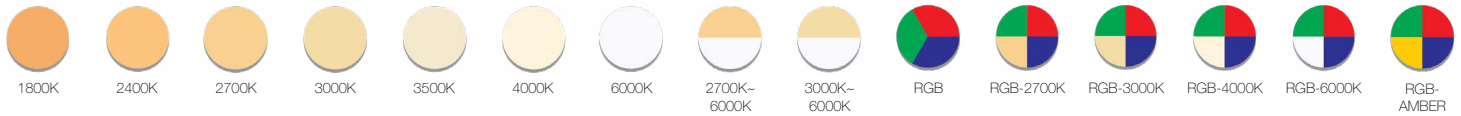

CERTIFICATIONS & FEATURES

FIXTURE TYPE		OPTICS				ELECTRICAL			LEAD CABLES	
SERIES	PROFILE	HOUSING MATERIAL	HOUSING COLOR*	LENS COVER	LED FUNCTION	LED COLOR	VOLTAGE	LED PITCH (MM)**	LEAD IN (MM)***	LEAD OUT (MM)***
A = Arc	F6 = Flex String-6SPI	A = Die Cast Aluminum X = Custom	W = White B = Black G = Gray C = Custom RAL#	CF = Clear + Flat FA = Frosted + Flat-3mm FB = Frosted + Flat-5mm FC = Frosted + Flat-10mm FS = Frosted + Dome-Small FL = Frosted + Dome-Large XD = Crystal + Dome	SPI = SPI-Pixel SPW = SPI-Pixel- RGBW/A	AM = Amber 18K = 1800K 24K = 2400K 27K = 2700K 30K = 3000K 35K = 3500K 40K = 4000K 60K = 6000K T27 = 2700-6000K T30 = 3000-6000K RGB = RGB	24 = 24V DC	055 = 55mm 060 = 60mm 070 = 70mm 080 = 80mm 090 = 90mm 100 = 100mm 110 = 110mm 120 = 120mm 130 = 130mm 140 = 140mm 150 = 150mm ... XXXX = Up to 3000mm	Min = 55mm Max = 3000mm	Min = 55mm Max = 3000mm

MOUNTING
TYPE
CPFL = Clip Mount - Flex Lg
UCFL = U-Channel - Flex Lg
SAFL = Surface Mount - Flex Lg
3M = 3M Tape

*The housing color can be black, white or grey color and also can be custom RAL#. **Pixel Size: 55~3000mm(manufacture to order, puck to puck, pitch: 55mm minimum).
***Connection Type: Flexible cable

ARC - FLEX STRING 6 SPI

Outdoor Rated Profile - SPI-Pixel

OPTICS - LED COLORS

LED COLORS

ELECTRICAL

FIXTURE SPECIFICATIONS & ELECTRICAL PARAMETERS

COLOR	LUMEN COUNT (CLEAR + FLAT LENS COVER)*
1800K	70lm
2400K	74lm
2700K	77lm
3000K	80lm
3500K	83lm
4000K	85lm
6000K	88lm
2700K ~ 6000K	85lm at 2 colors at 100% drive current
3000K ~ 6000K	85lm at 2 colors at 100% drive current
RGB	56lm at RGB at 100% drive current
R,G,B,2700K	65lm at all four LEDs (R,G,B,W) at 100% drive current
R,G,B,3000K	65lm at all four LEDs (R,G,B,W) at 100% drive current
R,G,B,4000K	65lm at all four LEDs (R,G,B,W) at 100% drive current
R,G,B,6000K	65lm at all four LEDs (R,G,B,W) at 100% drive current
R,G,B,AMBER	65lm at all four LEDs (R,G,B,Amber) at 100% drive current