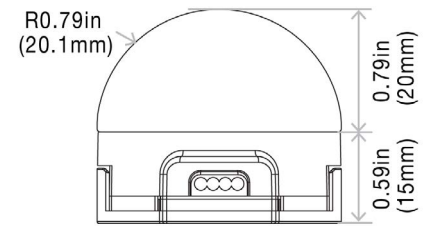

Material	Die-casting aluminum plus PC clear or frosted cover
Viewing Angle	120°~180° Depending on Lens Cover
Pixel Size	70~350mm (manufacture to order, dot to dot, pitch:70mm minimum)
LED Type	SMD LEDs
LED Count	6pcs
Power	1.8W/nos
Connection Type	Flexible cable
Controller	Driven by Pixel-Driver-1 (SPI to DMX)
Lumen Maintenance	50,000 Hours L70 @ 77°F (25°C)
Weight	0.11lbs (50g/nos.)

ARC - FLEX STRING 6 SPI

Outdoor Rated Profile - SPI-Pixel

OPTICS - LED COLORS

LED COLORS

ELECTRICAL

FIXTURE SPECIFICATIONS & ELECTRICAL PARAMETERS

COLOR	LUMEN COUNT (CLEAR + FLAT LENS COVER)*
1800K	70lm
2400K	74lm
2700K	77lm
3000K	80lm
3500K	83lm
4000K	85lm
6000K	88lm
2700K ~ 6000K	85lm at 2 colors at 100% drive current
3000K ~ 6000K	85lm at 2 colors at 100% drive current
RGB	56lm at RGB at 100% drive current
R,G,B,2700K	65lm at all four LEDs (R,G,B,W) at 100% drive current
R,G,B,3000K	65lm at all four LEDs (R,G,B,W) at 100% drive current
R,G,B,4000K	65lm at all four LEDs (R,G,B,W) at 100% drive current
R,G,B,6000K	65lm at all four LEDs (R,G,B,W) at 100% drive current
R,G,B,AMBER	65lm at all four LEDs (R,G,B,Amber) at 100% drive current

*Frosted lens cover lumen count to be reduced by ~20-25%

ARC - FLEX STRING 6 SPI

Outdoor Rated Profile - SPI-Pixel

OPTICS - LENS COVERS

CLEAR FLAT LENS COVER DIMENSIONS

FROSTED DOME-SMALL LENS COVER DIMENSIONS

FROSTED DOME-LARGE LENS COVER DIMENSIONS

FROSTED FLAT 5MM LENS COVER DIMENSIONS

CRYSTAL DOME LENS COVER DIMENSIONS

FROSTED FLAT 3MM LENS COVER

FROSTED FLAT 10MM LENS COVER

ARC - FLEX STRING 6 SPI

Outdoor Rated Profile - SPI-Pixel