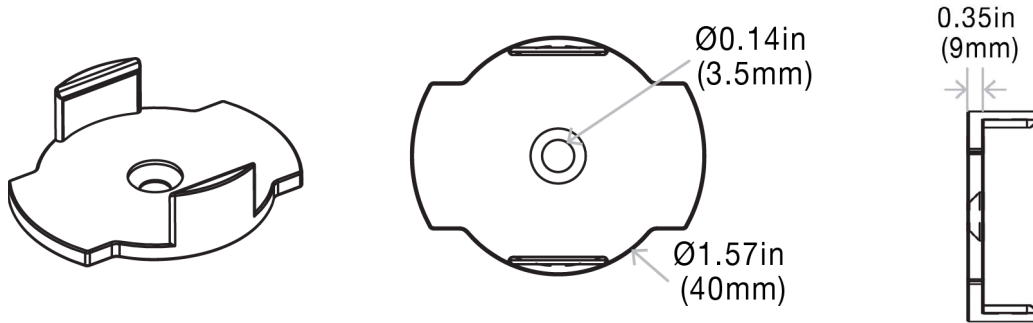

*Frosted lens cover lumen count to be reduced by ~20-25%

ARC - FLEX STRING 6 SPI

Outdoor Rated Profile - SPI-Pixel

OPTICS - LENS COVERS

CLEAR FLAT LENS COVER DIMENSIONS

FROSTED DOME-SMALL LENS COVER DIMENSIONS

FROSTED DOME-LARGE LENS COVER DIMENSIONS

FROSTED FLAT 5MM LENS COVER DIMENSIONS

CRYSTAL DOME LENS COVER DIMENSIONS

FROSTED FLAT 3MM LENS COVER

FROSTED FLAT 10MM LENS COVER

ARC - FLEX STRING 6 SPI

Outdoor Rated Profile - SPI-Pixel

MOUNTING

CLIP MOUNT - FLEX STRING LARGE DIMENSIONS: CPFL

SURFACE MOUNT - FLEX STRING LARGE DIMENSIONS: SAFL

U-CHANNEL MOUNT - FLEX STRING LARGE DIMENSIONS: UCFL