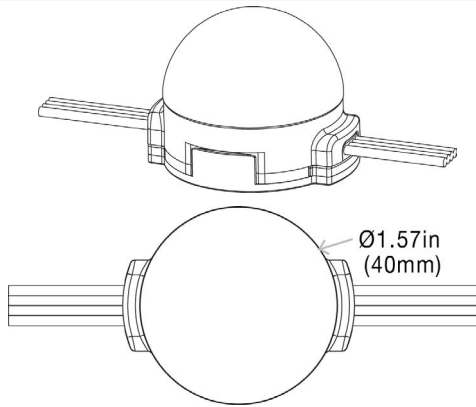

Material	Die-casting aluminum plus PC clear or frosted cover
Viewing Angle	120°~180° Depending on Lens Cover
Pixel Size	70~350mm (manufacture to order, dot to dot, pitch:70mm minimum)
LED Type	SMD LEDs
LED Count	6pcs
Power	1.8W/nos
Connection Type	Flexible cable
Controller	Driven by Pixel-Driver-1 (SPI to DMX)
Lumen Maintenance	50,000 Hours L70 @ 77°F (25°C)
Weight	0.11lbs (50g/nos.)

*Frosted lens cover lumen count to be reduced by ~20-25%

ARC - FLEX STRING 6 SPI

Outdoor Rated Profile - SPI-Pixel

OPTICS - LENS COVERS

CLEAR FLAT LENS COVER DIMENSIONS

FROSTED DOME-SMALL LENS COVER DIMENSIONS

FROSTED DOME-LARGE LENS COVER DIMENSIONS

FROSTED FLAT 5MM LENS COVER DIMENSIONS

CRYSTAL DOME LENS COVER DIMENSIONS

FROSTED FLAT 3MM LENS COVER

FROSTED FLAT 10MM LENS COVER

ARC - FLEX STRING 6 SPI

Outdoor Rated Profile - SPI-Pixel