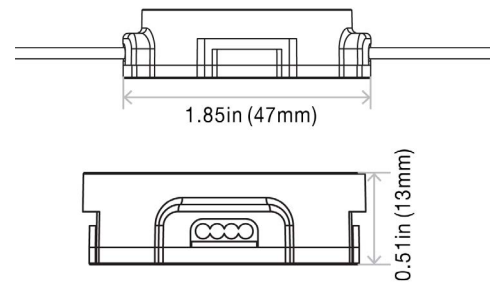

*Frosted lens cover lumen count to be reduced by ~20-25%

ARC - FLEX STRING 6 SPI

Outdoor Rated Profile - SPI-Pixel

OPTICS - LENS COVERS

CLEAR FLAT LENS COVER DIMENSIONS

FROSTED DOME-SMALL LENS COVER DIMENSIONS

FROSTED DOME-LARGE LENS COVER DIMENSIONS

FROSTED FLAT 5MM LENS COVER DIMENSIONS

CRYSTAL DOME LENS COVER DIMENSIONS

FROSTED FLAT 3MM LENS COVER

FROSTED FLAT 10MM LENS COVER

ARC - FLEX STRING 6 SPI

Outdoor Rated Profile - SPI-Pixel