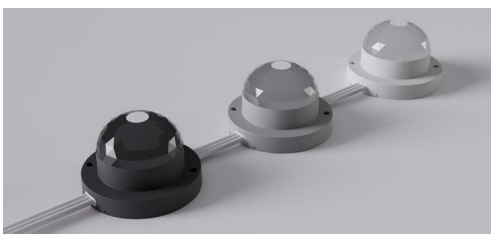

FROSTED DOME-LARGE LENS COVER DIMENSIONS

FROSTED FLAT 3MM LENS COVER

FROSTED FLAT 5MM LENS COVER DIMENSIONS

FROSTED FLAT 10MM LENS COVER

CRYSTAL DOME LENS COVER DIMENSIONS

ARC - FLEX STRING 6 SPI

Outdoor Rated Profile - SPI-Pixel

MOUNTING

CLIP MOUNT - FLEX STRING LARGE DIMENSIONS: CPFL

SURFACE MOUNT - FLEX STRING LARGE DIMENSIONS: SUFL

U-CHANNEL MOUNT - FLEX STRING LARGE DIMENSIONS: UCFL