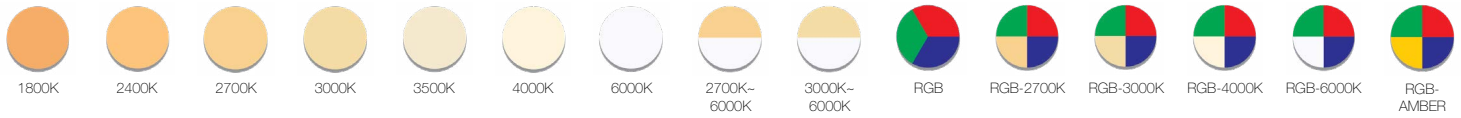

***Connection Type: Flexible cable

ARC - FLEX STRING 9 SPI

Outdoor Rated Profile - SPI-Pixel

OPTICS - LED COLORS

LED COLORS

ELECTRICAL

FIXTURE SPECIFICATIONS & ELECTRICAL PARAMETERS

| COLOR | LUMEN COUNT (CLEAR + FLAT LENS COVER)* |
|---------------|--|
| 1800K | 118lm |
| 2400K | 121lm |
| 2700K | 127lm |
| 3000K | 130lm |
| 3500K | 136lm |
| 4000K | 139lm |
| 6000K | 145lm |
| 2700K ~ 6000K | 135lm at 2 colors at 100% drive current |
| 3000K ~ 6000K | 135lm at 2 colors at 100% drive current |
| RGB | 84lm at RGB at 100% drive current |
| R,G,B,2700K | 108lm at all four LEDs (R,G,B,W) at 100% drive current |
| R,G,B,3000K | 108lm at all four LEDs (R,G,B,W) at 100% drive current |
| R,G,B,4000K | 108lm at all four LEDs (R,G,B,W) at 100% drive current |
| R,G,B,6000K | 108lm at all four LEDs (R,G,B,W) at 100% drive current |
| R,G,B,AMBER | 108lm at all four LEDs (R,G,B,Amber) at 100% drive current |

*Frosted lens cover lumen count to be reduced by ~20-25%

ARC - FLEX STRING 9 SPI

Outdoor Rated Profile - SPI-Pixel

OPTICS - LENS COVERS

CLEAR FLAT LENS COVER DIMENSIONS

FROSTED DOME-SMALL LENS COVER DIMENSIONS