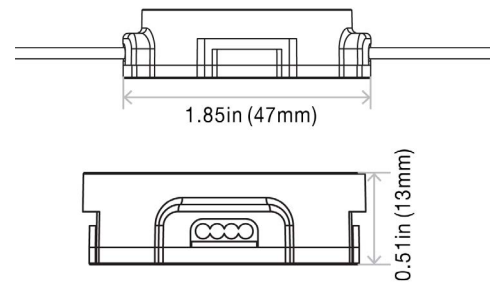

*Frosted lens cover lumen count to be reduced by ~20-25%

ARC - FLEX STRING 9 SPI

Outdoor Rated Profile - SPI-Pixel

OPTICS - LENS COVERS

CLEAR FLAT LENS COVER DIMENSIONS

FROSTED DOME-SMALL LENS COVER DIMENSIONS

FROSTED DOME-LARGE LENS COVER DIMENSIONS

FROSTED FLAT 3MM LENS COVER

FROSTED FLAT 5MM LENS COVER DIMENSIONS

FROSTED FLAT 10MM LENS COVER

CRYSTAL DOME LENS COVER DIMENSIONS

ARC - FLEX STRING 6 SPI

Outdoor Rated Profile - SPI-Pixel