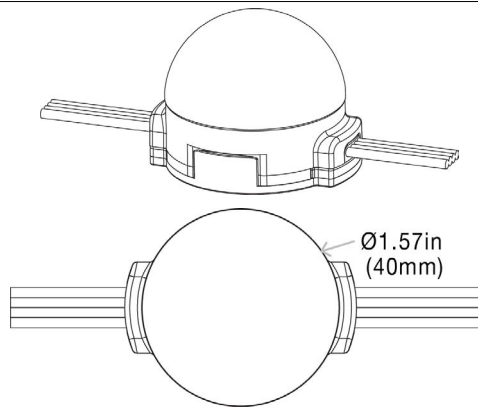

| | |
|-------------------|---|
| Material | Die-casting aluminum plus clear or frosted lens cover |
| Viewing Angle | 120°~180° Depending on Lens Cover |
| Pixel Size | 70~350mm (manufacture to order, dot to dot, pitch:70mm minimum) |
| LED Type | SMD LEDs |
| LED Count | 9pcs |
| Power | 3W/nos |
| Connection Type | Flexible cable |
| Controller | Driven by Pixel-Driver-1 (SPI to DMX) |
| Lumen Maintenance | 50,000 Hours L70 @ 77°F (25°C) |
| Weight | 0.11lbs (50g/nos.) |

*Frosted lens cover lumen count to be reduced by ~20-25%

ARC - FLEX STRING 9 SPI

Outdoor Rated Profile - SPI-Pixel

OPTICS - LENS COVERS

CLEAR FLAT LENS COVER DIMENSIONS

FROSTED DOME-SMALL LENS COVER DIMENSIONS

FROSTED DOME-LARGE LENS COVER DIMENSIONS

FROSTED FLAT 3MM LENS COVER

FROSTED FLAT 5MM LENS COVER DIMENSIONS

FROSTED FLAT 10MM LENS COVER

CRYSTAL DOME LENS COVER DIMENSIONS

ARC - FLEX STRING 6 SPI

Outdoor Rated Profile - SPI-Pixel