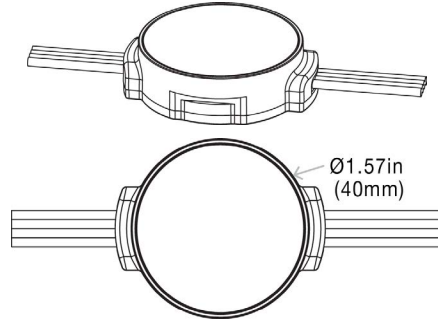

| | |
|-------------------|---|
| Material | Die-casting aluminum plus clear or frosted lens cover |
| Viewing Angle | 120°~180° Depending on Lens Cover |
| Pixel Size | 70~350mm (manufacture to order, dot to dot, pitch:70mm minimum) |
| LED Type | SMD LEDs |
| LED Count | 9pcs |
| Power | 3W/nos |
| Connection Type | Flexible cable |
| Controller | Driven by Pixel-Driver-1 (SPI to DMX) |
| Lumen Maintenance | 50,000 Hours L70 @ 77°F (25°C) |
| Weight | 0.11lbs (50g/nos.) |

***Connection Type: Flexible cable

ARC - FLEX STRING 9 SPI

Outdoor Rated Profile - SPI-Pixel

OPTICS - LED COLORS

LED COLORS

ELECTRICAL

FIXTURE SPECIFICATIONS & ELECTRICAL PARAMETERS

| COLOR | LUMEN COUNT (CLEAR + FLAT LENS COVER)* |
|---------------|--|
| 1800K | 118lm |
| 2400K | 121lm |
| 2700K | 127lm |
| 3000K | 130lm |
| 3500K | 136lm |
| 4000K | 139lm |
| 6000K | 145lm |
| 2700K ~ 6000K | 135lm at 2 colors at 100% drive current |
| 3000K ~ 6000K | 135lm at 2 colors at 100% drive current |
| RGB | 84lm at RGB at 100% drive current |
| R,G,B,2700K | 108lm at all four LEDs (R,G,B,W) at 100% drive current |
| R,G,B,3000K | 108lm at all four LEDs (R,G,B,W) at 100% drive current |
| R,G,B,4000K | 108lm at all four LEDs (R,G,B,W) at 100% drive current |
| R,G,B,6000K | 108lm at all four LEDs (R,G,B,W) at 100% drive current |
| R,G,B,AMBER | 108lm at all four LEDs (R,G,B,Amber) at 100% drive current |

*Frosted lens cover lumen count to be reduced by ~20-25%

ARC - FLEX STRING 9 SPI

Outdoor Rated Profile - SPI-Pixel

OPTICS - LENS COVERS

CLEAR FLAT LENS COVER DIMENSIONS

FROSTED DOME-SMALL LENS COVER DIMENSIONS

FROSTED DOME-LARGE LENS COVER DIMENSIONS

FROSTED FLAT 3MM LENS COVER

FROSTED FLAT 5MM LENS COVER DIMENSIONS

FROSTED FLAT 10MM LENS COVER

CRYSTAL DOME LENS COVER DIMENSIONS

ARC - FLEX STRING 6 SPI

Outdoor Rated Profile - SPI-Pixel