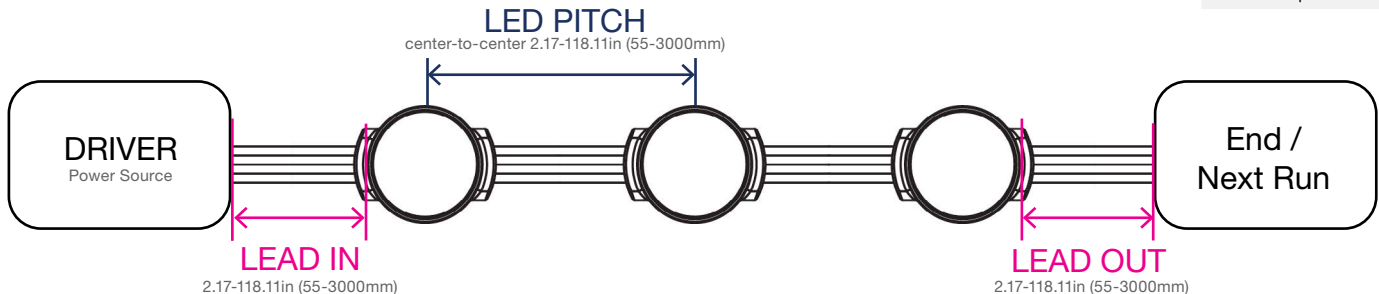

MOUNTING

TYPE

CPFL = Clip Mount - Flex Lg
UCFL = U-Channel - Flex Lg
SAFL = Surface Mount - Flex Lg
3M = 3M Tape

*The housing color can be black, white or grey color and also can be custom RAL#. **Pixel Size: 55~3000mm(manufacture to order, puck to puck, pitch: 55mm minimum).

***Connection Type: Flexible cable