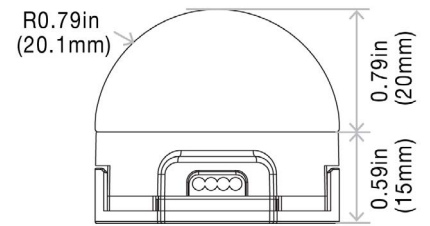

| | |
|-------------------|---|
| Material | Die-casting aluminum plus clear or frosted lens cover |
| Viewing Angle | 120°~180° Depending on Lens Cover |
| Pixel Size | 70~350mm (manufacture to order, dot to dot, pitch:70mm minimum) |
| LED Type | SMD LEDs |
| LED Count | 9pcs |
| Power | 3W/nos |
| Connection Type | Flexible cable |
| Controller | Driven by Pixel-Driver-1 (SPI to DMX) |
| Lumen Maintenance | 50,000 Hours L70 @ 77°F (25°C) |
| Weight | 0.11lbs (50g/nos.) |

*Frosted lens cover lumen count to be reduced by ~20-25%

ARC - FLEX STRING 9 SPI

Outdoor Rated Profile - SPI-Pixel

OPTICS - LENS COVERS

CLEAR FLAT LENS COVER DIMENSIONS

FROSTED DOME-SMALL LENS COVER DIMENSIONS

FROSTED DOME-LARGE LENS COVER DIMENSIONS

FROSTED FLAT 3MM LENS COVER

FROSTED FLAT 5MM LENS COVER DIMENSIONS

FROSTED FLAT 10MM LENS COVER

CRYSTAL DOME LENS COVER DIMENSIONS

ARC - FLEX STRING 6 SPI

Outdoor Rated Profile - SPI-Pixel