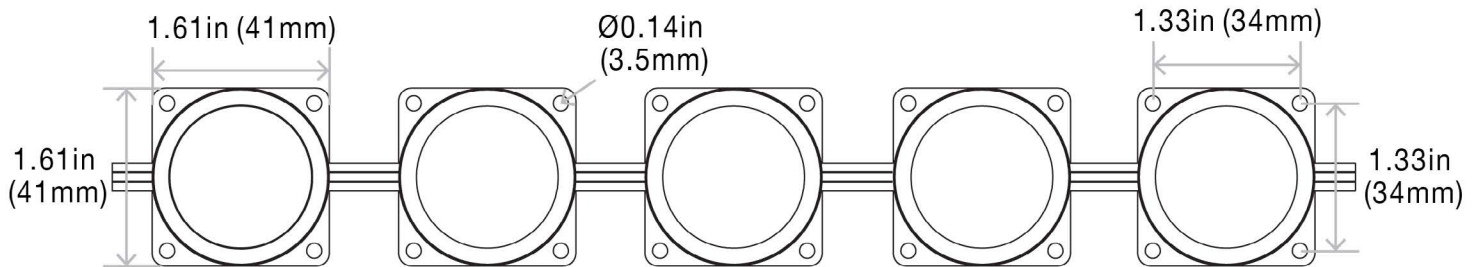

| | |
|-------------------|---|
| Material | Die-casting aluminum plus clear or frosted lens cover |
| Viewing Angle | 120°~180° Depending on Lens Cover |
| Pixel Size | 70~350mm (manufacture to order, dot to dot, pitch:70mm minimum) |
| LED Type | SMD LEDs |
| LED Count | 9pcs |
| Power | 3W/nos |
| Connection Type | Flexible cable |
| Controller | Driven by Pixel-Driver-1 (SPI to DMX) |
| Lumen Maintenance | 50,000 Hours L70 @ 77°F (25°C) |
| Weight | 0.11lbs (50g/nos.) |

*Frosted lens cover lumen count to be reduced by ~20-25%

ARC - FLEX STRING 9 SPI

Outdoor Rated Profile - SPI-Pixel

OPTICS - LENS COVERS

CLEAR FLAT LENS COVER DIMENSIONS

FROSTED DOME-SMALL LENS COVER DIMENSIONS

FROSTED DOME-LARGE LENS COVER DIMENSIONS

FROSTED FLAT 3MM LENS COVER

FROSTED FLAT 5MM LENS COVER DIMENSIONS

FROSTED FLAT 10MM LENS COVER

CRYSTAL DOME LENS COVER DIMENSIONS

ARC - FLEX STRING 6 SPI

Outdoor Rated Profile - SPI-Pixel

MOUNTING

CLIP MOUNT - FLEX STRING LARGE DIMENSIONS: CPFL

SURFACE MOUNT - FLEX STRING LARGE DIMENSIONS: SUFL

U-CHANNEL MOUNT - FLEX STRING LARGE DIMENSIONS: UCFL