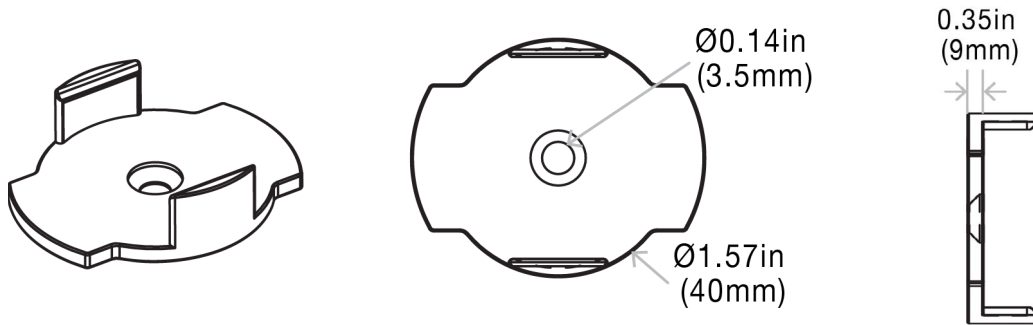

ARC - FLEX STRING 6 SPI

Outdoor Rated Profile - SPI-Pixel

MOUNTING

CLIP MOUNT - FLEX STRING LARGE DIMENSIONS: CPFL