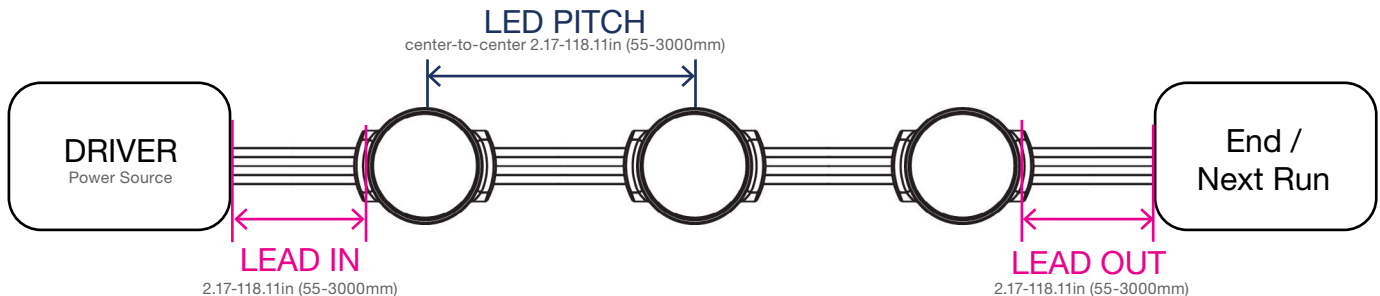

MOUNTING

TYPE

CLD15 = Collar Mount

*The housing color can be black, white or grey color and also can be custom RAL#. **Connection Type:5-pin DC/DMX both side entry cable c/w IP connectors