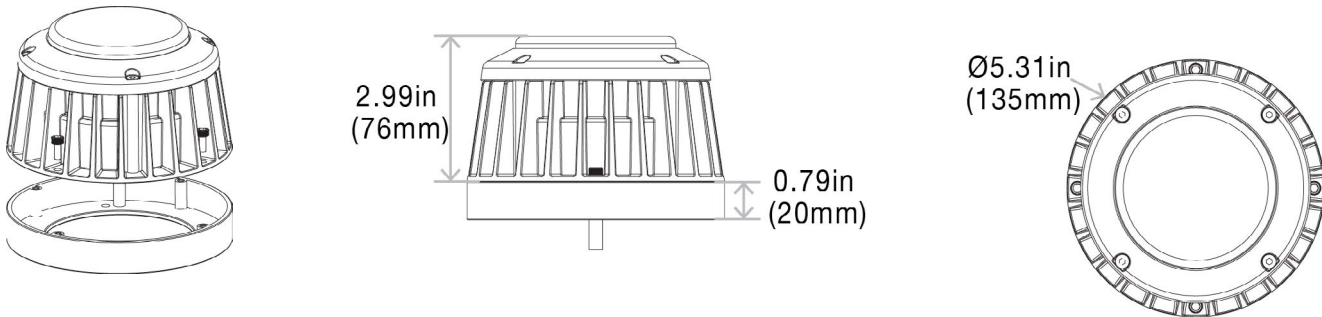

ARC - DOT 15 CES

Outdoor Rated Profile - Static Whites

TEMPERATURES

AMBIENT OPERATING TEMPERATURE:
-4°F to 122°F (-20°C to 50°C)

FIXTURE STORAGE TEMPERATURE:
-4°F to 158°F (-20°C to 70°C)

FEATURES

Material	Die-casting aluminum
Beam Angle	~110° Depending on Lens Cover
LED Type	High Intensity LEDs
Power	15W/nos
Connection Type	5-pin DC/DMX both side entry cable with IP connectors
Controller	24VDC and DMX/RDM, addressed by RDM tester
Lumen Maintenance	50,000 Hours L70 @ 77°F (25°C)
IP Rating	IP66 – Protected from high-pressure water jets from any direction and from total dust ingress

CERTIFICATIONS & FEATURES

FIXTURE TYPE				OPTICS			ELECTRICAL		LEAD CABLES	
SERIES	PROFILE	HOUSING MATERIAL	HOUSING COLOR*	LENS COVER	LED FUNCTION	LED COLOR	VOLTAGE	LED PITCH (MM)	LEAD IN (MM)**	LEAD OUT (MM)**
A = Arc	D15 = Dot15	A = Die Cast Aluminum X = Custom	W = White B = Black G = Gray C = Custom RAL#	CF = Clear + Flat FS = Frosted + Dome-Small	ST = Static	18K = 1800K 24K = 2400K 27K = 2700K 30K = 3000K 35K = 3500K 40K = 4000K 60K = 6000K	24 = 24V DC	055 = 55mm 060 = 60mm 070 = 70mm 080 = 80mm 090 = 90mm 100 = 100mm 110 = 110mm 120 = 120mm 130 = 130mm 140 = 140mm 150 = 150mm ... XXXX = Up to 3000mm	Min = 55mm Max = 3000mm	Min = 55mm Max = 3000mm

Outdoor Rated Profile - Static Whites

OPTICS

LED COLORS

ELECTRICAL

FIXTURE SPECIFICATIONS & ELECTRICAL PARAMETERS

COLOR	LENS TYPE	LUMEN COUNT
1800K	Clear + Flat	634lm
2400K		685lm
2700K		723lm
3000K		756lm
3500K		785lm
4000K		802lm
6000K		835lm
1800K	Frosted + Dome Small	≈491lm
2400K		≈531lm
2700K		≈560lm
3000K		≈586lm
3500K		≈608lm
4000K		≈622lm
6000K		≈647lm

DIMENSIONS

COLLAR MOUNT DOT 15 DIMENSIONS: CLD15