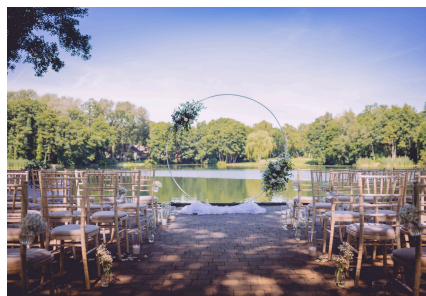

Signature on the Lake

Celebrate your love story with Silvermere's Signature on the Lake package - an elegant lakeside wedding experience with stunning scenery, exceptional dining, and unforgettable moments.

PACKAGE HIGHLIGHTS

- Master of ceremonies
- Exclusive top floor hire of our Lake & Rydal Suite
- Access from 8am until midnight (extension available)
- Island Terrace Hire (2 hours - drinks reception)
- Dedicated Wedding & Events team
- Complimentary menu tasting
- Couple photos on golf carts around the lake
- Dance floor
- Tables, chairs, linen, crockery, glassware & cutlery
- Pianist
- Choice of 3 canapé
- Chair covers & sashes
- 3-course wedding breakfast
- Half a bottle of house wine
- Still & sparkling water
- Tea & coffee station
- Glass of sparkling for the toast
- Evening buffet