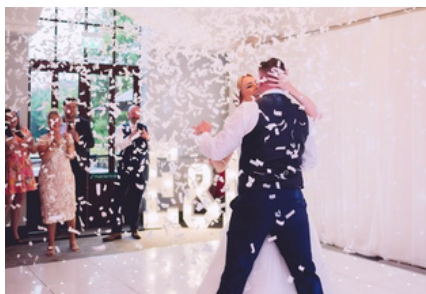

# The Lake Suite

---

SEATED GUESTS  
**120**

EVENING RECEPTION  
**200**

The Lake Suite is our largest space, accommodating up to 120 guests for a seated meal and 200 for an evening reception.

It opens onto a private balcony with panoramic views of Silvermere's lake and features a bright, airy interior with neutral décor, ideal for a wedding celebration.