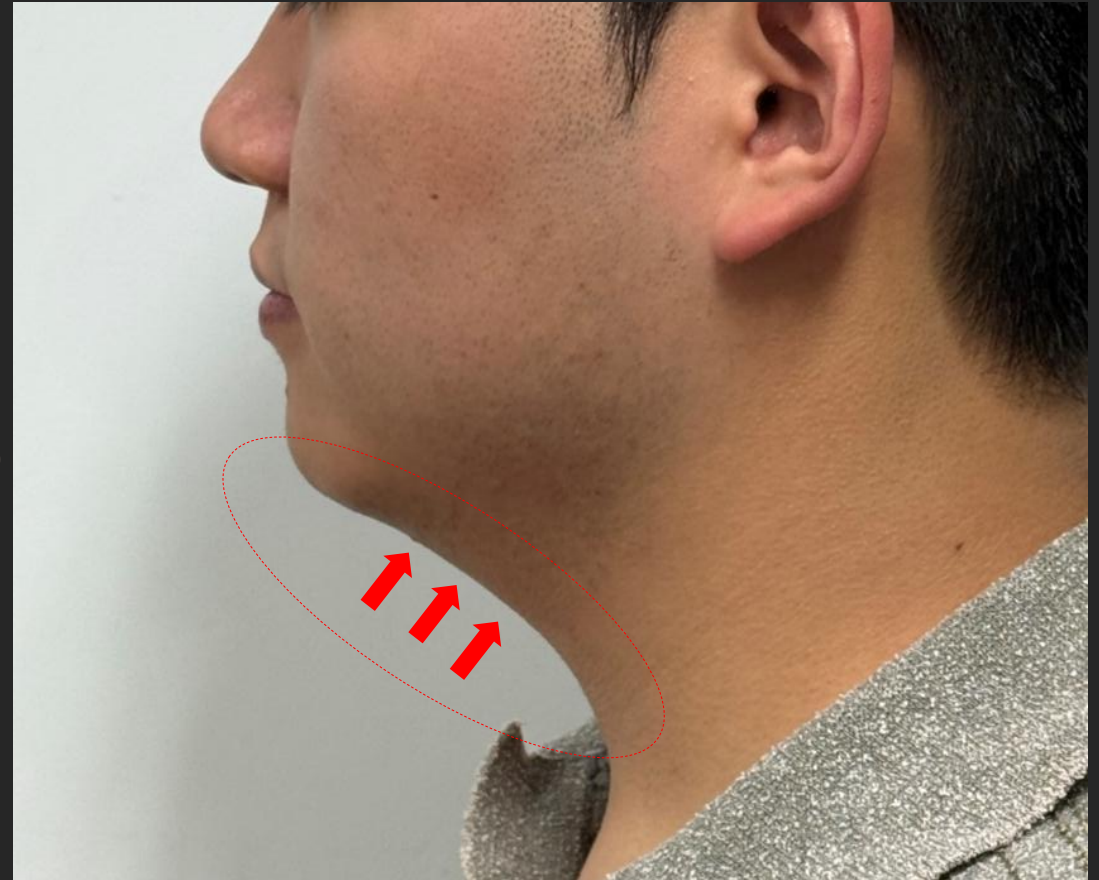

MIGLOU™

MIGLOU™
BEFORE / AFTER
PORTFOLIO

Face treatment

BEFORE

Male 20y
2 session of SHEP / 60KJ / 100WATT
2 month

*Results may vary

AFTER

BEFORE