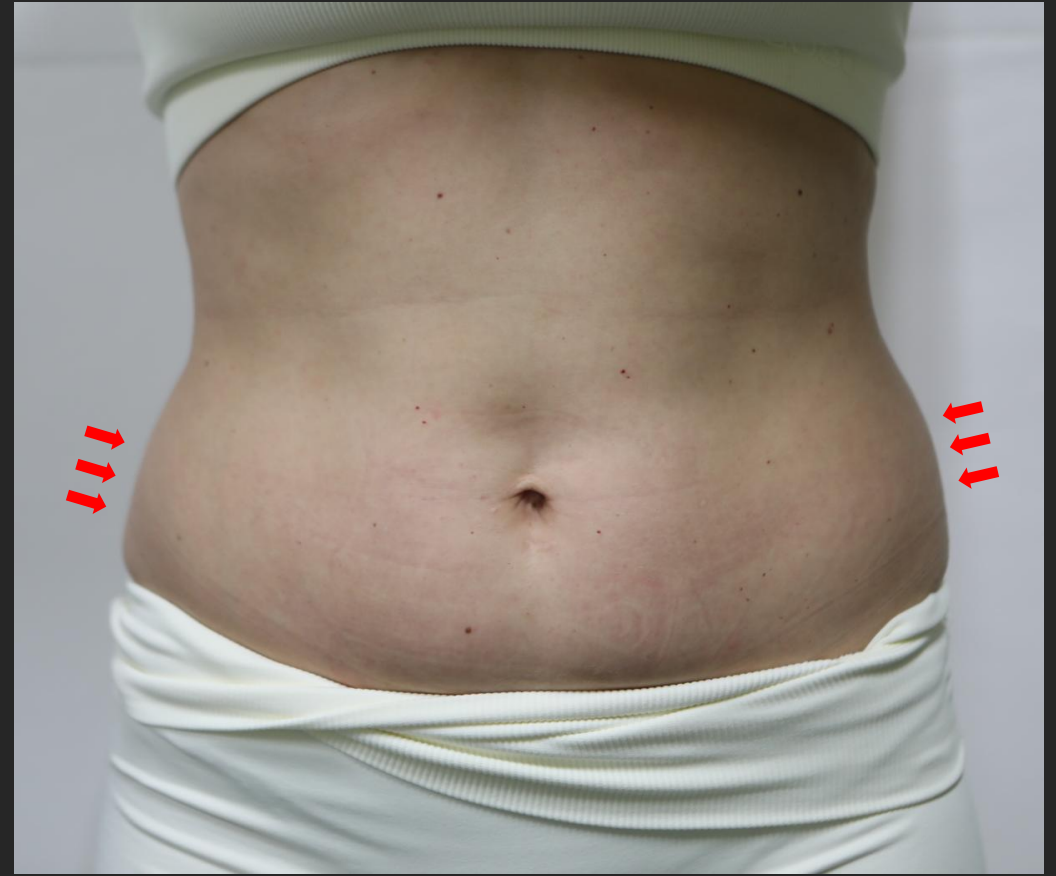

MIGLOU™

MIGLOU™
BEFORE / AFTER
PORTFOLIO

Body treatment

BEFORE

AFTER

Female 30y
1 session of 7mm H/P 100W, 60000J
Immediately After
*Results may vary

BEFORE

AFTER

Female 30y
1 session of 7mm H/P 100W, 60000J
Immediately After
*Results may vary

BEFORE

AFTER

Male 30y
1 session of 7mm H/P 110W, 60000J
Immediately After
*Results may vary

MIGLOU™
MIGLOU™
BEFORE & AFTER PORTFOLIO

BEFORE (81.1cm)

AFTER (77.5cm)

Female 30y
1 session of 7mm H/P 100W, 60000J
Immediately After
*Results may vary

MIGLOU™
MIGLOU™
BEFORE & AFTER PORTFOLIO

BEFORE (81cm)

AFTER (77.4cm)

Female 30y
1 session of 7mm H/P 100W, 60000J
Immediately After
*Results may vary