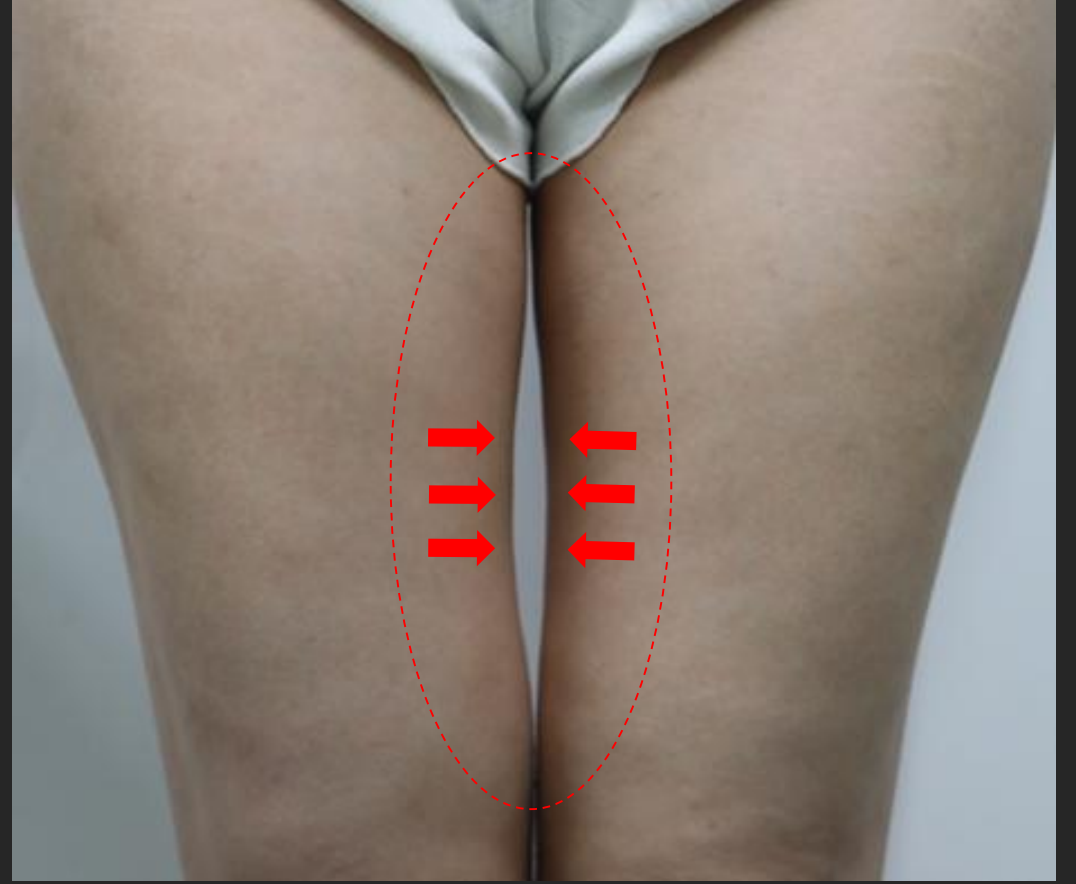

BEFORE

AFTER

Female 30y
1 session of 7mm H/P 90W, 60000J
Immediately After
*Results may vary