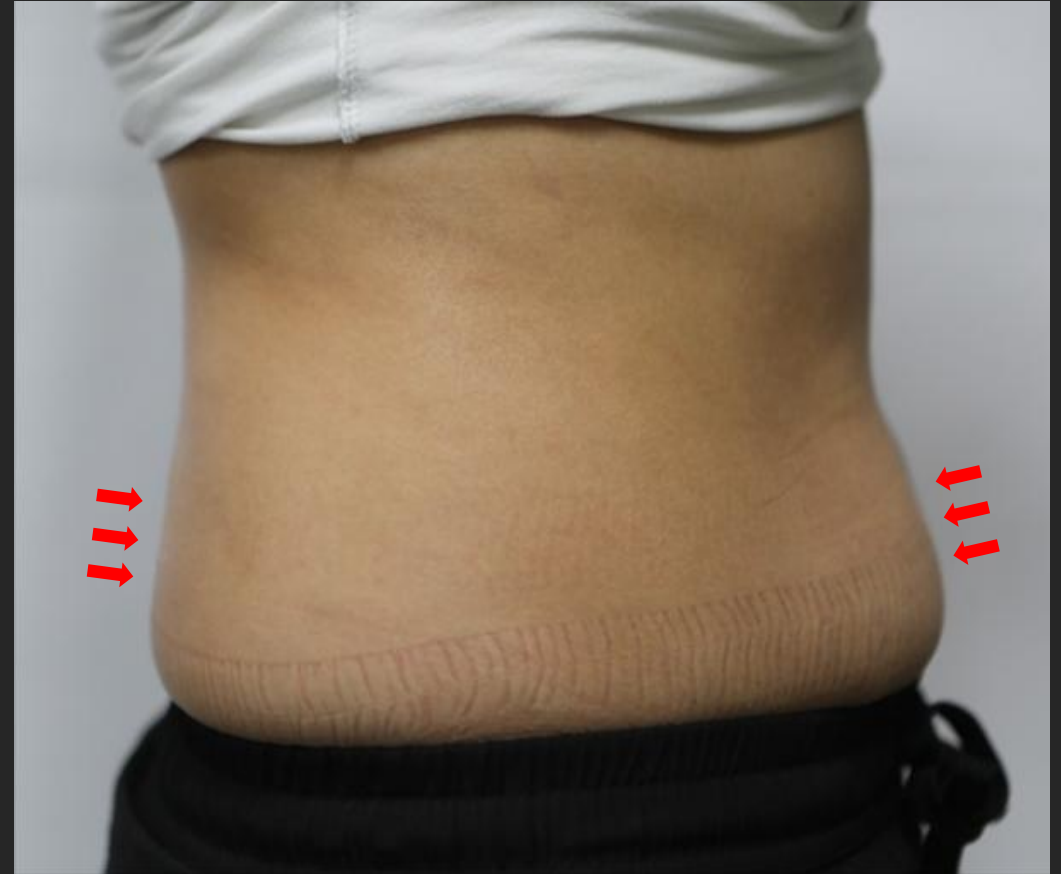

MIGLOU™

MIGLOU™
BEFORE / AFTER
PORTFOLIO

Body treatment

BEFORE

AFTER

Female 30y
1 session of 7mm H/P 100W, 60000J
Immediately After
*Results may vary

BEFORE

AFTER

Female 30y
1 session of 7mm H/P 100W, 60000J
Immediately After
*Results may vary

BEFORE

AFTER

Male 30y
1 session of 7mm H/P 110W, 60000J
Immediately After
*Results may vary

MIGLOU™
MIGLOU™
BEFORE & AFTER PORTFOLIO

BEFORE (81.1cm)

AFTER (77.5cm)

Female 30y
1 session of 7mm H/P 100W, 60000J
Immediately After
*Results may vary

MIGLOU™
MIGLOU™
BEFORE & AFTER PORTFOLIO

BEFORE (81cm)

AFTER (77.4cm)

Female 30y
1 session of 7mm H/P 100W, 60000J
Immediately After
*Results may vary