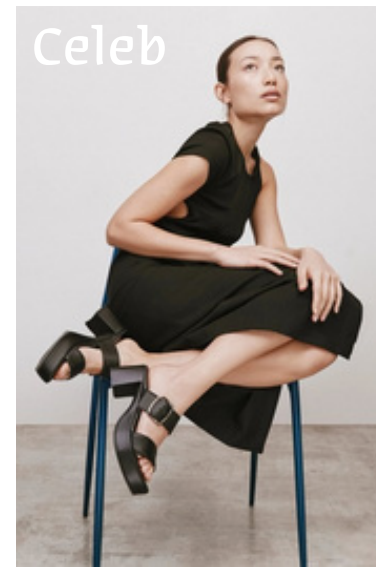

JET SET COLLECTION

MEDIUM WIDTH | 2.8" POLYURETHANE SOLE, 1.5" PLATFORM | LEATHER LINED CORK/LATEX FOOTBED | AVAILABLE IN WOMEN'S SIZES 35-42
BOLD FONT DENOTES COLOUR SHOWN

AVANT-GARDE COLLECTION

MEDIUM WIDTH | 2" TPR SOLE | METAL SHANK | AVAILABLE IN WOMEN'S SIZES 35-42
BOLD FONT DENOTES COLOUR SHOWN | COLOURED FONT DENOTES A NEW COLOUR IN AN EXISTING STYLE

SUPREME COLLECTION

MEDIUM WIDTH | 2" POLYURETHANE SOLE | METAL SHANK |
AVAILABLE IN WOMEN'S SIZES 35-42 | **BOLD FONT DENOTES COLOUR SHOWN**

COSMOPOLITAN COLLECTION

MEDIUM WIDTH | 2" POLYURETHANE SOLE | AVAILABLE IN WOMEN'S SIZES 35-42
BOLD FONT DENOTES COLOUR SHOWN