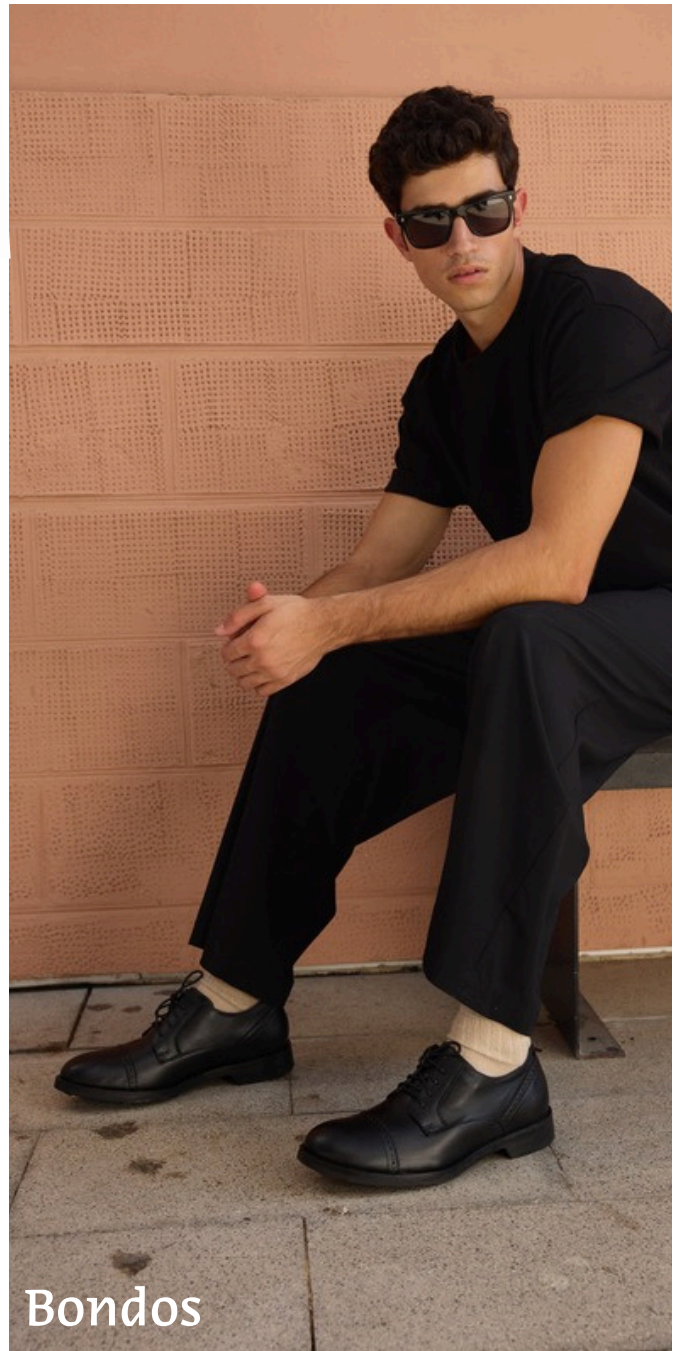

MEN'S EXECUTIVE COLLECTION

MEDIUM WIDTH | 1.75" TPR SOLE | METAL SHANK | HANDSEWN STORBEL CONSTRUCTION | SLIP RESISTANT | REMOVABLE FOOTBED
AVAILABLE IN MEN'S SIZES 40-47 | BOLD FONT DENOTES COLOUR SHOWN | COLOURED FONT DENOTES A NEW COLOUR IN AN EXISTING STYLE

Bondos