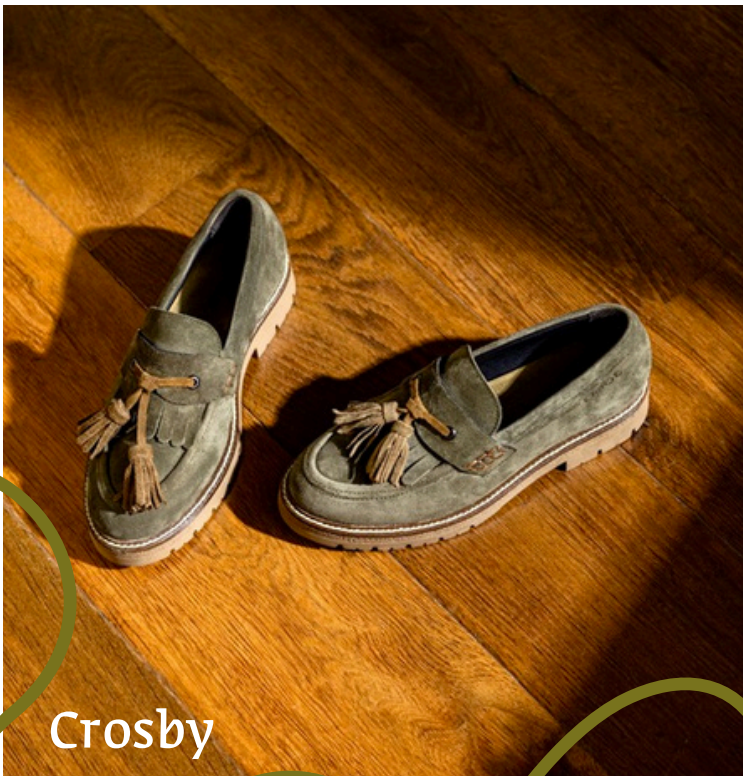

CHOICE | 17499
 BA6 Soft Black Lthr
ED0 Soft Chestnut Lthr

DEDICATE | 139106
 E13 Brown Peanut Lthr
EAH Acorn Suede

ETHIC | 17498
 BA6 Soft Black Lthr
E13 Brown Peanut Lthr

TRADITION | 139116
BA6 Soft Black Lthr
 EBF Rust/Spice Suede