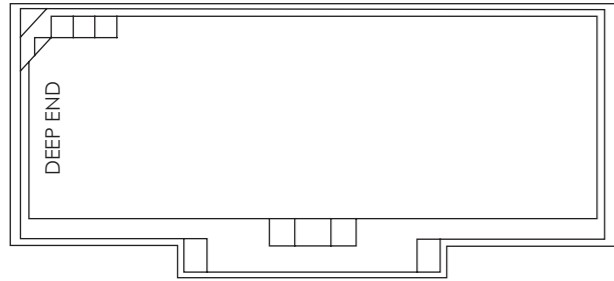

conquestpools.com.au

MARADONA COLLECTION

LENGTH	WIDTH	DEEP END	SHALLOW END
8m	4.1m	1.765m	1.24m
9m	4.1m	1.84m	1.24m
10.5m	4.1m	1.97m	1.24m
12m	4.1m	2.10m	1.24m

EDEN COLLECTION

LENGTH	WIDTH	DEEP END	SHALLOW END
7m	3.7m	1.672m	1.22m
8m	3.7m	1.746m	1.22m
9m	3.7m	1.82m	1.22m
10m	3.7m	1.894m	1.22m
11m	3.7m	1.968m	1.22m
12.5m	3.7m	2.079m	1.22m
14m	3.7m	2.19m	1.22m

FLINDERS COLLECTION

LENGTH	WIDTH	DEEP END	SHALLOW END
7m	3.6m	1.69m	1.24m
8m	3.6m	1.765m	1.24m

SHOALHAVEN COLLECTION

LENGTH	WIDTH	DEEP END	SHALLOW END
8m	2.45m	1.780m	1.250m

PAROO COLLECTION

LENGTH	WIDTH	DEEP END	SHALLOW END
6m	3.2m	1.615m	1.25m

OXLEY COLLECTION

LENGTH	WIDTH	DEEP END	SHALLOW END
8m	3.22m	1.66m	1.1m

RETREAT COLLECTION

LENGTH	WIDTH	DEEP END	SHALLOW END
6m	3.7m	1.60m	1.22m
5m	3.7m	1.52m	1.22m

FRANKLIN COLLECTION

LENGTH	WIDTH	DEEP END	SHALLOW END
8m	3.9m	1.82m	1.3m
9m	3.9m	1.90m	1.24m
10m	3.9m	1.97m	1.24m

DIAMANTINA COLLECTION

LENGTH	WIDTH	DEEP END	SHALLOW END
13.25m	4.85m	1.8m	1.2m

LACHLAN COLLECTION

LENGTH	WIDTH	DEEP END	SHALLOW END
7m	3.4m	1.805m	1.29m
8m	3.4m	1.875m	1.29m

MACQUARIE COLLECTION

LENGTH	WIDTH	DEEP END	SHALLOW END
9.5m	4.3m	1.875m	1.2m
10.5m	4.3m	1.91m	1.2m