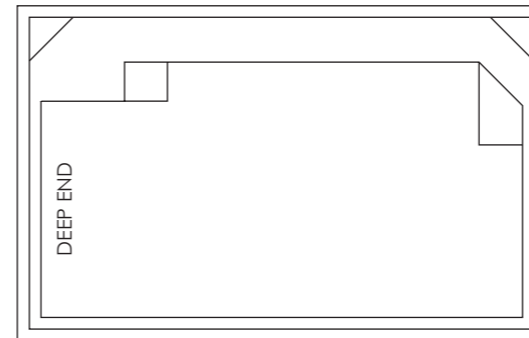

conquestpools.com.au

MARADONA COLLECTION

LENGTH	WIDTH	DEEP END	SHALLOW END
8m	4.1m	1.765m	1.24m
9m	4.1m	1.84m	1.24m
10.5m	4.1m	1.97m	1.24m
12m	4.1m	2.10m	1.24m

EDEN COLLECTION

LENGTH	WIDTH	DEEP END	SHALLOW END
7m	3.7m	1.672m	1.22m
8m	3.7m	1.746m	1.22m
9m	3.7m	1.82m	1.22m
10m	3.7m	1.894m	1.22m
11m	3.7m	1.968m	1.22m
12.5m	3.7m	2.079m	1.22m
14m	3.7m	2.19m	1.22m

FLINDERS COLLECTION

LENGTH	WIDTH	DEEP END	SHALLOW END
7m	3.6m	1.69m	1.24m
8m	3.6m	1.765m	1.24m

SHOALHAVEN COLLECTION

LENGTH	WIDTH	DEEP END	SHALLOW END
8m	2.45m	1.780m	1.250m

PAROO COLLECTION

LENGTH	WIDTH	DEEP END	SHALLOW END
6m	3.2m	1.615m	1.25m

OXLEY COLLECTION

LENGTH	WIDTH	DEEP END	SHALLOW END
8m	3.22m	1.66m	1.1m

RETREAT COLLECTION

LENGTH	WIDTH	DEEP END	SHALLOW END
6m	3.7m	1.60m	1.22m
5m	3.7m	1.52m	1.22m

FRANKLIN COLLECTION

LENGTH	WIDTH	DEEP END	SHALLOW END
8m	3.9m	1.82m	1.3m
9m	3.9m	1.90m	1.24m
10m	3.9m	1.97m	1.24m

DIAMANTINA COLLECTION

LENGTH	WIDTH	DEEP END	SHALLOW END
13.25m	4.85m	1.8m	1.2m

LACHLAN COLLECTION

LENGTH	WIDTH	DEEP END	SHALLOW END
7m	3.4m	1.805m	1.29m
8m	3.4m	1.875m	1.29m

MACQUARIE COLLECTION

LENGTH	WIDTH	DEEP END	SHALLOW END
9.5m	4.3m	1.875m	1.2m
10.5m	4.3m	1.91m	1.2m