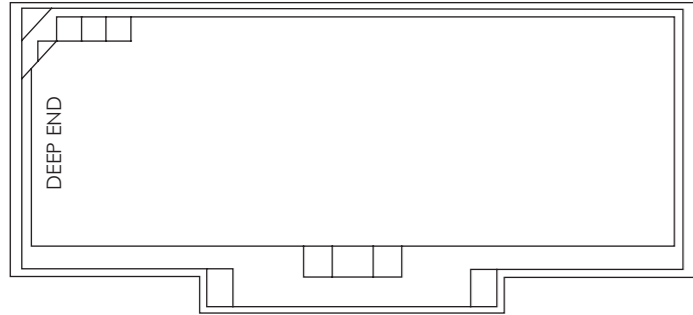

conquestpools.com.au

MARADONA COLLECTION

LENGTH	WIDTH	DEEP END	SHALLOW END
8m	4.1m	1.765m	1.24m
9m	4.1m	1.84m	1.24m
10.5m	4.1m	1.97m	1.24m
12m	4.1m	2.10m	1.24m

EDEN COLLECTION

LENGTH	WIDTH	DEEP END	SHALLOW END
7m	3.7m	1.672m	1.22m
8m	3.7m	1.746m	1.22m
9m	3.7m	1.82m	1.22m
10m	3.7m	1.894m	1.22m
11m	3.7m	1.968m	1.22m
12.5m	3.7m	2.079m	1.22m
14m	3.7m	2.19m	1.22m

FLINDERS COLLECTION

LENGTH	WIDTH	DEEP END	SHALLOW END
7m	3.6m	1.69m	1.24m
8m	3.6m	1.765m	1.24m

SHOALHAVEN COLLECTION

LENGTH	WIDTH	DEEP END	SHALLOW END
8m	2.45m	1.780m	1.250m

PAROO COLLECTION

LENGTH	WIDTH	DEEP END	SHALLOW END
6m	3.2m	1.615m	1.25m

OXLEY COLLECTION

LENGTH	WIDTH	DEEP END	SHALLOW END
8m	3.22m	1.66m	1.1m

RETREAT COLLECTION

LENGTH	WIDTH	DEEP END	SHALLOW END
6m	3.7m	1.60m	1.22m
5m	3.7m	1.52m	1.22m

FRANKLIN COLLECTION

LENGTH	WIDTH	DEEP END	SHALLOW END
8m	3.9m	1.82m	1.3m
9m	3.9m	1.90m	1.24m
10m	3.9m	1.97m	1.24m