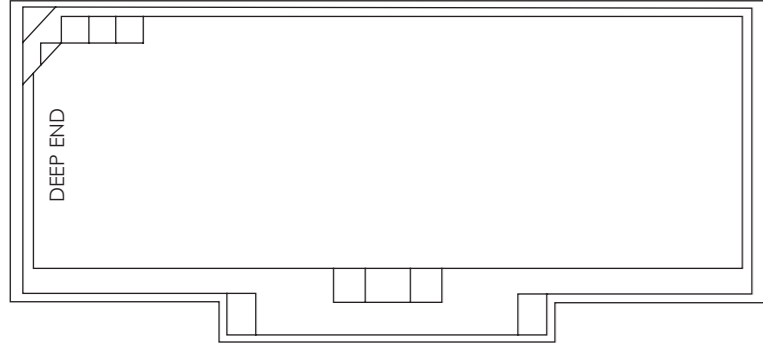

AIRBOX MAINFOLD

SPA JETS

Life can be a dream

Manufactured in Shepparton, Victoria 3630

HEAD OFFICE / MANUFACTURING

66-68 Drummond Road, Shepparton VICTORIA 3630
P: 1300WeDoPools - 03 5821 1270
E: reception@conquestpools.com.au

conquestpools.com.au

MARADONA COLLECTION

LENGTH	WIDTH	DEEP END	SHALLOW END
8m	4.1m	1.765m	1.24m
9m	4.1m	1.84m	1.24m
10.5m	4.1m	1.97m	1.24m
12m	4.1m	2.10m	1.24m

EDEN COLLECTION

LENGTH	WIDTH	DEEP END	SHALLOW END
7m	3.7m	1.672m	1.22m
8m	3.7m	1.746m	1.22m
9m	3.7m	1.82m	1.22m
10m	3.7m	1.894m	1.22m
11m	3.7m	1.968m	1.22m
12.5m	3.7m	2.079m	1.22m
14m	3.7m	2.19m	1.22m

FLINDERS COLLECTION

LENGTH	WIDTH	DEEP END	SHALLOW END
7m	3.6m	1.69m	1.24m
8m	3.6m	1.765m	1.24m

SHOALHAVEN COLLECTION

LENGTH	WIDTH	DEEP END	SHALLOW END
8m	2.45m	1.780m	1.250m

PAROO COLLECTION

LENGTH	WIDTH	DEEP END	SHALLOW END
6m	3.2m	1.615m	1.25m

OXLEY COLLECTION

LENGTH	WIDTH	DEEP END	SHALLOW END
8m	3.22m	1.66m	1.1m

RETREAT COLLECTION

LENGTH	WIDTH	DEEP END	SHALLOW END
6m	3.7m	1.60m	1.22m
5m	3.7m	1.52m	1.22m

FRANKLIN COLLECTION

LENGTH	WIDTH	DEEP END	SHALLOW END
8m	3.9m	1.82m	1.3m
9m	3.9m	1.90m	1.24m
10m	3.9m	1.97m	1.24m