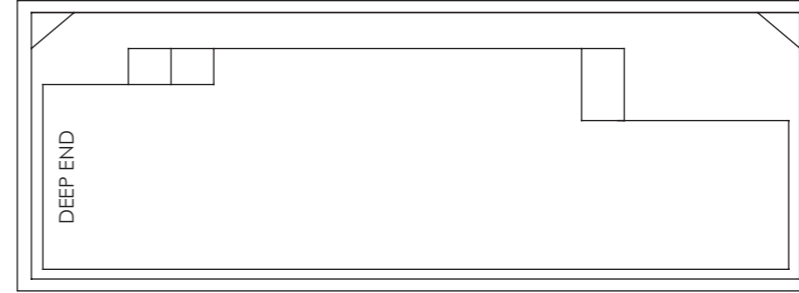

AIRBOX MAINFOLD

SPA JETS

Life can be a dream

Manufactured in Shepparton, Victoria 3630

HEAD OFFICE / MANUFACTURING

66-68 Drummond Road, Shepparton VICTORIA 3630
P: 1300WeDoPools - 03 5821 1270
E: reception@conquestpools.com.au

conquestpools.com.au

MARADONA COLLECTION

LENGTH	WIDTH	DEEP END	SHALLOW END
8m	4.1m	1.765m	1.24m
9m	4.1m	1.84m	1.24m
10.5m	4.1m	1.97m	1.24m
12m	4.1m	2.10m	1.24m

EDEN COLLECTION

LENGTH	WIDTH	DEEP END	SHALLOW END
7m	3.7m	1.672m	1.22m
8m	3.7m	1.746m	1.22m
9m	3.7m	1.82m	1.22m
10m	3.7m	1.894m	1.22m
11m	3.7m	1.968m	1.22m
12.5m	3.7m	2.079m	1.22m
14m	3.7m	2.19m	1.22m

FLINDERS COLLECTION

LENGTH	WIDTH	DEEP END	SHALLOW END
7m	3.6m	1.69m	1.24m
8m	3.6m	1.765m	1.24m

SHOALHAVEN COLLECTION

LENGTH	WIDTH	DEEP END	SHALLOW END
8m	2.45m	1.780m	1.250m

PAROO COLLECTION

LENGTH	WIDTH	DEEP END	SHALLOW END
6m	3.2m	1.615m	1.25m

OXLEY COLLECTION

LENGTH	WIDTH	DEEP END	SHALLOW END
8m	3.22m	1.66m	1.1m

RETREAT COLLECTION

LENGTH	WIDTH	DEEP END	SHALLOW END
6m	3.7m	1.60m	1.22m
5m	3.7m	1.52m	1.22m

FRANKLIN COLLECTION

LENGTH	WIDTH	DEEP END	SHALLOW END
8m	3.9m	1.82m	1.3m
9m	3.9m	1.90m	1.24m
10m	3.9m	1.97m	1.24m